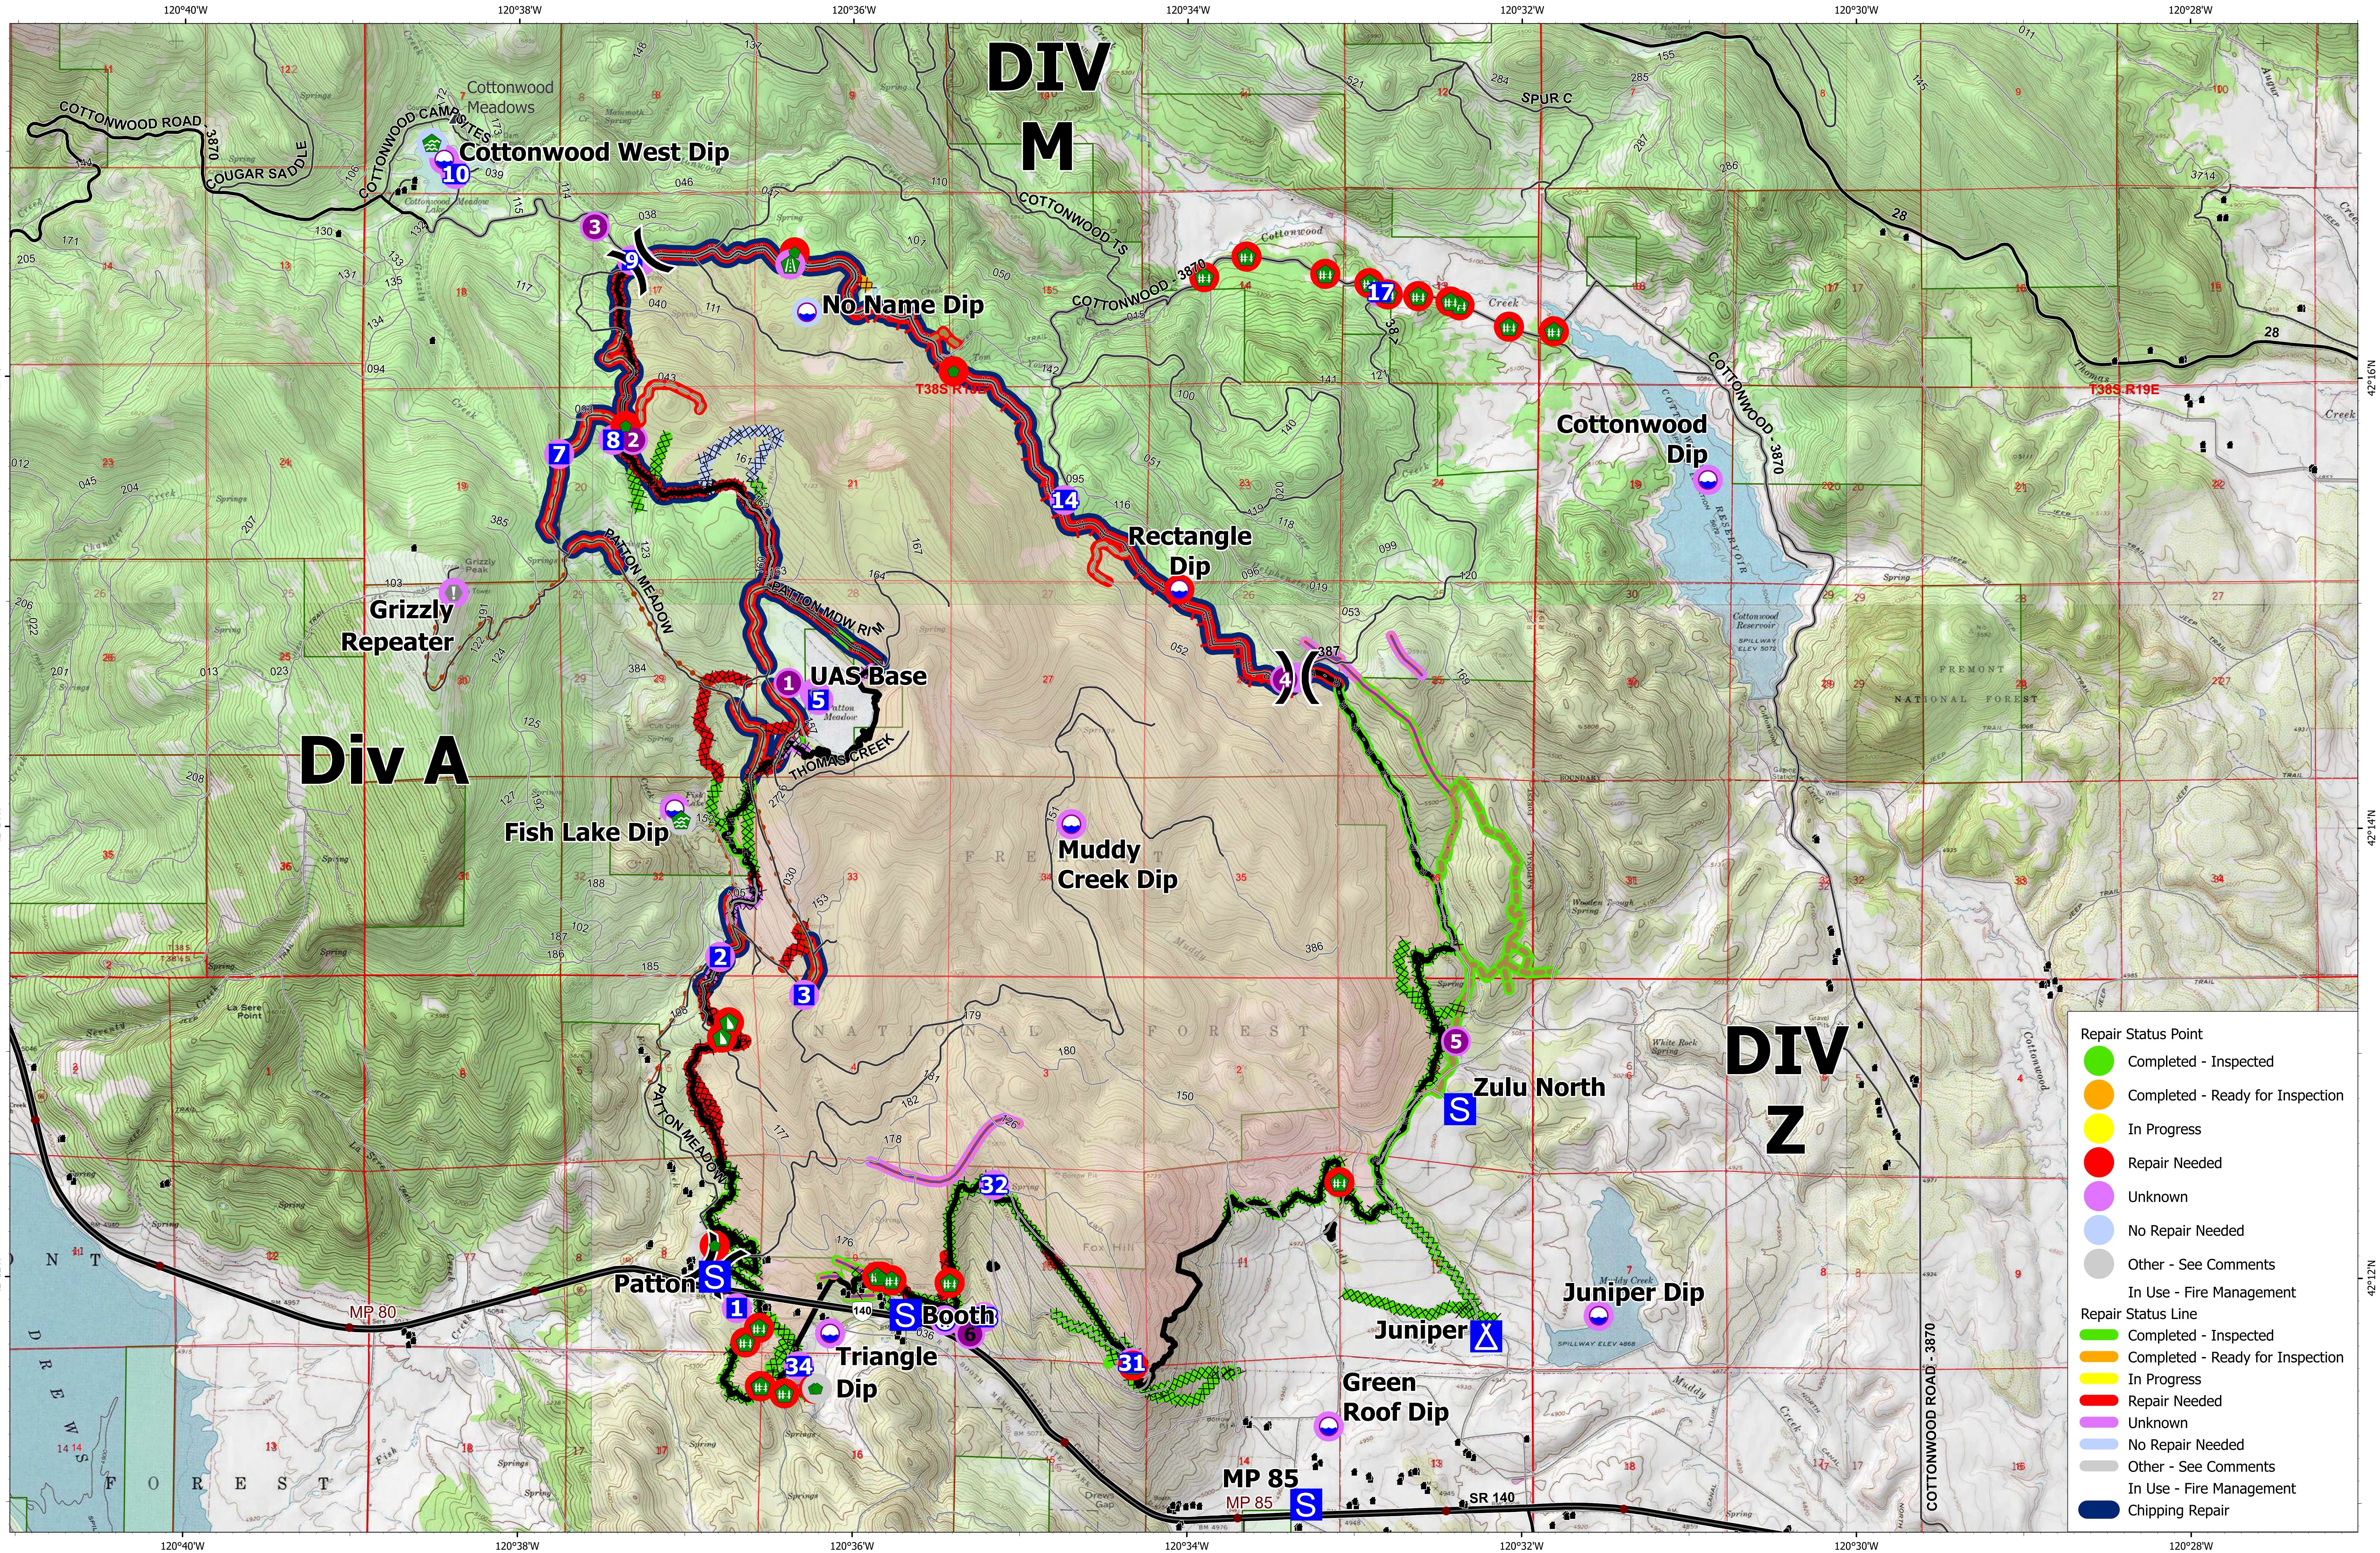

# Repair Map

# Patton Meadow ORFWF210419

August 27, 2021

**Repair Status Point**

- Completed - Inspected
- Completed - Ready for Inspection
- In Progress
- Repair Needed
- Unknown
- No Repair Needed
- Other - See Comments
- In Use - Fire Management

ODF Team 3 GIS  
08/26/2021 2051  
Acres from IR

Fox Cpx: 9,754 acres at 08/23/21 @ 16:44 hrs  
Patton Meadow: 8,930 acres  
Willow Valley: 824 acres

- Fire Area
- Completed Dozer Line
- Completed Hand Line
- Completed Road as Line
- Access or Improved Road
- Road Repair
- Retardant Drop
- Fire Edge
- Contained Line
- Dip Site
- Helispot
- Division Break
- Drop Point
- Camp
- Staging Area
- Value at Risk
- Other
- Water Development or Draft Site
- Road Repair
- Repair Point
- Fence - Cut/Damaged
- Dozer Push
- Water Source
- Structures

Oregon Parks and Recreation Department

- US Forest Service
- State Boundary
- Buried Transmission Line