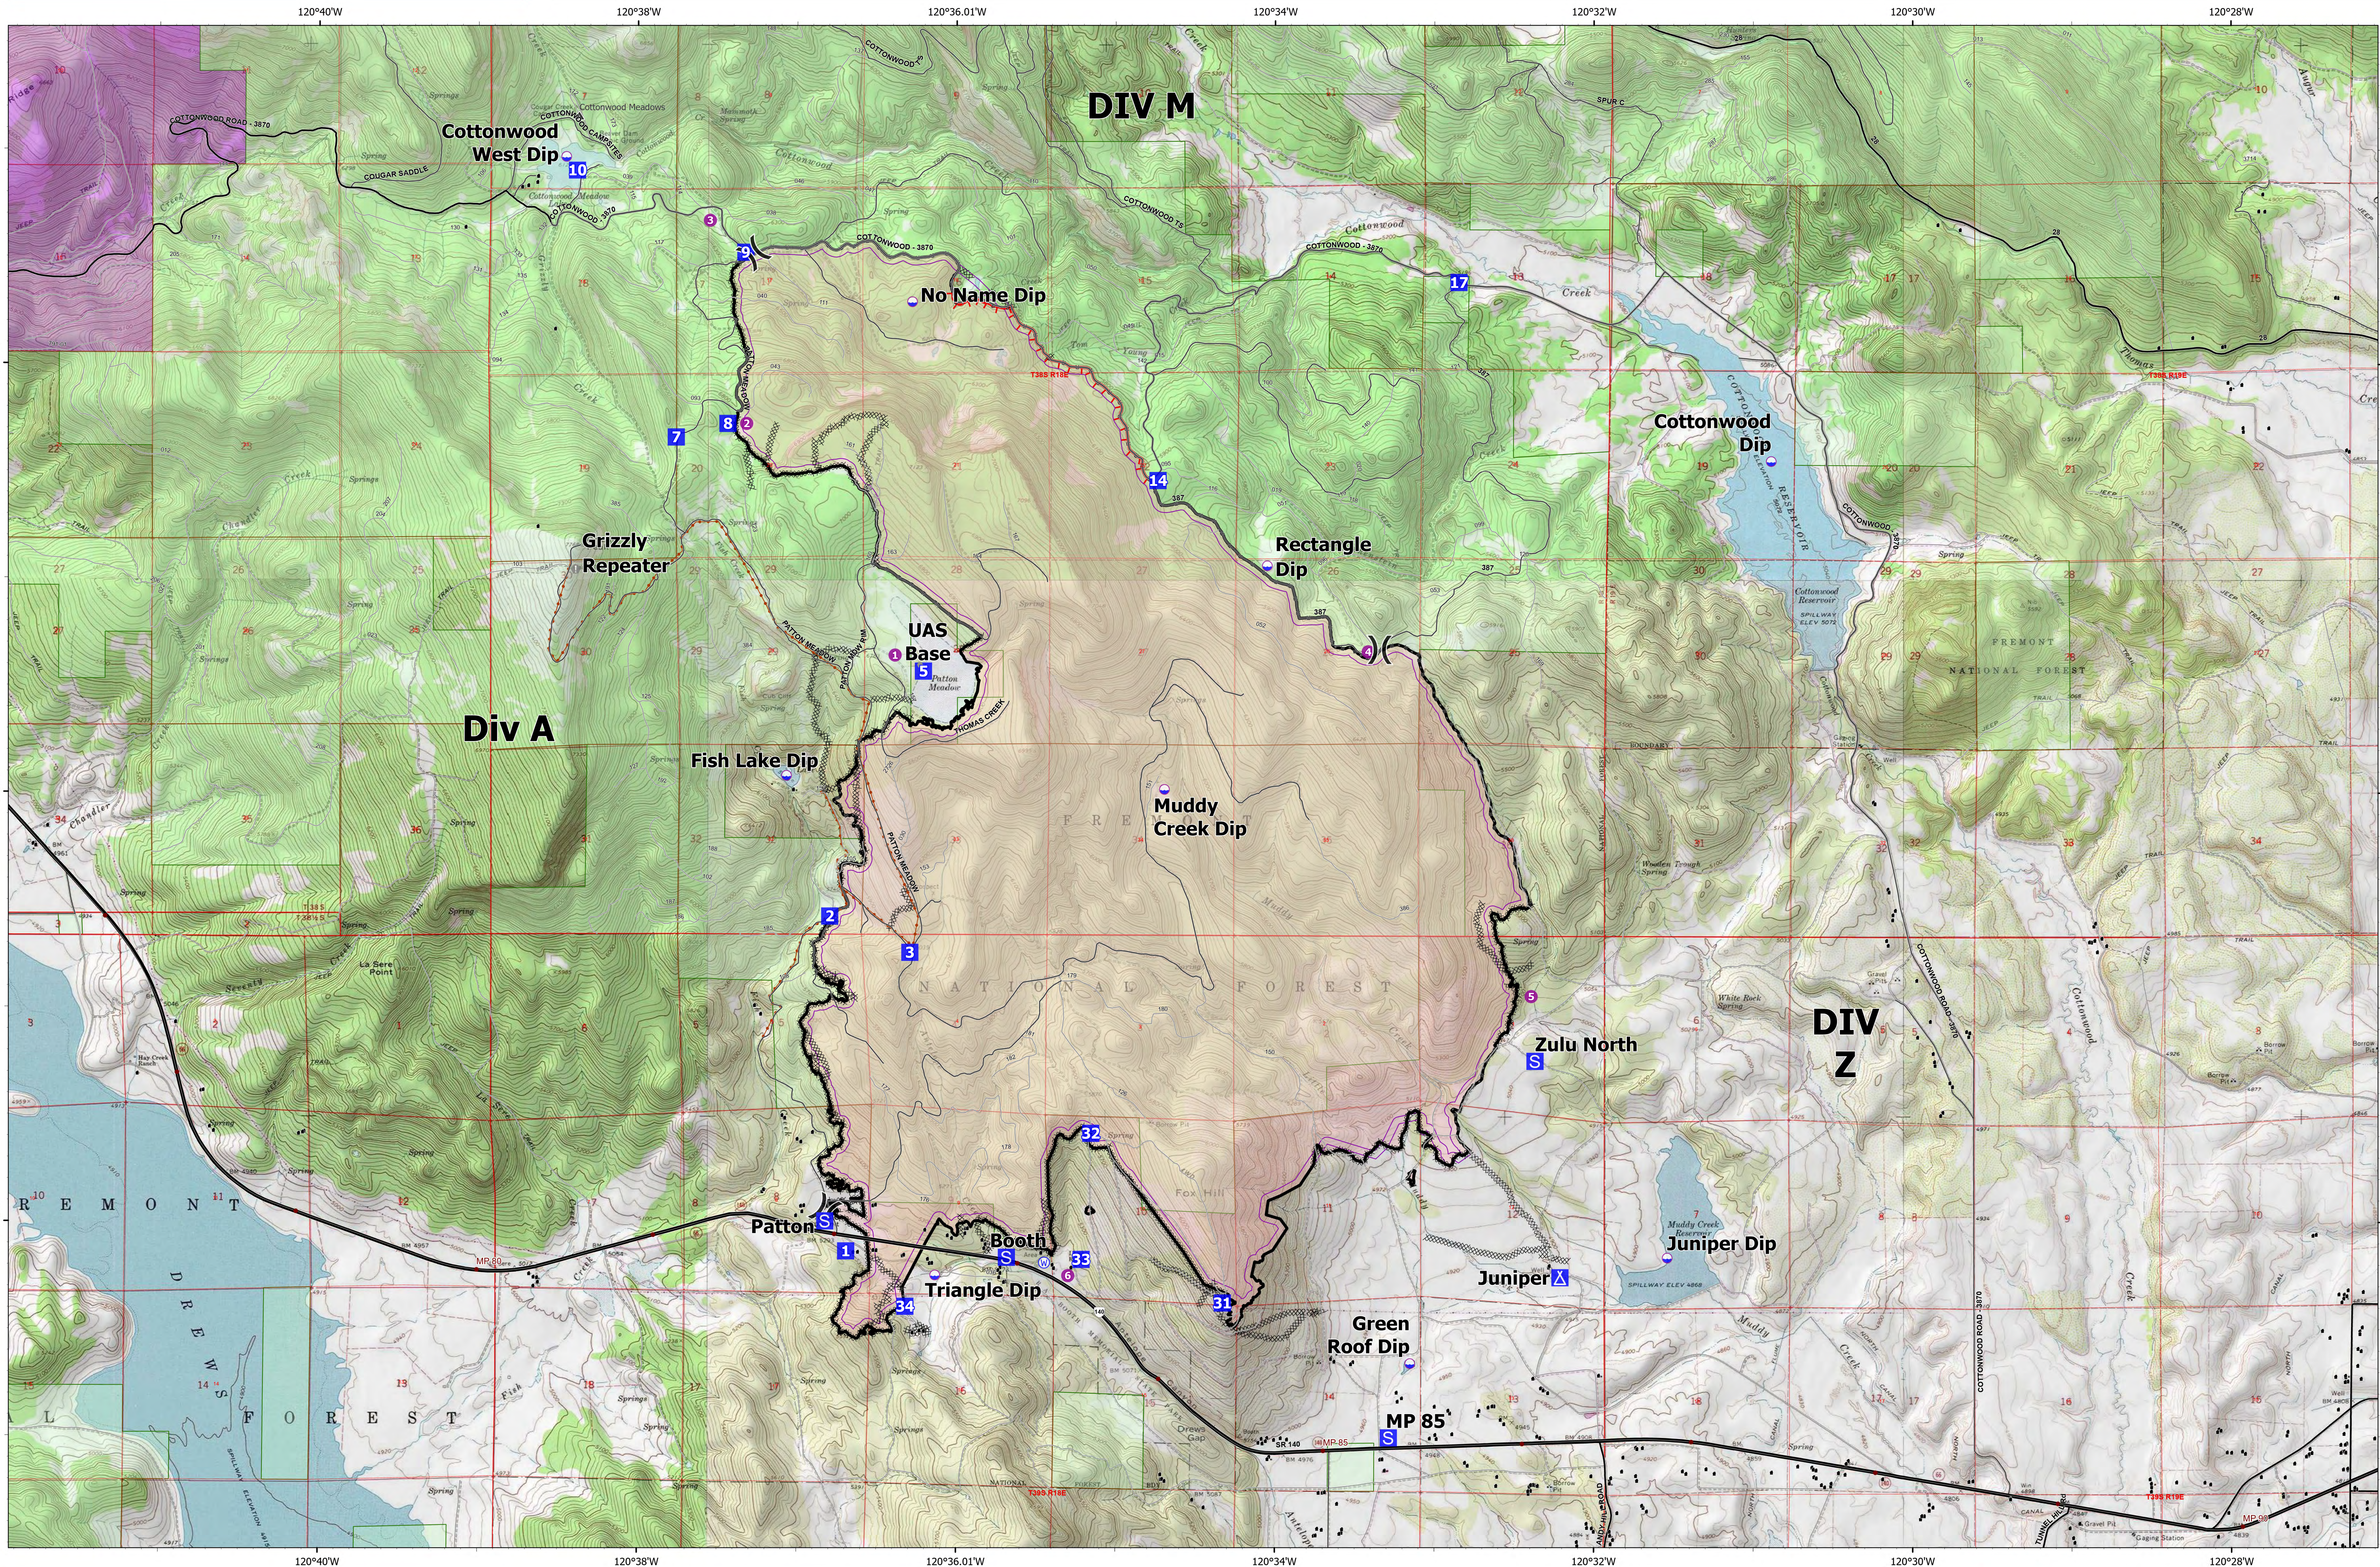

FINAL
ORFWF210419
Patton Meadow
OPS Map

ODF Team 3 GIS
08/27/2021 15:21
Acres from IR

Fox Cpx: 9,754 acres at 08/23/21 @ 16:44 hrs
Patton Meadow: 8,930 acres
Willow Valley: 824 acres

- | | | | | |
|------------------------|----------------|---------------|--|-------------------|
| Fire Area | Contained Line | Camp | Structures | Green Diamond |
| Completed Dozer Line | Dip Site | Staging Area | Oregon Parks and Recreation Department | 200ft Mop Up Area |
| Completed Hand Line | Helispot | Value at Risk | US Forest Service | |
| Completed Road as Line | Drop Point | Other | State Boundary | |
| Fire Edge | Division Break | Water Source | Buried Transmission Line | |

Scan to download maps

Use the camera on a mobile device