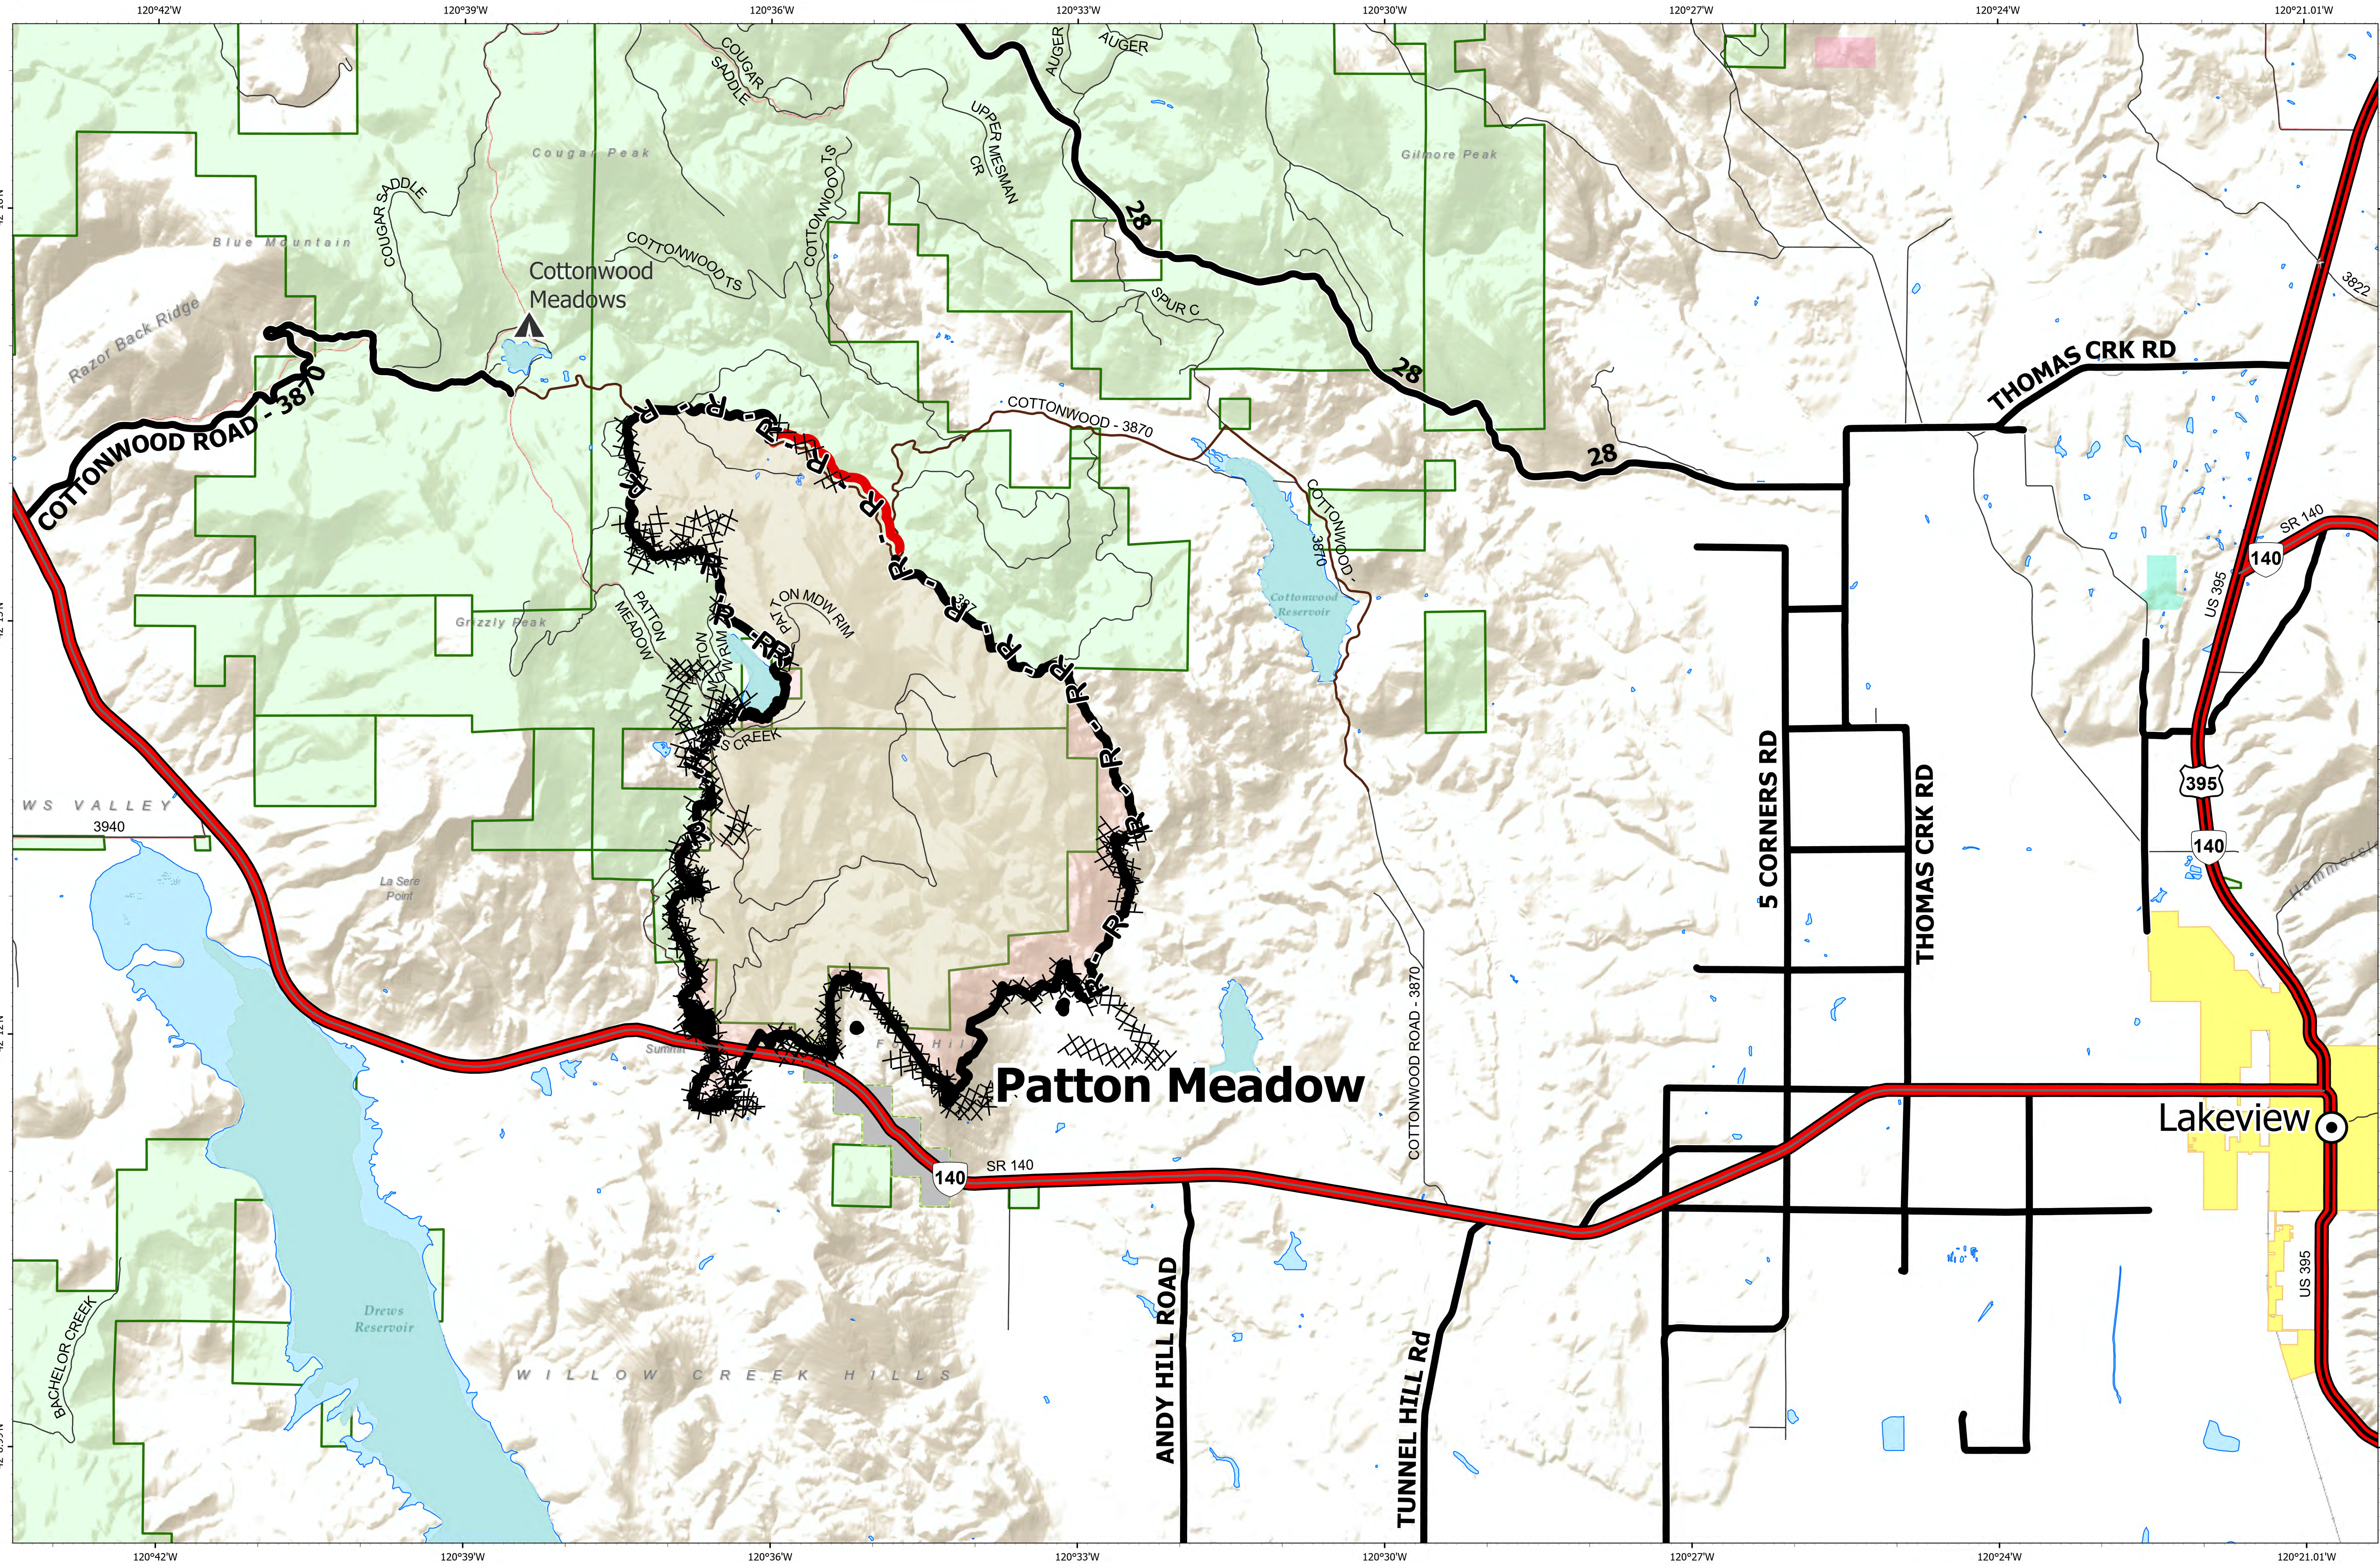

FINAL

Fox Complex

Information Map

08/27/2021 1914
Acres from IR
North American 1983 Datum, Lat/Long Grid

Fox Cpx: 9,754 acres at 08/23/21 @ 16:44 hrs
Patton Meadow: 8,930 acres
Willow Valley: 824 acres

- Fire Area
- Completed Dozer Line
- Completed Hand Line
- Completed Road as Line
- Fire Edge
- Contained Line
- Interstate; Highway
- Paved
- All weather
- Mainline Rd
- State Boundary
- Oregon Department of State Lands

- Oregon Parks and Recreation Department
- US Bureau of Land Management
- US Forest Service
- Other Federal Lands