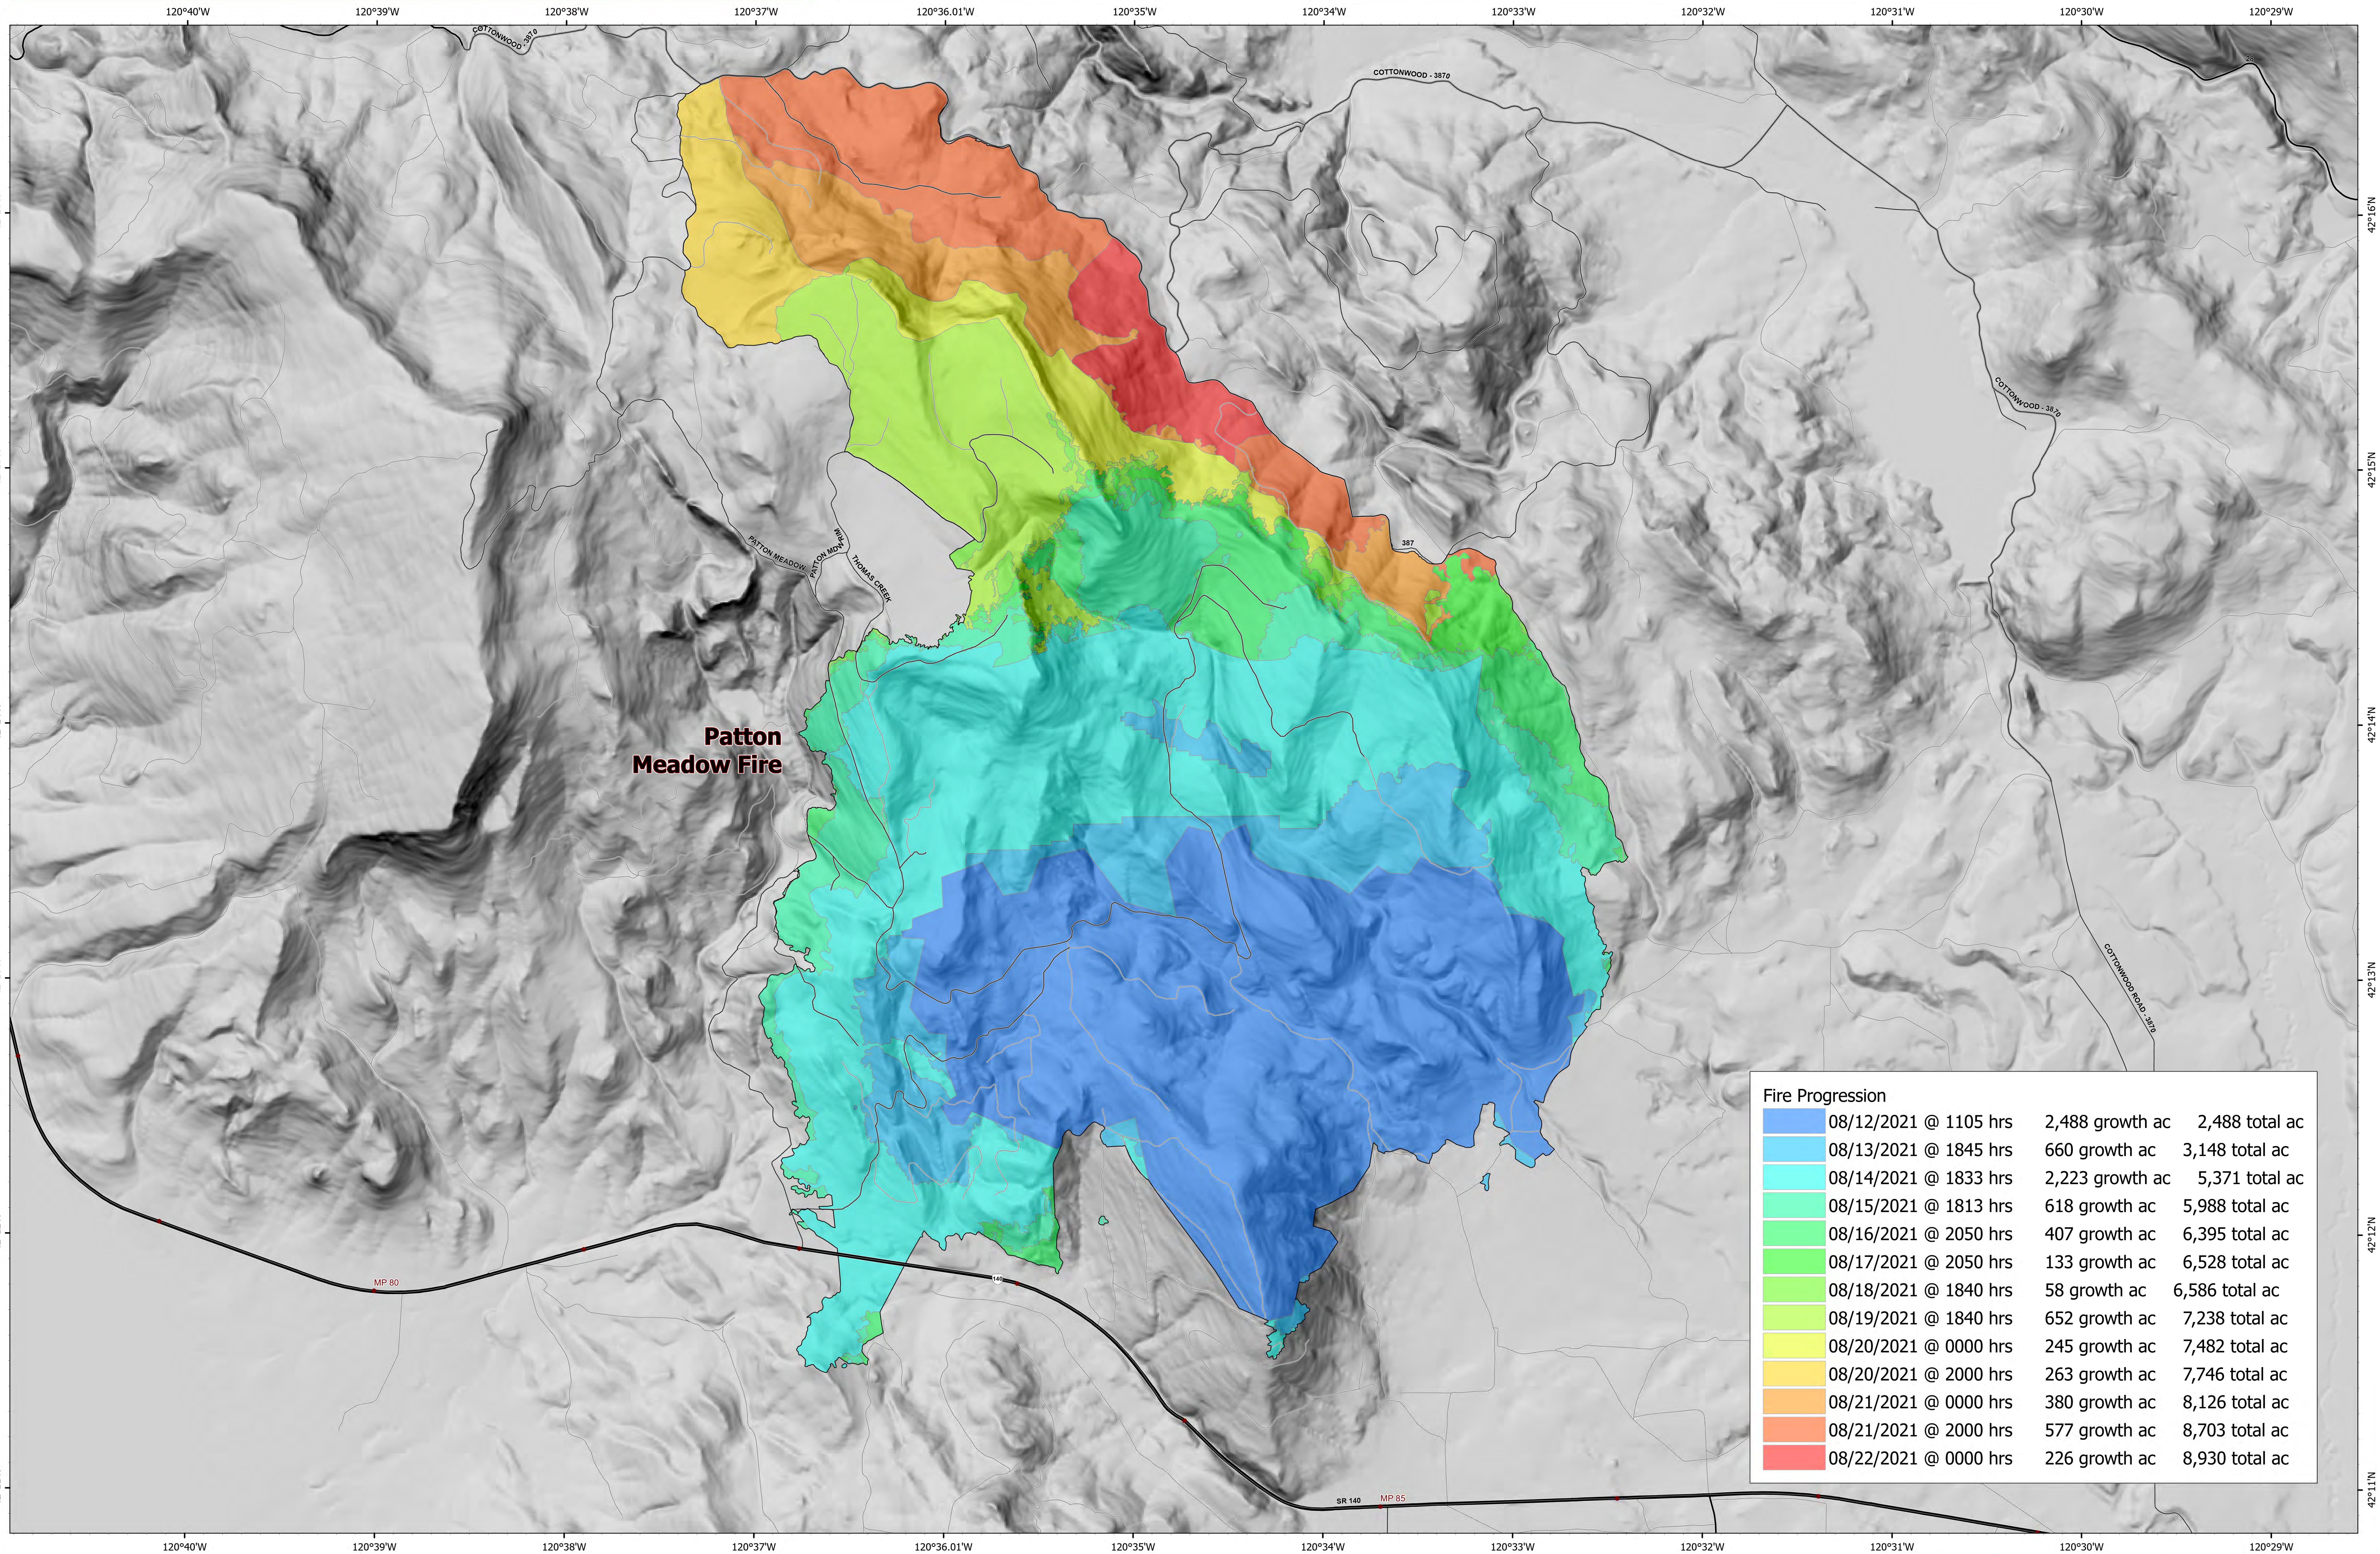

Progression Map

Patton Meadow ORFWF210419

FINAL

FINAL

ORFWF210419

Patton Meadow

Progression

| Fire Progression | | |
|-----------------------|-----------------|----------------|
| 08/12/2021 @ 1105 hrs | 2,488 growth ac | 2,488 total ac |
| 08/13/2021 @ 1845 hrs | 660 growth ac | 3,148 total ac |
| 08/14/2021 @ 1833 hrs | 2,223 growth ac | 5,371 total ac |
| 08/15/2021 @ 1813 hrs | 618 growth ac | 5,988 total ac |
| 08/16/2021 @ 2050 hrs | 407 growth ac | 6,395 total ac |
| 08/17/2021 @ 2050 hrs | 133 growth ac | 6,528 total ac |
| 08/18/2021 @ 1840 hrs | 58 growth ac | 6,586 total ac |
| 08/19/2021 @ 1840 hrs | 652 growth ac | 7,238 total ac |
| 08/20/2021 @ 0000 hrs | 245 growth ac | 7,482 total ac |
| 08/20/2021 @ 2000 hrs | 263 growth ac | 7,746 total ac |
| 08/21/2021 @ 0000 hrs | 380 growth ac | 8,126 total ac |
| 08/21/2021 @ 2000 hrs | 577 growth ac | 8,703 total ac |
| 08/22/2021 @ 0000 hrs | 226 growth ac | 8,930 total ac |

ODF Team 3 GIS
08/26/2021 1605
Acres from IR

Fox Cpx: 9,754 acres at 08/23/21 @ 16:44 hrs
Patton Meadow: 8,930 acres
Willow Valley: 824 acres

Scan to download maps

Use the camera on a mobile device