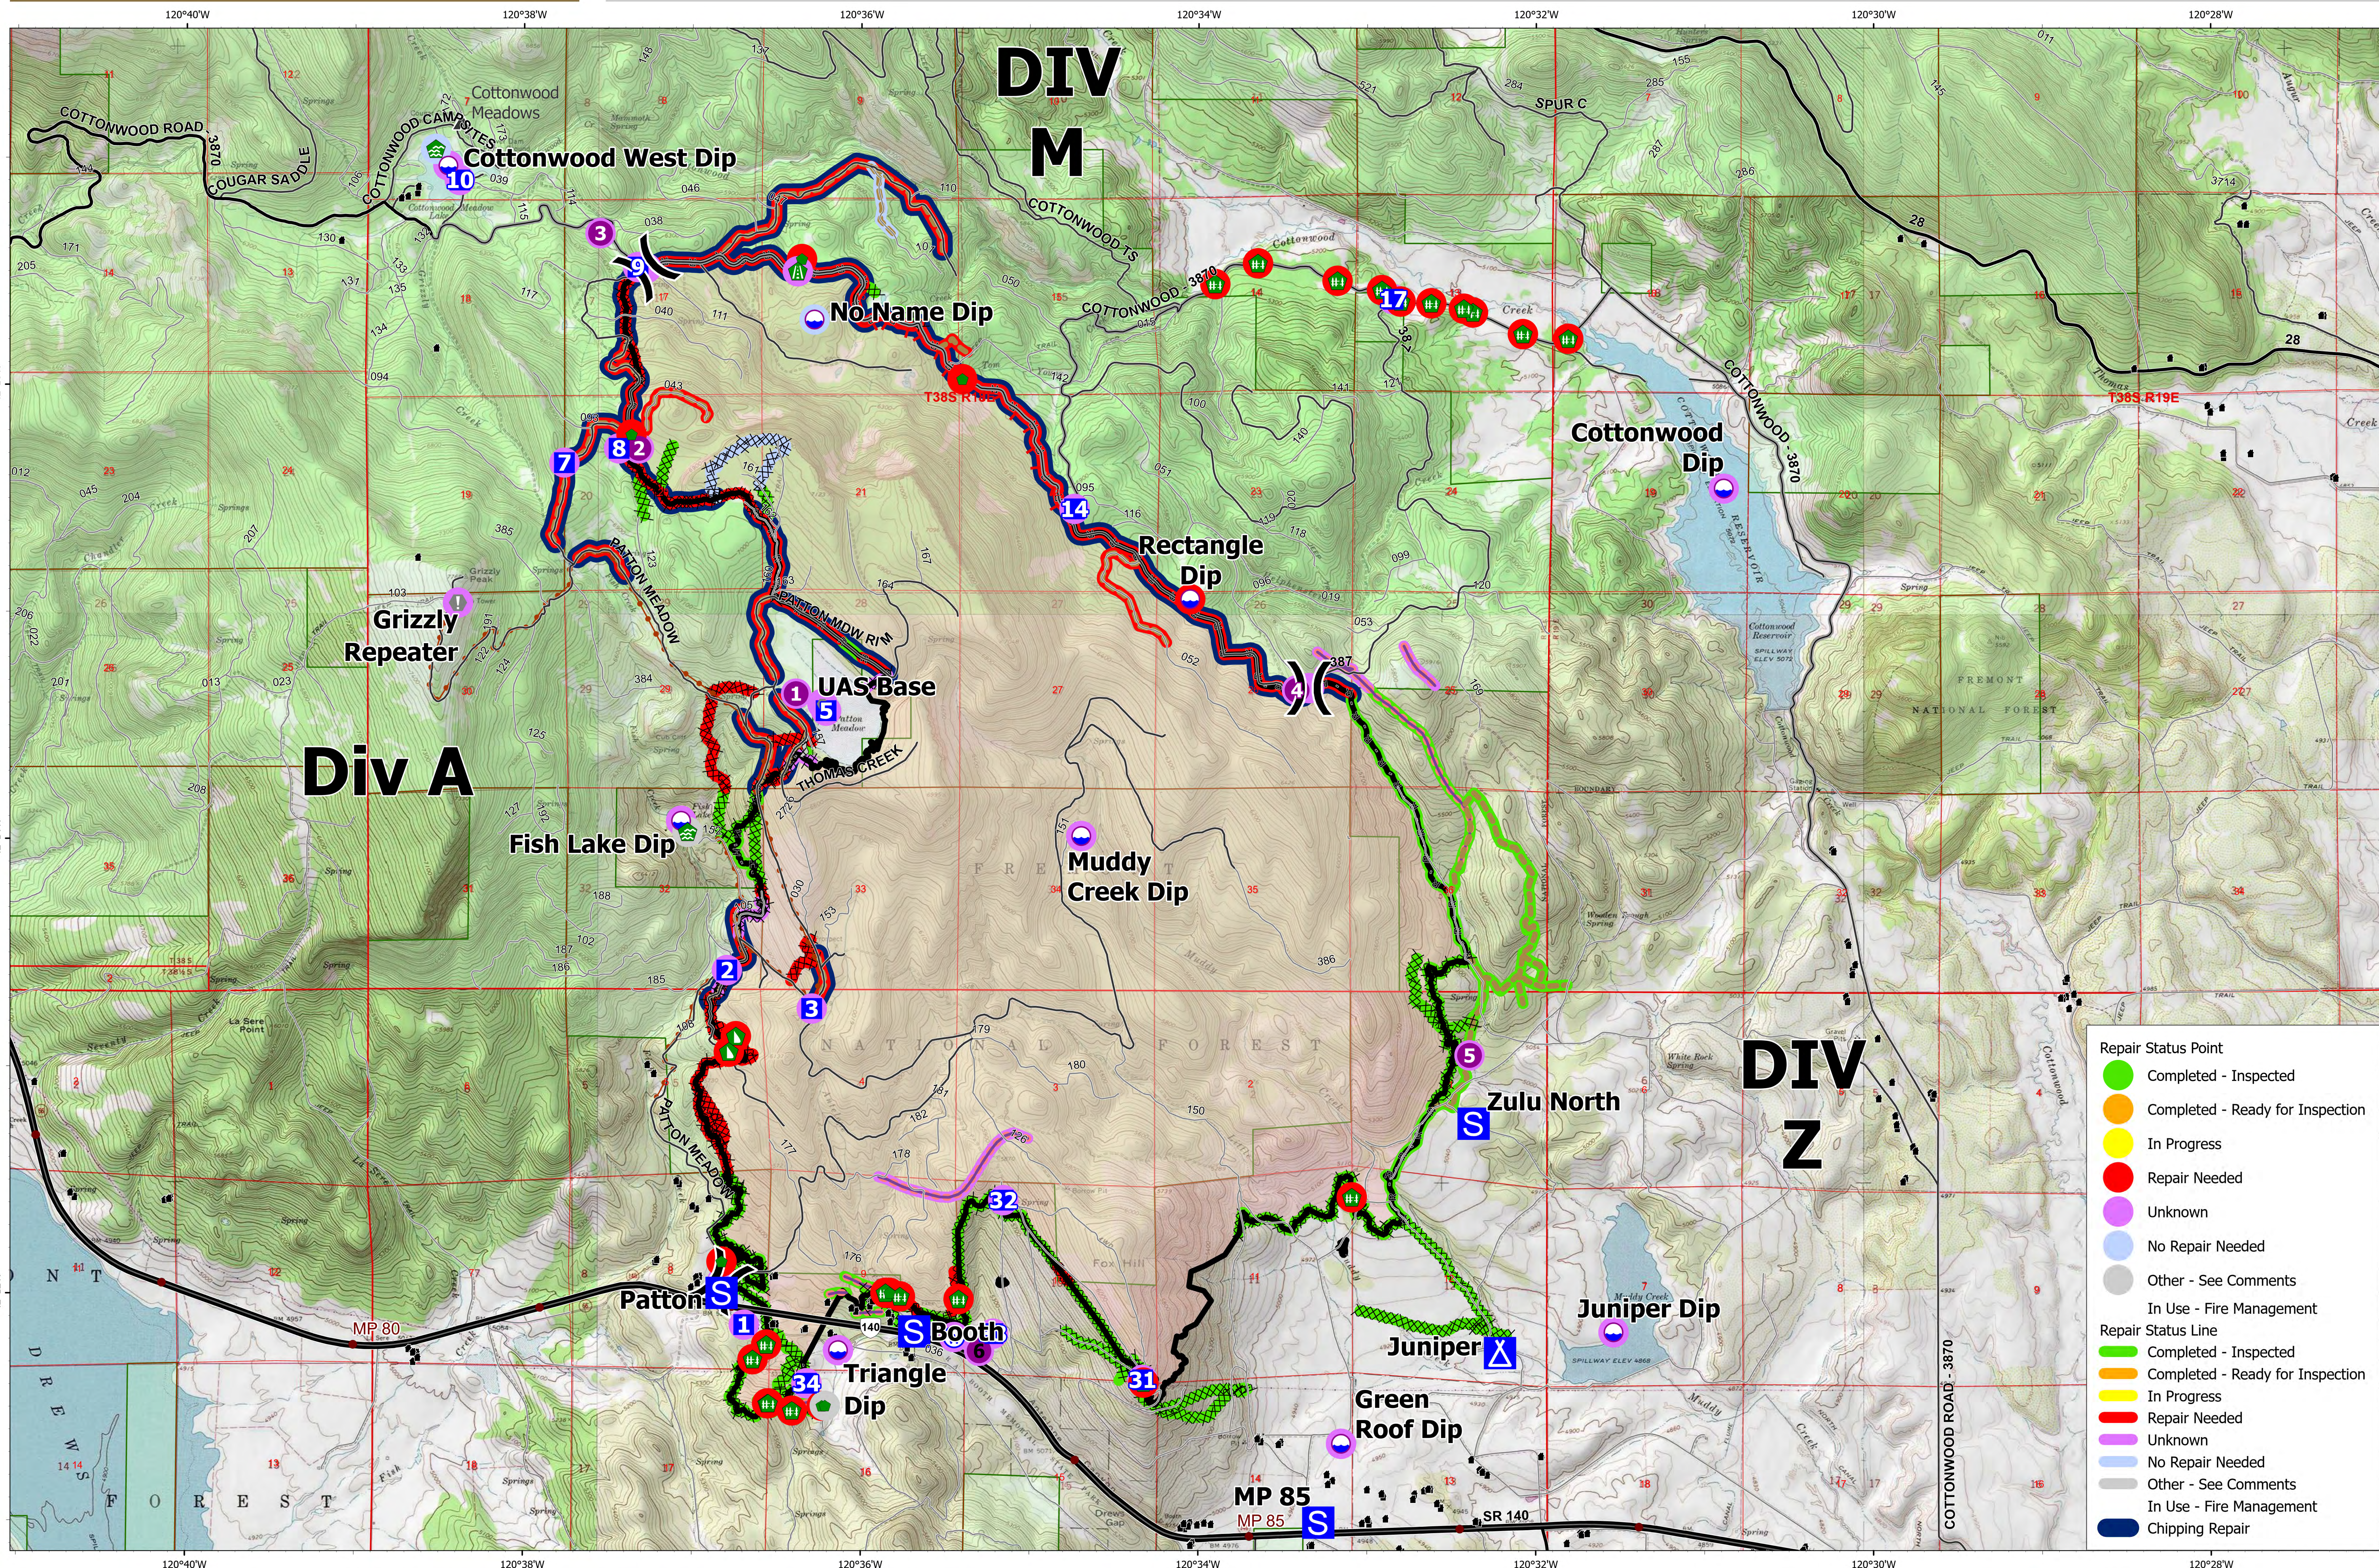

# Repair Map

# Patton Meadow ORFWF210419

FINAL  
8/28/2021

**Repair Status Point**

- Completed - Inspected
- Completed - Ready for Inspection
- In Progress
- Repair Needed
- Unknown
- No Repair Needed
- Other - See Comments
- In Use - Fire Management

**Repair Status Line**

- Completed - Inspected
- Completed - Ready for Inspection
- In Progress
- Repair Needed
- Unknown
- No Repair Needed
- Other - See Comments
- In Use - Fire Management
- Chipping Repair

ODF Team 3 GIS  
08/27/2021 16:07  
Acres from IR

Fox Cpx: 9,754 acres at 08/23/21 @ 16:44 hrs  
Patton Meadow: 8,930 acres  
Willow Valley: 824 acres

Fire Area	Retardant Drop	Drop Point	Road Repair	Oregon Parks and Recreation Department
Completed Dozer Line	Fire Edge	Camp	Repair Point	US Forest Service
Completed Hand Line	Contained Line	Staging Area	Fence - Cut/Damaged	State Boundary
Completed Road as Line	Dip Site	Value at Risk	Dozer Push	Buried Transmission Line
Access or Improved Road	Helispot	Other	Repair Needed	
Road Repair	Division Break	Water Development or Draft Site	Unknown	
			No Repair Needed	
			Other - See Comments	
			In Use - Fire Management	
			Chipping Repair	