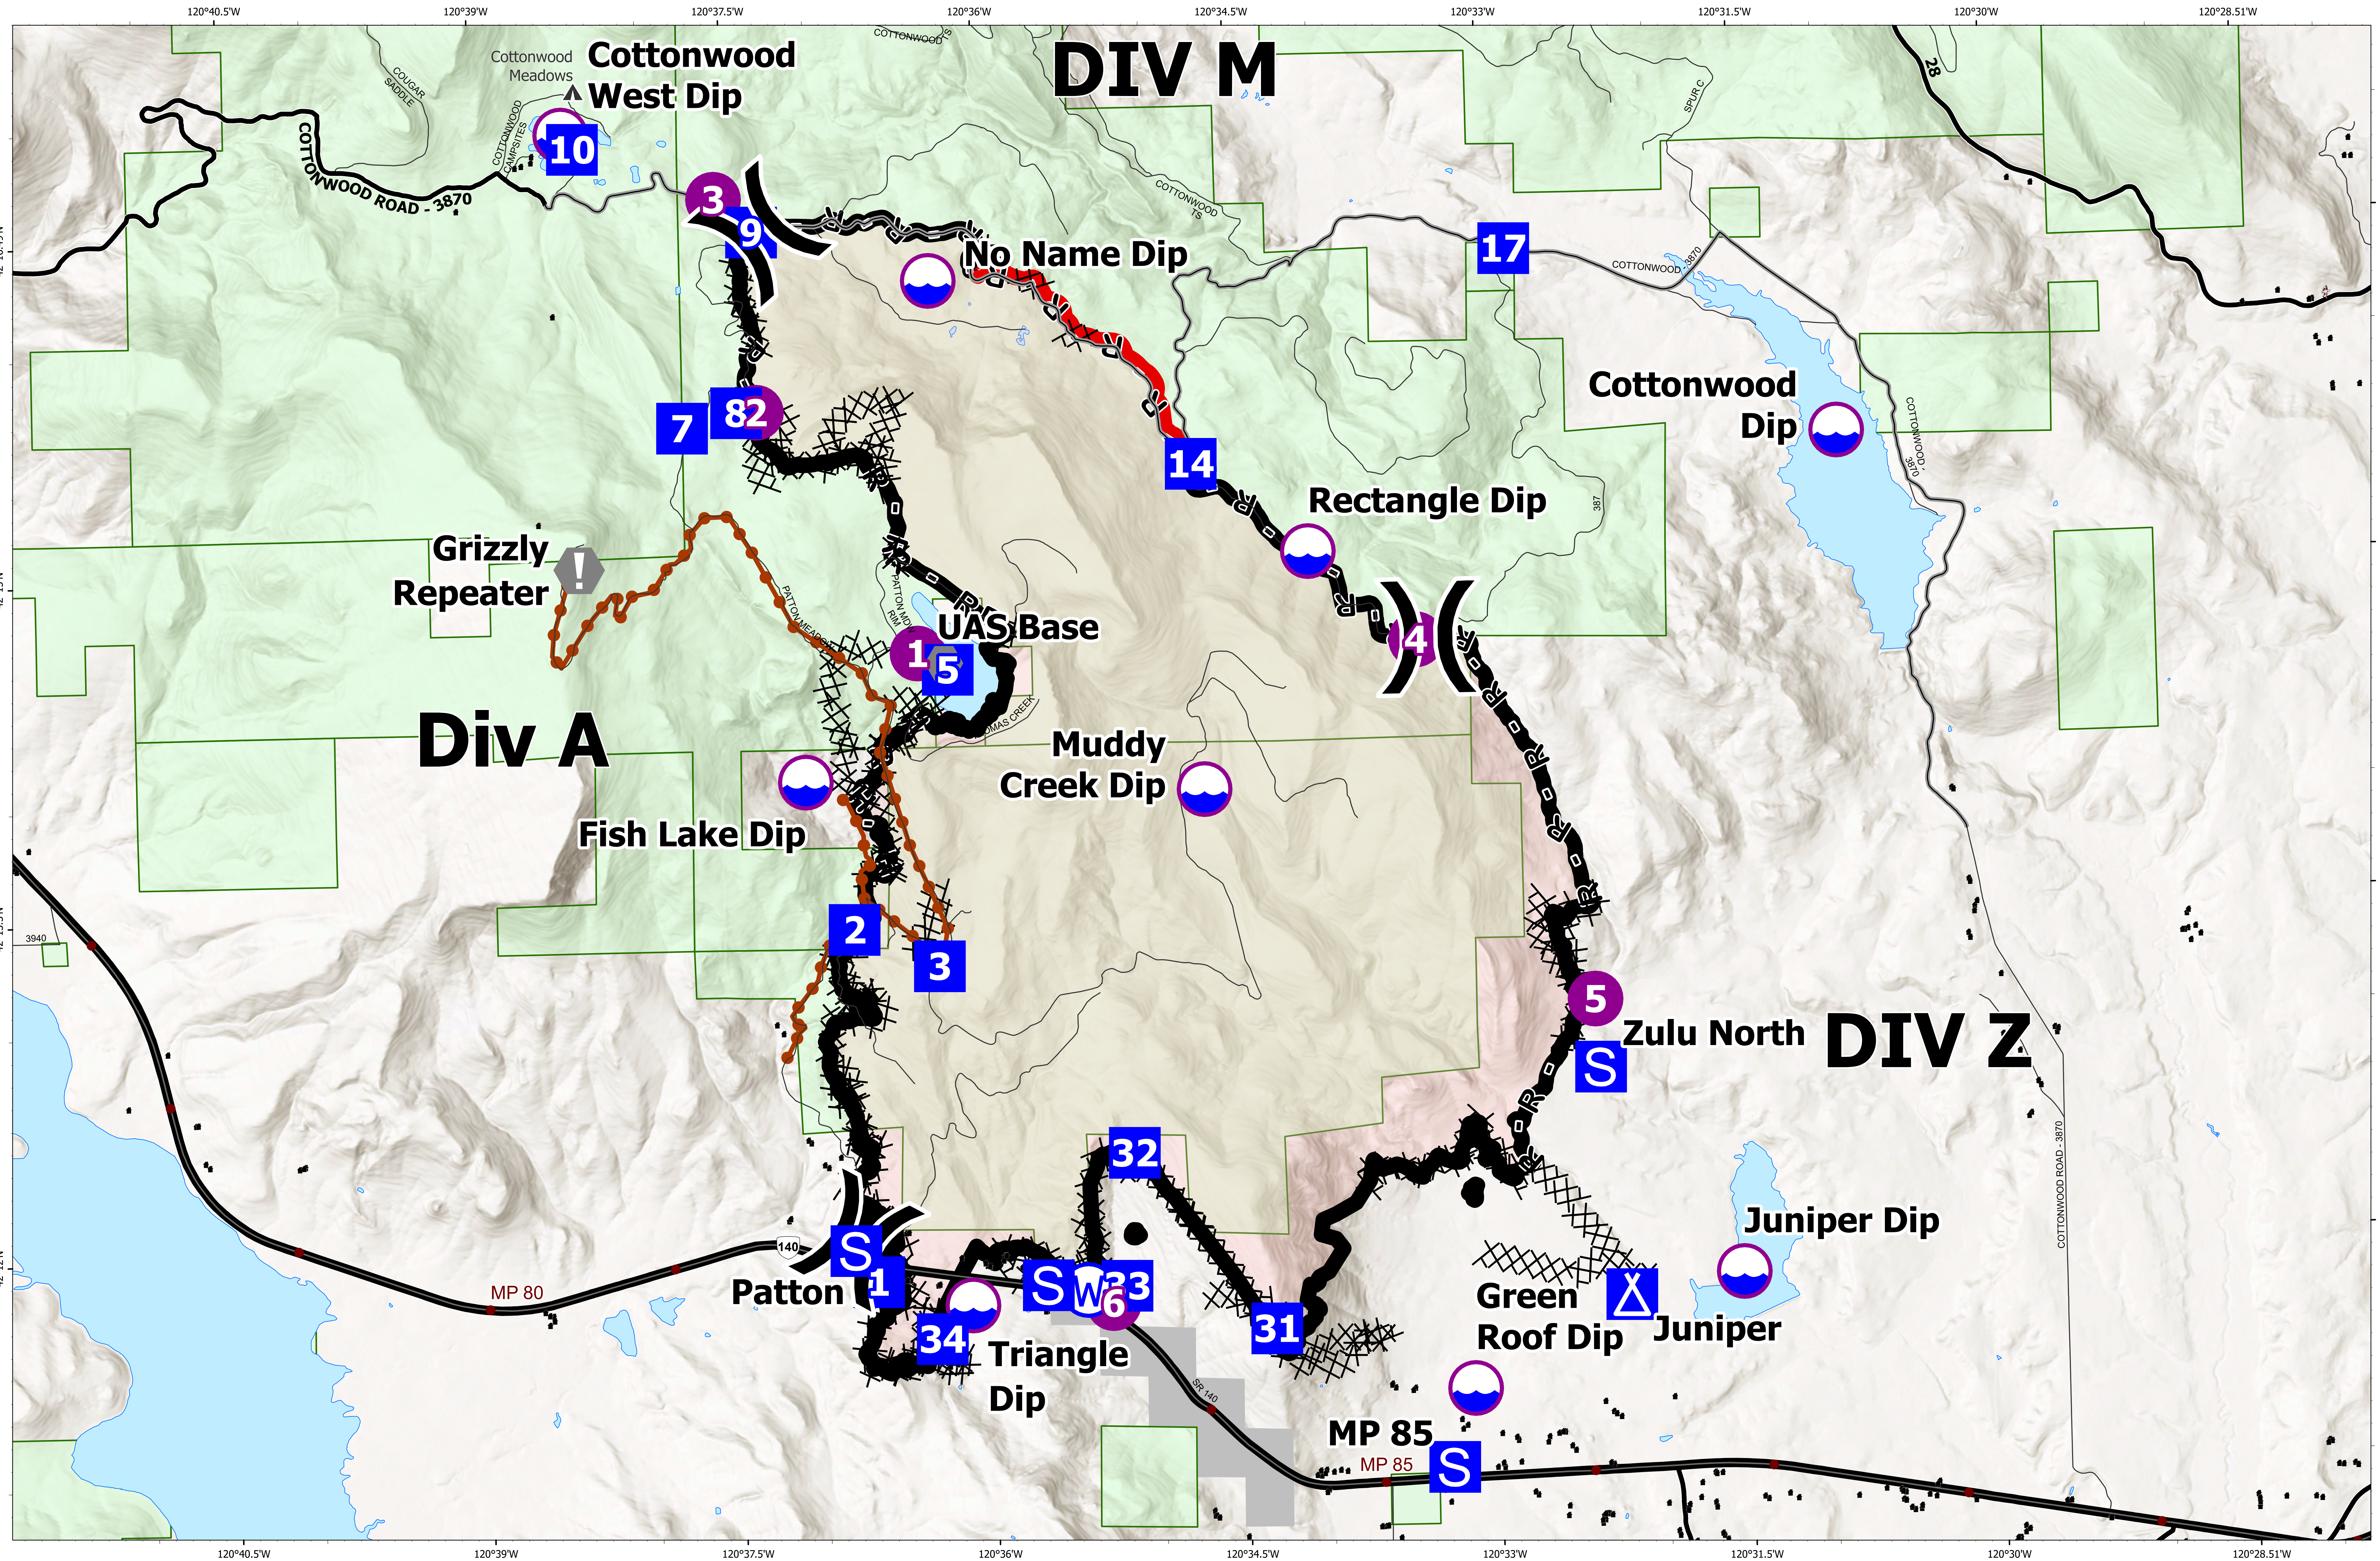

Briefing Map

Patton Meadow

ORFWF210419

FINAL

FINAL

ORFWF210419

Patton Meadow

Briefing Map

ODF Team 3 GIS
08/27/2021 1903
Acres from IR
North American 1983 Datum, Lat/Long Grid

Fox Cpx: 9,754 acres at 08/23/21 @ 16:44 hrs
Patton Meadow: 8,930 acres
Willow Valley: 824 acres

- | | | | | |
|------------------------|----------------|---------------|--------------------------|--------------------------|
| Fire Area | Contained Line | Staging Area | Structures | State Boundary |
| Completed Dozer Line | Dip Site | Water Source | Federal or State highway | Buried Transmission Line |
| Completed Hand Line | Helispot | Value at Risk | Paved | |
| Completed Road as Line | Drop Point | Other | Mainline Rd | |
| Fire Edge | | Water Source | All weather | |