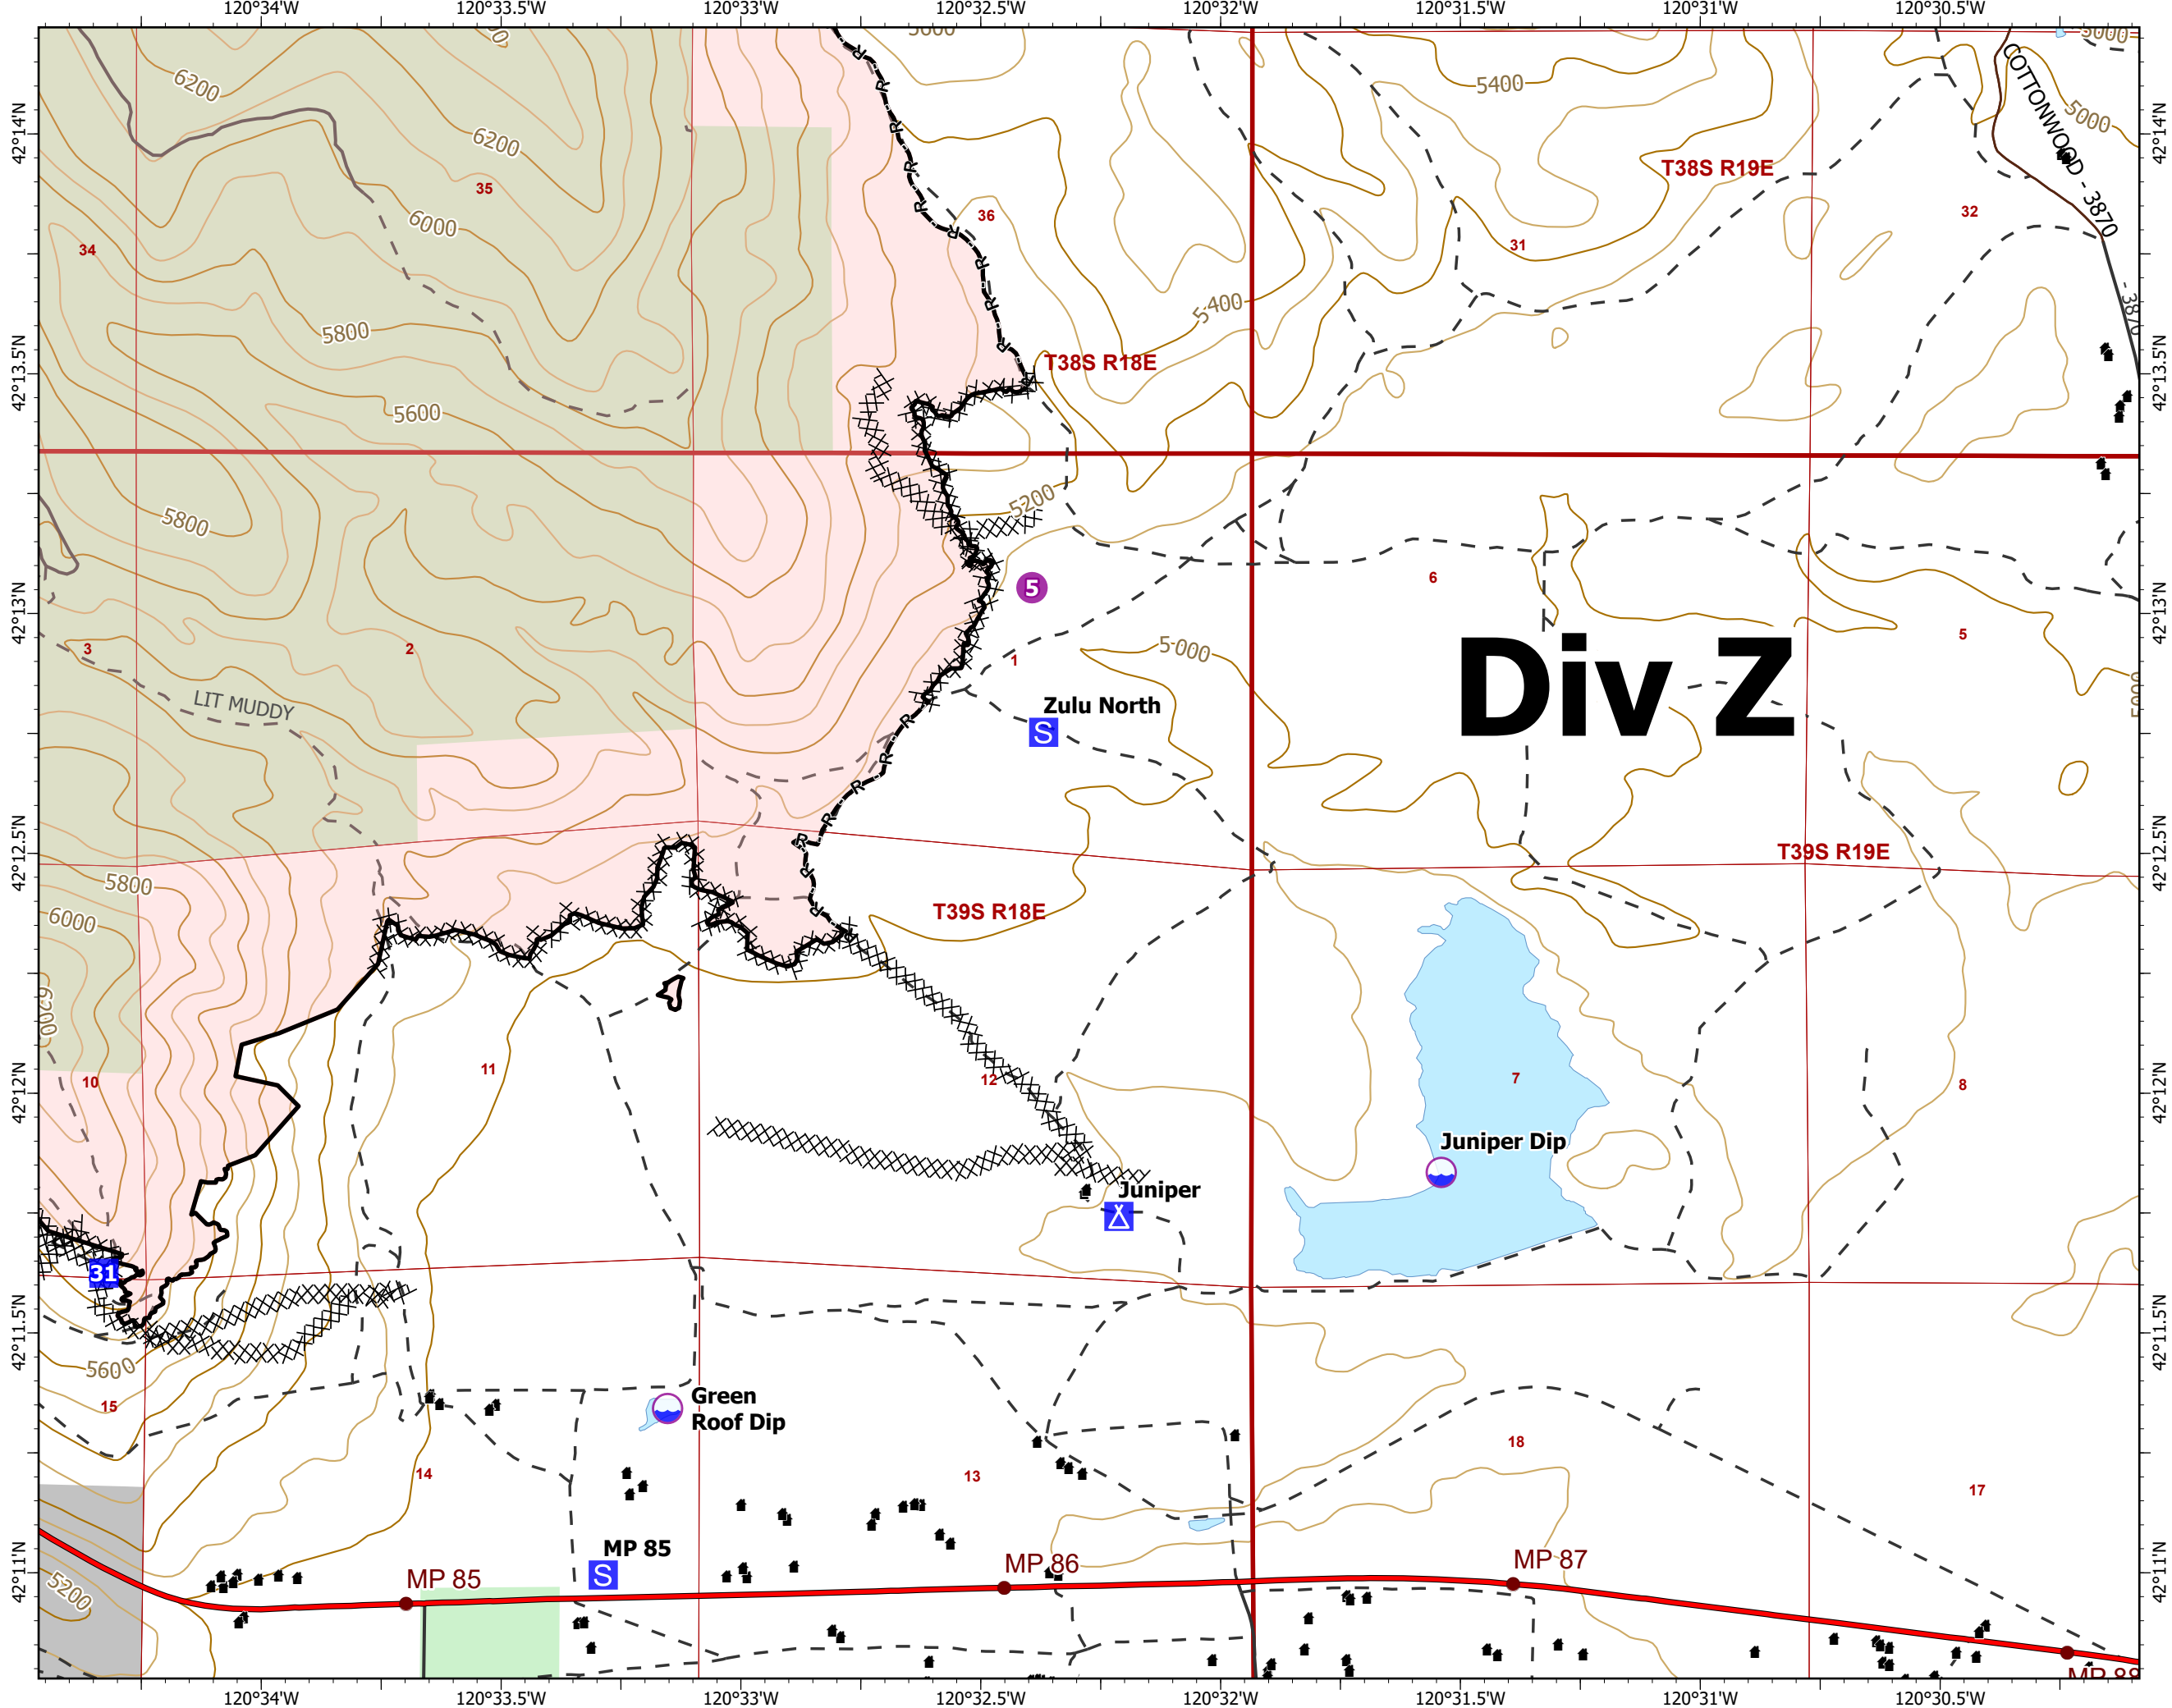

IAP Patton Meadow ORFWF210419 FINAL

Fox Cpx: 9,754 acres at 08/23/21 @ 16:44 hrs
Patton Meadow: 8,930 acres
Willow Valley: 824 acres

Page 3 of 4

- Dip Site
- Helispot
- Drop Point
- Camp
- Staging Area
- Completed Dozer Line
- Completed Road as Line
- Contained Line
- Structure
- Interstate; Highway
- Surfaced Road
- Dirt Road
- Mainline Rd
- Waterbody
- Oregon Parks and Recreation Department
- United States Forest Service
- Highway Mileposts

ODF IMT 3
08/27/2021 1520
Acres from IR
WGS 1984 Datum. LatLong Grid