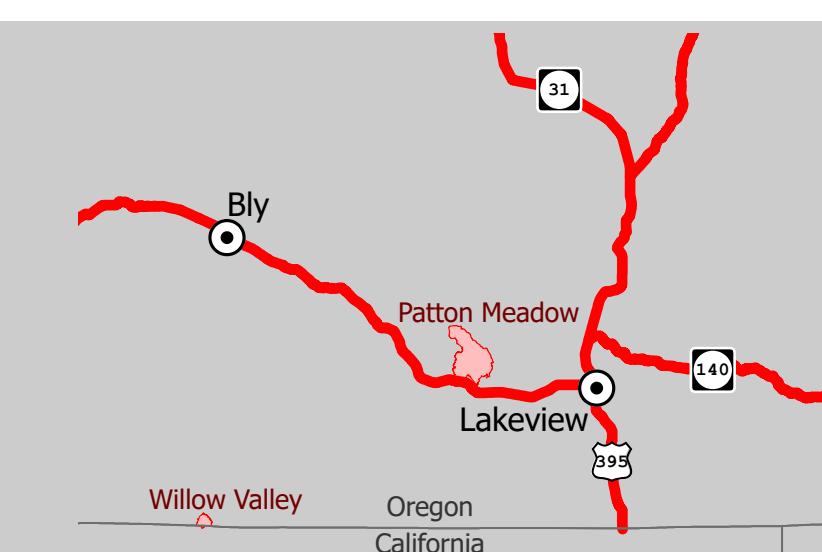

FINAL
ORFWF210419
Patton Meadow
OPS Map

ODF Team 3 GIS
08/27/2021 15:22
Acres from IR

Fox Cpx: 9,754 acres at 08/23/21 @ 16:44 hrs
Patton Meadow: 8,930 acres
Willow Valley: 824 acres

Fire Area	Contained Line	Camp	Structures	Green Diamond
Completed Dozer Line	Dip Site	Staging Area	Oregon Parks and Recreation Department	200ft Mop Up Area
Completed Hand Line	Helispot	Value at Risk	US Forest Service	
Completed Road as Line	Division Break	Other	State Boundary	
Fire Edge	Drop Point	Water Source	Buried Transmission Line