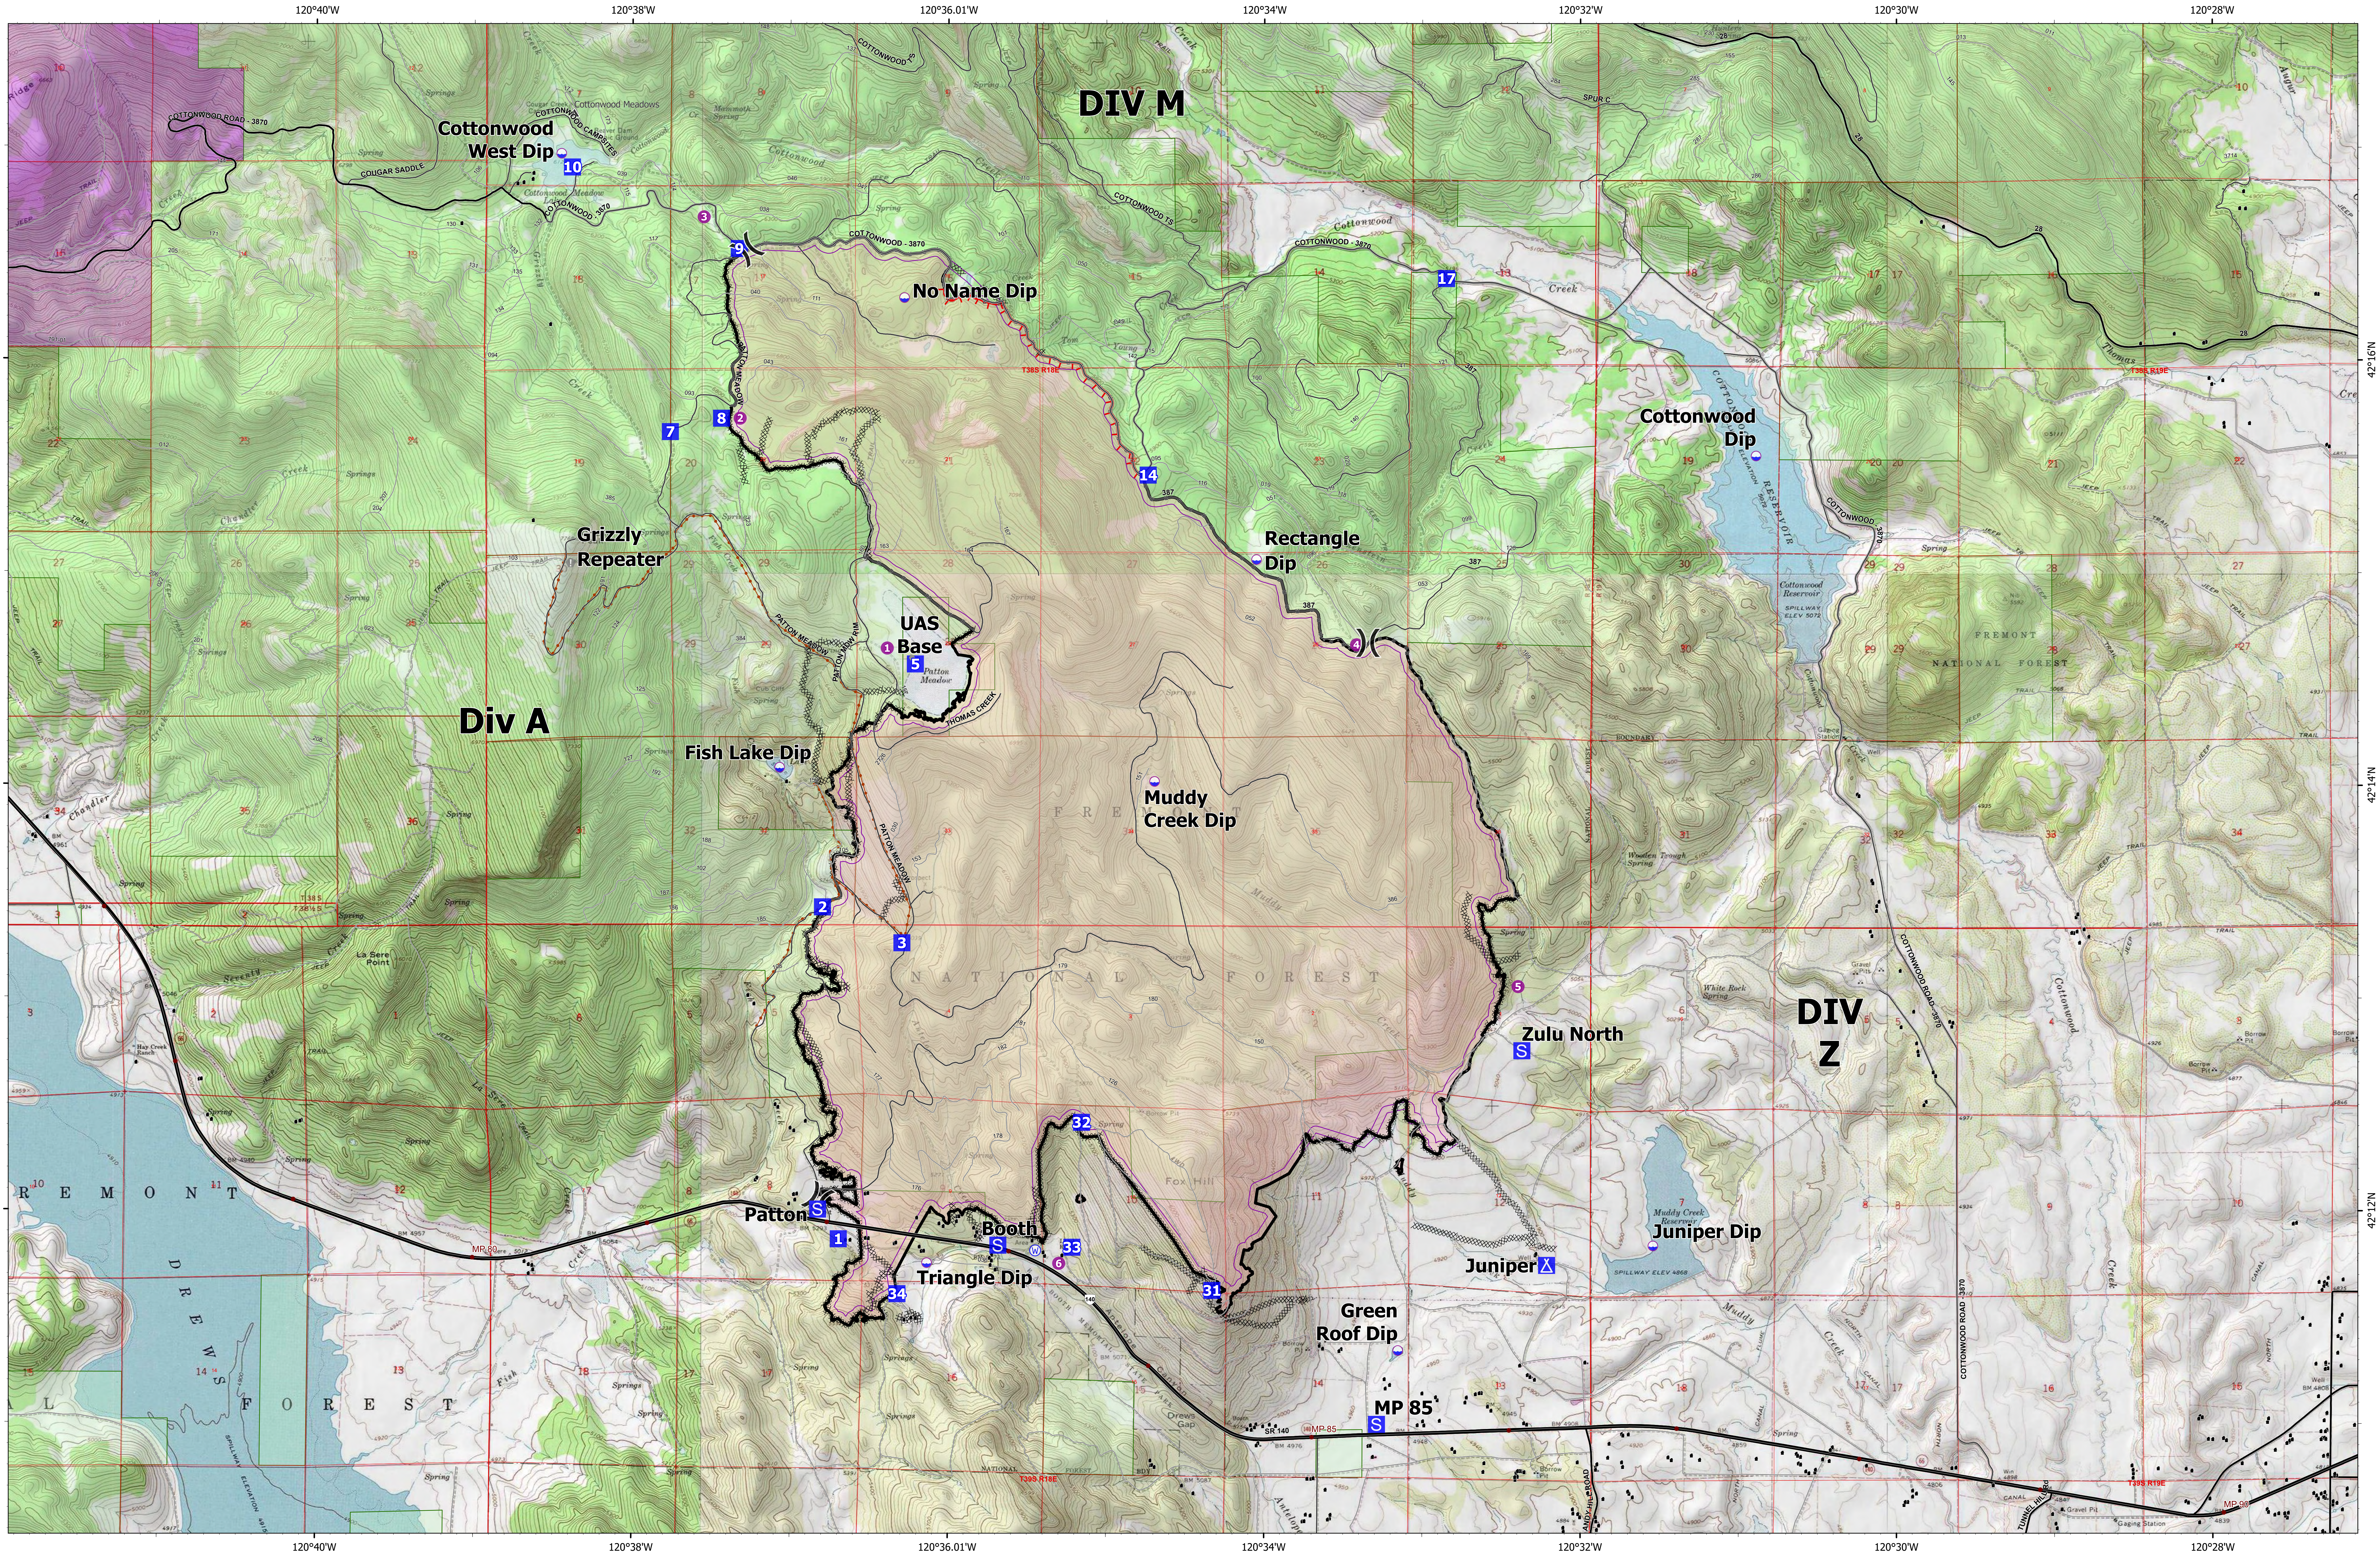

FINAL
ORFWF210419
Patton Meadow
OPS Map

ODF Team 3 GIS
08/27/2021 15:22
Acres from IR

Fox Cpx: 9,754 acres at 08/23/21 @ 16:44 hrs
Patton Meadow: 8,930 acres
Willow Valley: 824 acres

Fire Area	Contained Line	Camp	Structures	Green Diamond
Completed Dozer Line	Dip Site	Staging Area	Oregon Parks and Recreation Department	200ft Mop Up Area
Completed Hand Line	Helispot	Value at Risk	US Forest Service	
Completed Road as Line	Division Break	Other	State Boundary	
Fire Edge	Drop Point	Water Source	Buried Transmission Line