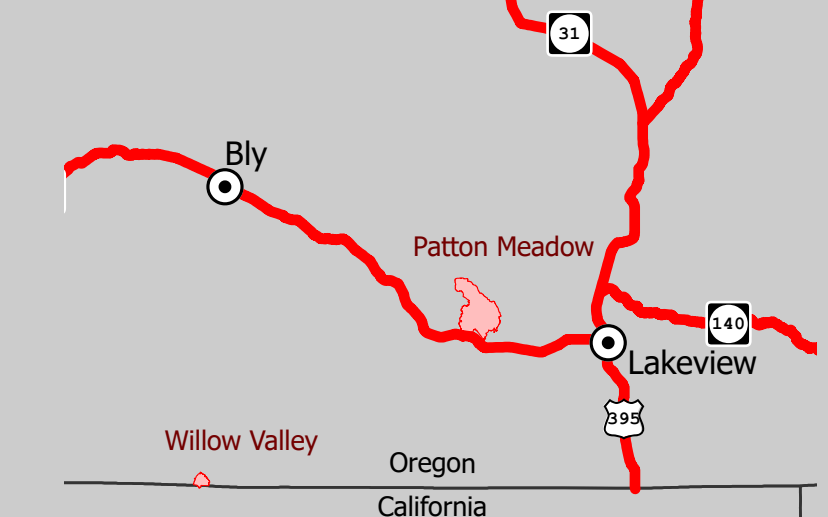

FINAL

Fox Complex

Information Map

08/27/2021 1915
Acres from IR
North American 1983 Datum, Lat/Long Grid

Fox Cpx: 9,754 acres at 08/23/21 @ 16:44 hrs
Patton Meadow: 8,930 acres
Willow Valley: 824 acres

- Fire Area
- Completed Dozer Line
- Completed Hand Line
- Completed Road as Line
- Fire Edge
- Contained Line
- Interstate; Highway
- Paved
- All weather
- Mainline Rd
- State Boundary
- Oregon Department of State Lands
- Oregon Parks and Recreation Department
- US Bureau of Land Management
- US Forest Service
- Other Federal Lands

Scan to download maps
Use the camera on a mobile device