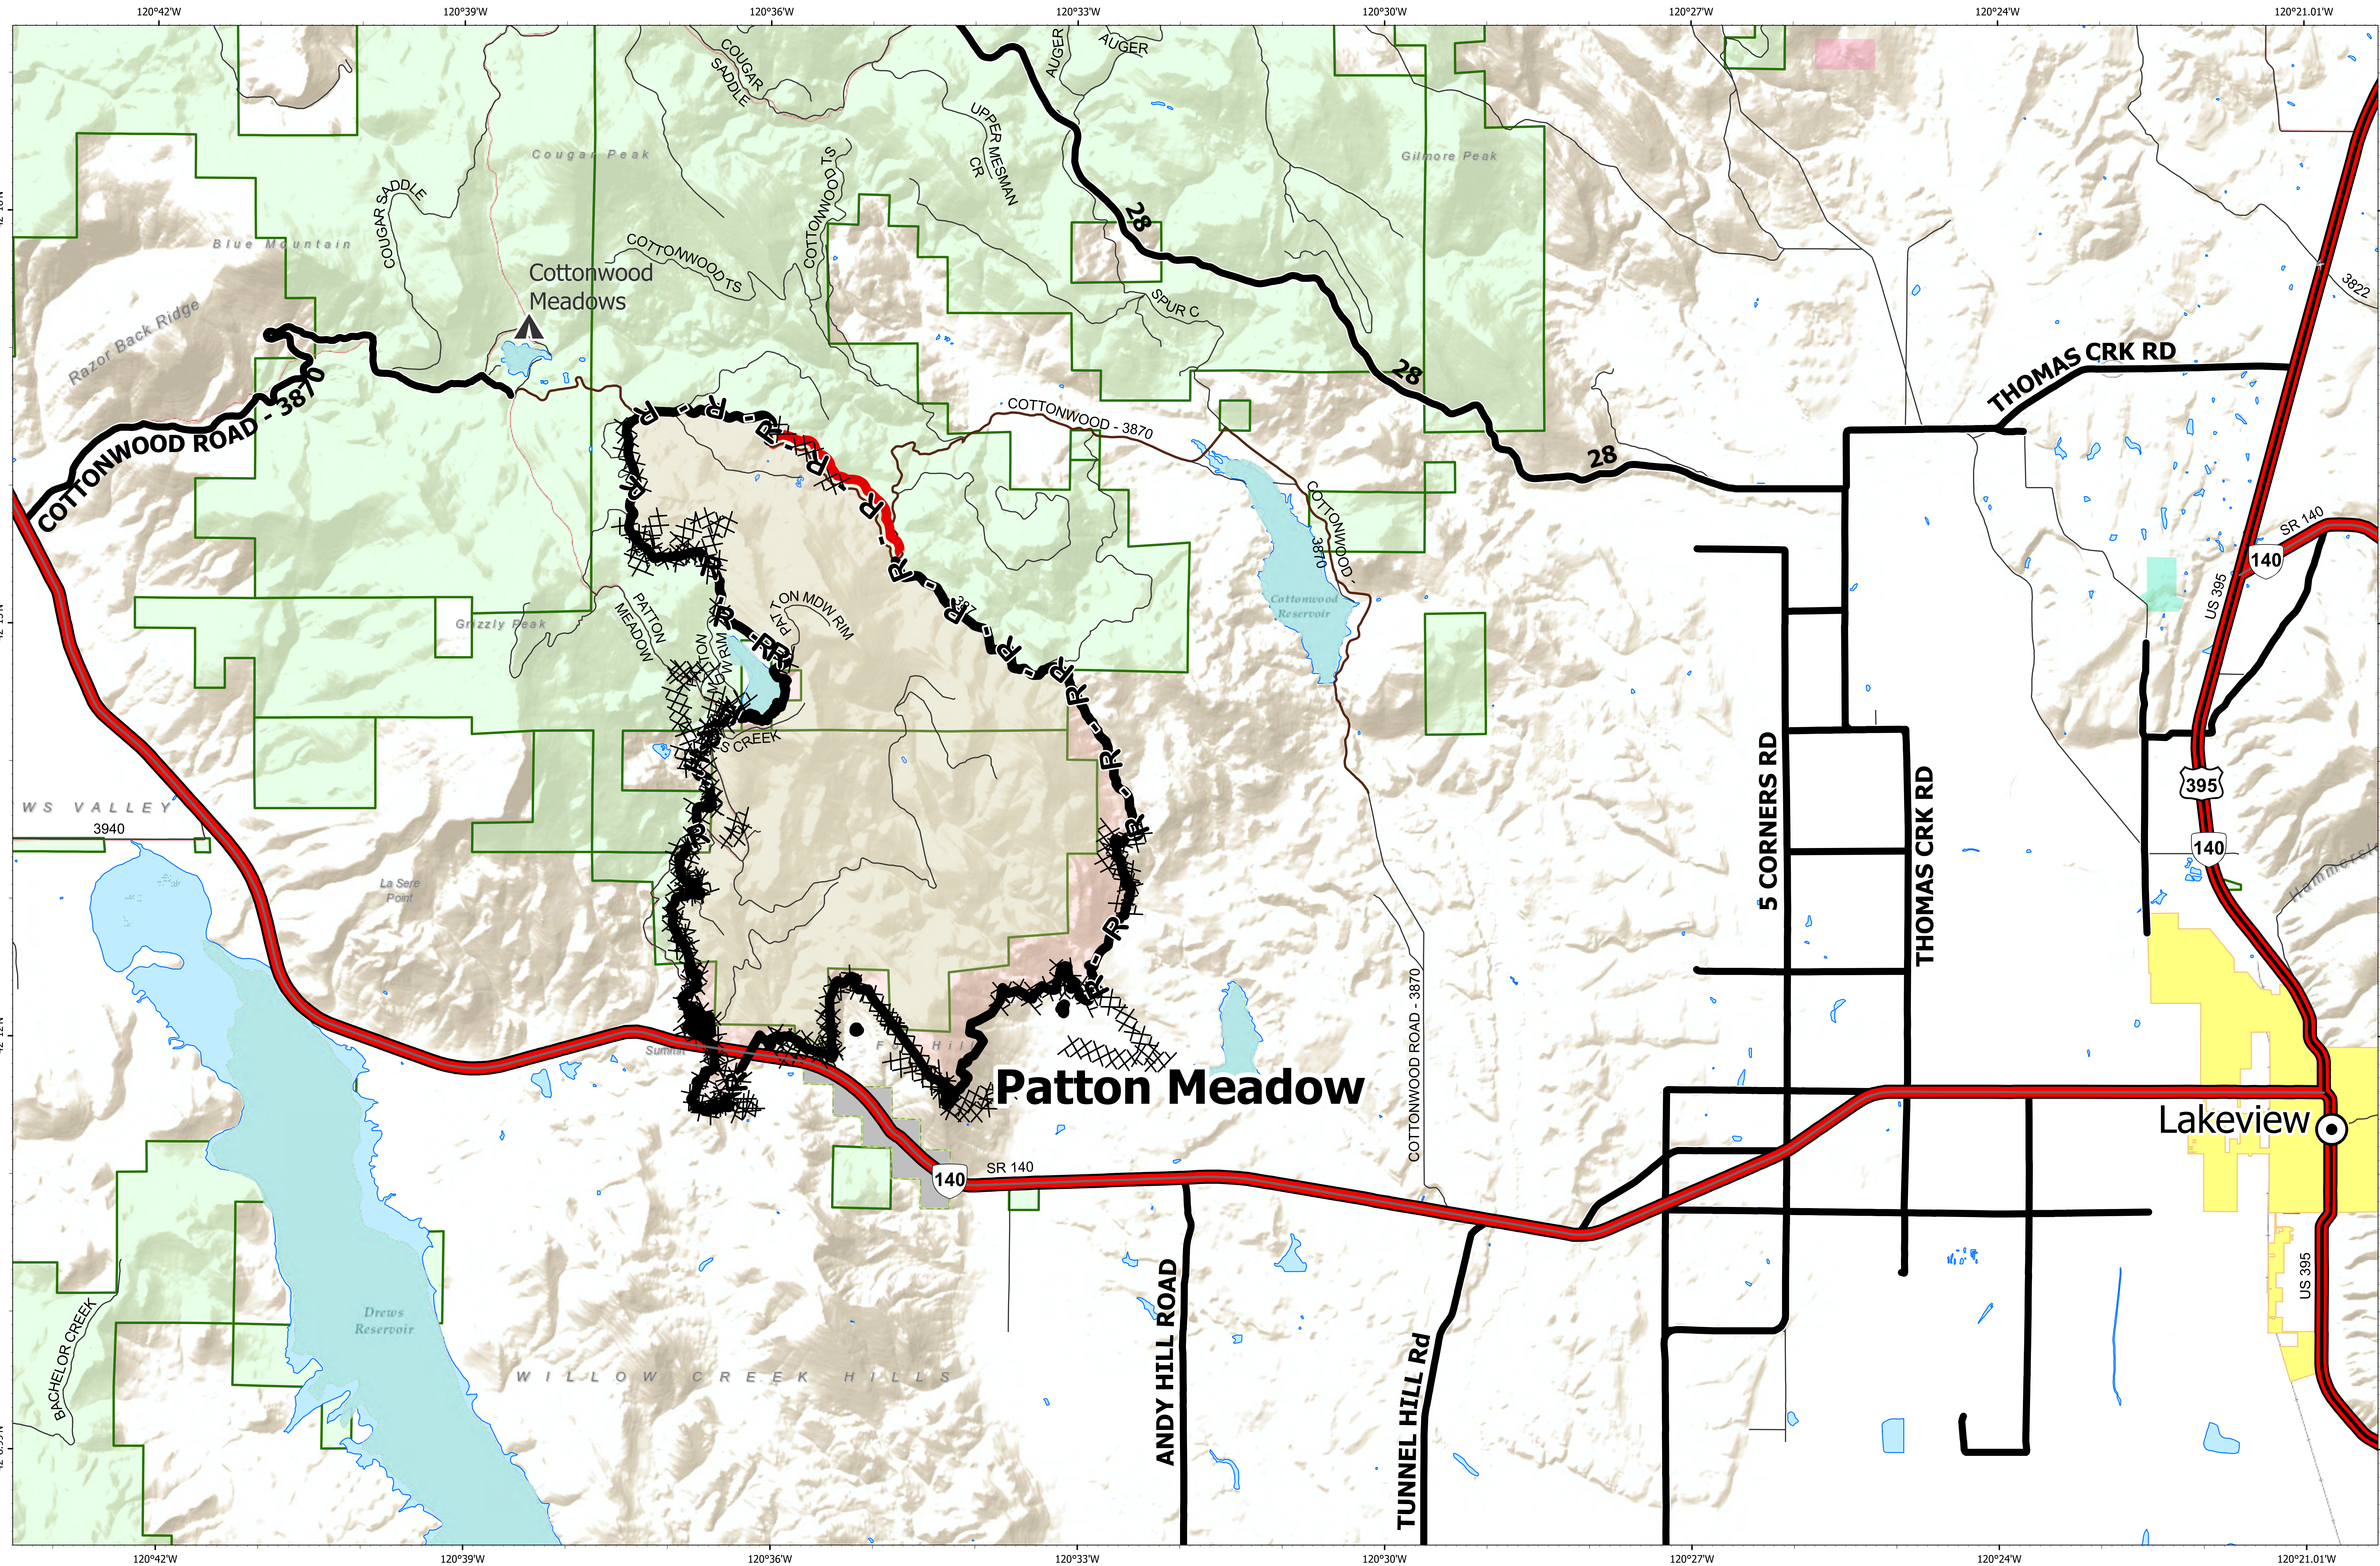

FINAL

Fox Complex

Information Map

08/27/2021 1915
Acres from IR
North American 1983 Datum, Lat/Long Grid

Fox Cpx: 9,754 acres at 08/23/21 @ 16:44 hrs
Patton Meadow: 8,930 acres
Willow Valley: 824 acres

- Fire Area
- Completed Dozer Line
- Completed Hand Line
- Completed Road as Line
- Fire Edge
- Contained Line
- Interstate; Highway
- Paved
- All weather
- Mainline Rd
- State Boundary
- Oregon Department of State Lands
- Oregon Parks and Recreation Department
- US Bureau of Land Management
- US Forest Service
- Other Federal Lands

Scan to download maps
Use the camera on a mobile device