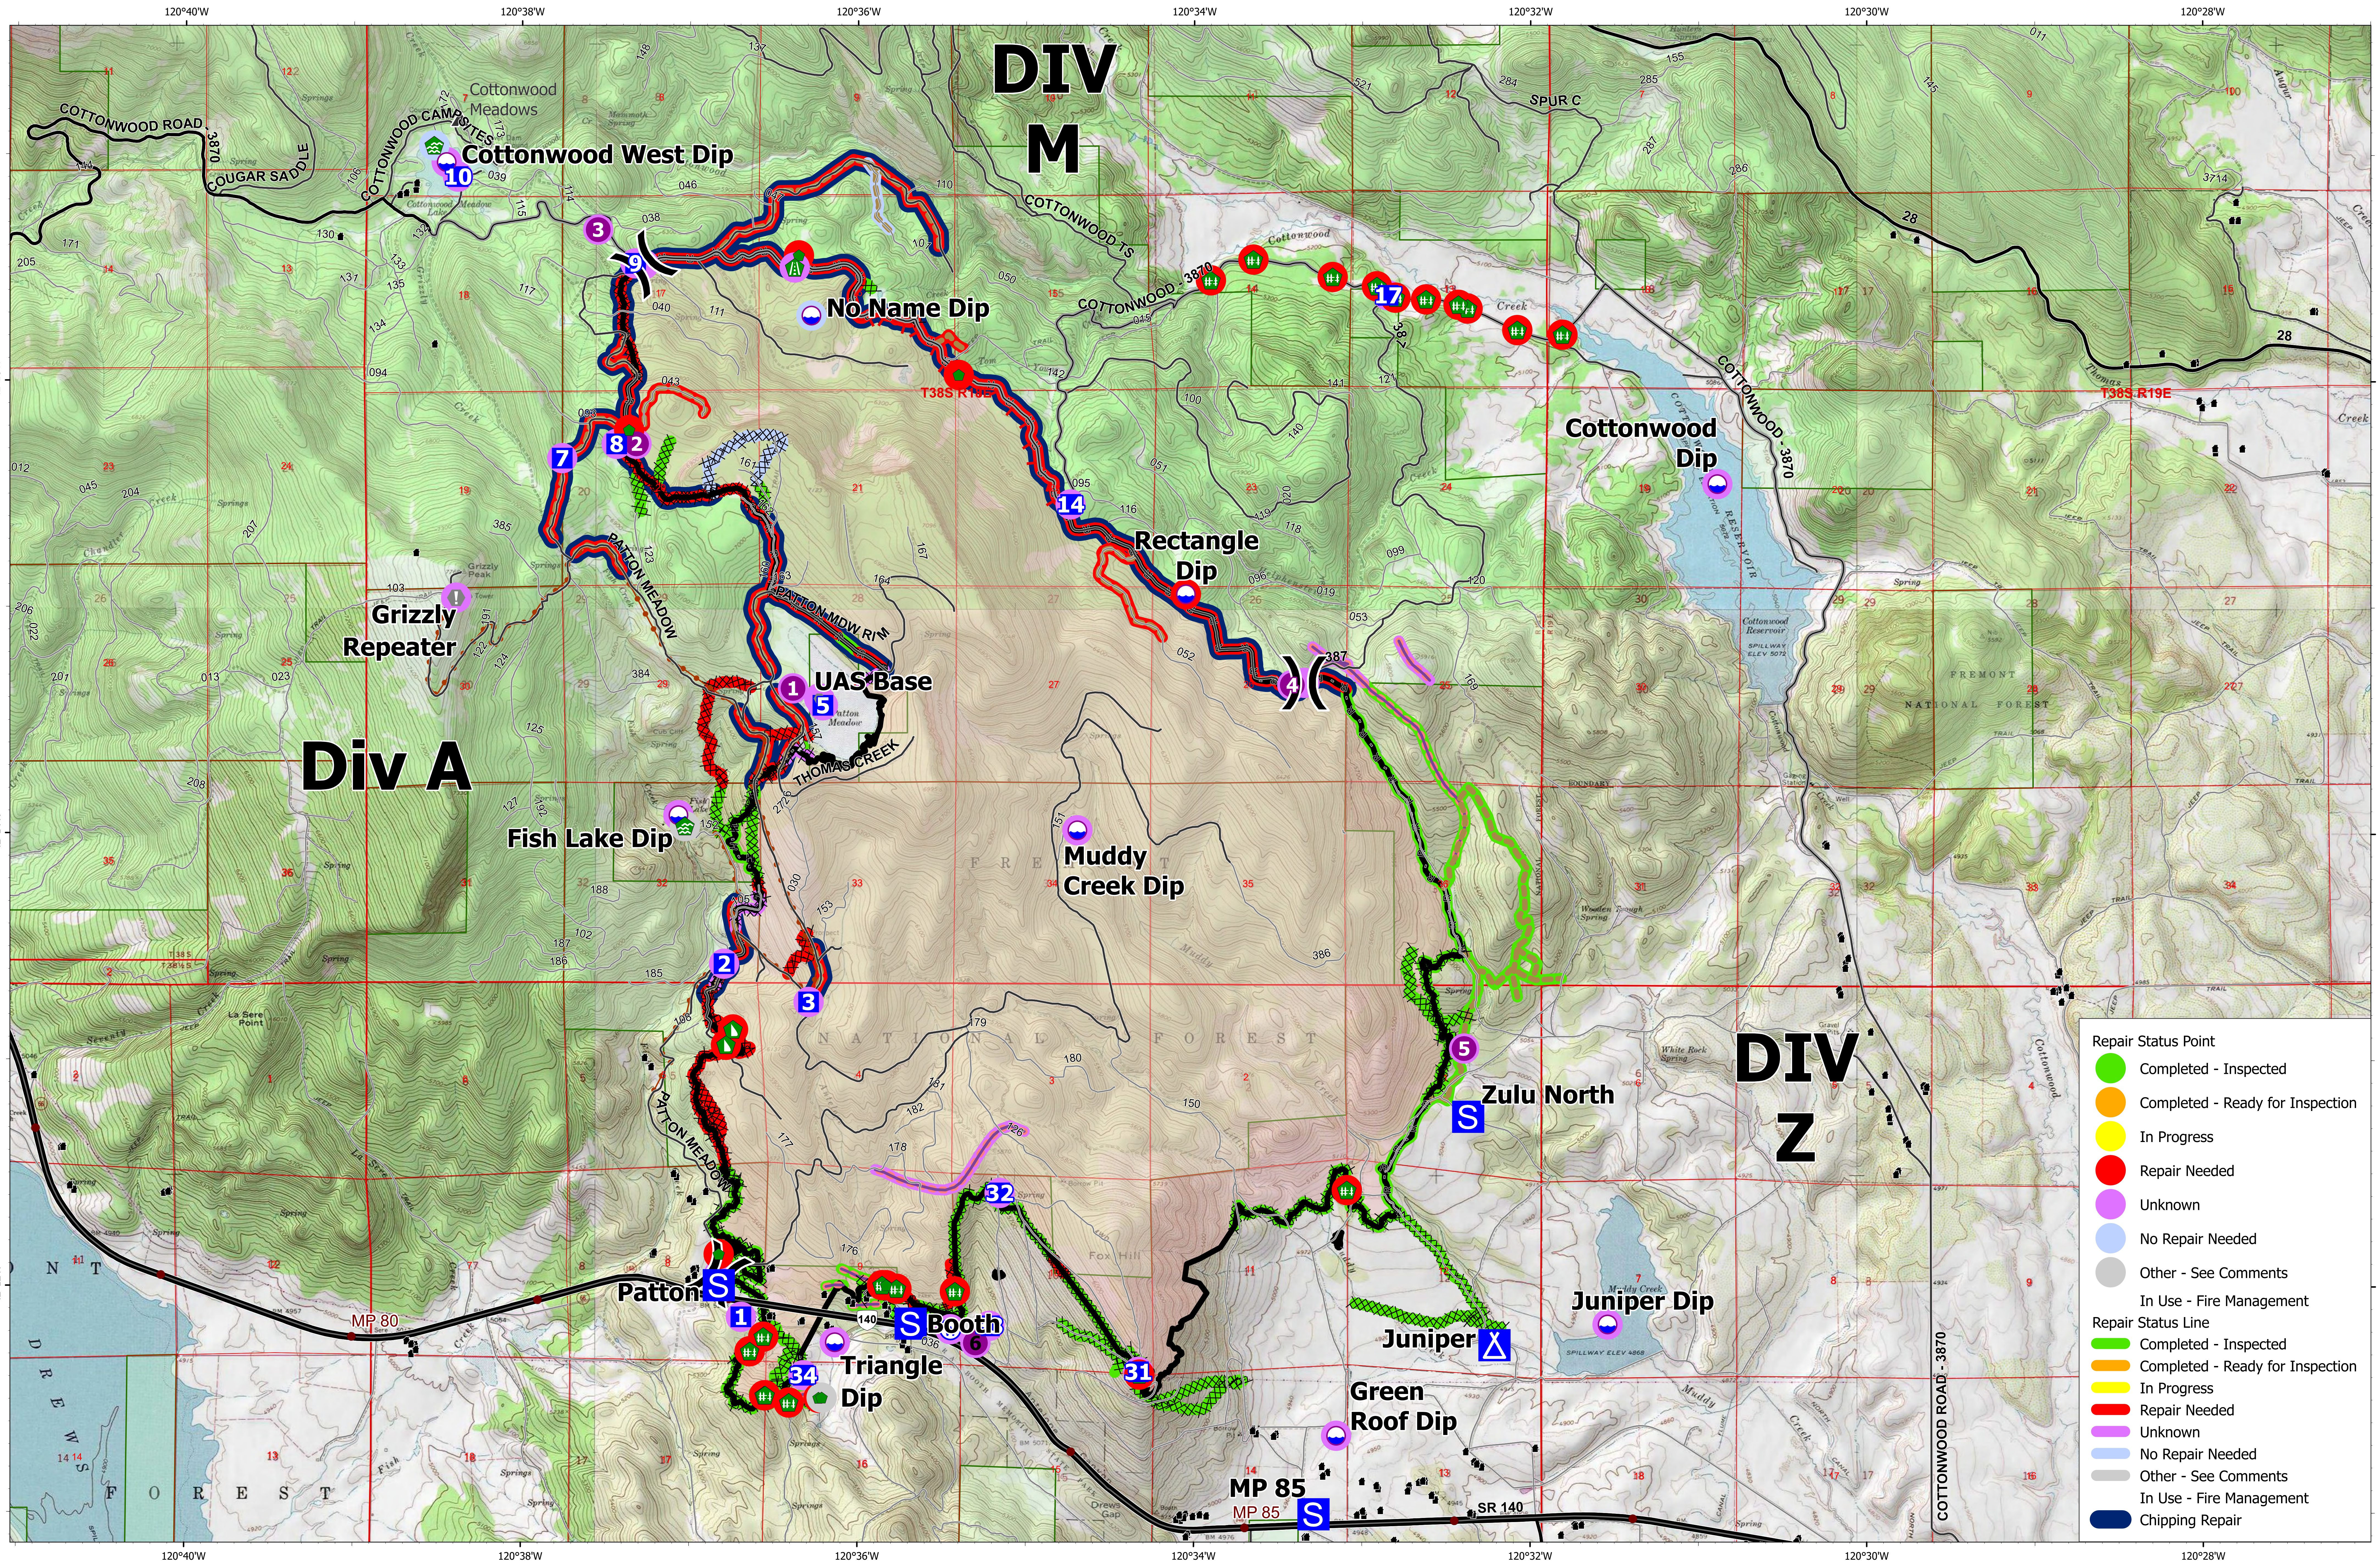

# Repair Map

# Patton Meadow ORFWF210419

FINAL  
8/28/2021

ODF Team 3 GIS  
08/27/2021 10:09  
Acres from IR

Fox Cpx: 9,754 acres at 08/23/21 @ 16:44 hrs  
Patton Meadow: 8,930 acres  
Willow Valley: 824 acres

- Fire Area
  - - - Completed Dozer Line
  - - - Completed Hand Line
  - - - Completed Road as Line
  - - - Access or Improved Road
  - - - Road Repair
- - - Retardant Drop
  - - - Fire Edge
  - - - Contained Line
  - Dip Site
  - Helispot
  - ) Division Break
- Drop Point
  - A Camp
  - S Staging Area
  - S Value at Risk
  - Other
  - Water Development or Draft Site
- A Road Repair
  - Repair Point
  - - - Fence - Cut/Damaged
  - - - Dozer Push
  - W Water Source
  - Structures
- Oregon Parks and Recreation Department
  - US Forest Service
  - State Boundary
  - - - Buried Transmission Line