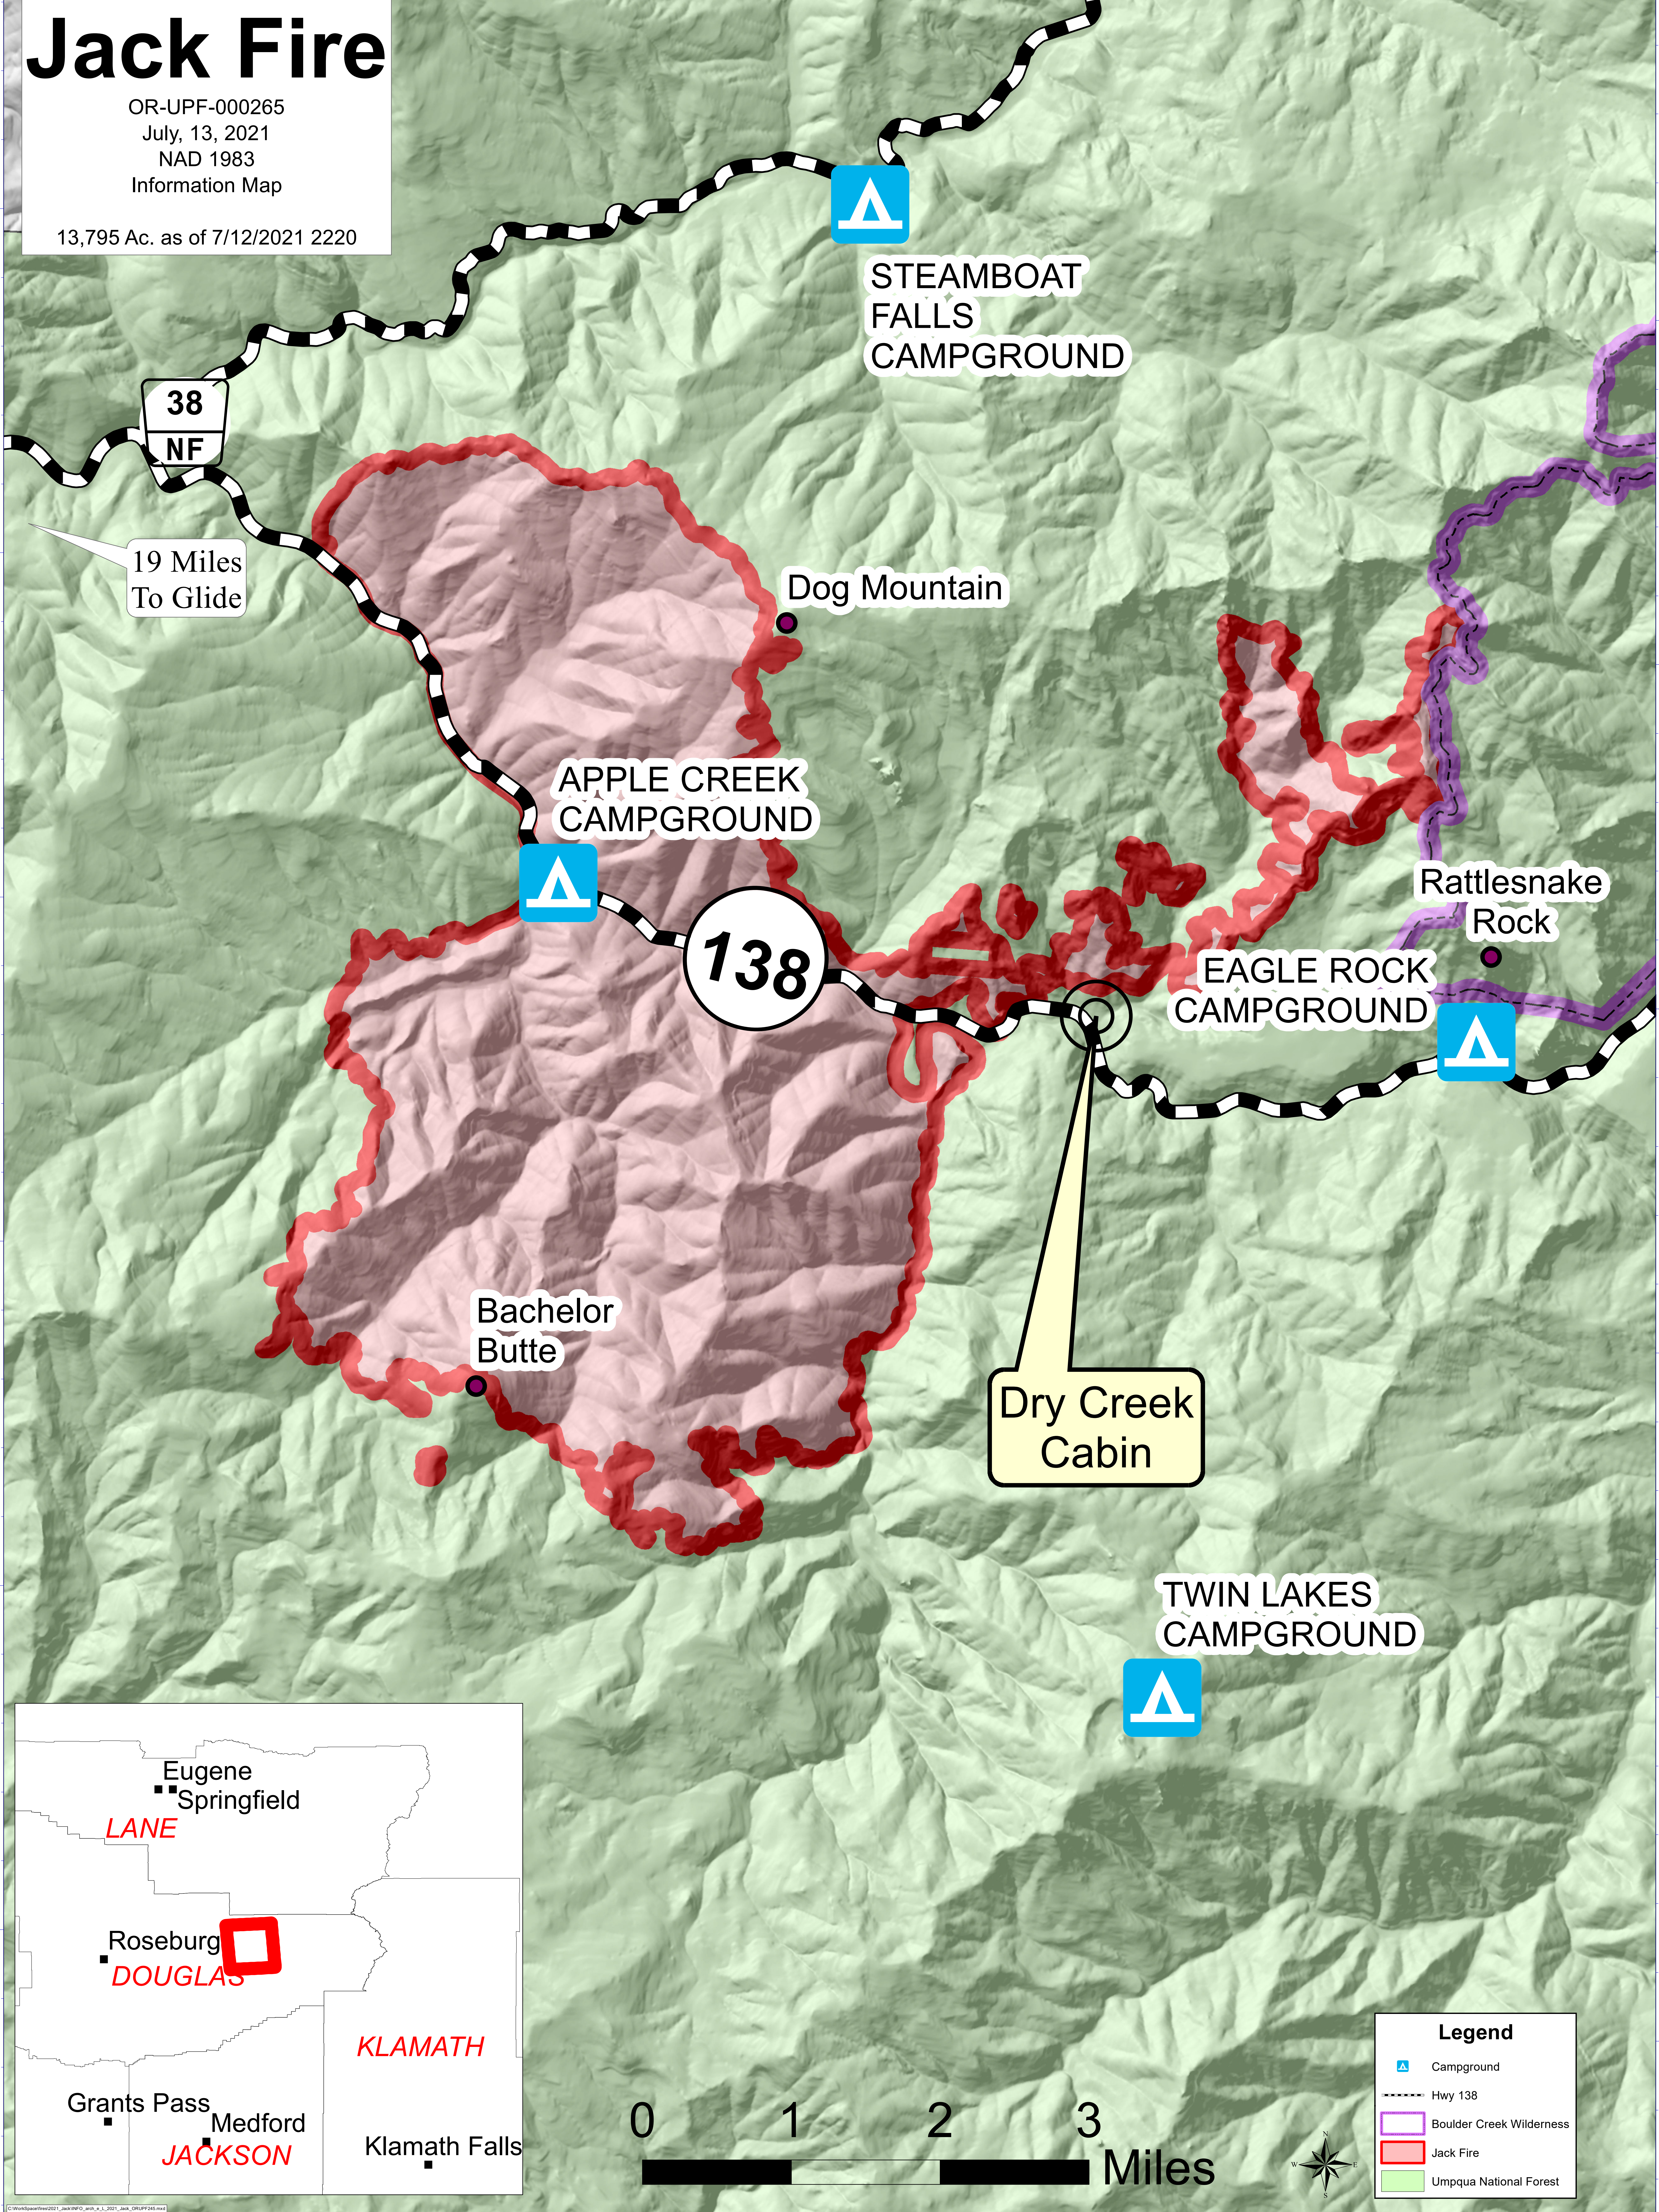

Jack Fire

OR-UPF-000265

July 13, 2021

NAD 1983

Information Map

13,795 Ac. as of 7/12/2021 2220

19 Miles To Glide

STEAMBOAT FALLS CAMPGROUND

Dog Mountain

APPLE CREEK CAMPGROUND

138

EAGLE ROCK CAMPGROUND

Rattlesnake Rock

Dry Creek Cabin

TWIN LAKES CAMPGROUND

Legend	
	Campground
	Hwy 138
	Boulder Creek Wilderness
	Jack Fire
	Umpqua National Forest