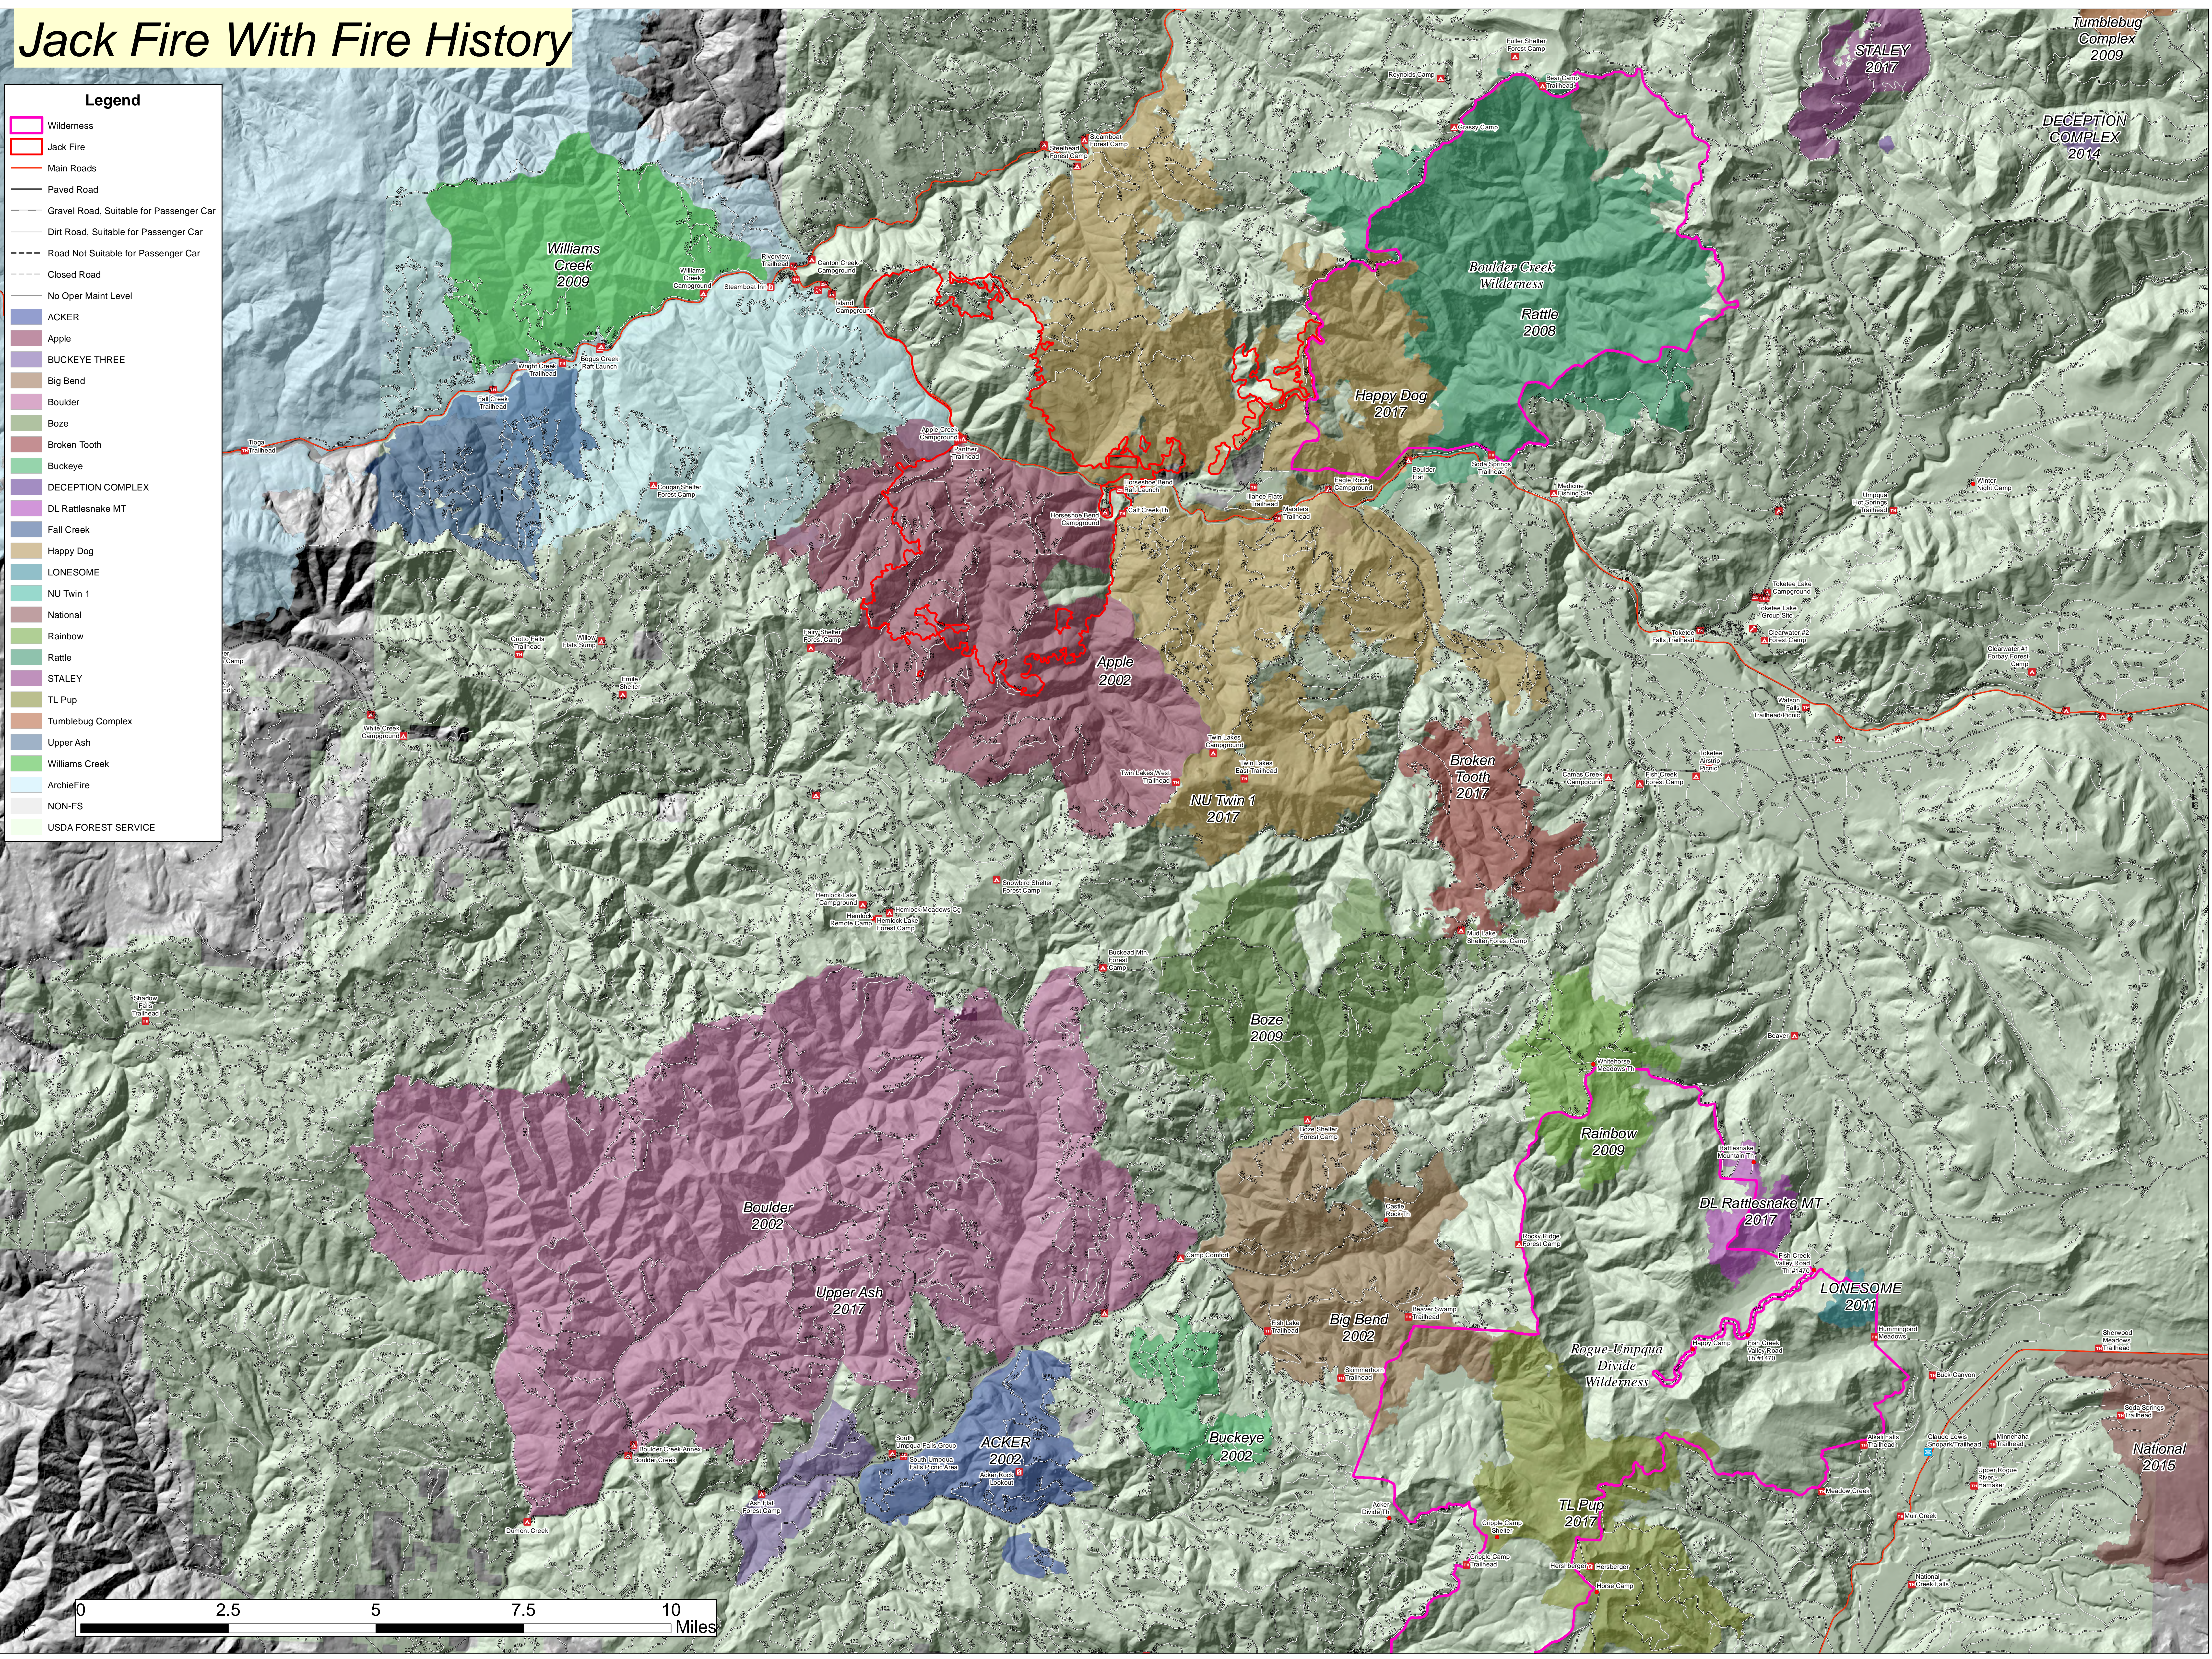

Jack Fire With Fire History

Legend

- Wilderness
- Jack Fire
- Main Roads
- Paved Road
- Gravel Road, Suitable for Passenger Car
- Dirt Road, Suitable for Passenger Car
- Road Not Suitable for Passenger Car
- Closed Road
- No Oper Maint Level
- ACKER
- Apple
- BUCKEYE THREE
- Big Bend
- Boulder
- Boze
- Broken Tooth
- Buckeye
- DECEPTION COMPLEX
- DL Rattlesnake MT
- Fall Creek
- Happy Dog
- LONESOME
- NU Twin 1
- National
- Rainbow
- Rattle
- STALEY
- TL Pup
- Tumblebug Complex
- Upper Ash
- Williams Creek
- ArchieFire
- NON-FS
- USDA FOREST SERVICE

0 2.5 5 7.5 10 Miles