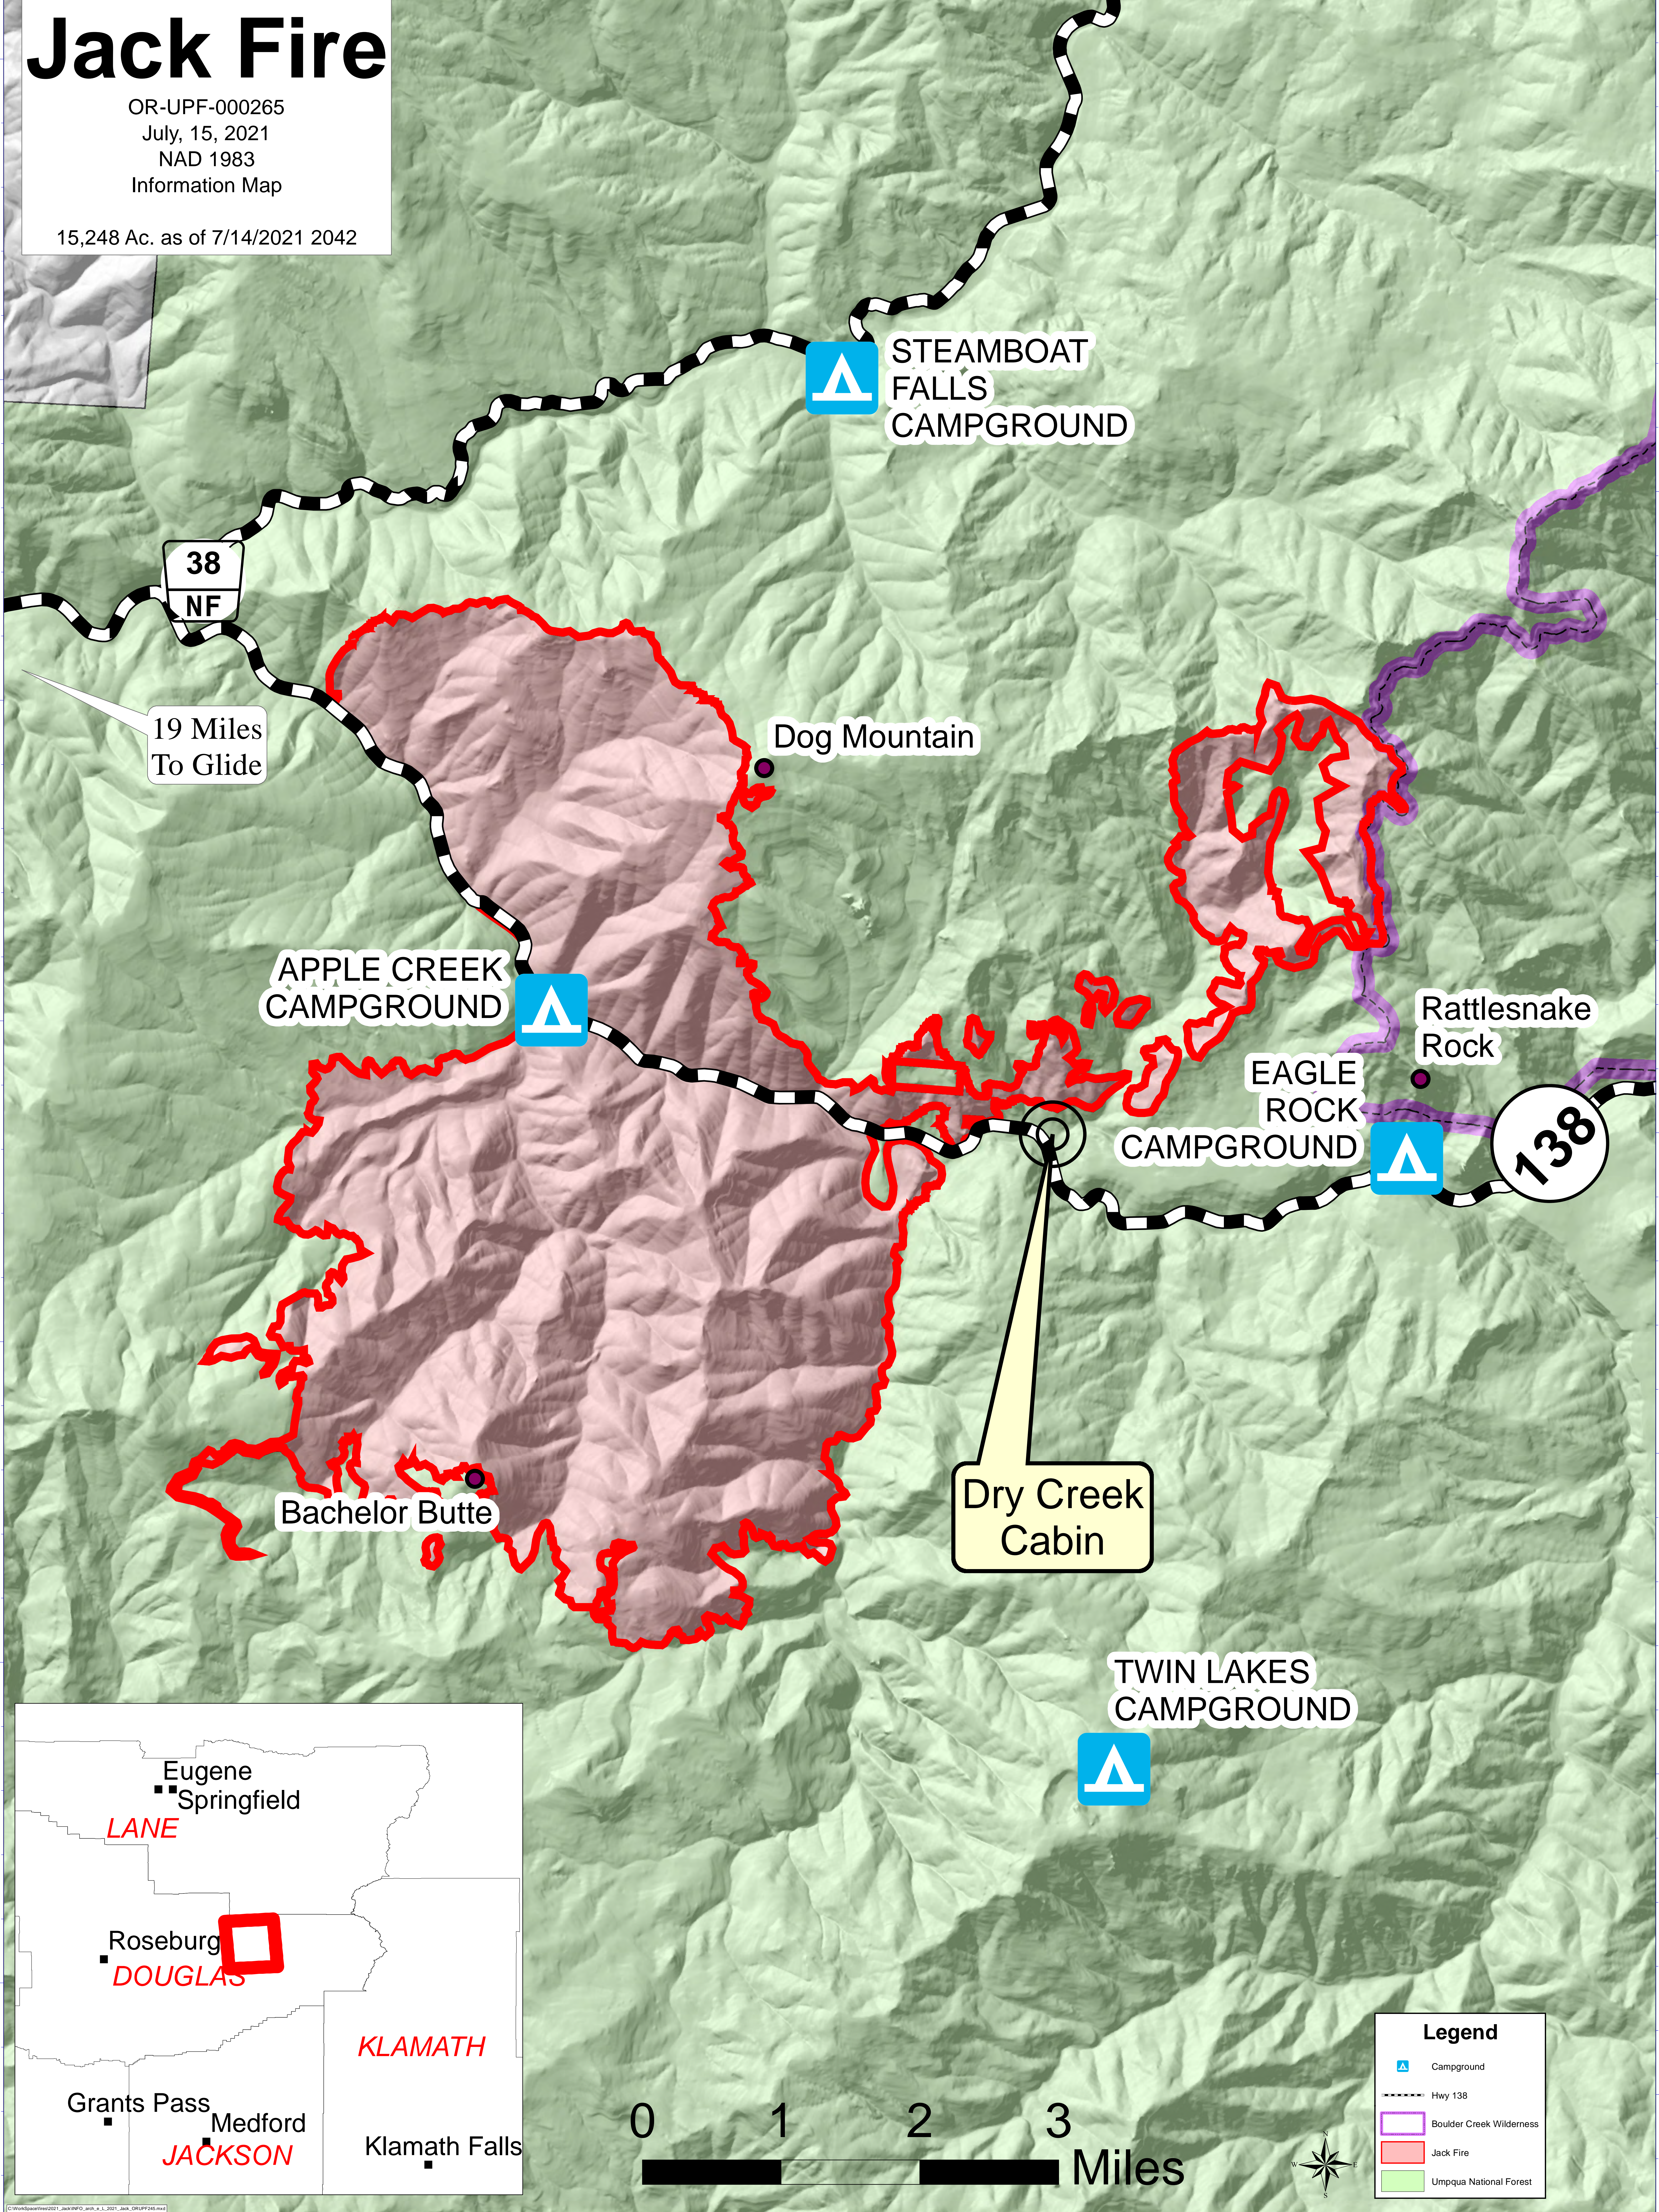

Jack Fire

OR-UPF-000265

July, 15, 2021

NAD 1983

Information Map

15,248 Ac. as of 7/14/2021 2042

19 Miles
To Glide

38
NF

STEAMBOAT
FALLS
CAMPGROUND

Dog Mountain

APPLE CREEK
CAMPGROUND

EAGLE
ROCK
CAMPGROUND

Rattlesnake
Rock

138

Dry Creek
Cabin

Bachelor Butte

TWIN LAKES
CAMPGROUND

Legend

- Campground
- Hwy 138
- Boulder Creek Wilderness
- Jack Fire
- Umpqua National Forest