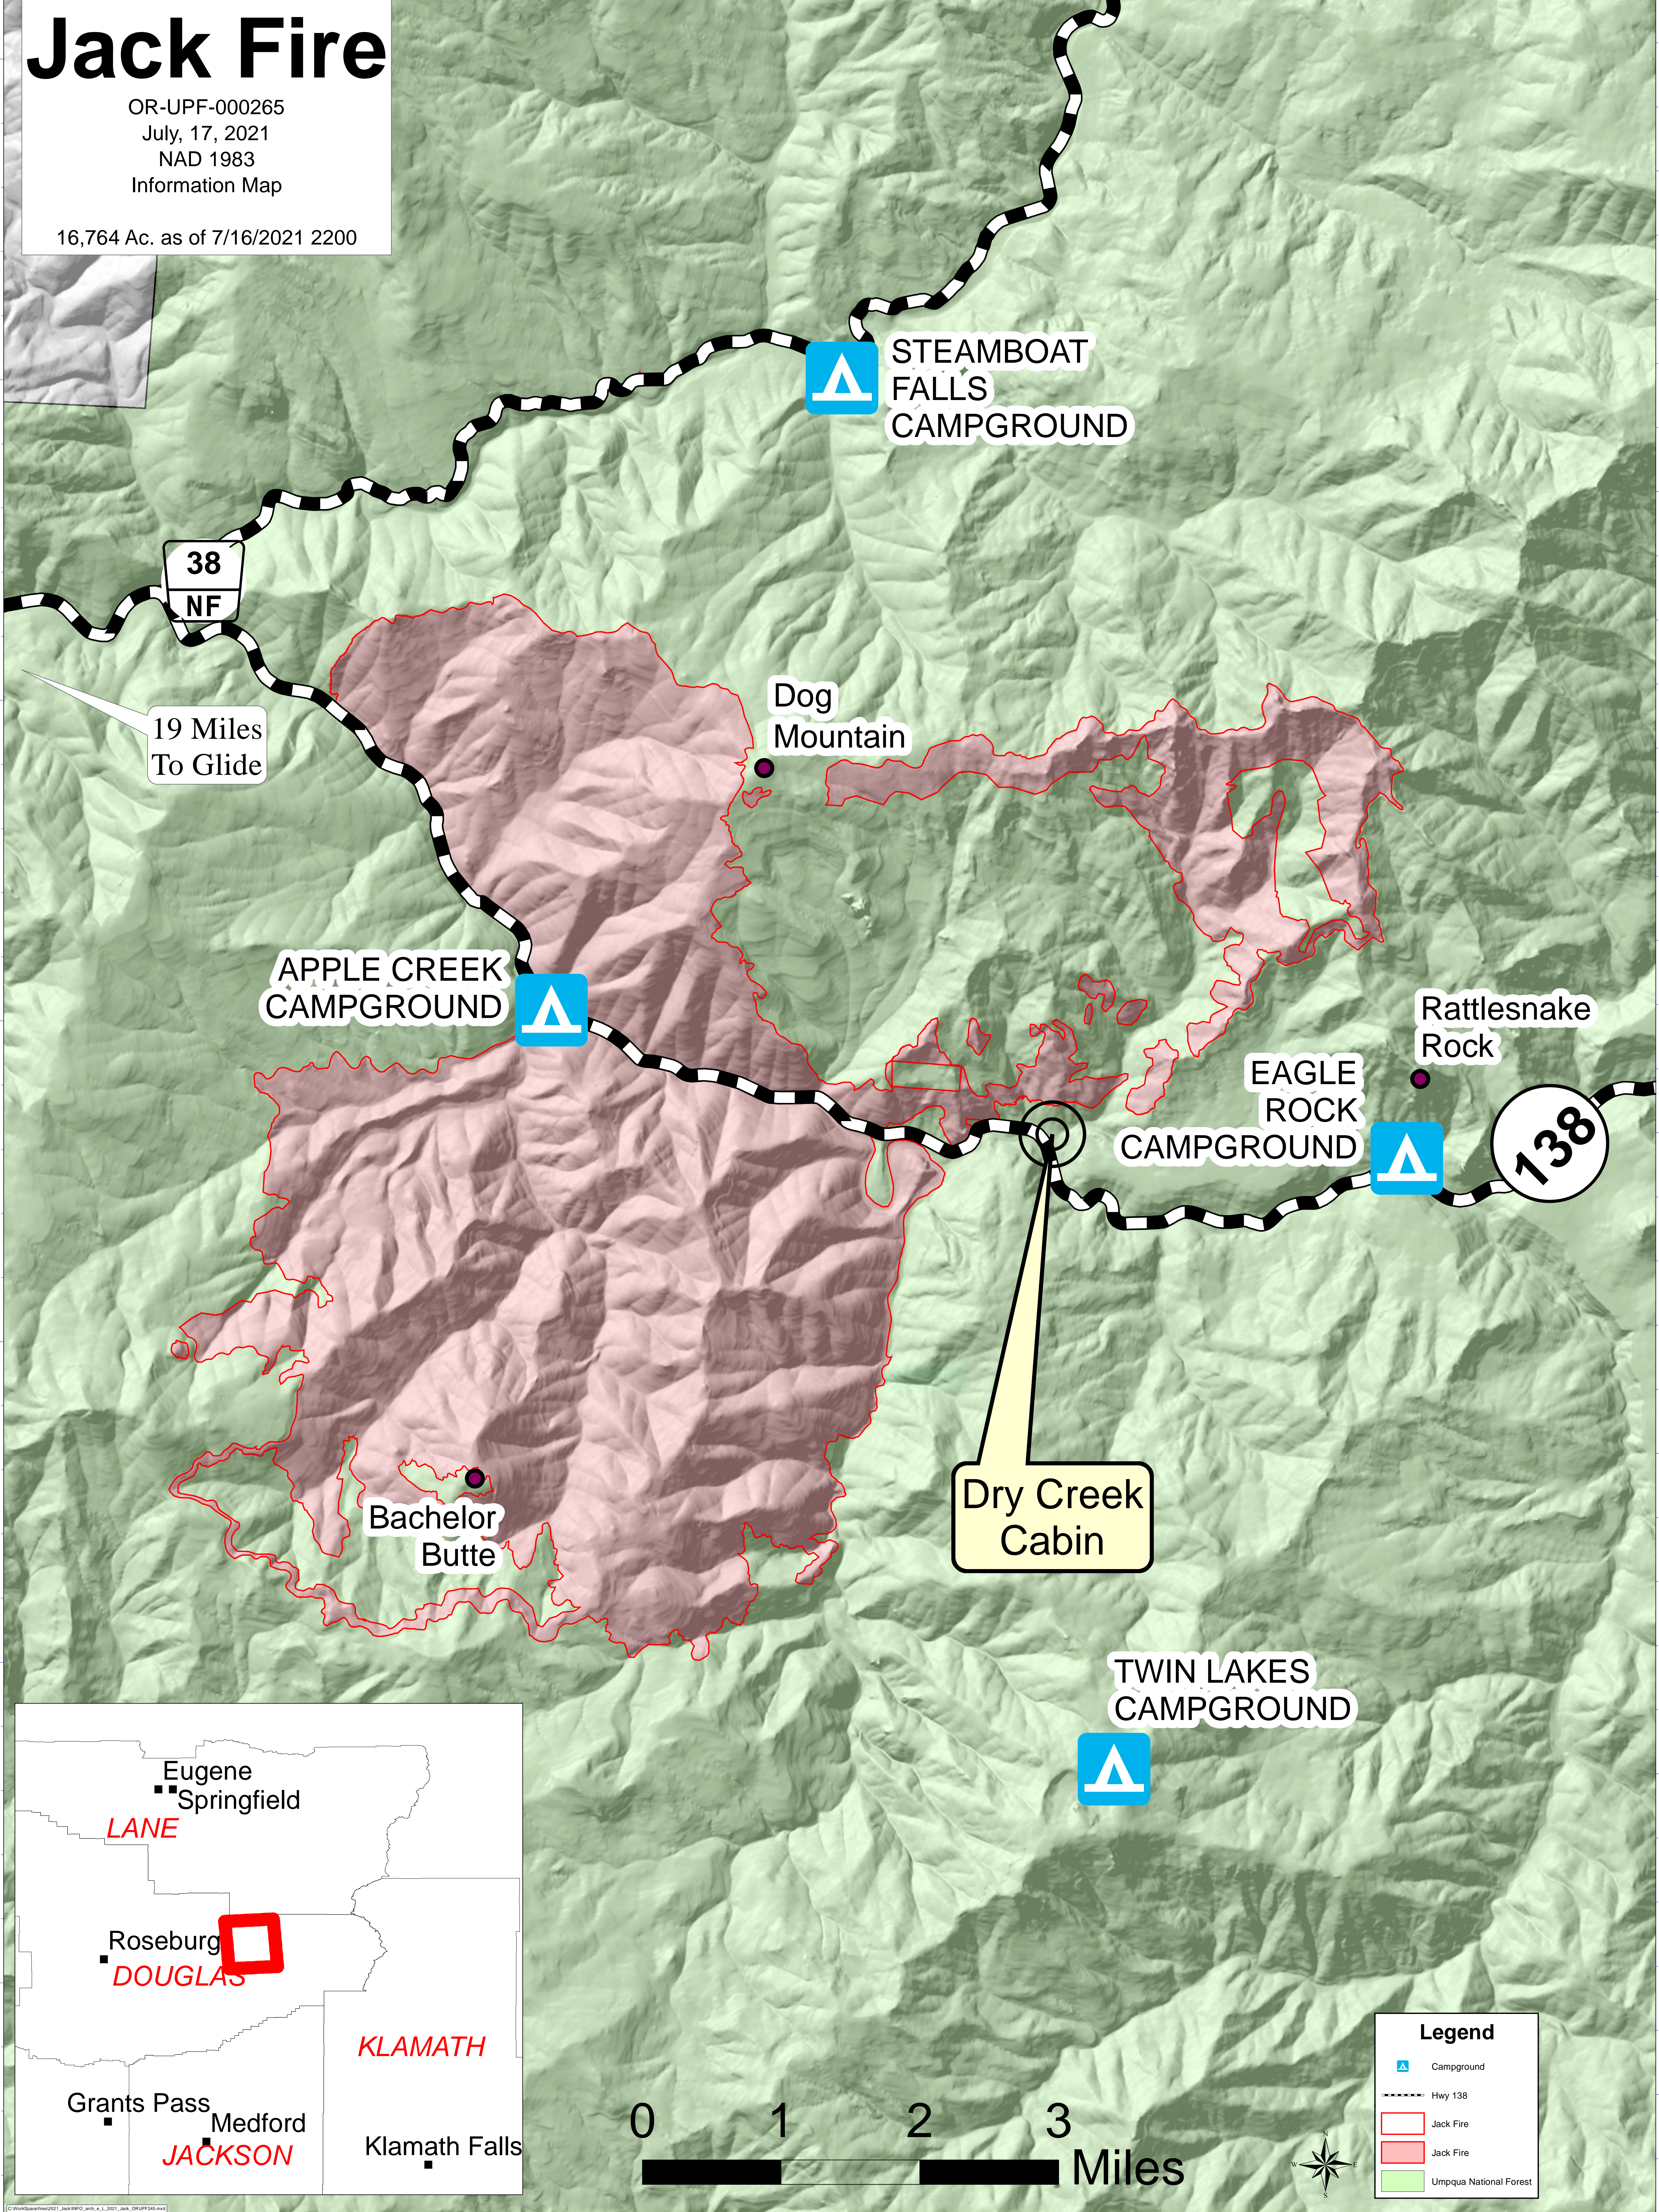

# Jack Fire

OR-UPF-000265

July, 17, 2021

NAD 1983

Information Map

16,764 Ac. as of 7/16/2021 2200

19 Miles  
To Glide

38  
NF

STEAMBOAT  
FALLS  
CAMPGROUND

Dog  
Mountain

APPLE CREEK  
CAMPGROUND

Rattlesnake  
Rock

EAGLE  
ROCK  
CAMPGROUND

138

Dry Creek  
Cabin

Bachelor  
Butte

TWIN LAKES  
CAMPGROUND

**Legend**

- Campground
- Hwy 138
- Jack Fire
- Jack Fire
- Umpqua National Forest