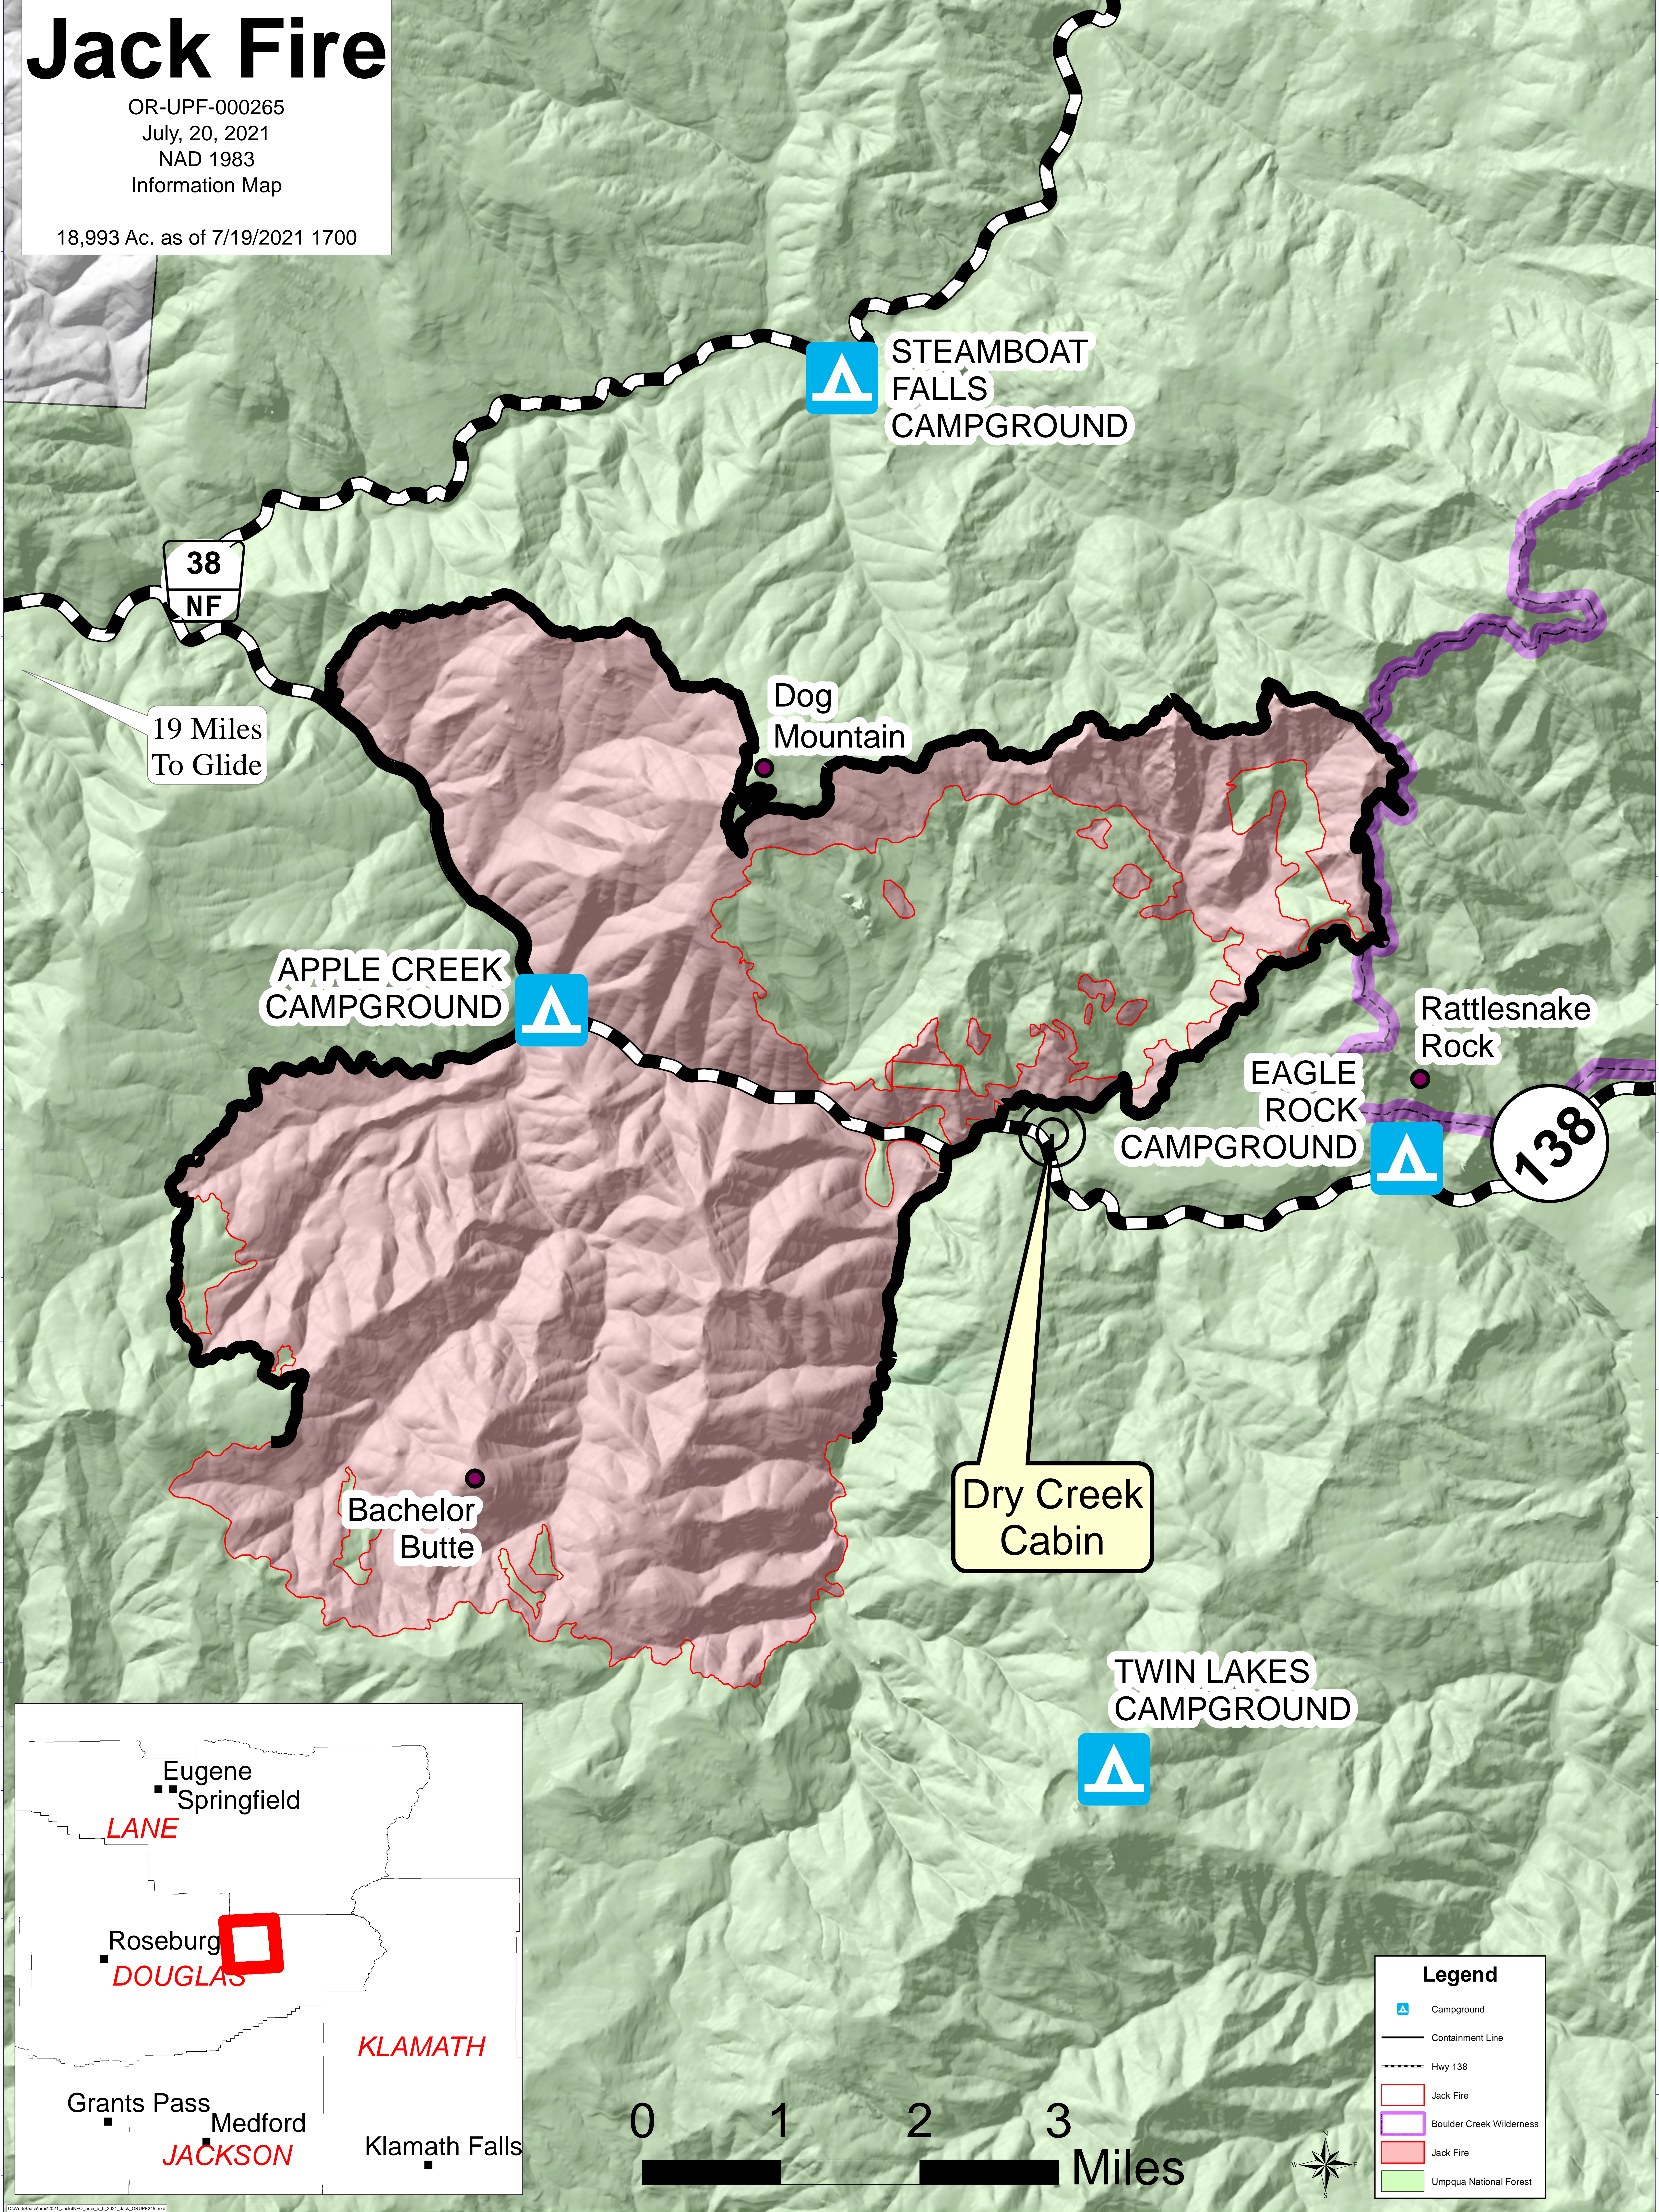

Jack Fire

OR-UPF-000265

July, 20, 2021

NAD 1983

Information Map

18,993 Ac. as of 7/19/2021 1700

Legend	
	Campground
	Containment Line
	Hwy 138
	Jack Fire
	Boulder Creek Wilderness
	Jack Fire
	Umpqua National Forest