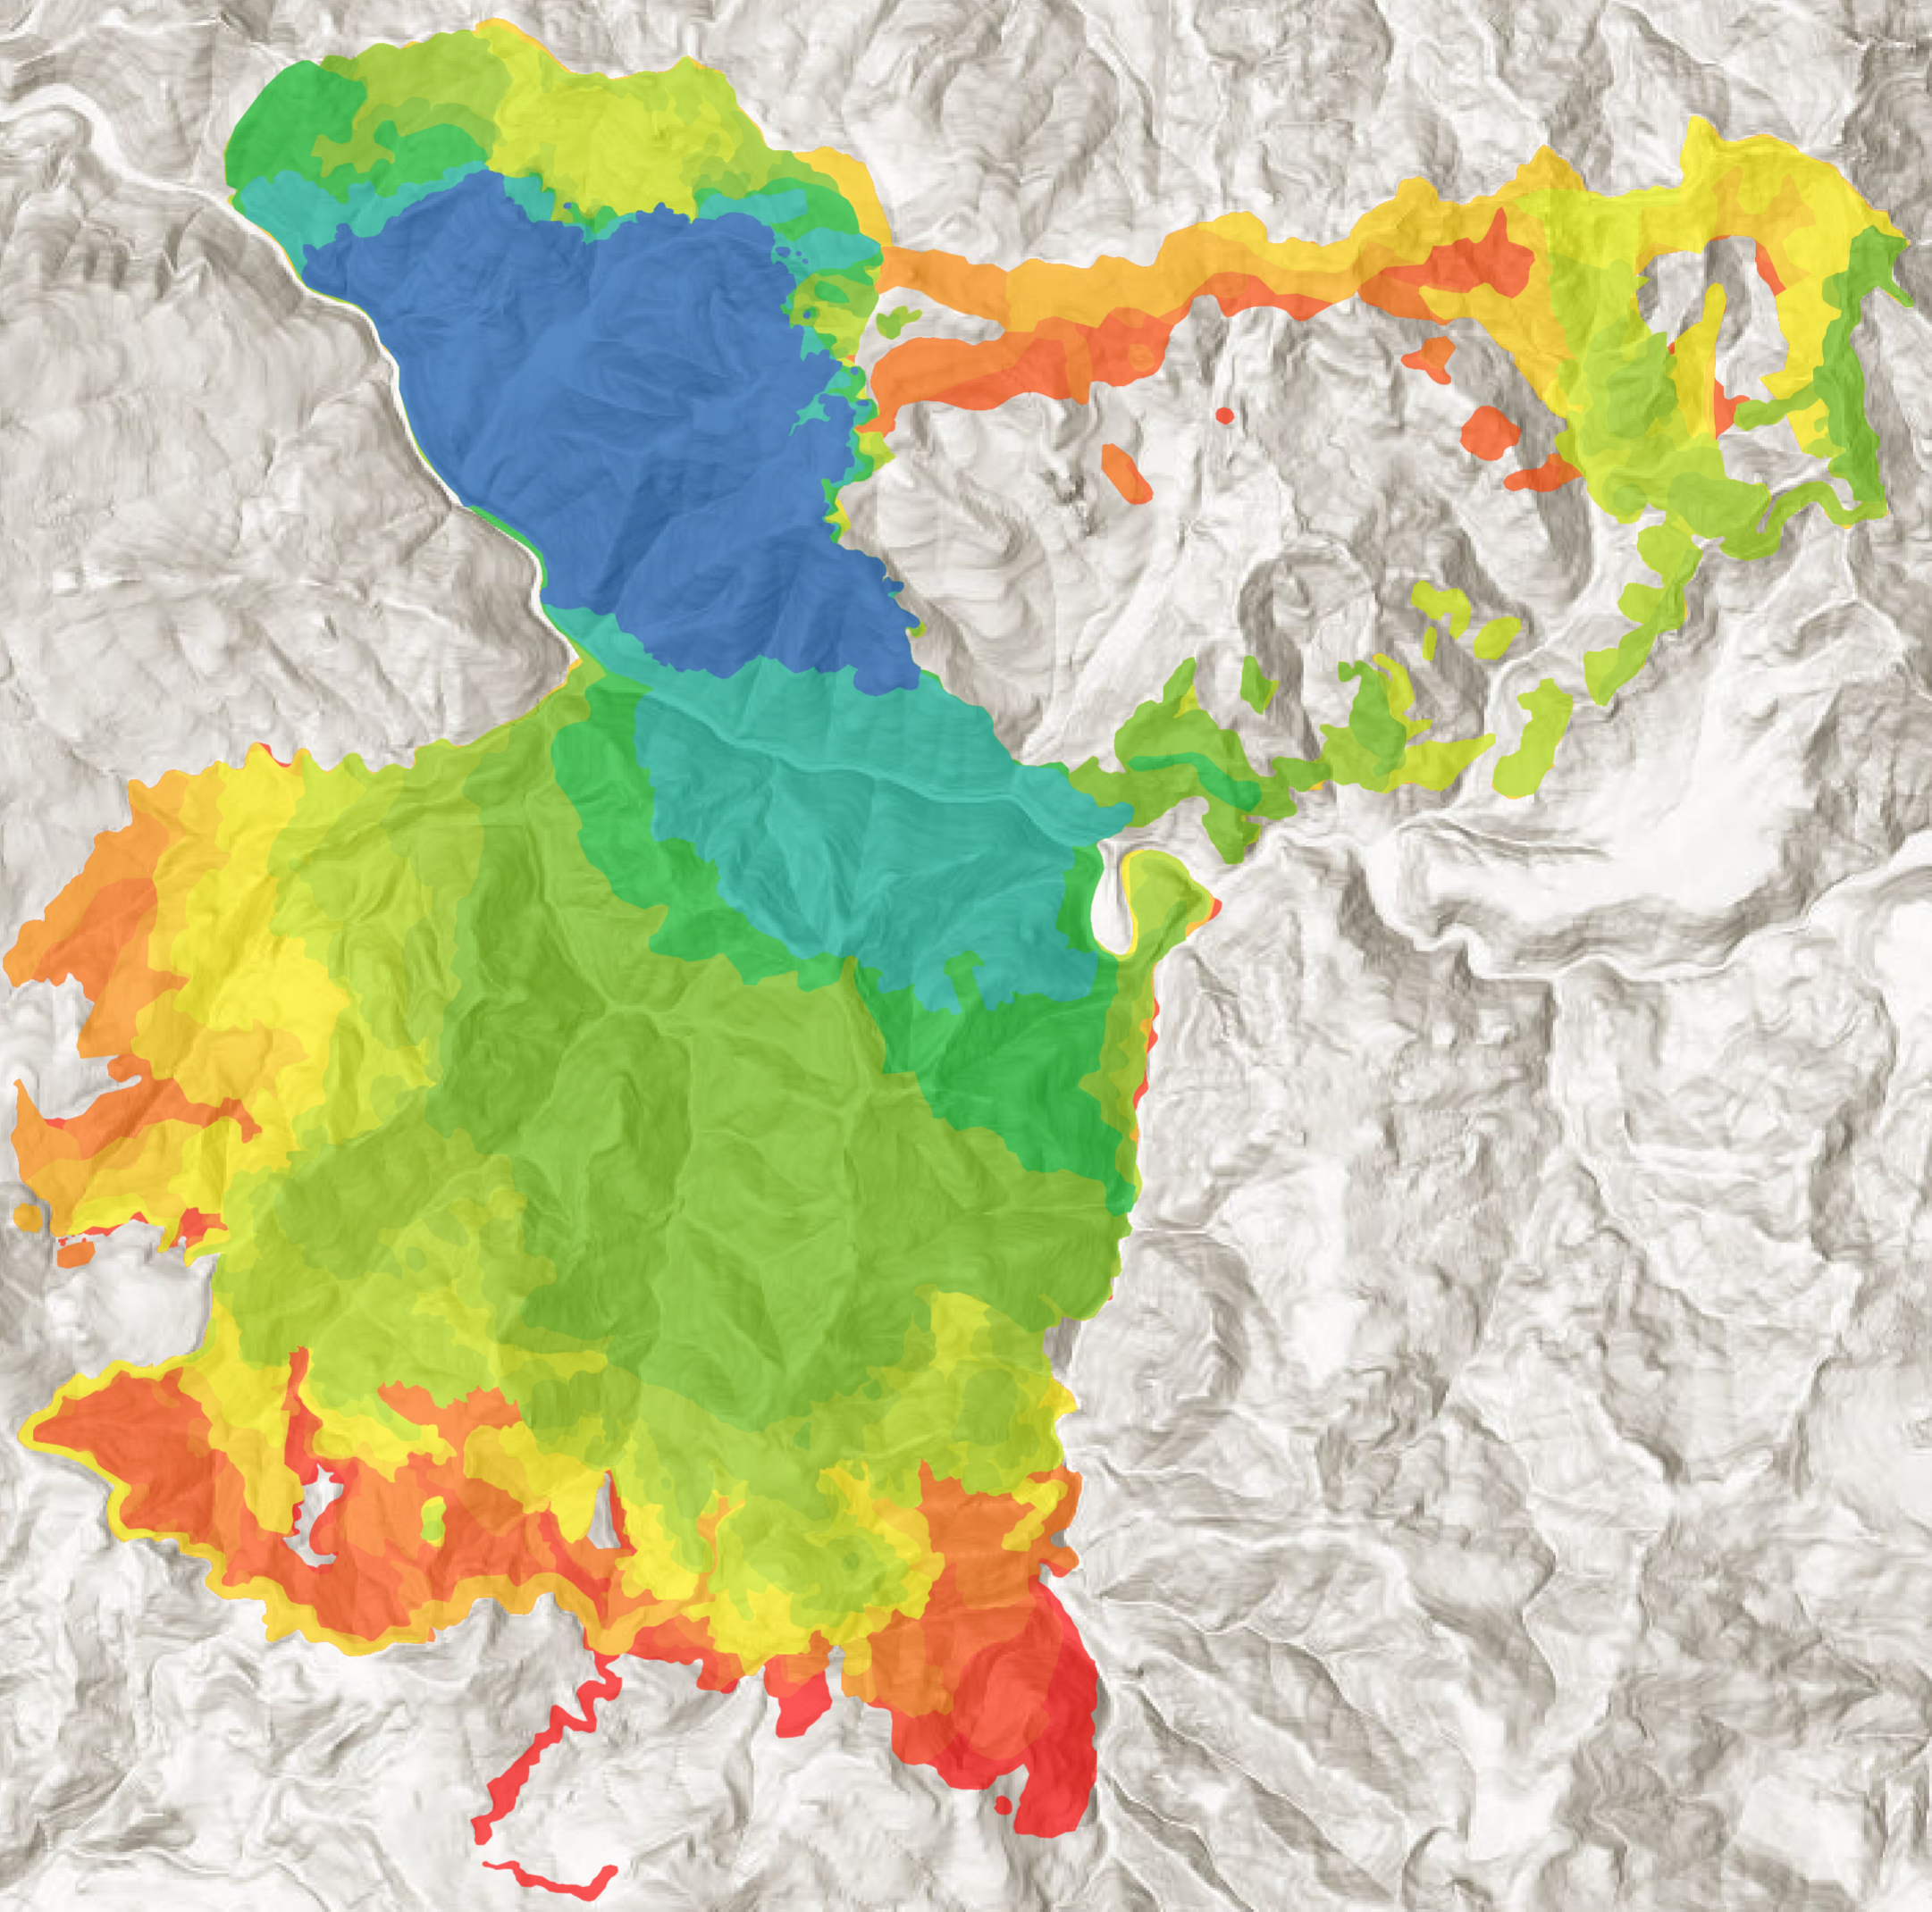

Progression Map

Jack Fire
OR-UPF-000265
07/22/2021 - 24hr

19,658 acres at 07/21/2021 2152

Fire Progression Areas

07/06/2021 10:07 PM	2,397
07/07/2021 11:28 PM	4,219
07/08/2021 11:49 PM	5,481
07/09/2021 11:39 PM	9,339
07/10/2021 11:39 PM	10,945
07/12/2021 01:10 AM	12,542
07/12/2021 10:20 PM	13,806
07/13/2021 08:00 PM	13,908
07/14/2021 08:42 PM	15,249
07/15/2021 11:30 PM	16,667
07/16/2021 10:15 PM	16,764
07/17/2021 08:00 PM	17,092
07/18/2021 10:00 PM	18,039
07/19/2021 05:00 PM	18,993
07/20/2021 05:45 PM	19,352
07/21/2021 09:52 PM	19,658

Date	Acres	Growth (Acres)	Growth (%)
July 6 10:07 PM	2397		
July 7 11:28 PM	4219	1823	76%
July 8 11:49 PM	5481	1262	30%
July 9 11:39 PM	9340	3858	70%
July 10 11:39 PM	10945	1606	17%
July 12 01:10 AM	12542	1597	15%
July 12 10:20 PM	13806	1264	10%
July 13 08:00 PM	13908	102	1%
July 14 08:42 PM	15249	1341	10%
July 15 11:30 PM	16667	1418	9%
July 16 10:15 PM	16764	97	1%
July 17 08:00 PM	17092	328	2%
July 18 08:00 PM	18039	947	5%
July 19 05:00 PM	18993	954	5%
July 20 05:45 PM	19352	359	2%
July 21 09:52 PM	19659	307	1%