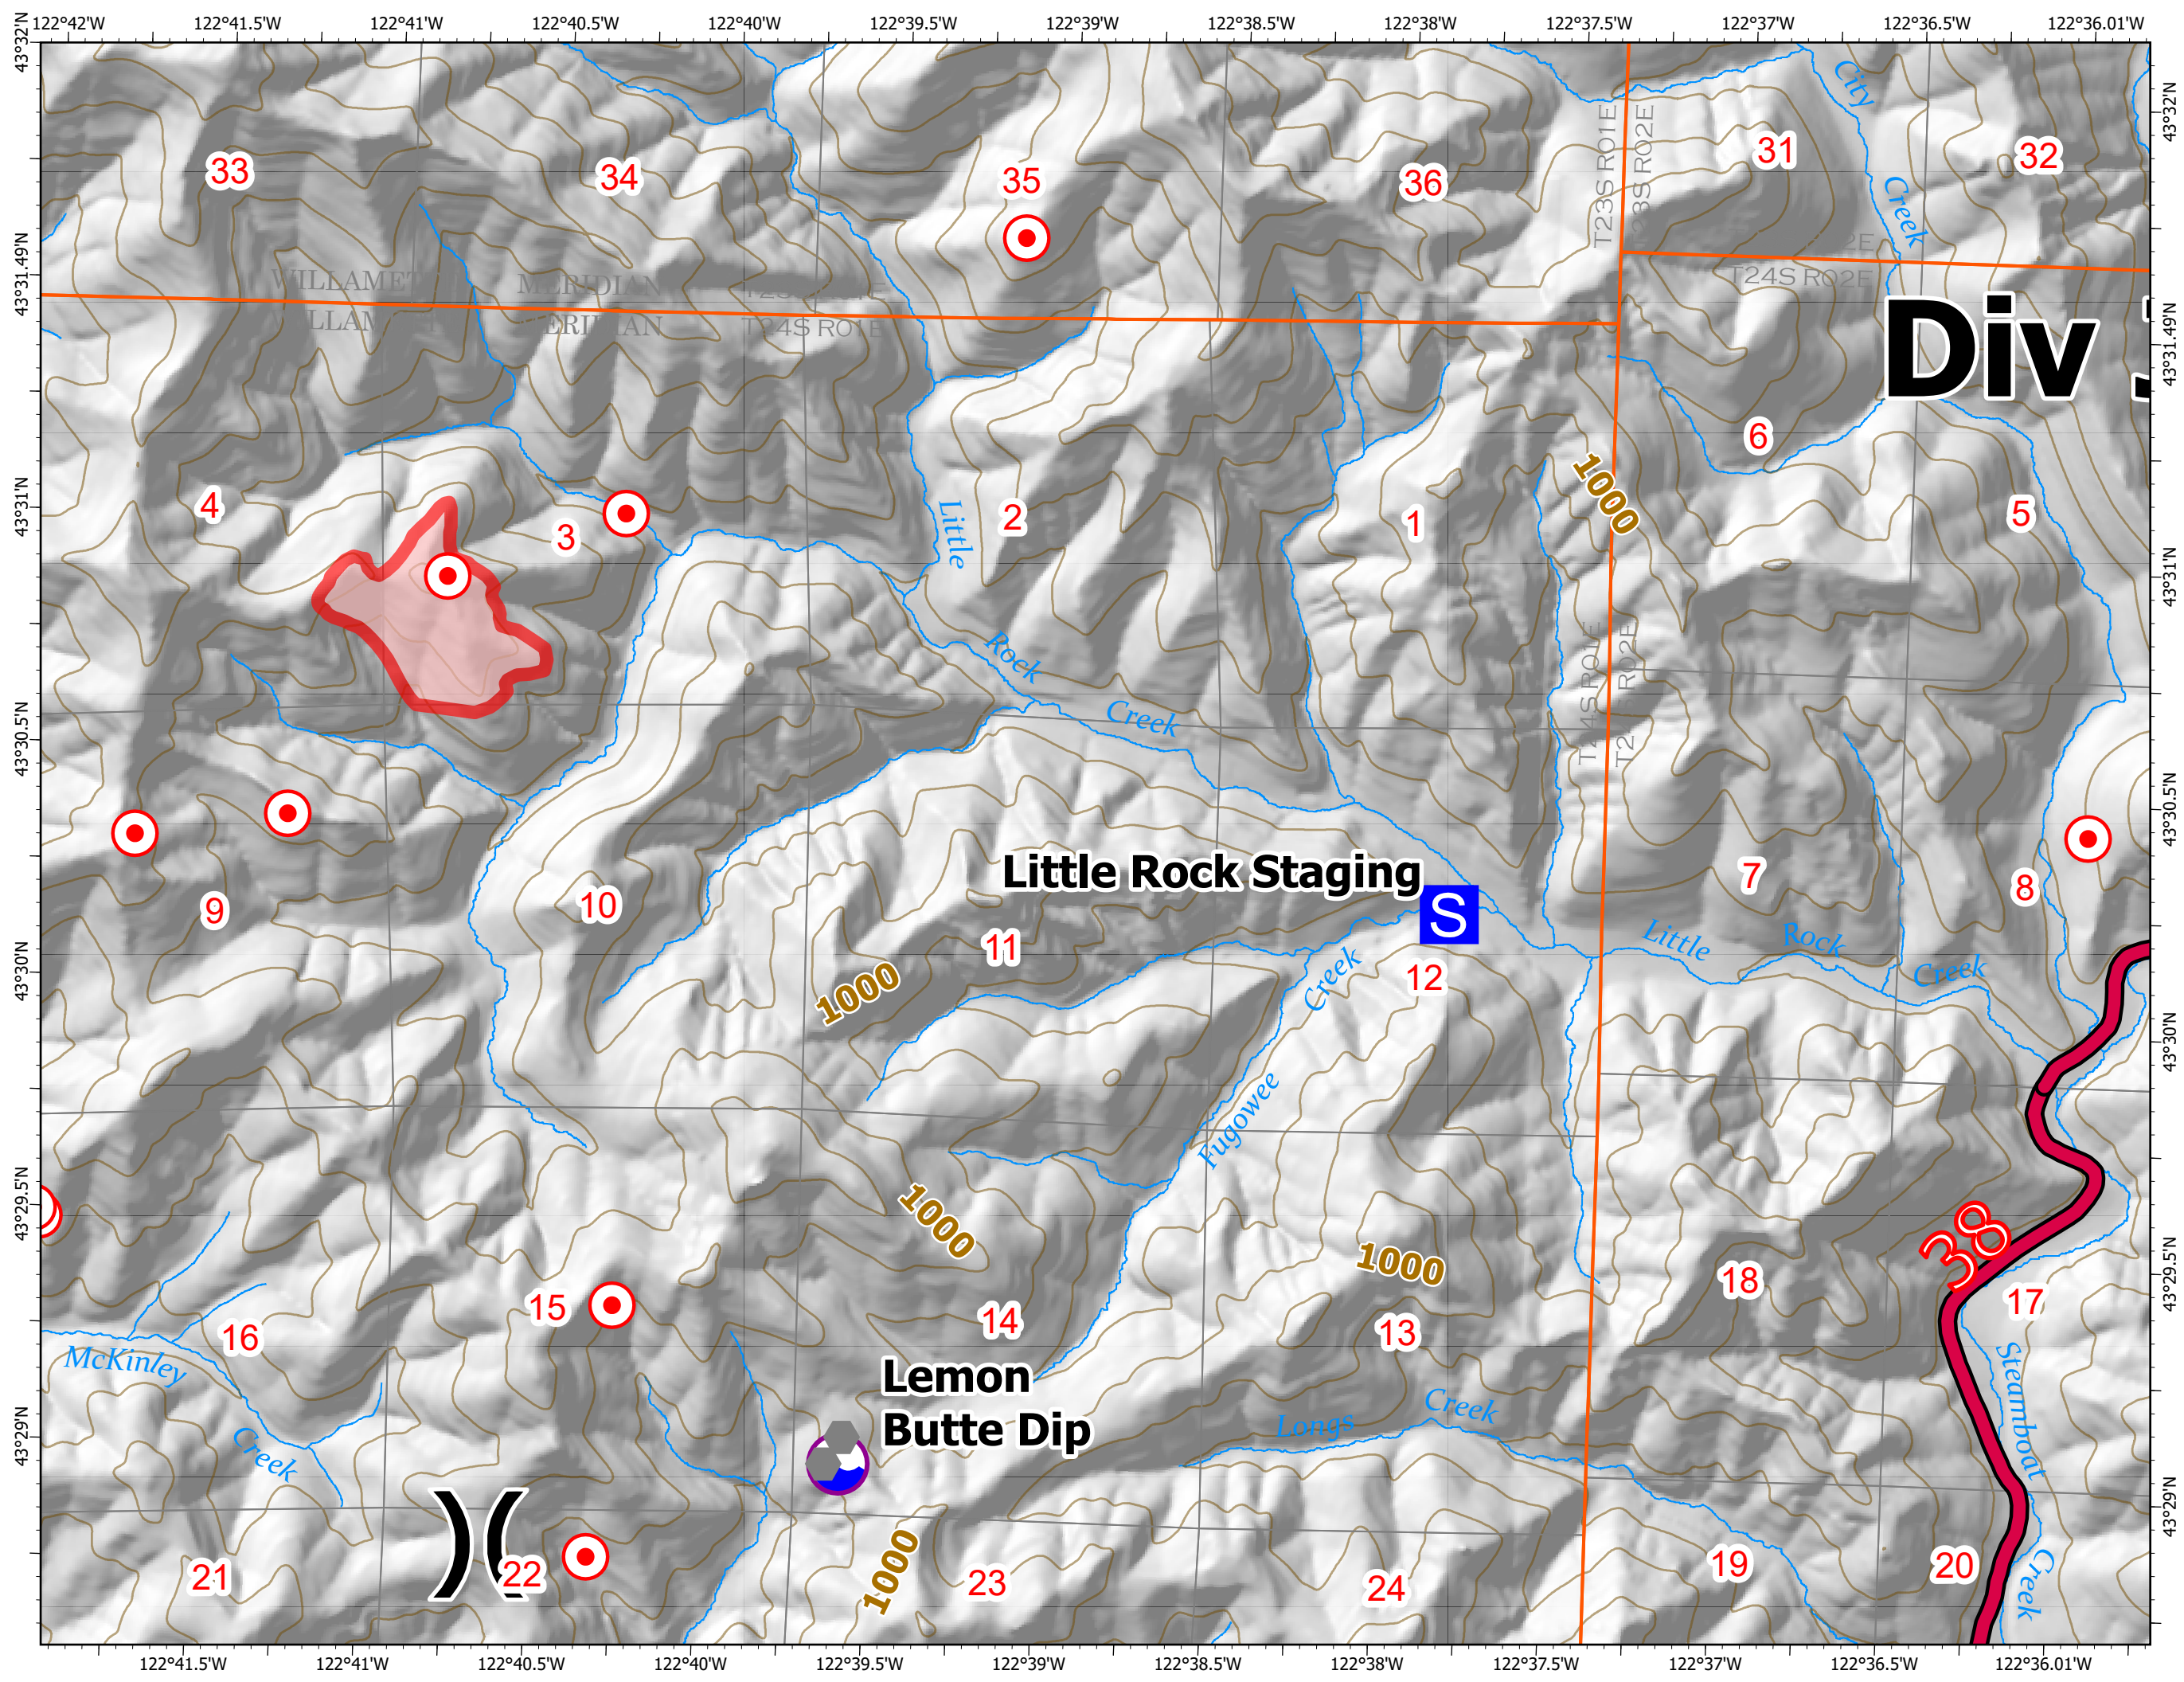

# IAP Map

## Rough Patch Complex OR-UPF-00373

08/01/2021 - 24hr

90+ acres at  
07/30/2021 @ 1930

- FS Mainlines
- Stream/River
- Contours 100ft
- Section
- Township

Page 2

7/31/2021 2019

North American 1983 Datum. Lat/Long Grid