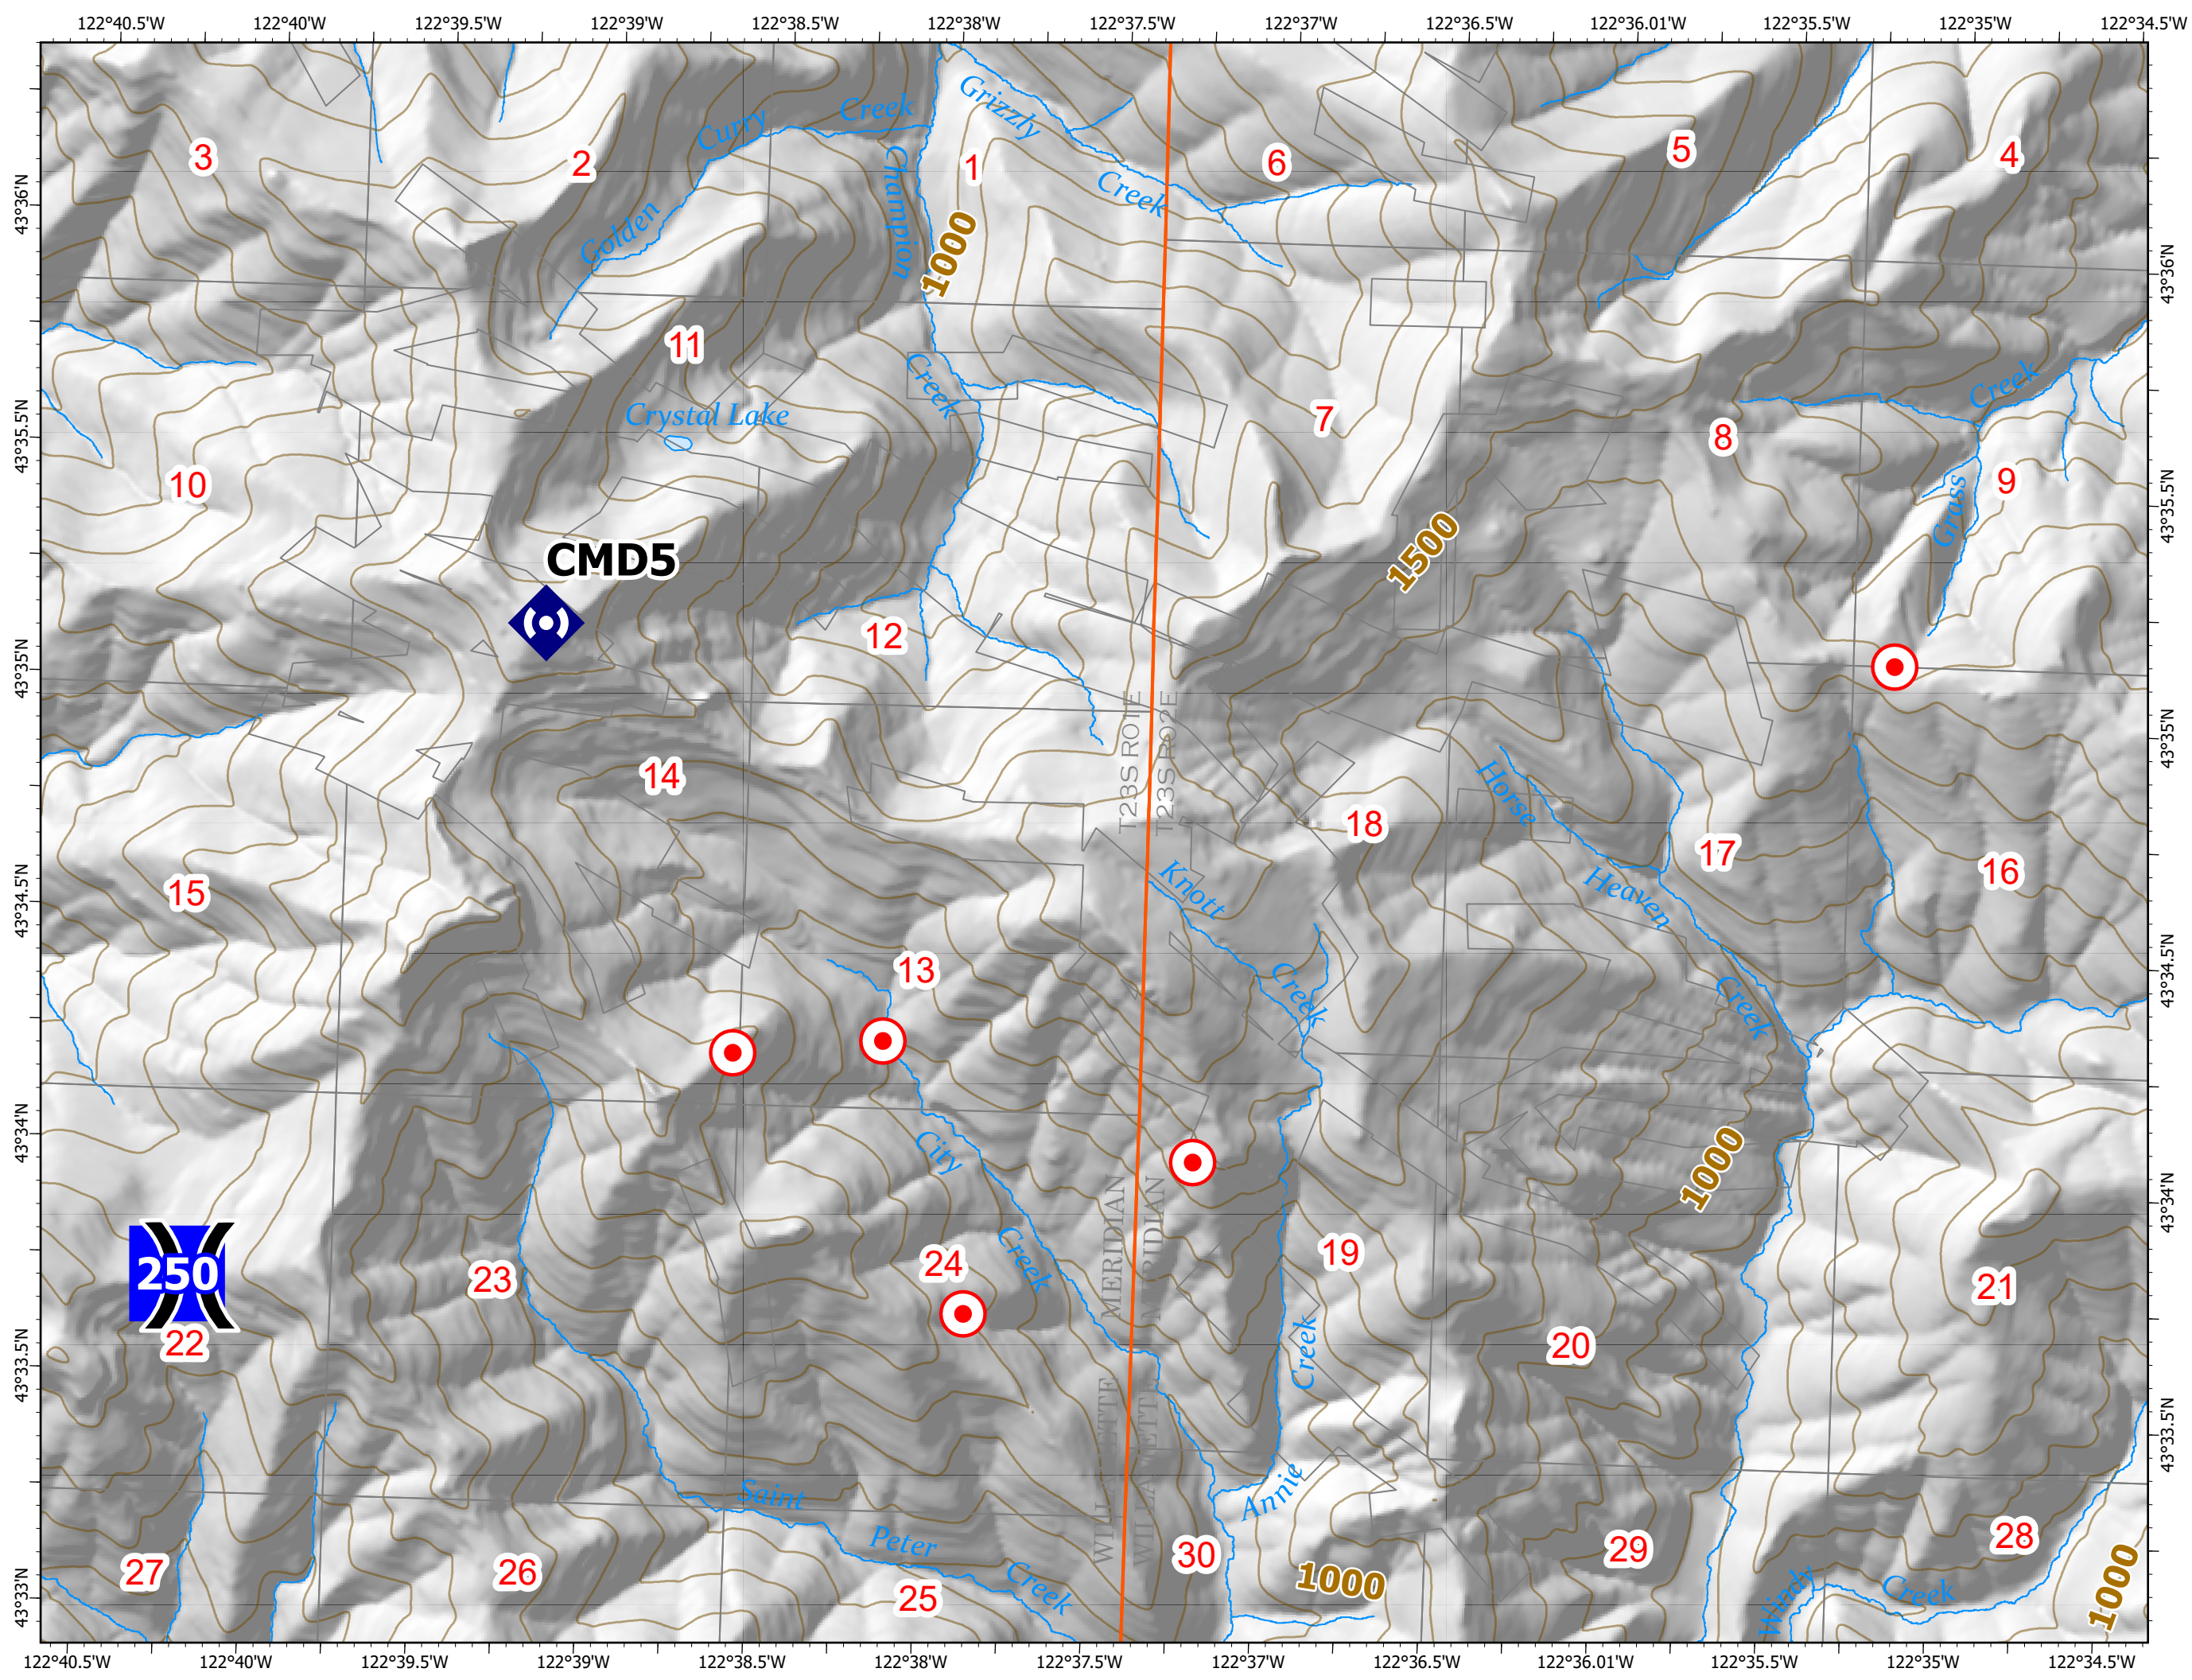

## Rough Patch Complex OR-UPF-00373

08/01/2021 - 24hr

90+ acres at  
07/30/2021 @ 1930

- FS Mainlines
- Stream/River
- Contours 100ft
- Section
- Township

Page 2

7/31/2021 2019

North American 1983 Datum. Lat/Long Grid

# IAP Map

## Rough Patch Complex OR-UPF-00373

08/01/2021 - 24hr

90+ acres at  
07/30/2021 @ 1930

- Stream/River
- Lake / Pond
- Contours 100ft
- Section
- Township

Page 3