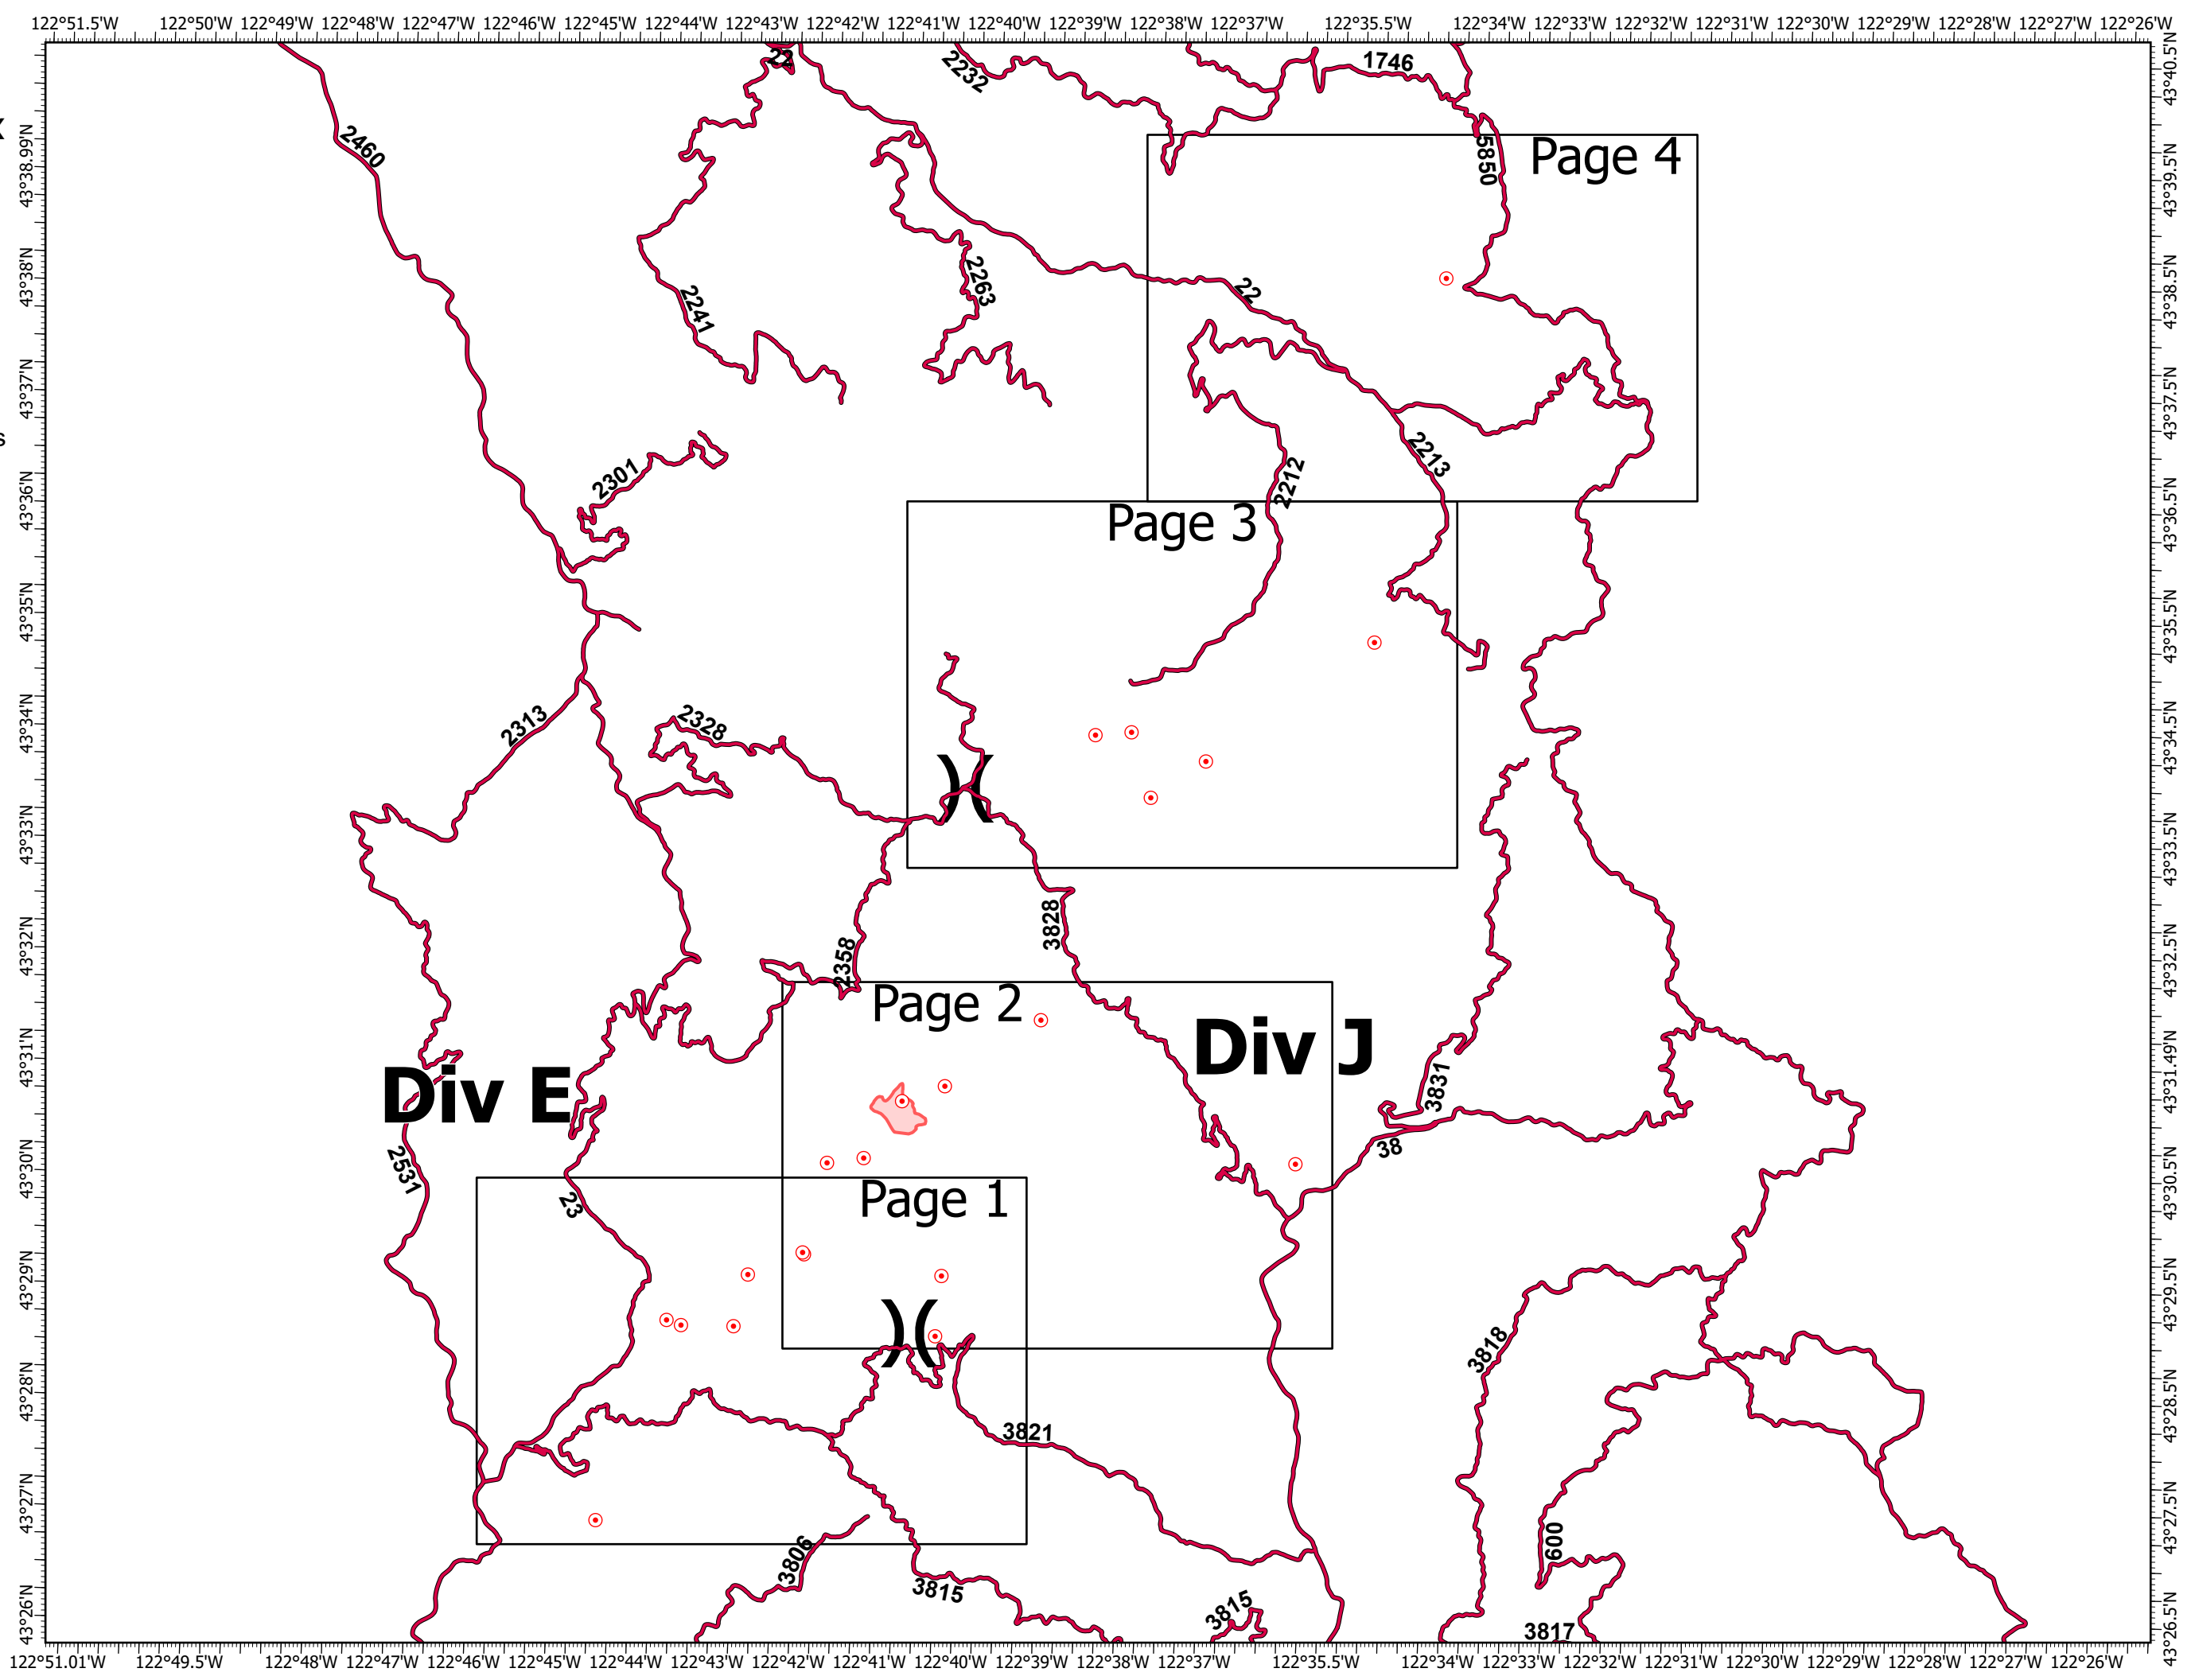

# IAP Map

## Rough Patch Complex

OR-UPF-00373

08/01/2021 - 24hr

90+ acres at  
07/30/2021 @ 1930

- FS Mainlines
- Stream/River
- Contours 100ft
- Section
- Township

Page 1

North American 1983 Datum. LatLong Grid

0 0.25 0.5 Miles

## Rough Patch Complex OR-UPF-00373

08/01/2021 - 24hr

90+ acres at  
07/30/2021 @ 1930

- FS Mainlines
- Stream/River
- Contours 100ft
- Section
- Township

Page 2

7/31/2021 2019

North American 1983 Datum. Lat/Long Grid