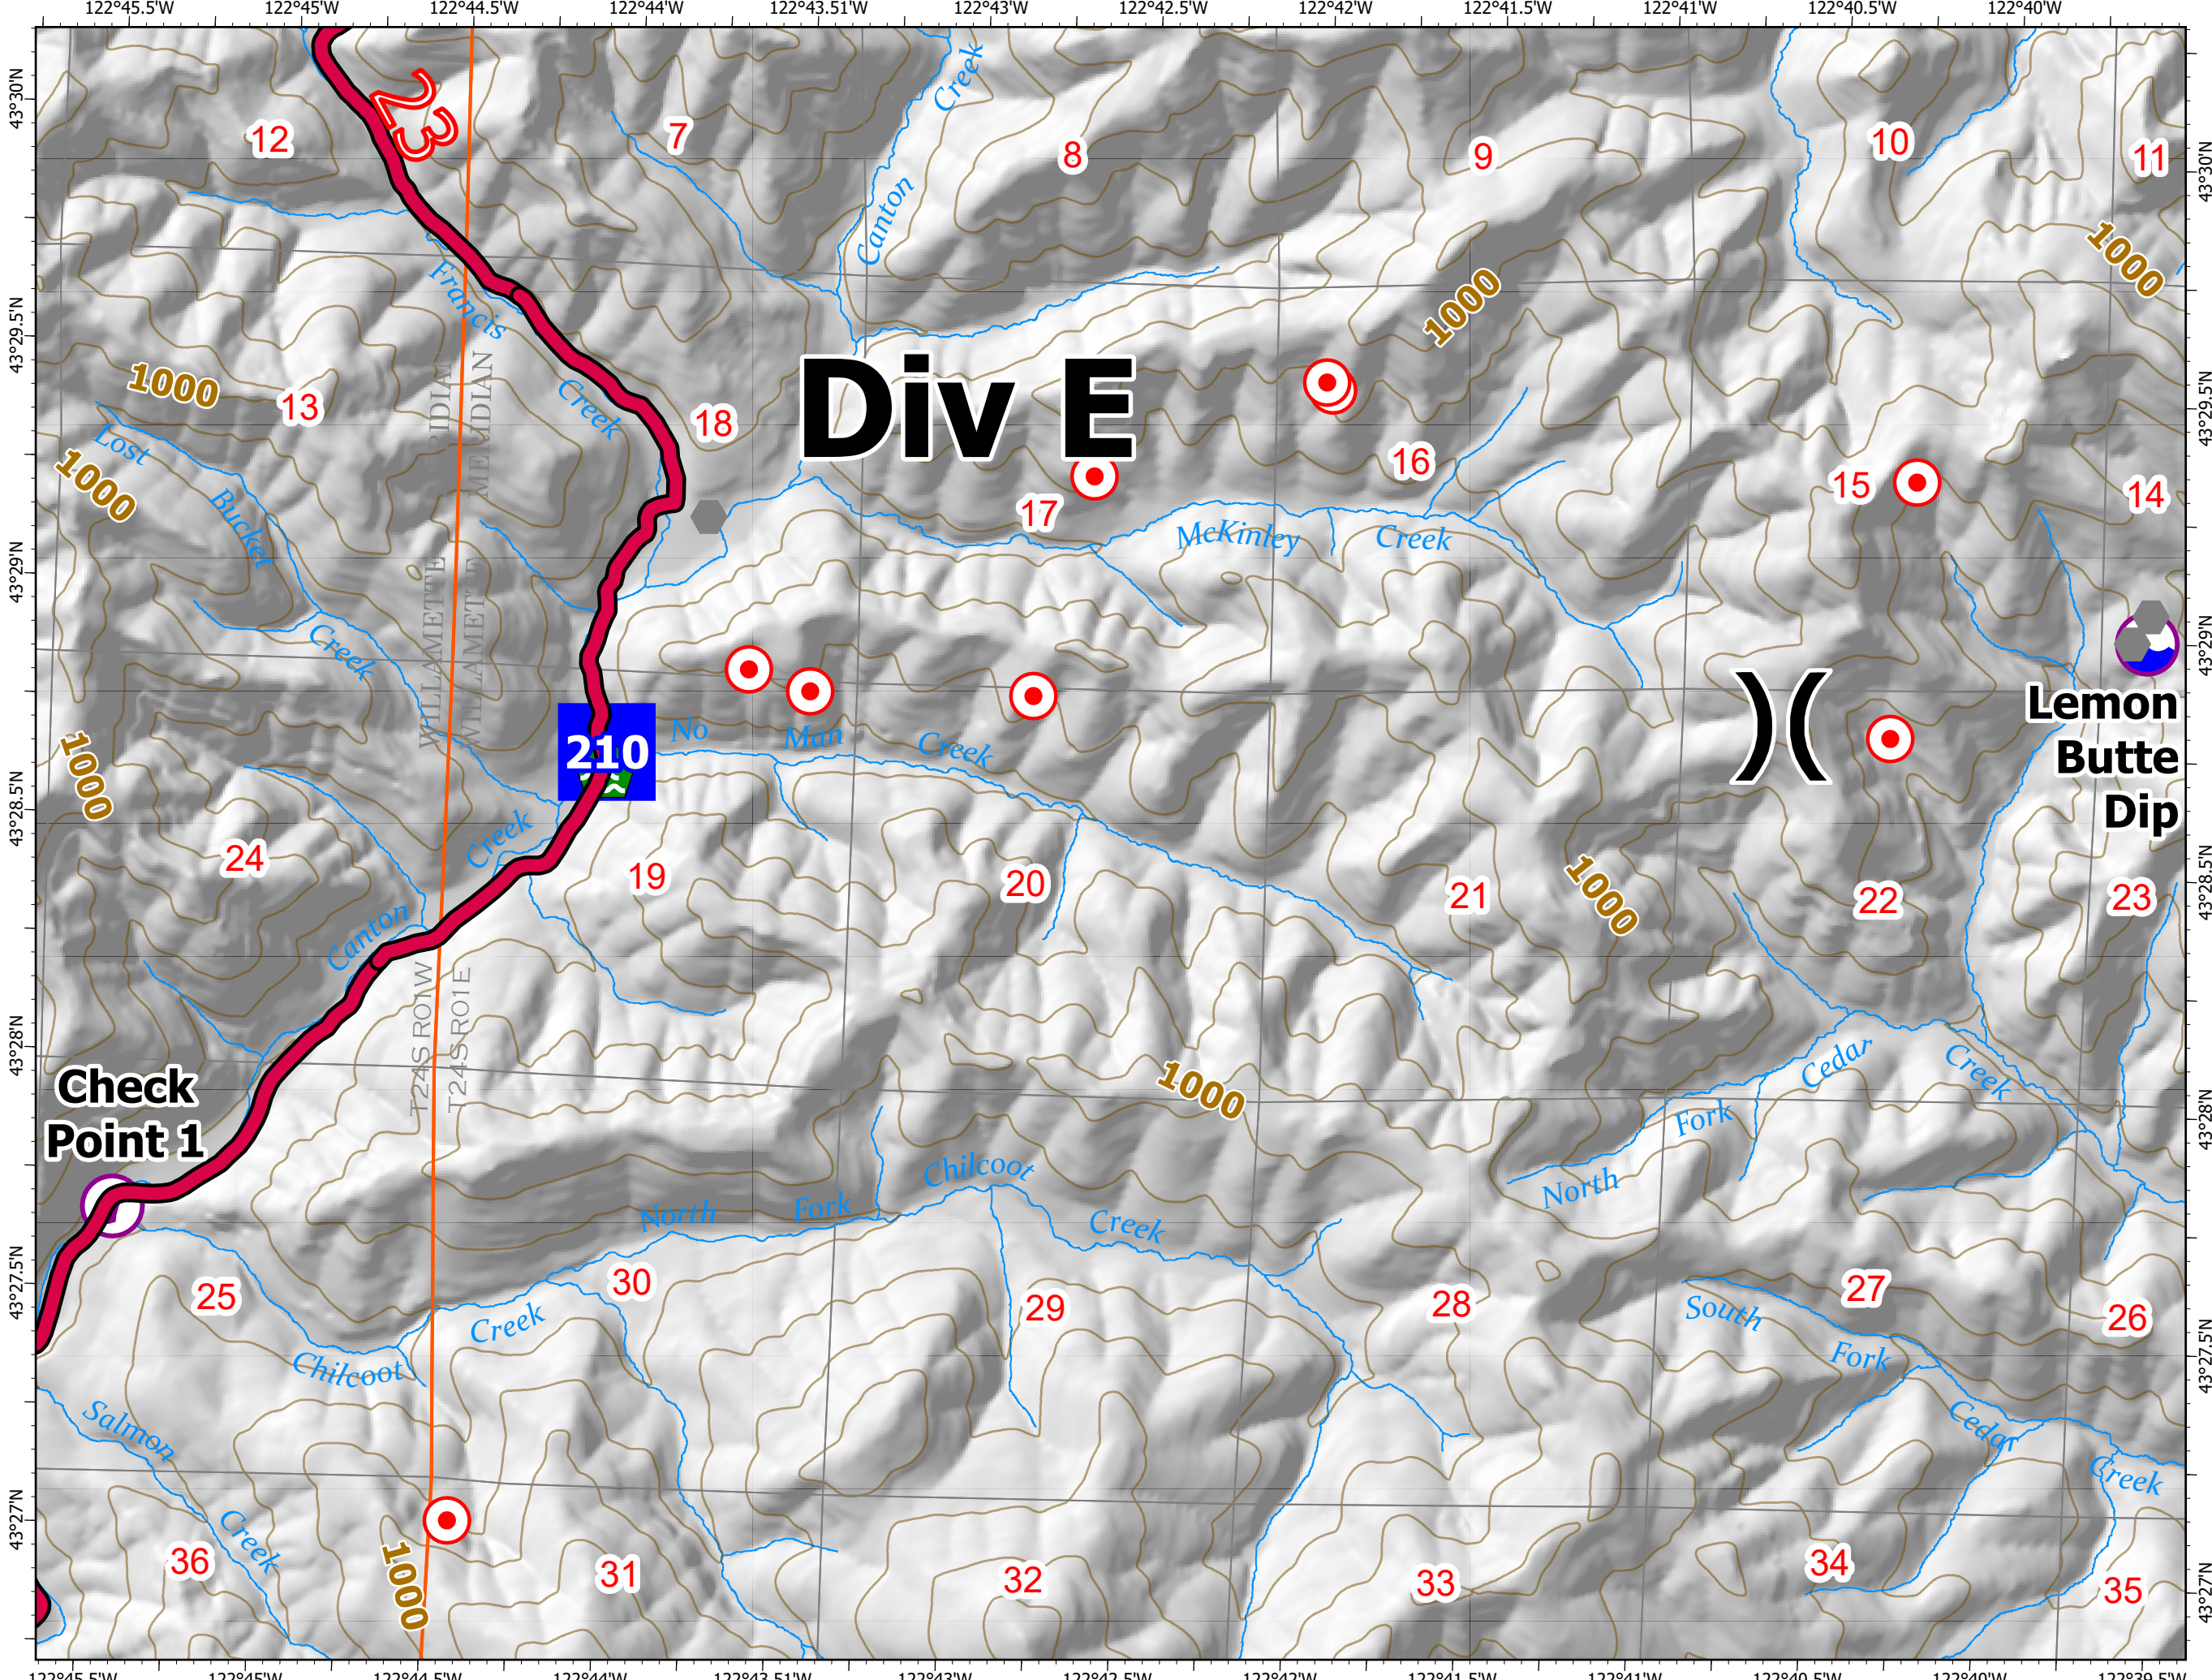

# IAP Map

## Rough Patch Complex

OR-UPF-00373

08/01/2021 - 24hr

90+ acres at  
07/30/2021 @ 1930

- FS Mainlines
- Stream/River
- Contours 100ft
- Section
- Township

Page 1

North American 1983 Datum. LatLong Grid

0 0.25 0.5 Miles

## Rough Patch Complex OR-UPF-00373

08/01/2021 - 24hr

90+ acres at  
07/30/2021 @ 1930

- FS Mainlines
- Stream/River
- Contours 100ft
- Section
- Township

Page 2

7/31/2021 2019

North American 1983 Datum. Lat/Long Grid