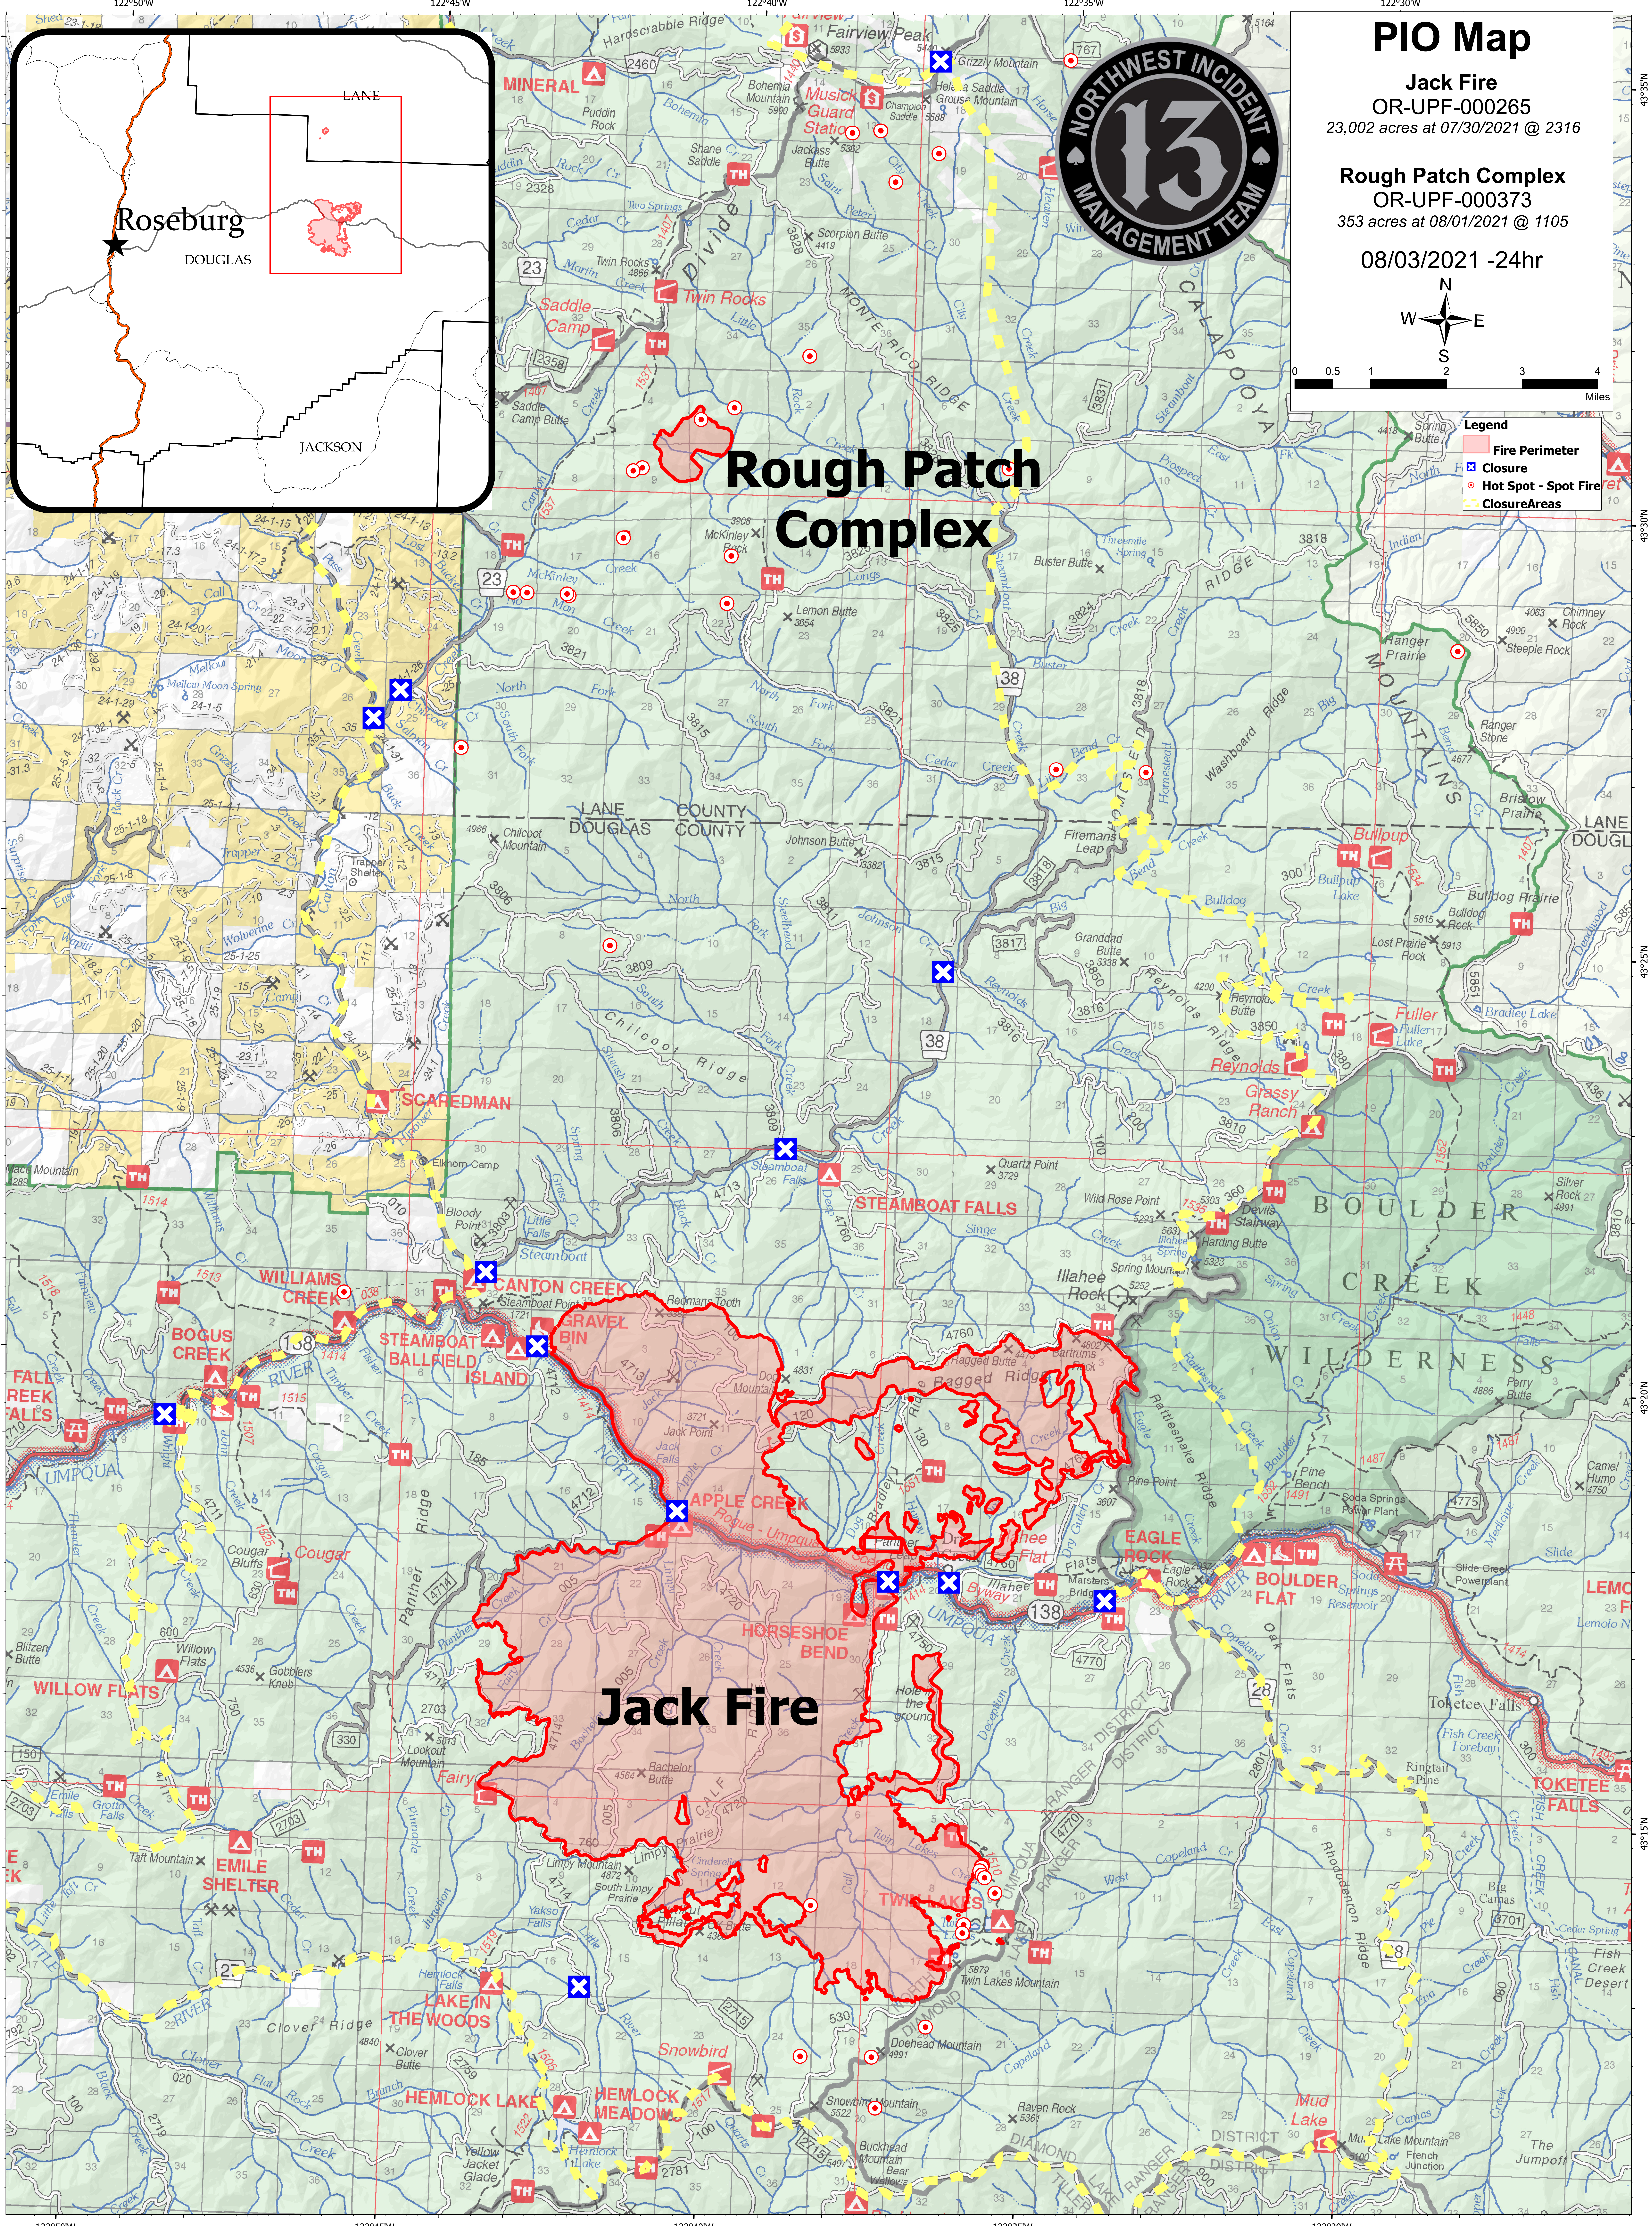

PIO Map

Jack Fire
OR-UPF-000265
23,002 acres at 07/30/2021 @ 2316

Rough Patch Complex
OR-UPF-000373
353 acres at 08/01/2021 @ 1105

08/03/2021 -24hr

- Legend**
- Fire Perimeter
 - Closure
 - Hot Spot - Spot Fire
 - Closure Areas

Rough Patch Complex

Jack Fire