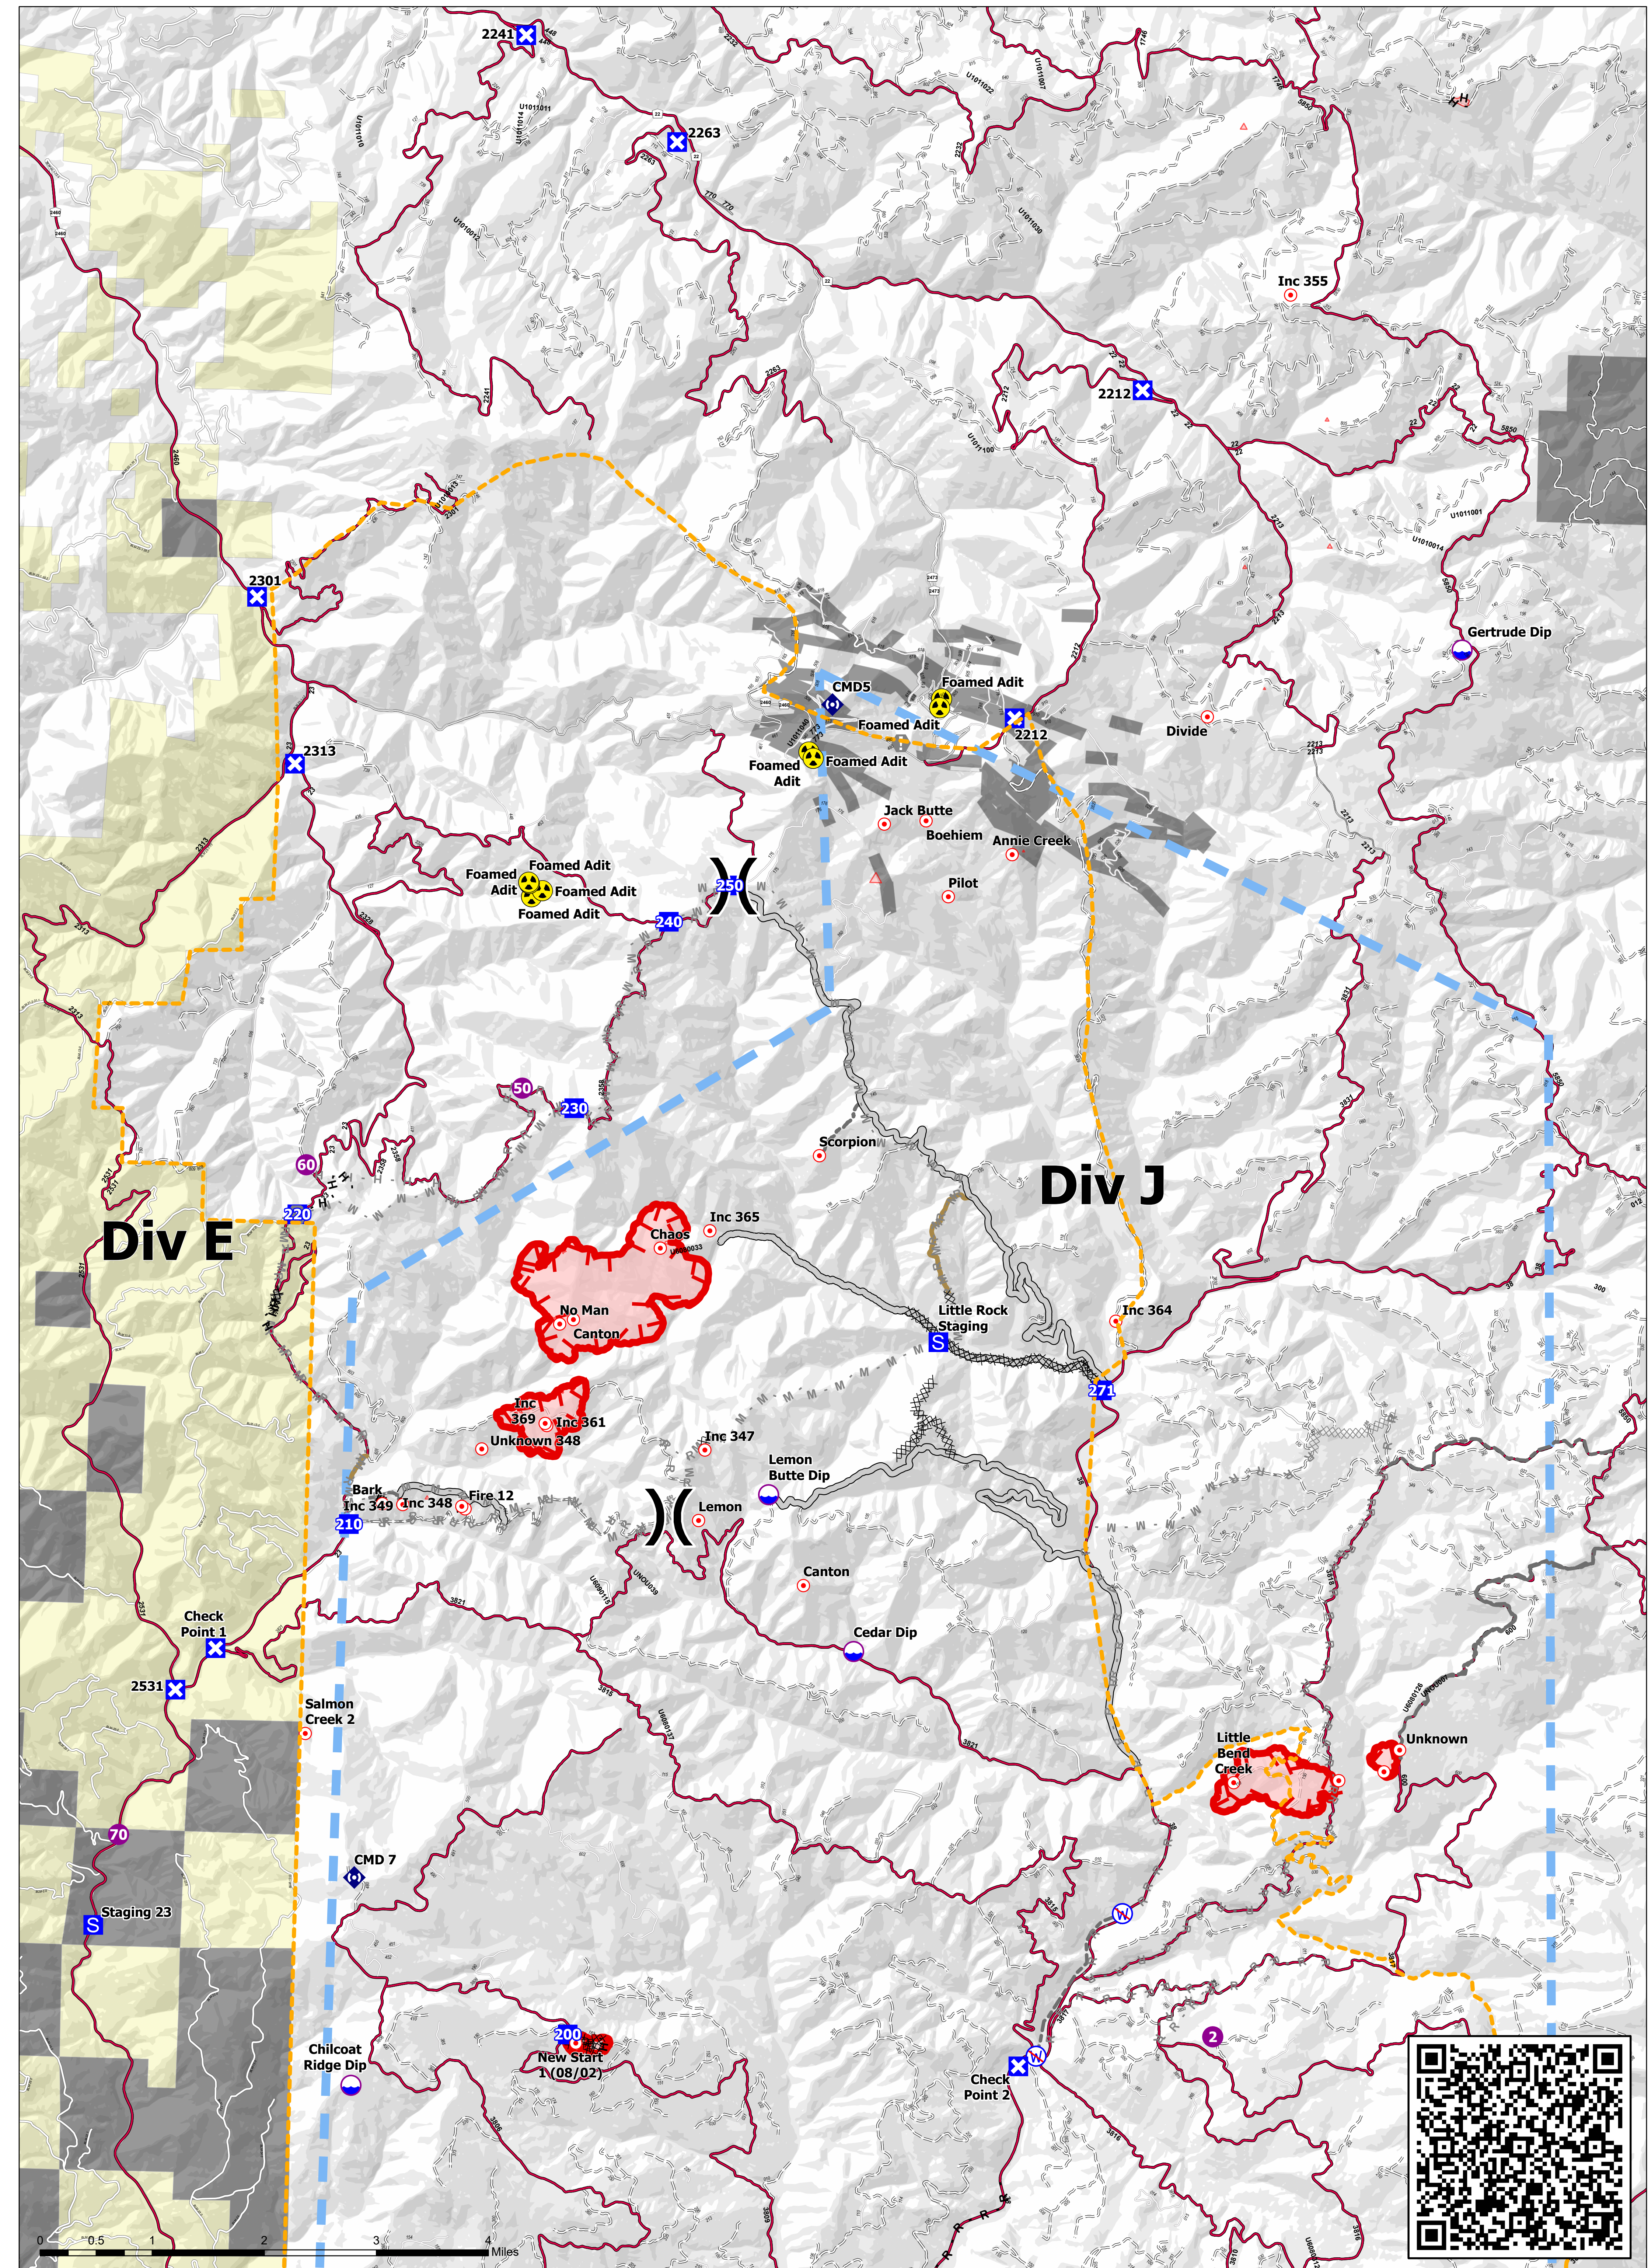

Jack Fire

OR-UPF-000265

Briefing Map
 08/06/2021 - 24hr
 23,454 ac. on 08/04/2021 @ 2245

Rough Patch Complex

OR-UPF-000373 1,183 ac. on 08/04/2021 @ 2300

Closure Areas	Value at Risk	Planned Road as Line
BLM	Mobile Weather Unit	Access or Improved Road
Private	Repeater	Other
Dip Site	Hazard	Repair Line
Helispot	Restricted Water Source	Escape Route
Division Break	Completed Burnout	Foam Drop
Drop Point	Completed Dozer Line	Retardant Drop
Closure	Completed Hand Line	Temporary Flight Restriction
Camp	Completed Road as Line	Fire Edge
Staging Area	Planned Dozer Line	Contained Line
Hot Spot - Spot Fire	Planned Fuel Break	Wildfire Daily Fire Perimeter
	Planned Hand Line	