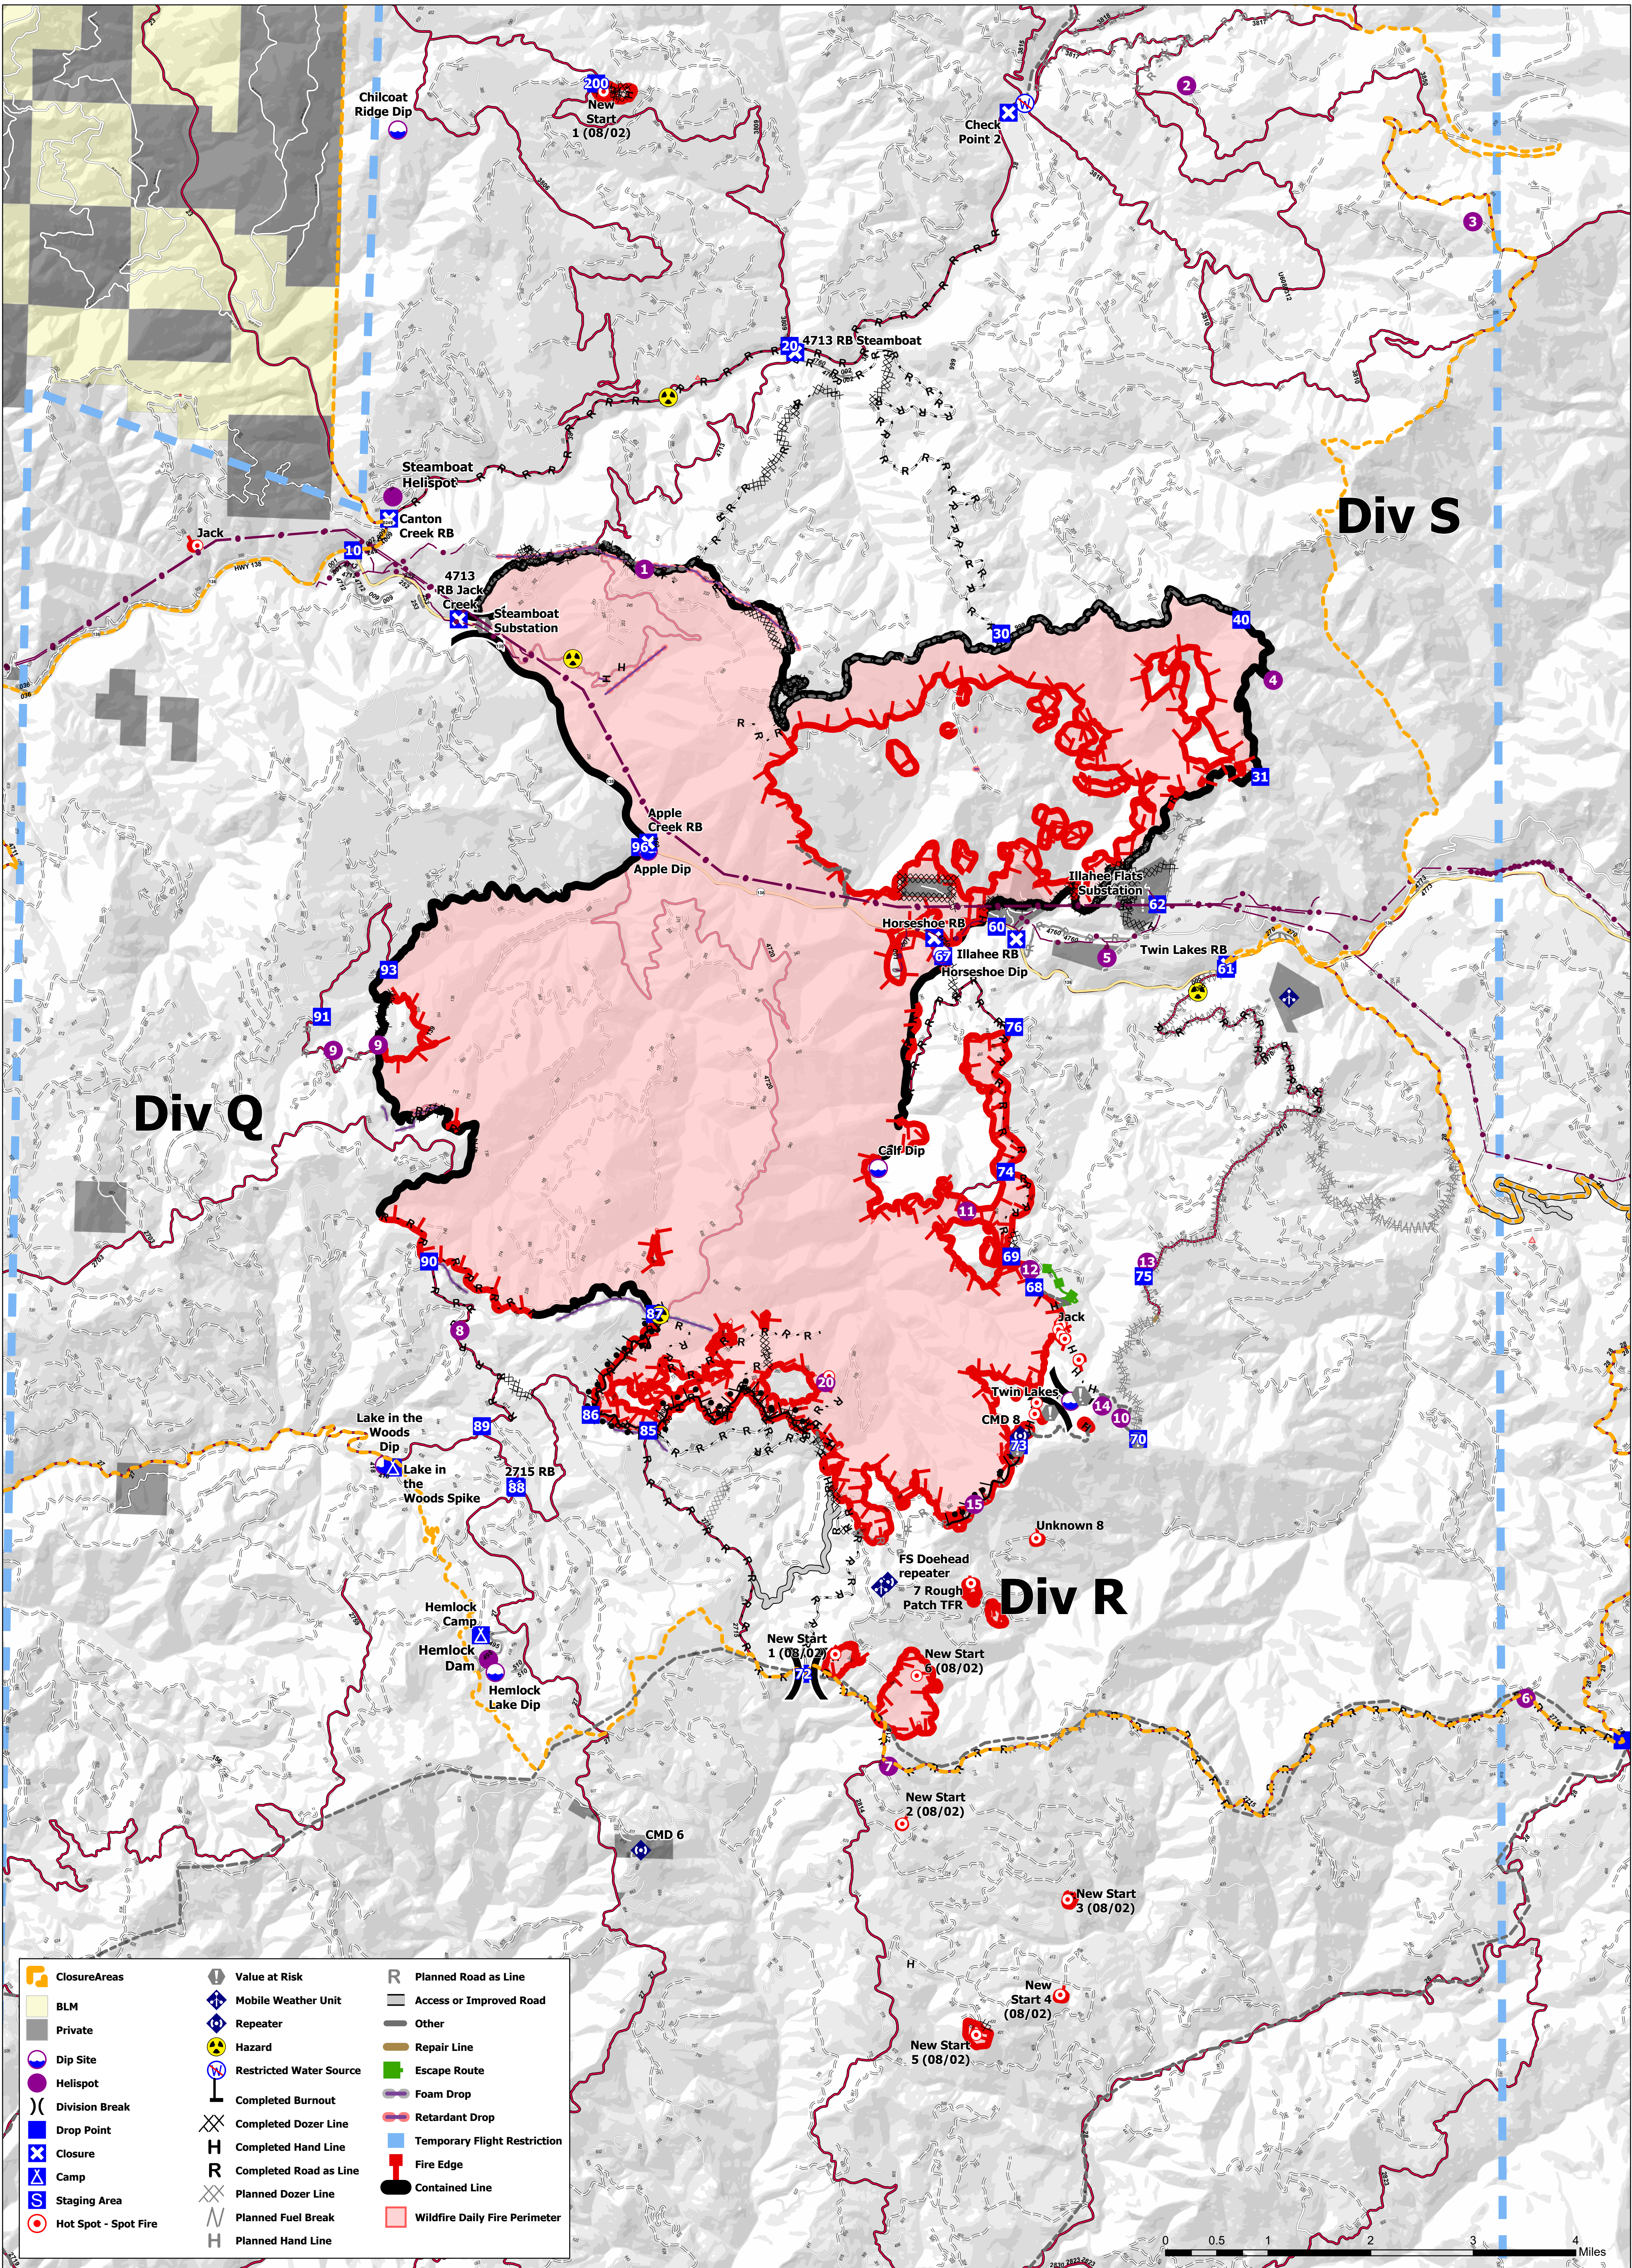

Jack Fire

OR-UPF-000265

Briefing Map
 08/06/2021 - 24hr
 23,454 ac. on 08/04/2021 @ 2245

Rough Patch Complex

OR-UPF-000373 1,183 ac. on 08/04/2021 @ 2300

Closure Areas	Value at Risk	Planned Road as Line
BLM	Mobile Weather Unit	Access or Improved Road
Private	Repeater	Other
Dip Site	Hazard	Repair Line
Helispot	Restricted Water Source	Escape Route
Division Break	Completed Burnout	Foam Drop
Drop Point	Completed Dozer Line	Retardant Drop
Closure	Completed Hand Line	Temporary Flight Restriction
Camp	Completed Road as Line	Fire Edge
Staging Area	Planned Dozer Line	Contained Line
Hot Spot - Spot Fire	Planned Fuel Break	Wildfire Daily Fire Perimeter
	Planned Hand Line	