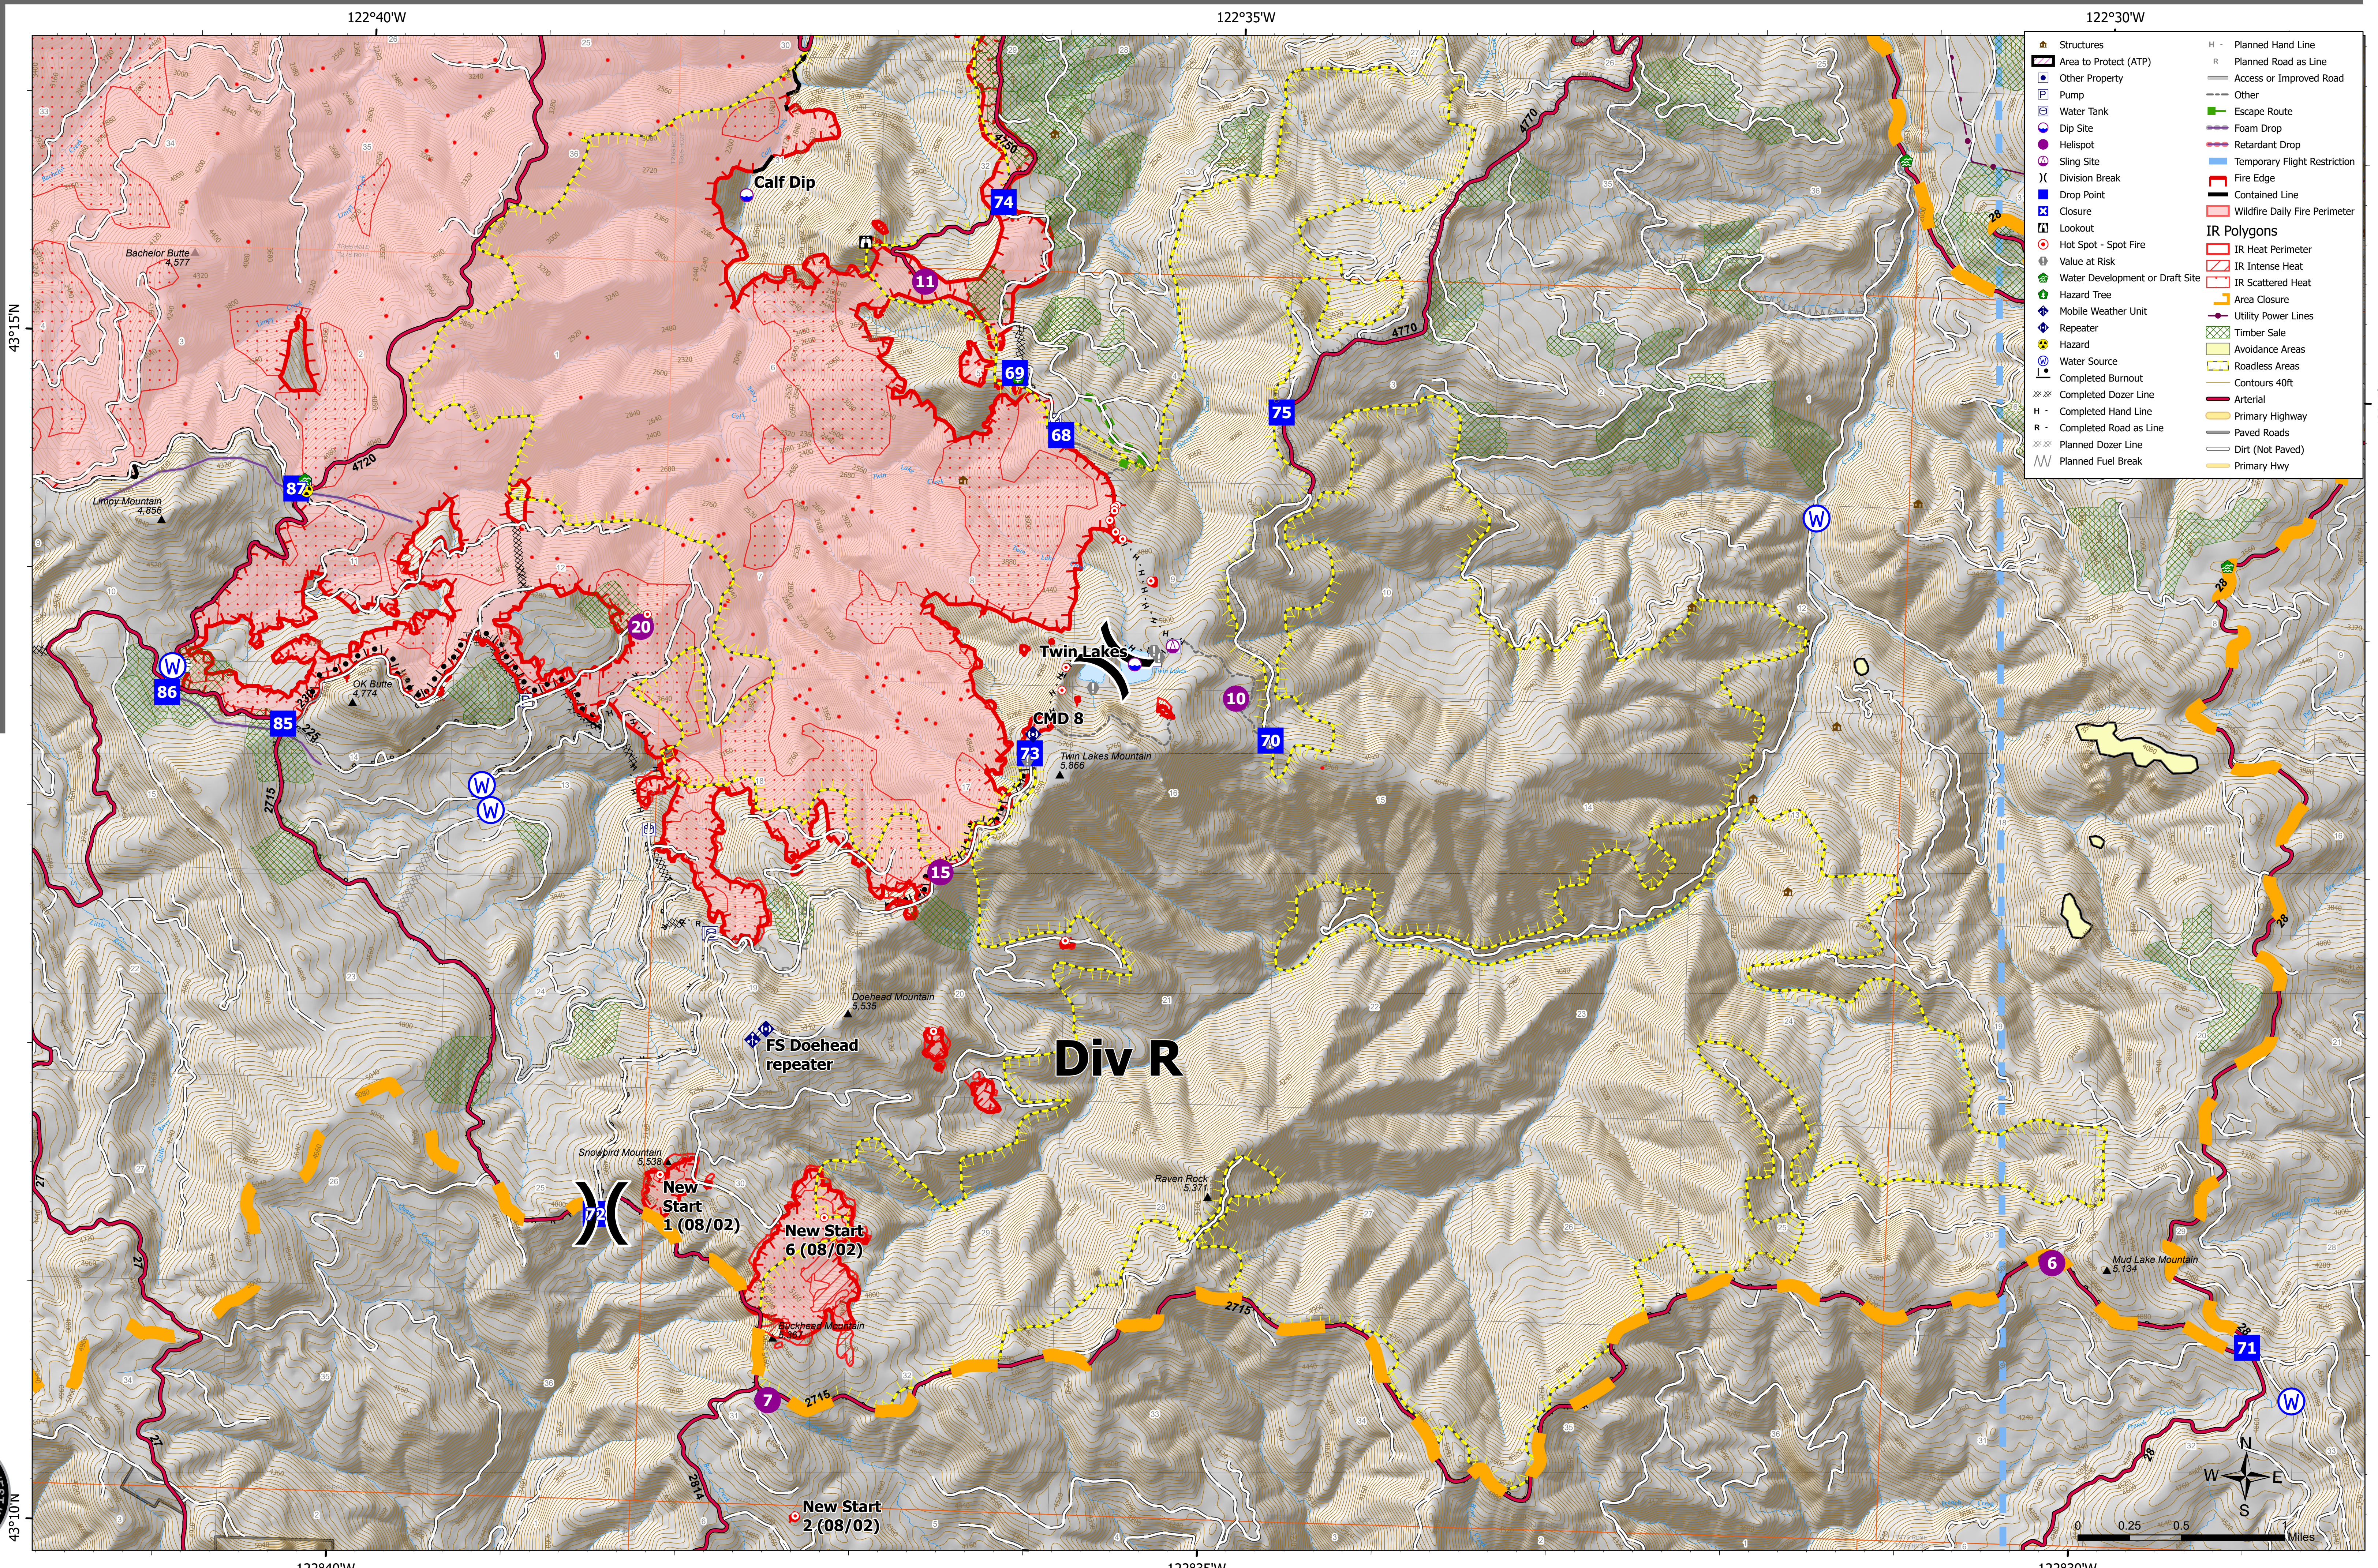

JACK FIRE

OR-UPF-000265

08/06/2021 - 24HR

OPERATIONS MAP

JACK FIRE Div Q/R/S

23,644 acres as of 08/05/2021 @ 2230

122°40'W

122°35'W

122°30'W

43°15'N

43°15'N

Div R

New Start 1 (08/02)

New Start 6 (08/02)

New Start 2 (08/02)

CMD 8

FS Doehead repeater

Twin Lakes

Calf Dip