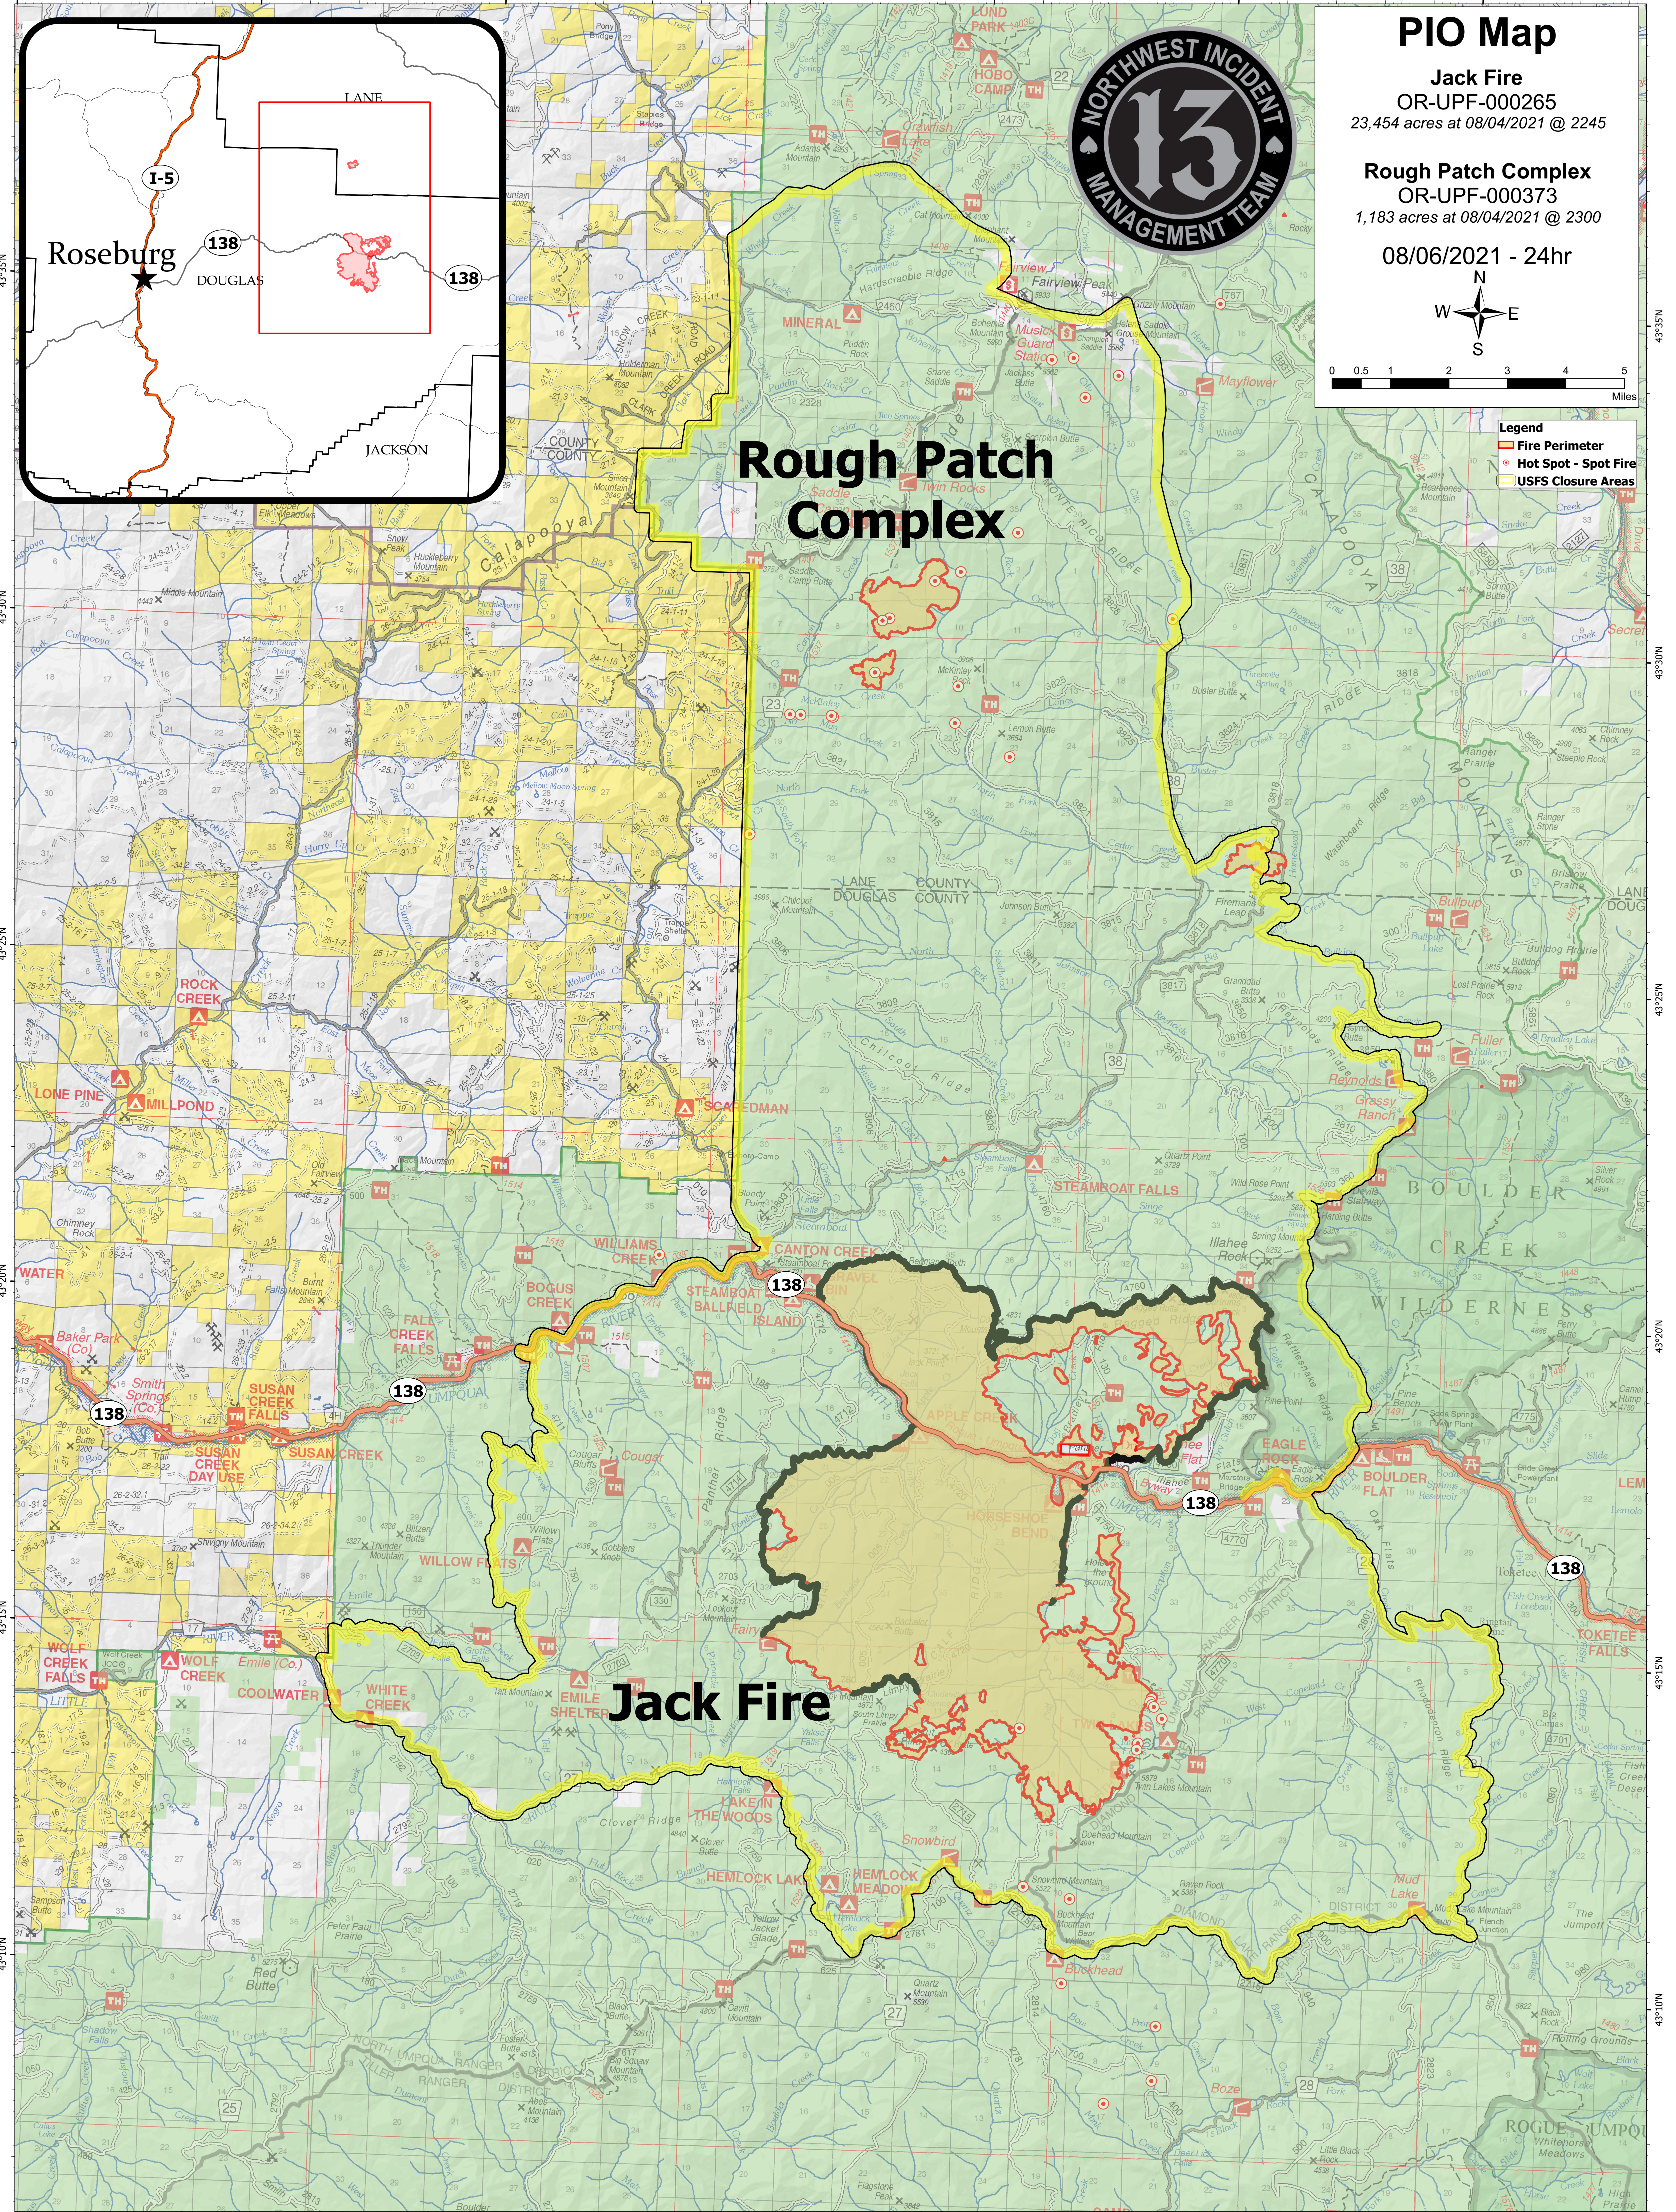

122°35'W 122°30'W 122°25'W 122°20'W 122°15'W 122°10'W 122°5'W 122°0'W

PIO Map

Jack Fire
OR-UPF-000265
23,454 acres at 08/04/2021 @ 2245

Rough Patch Complex
OR-UPF-000373
1,183 acres at 08/04/2021 @ 2300

08/06/2021 - 24hr

- Legend**
- Fire Perimeter
 - Hot Spot - Spot Fire
 - USFS Closure Areas

Rough Patch Complex

Jack Fire

122°55'W 122°50'W 122°45'W 122°40'W 122°35'W 122°30'W