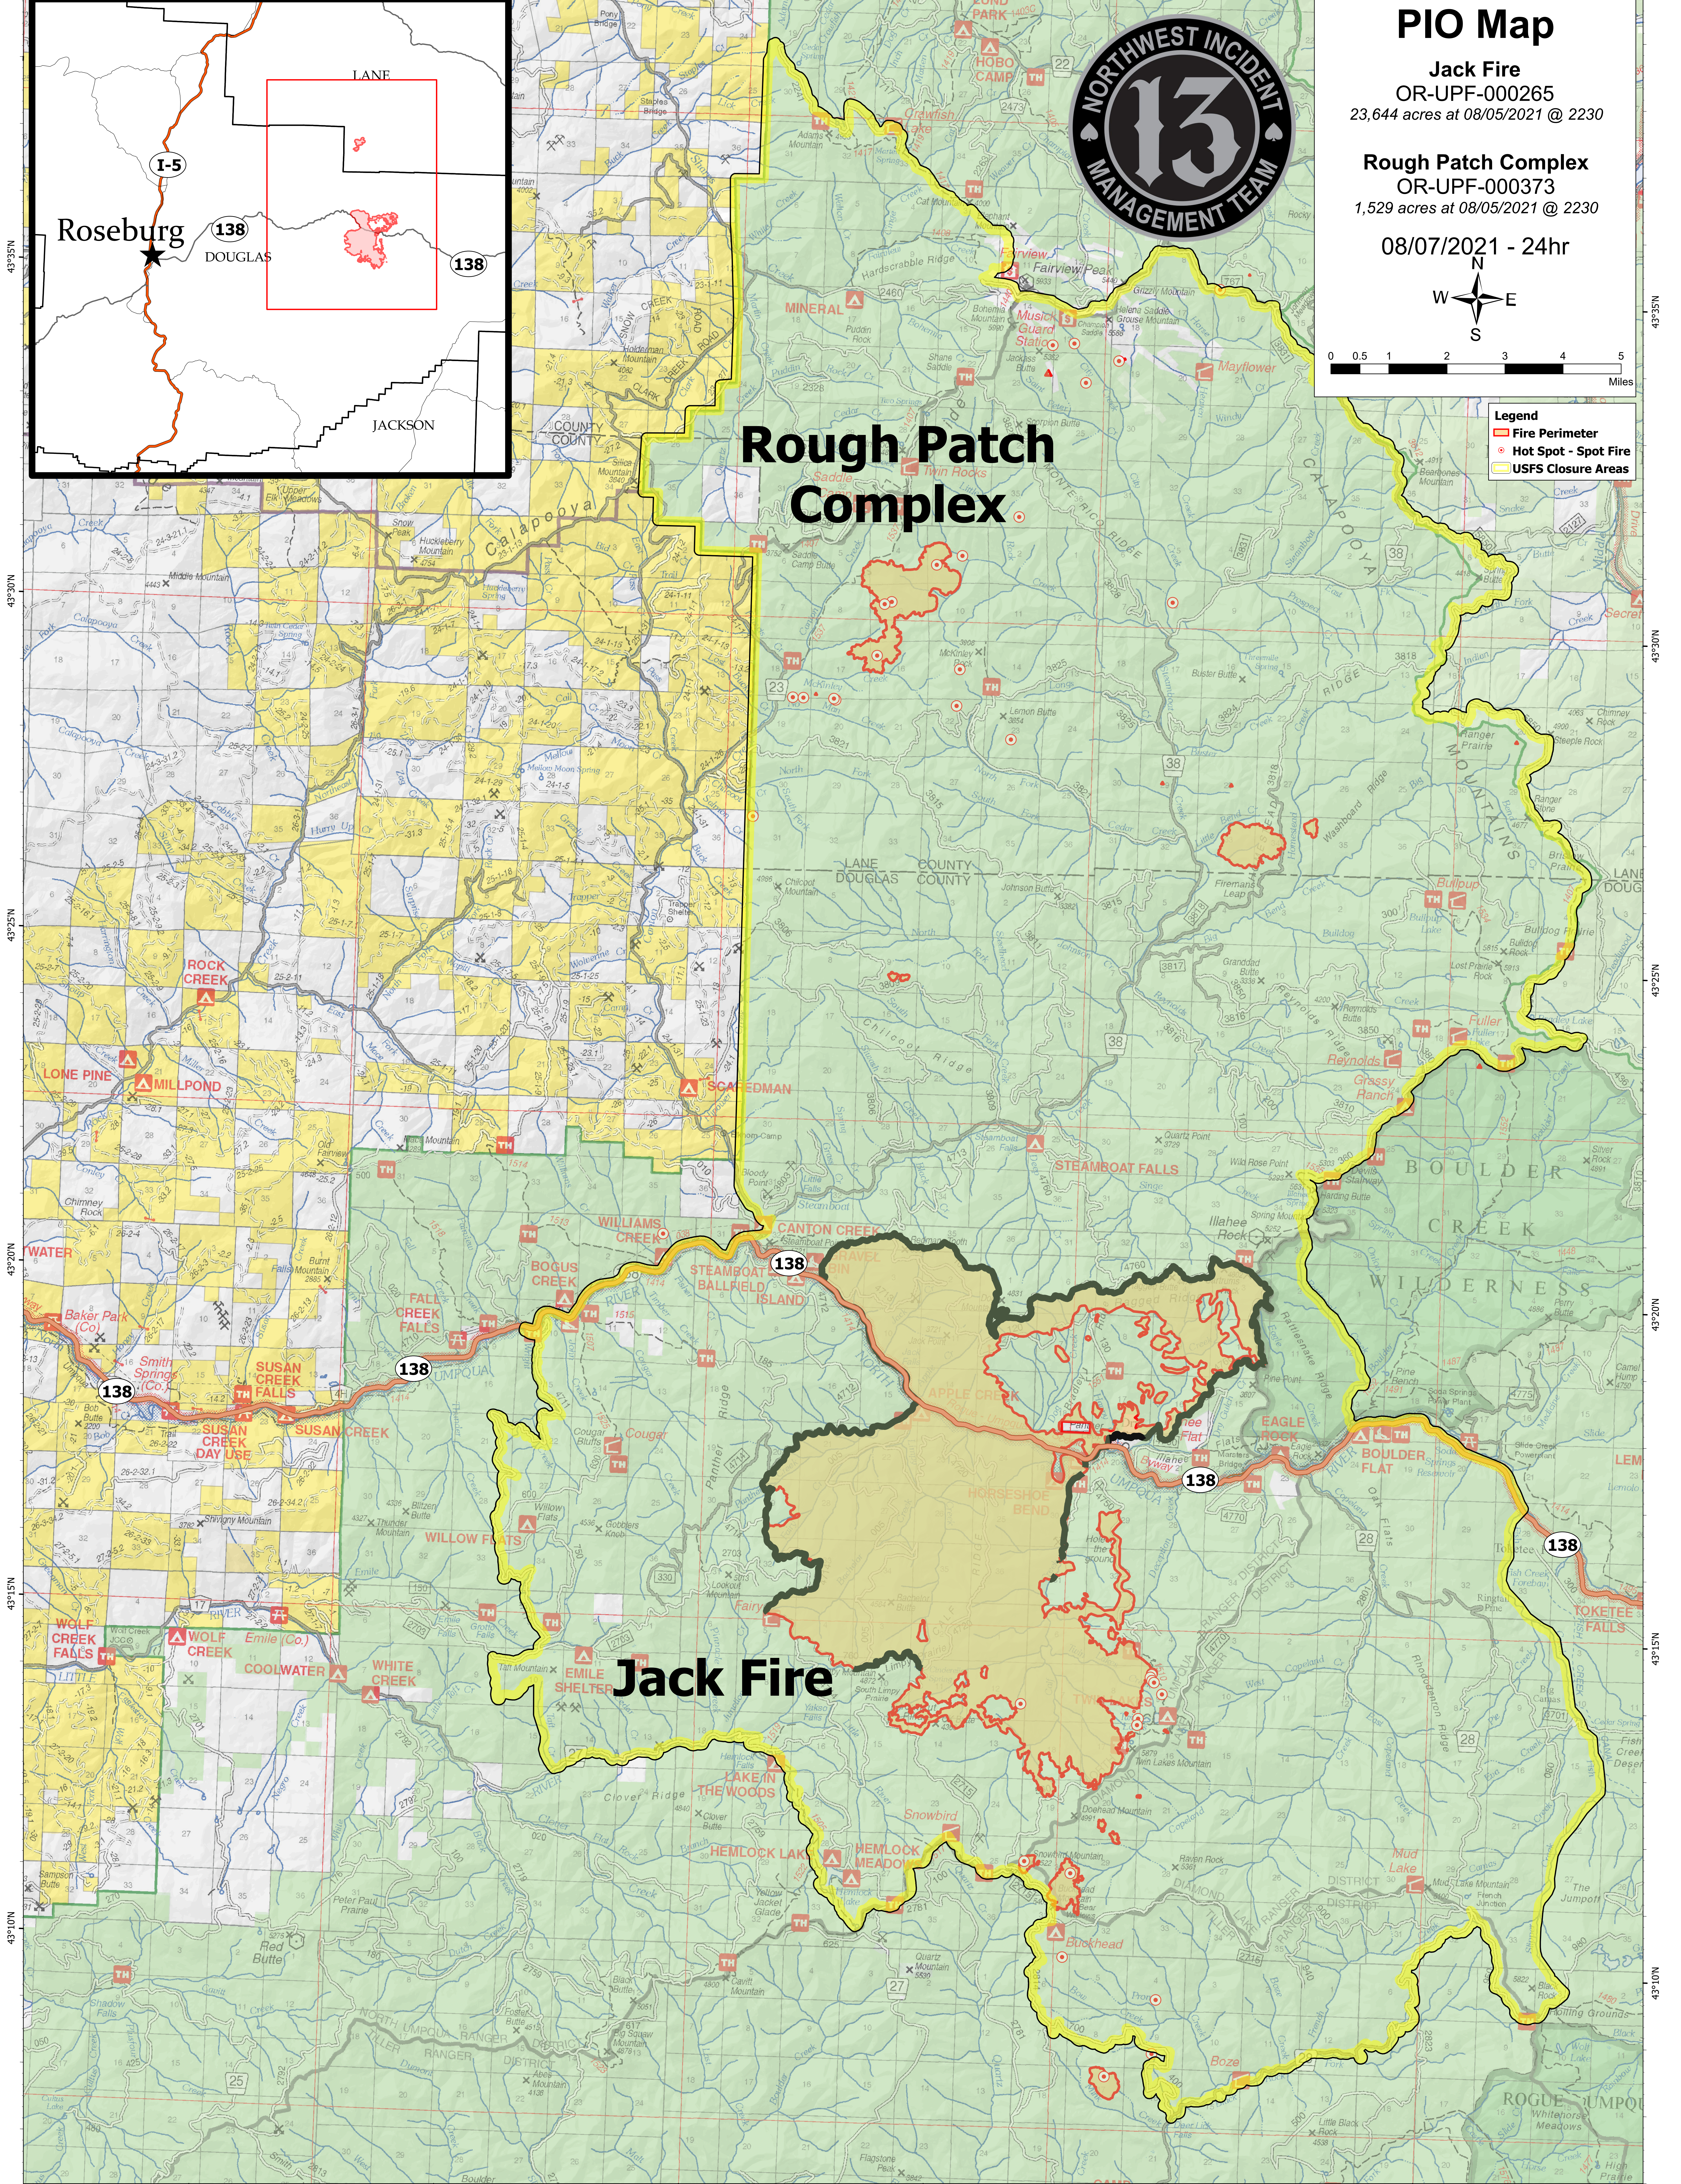

122°35'W 122°30'W 122°25'W 122°20'W 122°15'W 122°10'W 122°5'W 122°0'W

PIO Map

Jack Fire
OR-UPF-000265
23,644 acres at 08/05/2021 @ 2230

Rough Patch Complex
OR-UPF-000373
1,529 acres at 08/05/2021 @ 2230

08/07/2021 - 24hr

- Legend**
- Fire Perimeter
 - Hot Spot - Spot Fire
 - USFS Closure Areas

Rough Patch Complex

Jack Fire

122°55'W 122°50'W 122°45'W 122°40'W 122°35'W 122°30'W