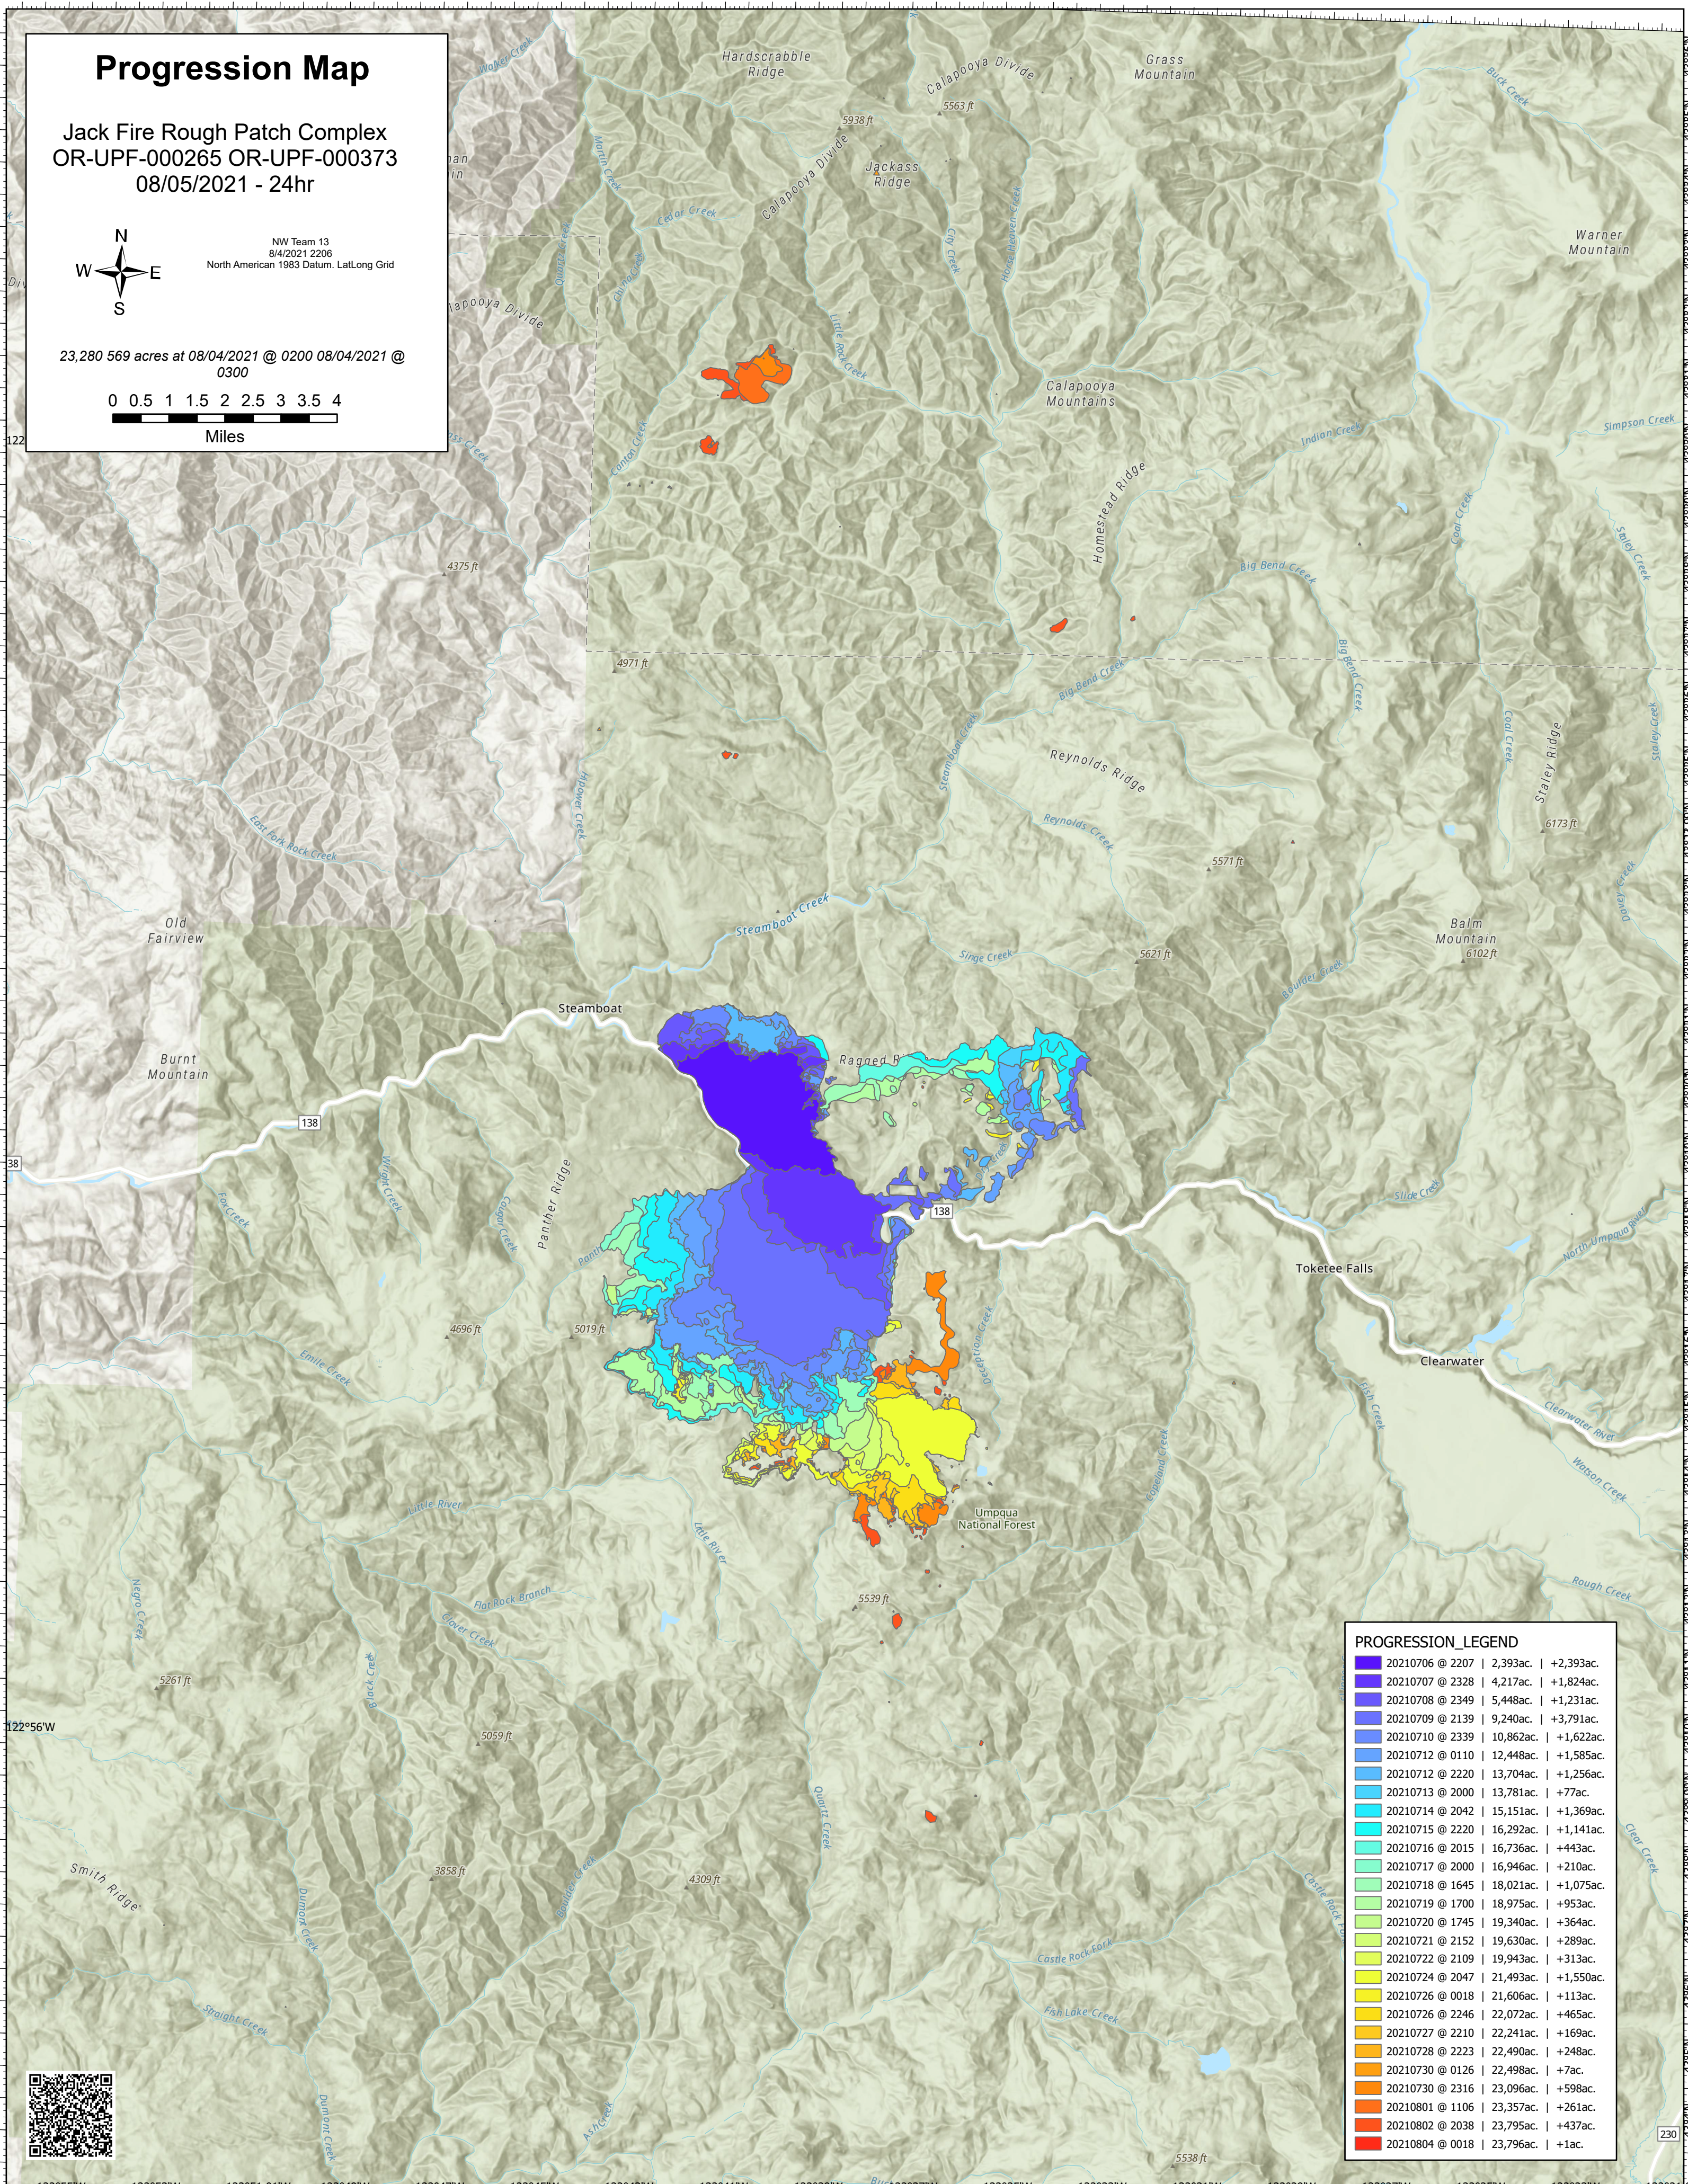

Progression Map

Jack Fire Rough Patch Complex
 OR-UPF-000265 OR-UPF-000373
 08/05/2021 - 24hr

NW Team 13
 8/4/2021 2206
 North American 1983 Datum, Lat,Long Grid

23,280 569 acres at 08/04/2021 @ 0200 08/04/2021 @ 0300

PROGRESSION_LEGEND			
Blue	20210706 @ 2207	2,393ac.	+2,393ac.
Dark Blue	20210707 @ 2328	4,217ac.	+1,824ac.
Medium Blue	20210708 @ 2349	5,448ac.	+1,231ac.
Light Blue	20210709 @ 2139	9,240ac.	+3,791ac.
Very Light Blue	20210710 @ 2339	10,862ac.	+1,622ac.
Cyan	20210712 @ 0110	12,448ac.	+1,585ac.
Light Cyan	20210712 @ 2220	13,704ac.	+1,256ac.
Light Green	20210713 @ 2000	13,781ac.	+77ac.
Green	20210714 @ 2042	15,151ac.	+1,369ac.
Light Green	20210715 @ 2220	16,292ac.	+1,141ac.
Green	20210716 @ 2015	16,736ac.	+443ac.
Light Green	20210717 @ 2000	16,946ac.	+210ac.
Green	20210718 @ 1645	18,021ac.	+1,075ac.
Light Green	20210719 @ 1700	18,975ac.	+953ac.
Light Green	20210720 @ 1745	19,340ac.	+364ac.
Light Green	20210721 @ 2152	19,630ac.	+289ac.
Light Green	20210722 @ 2109	19,943ac.	+313ac.
Light Green	20210724 @ 2047	21,493ac.	+1,550ac.
Light Green	20210726 @ 0018	21,606ac.	+113ac.
Light Green	20210726 @ 2246	22,072ac.	+465ac.
Light Green	20210727 @ 2210	22,241ac.	+169ac.
Light Green	20210728 @ 2223	22,490ac.	+248ac.
Light Green	20210730 @ 0126	22,498ac.	+7ac.
Light Green	20210730 @ 2316	23,096ac.	+598ac.
Light Green	20210801 @ 1106	23,357ac.	+261ac.
Light Green	20210802 @ 2038	23,795ac.	+437ac.
Light Green	20210804 @ 0018	23,796ac.	+1ac.