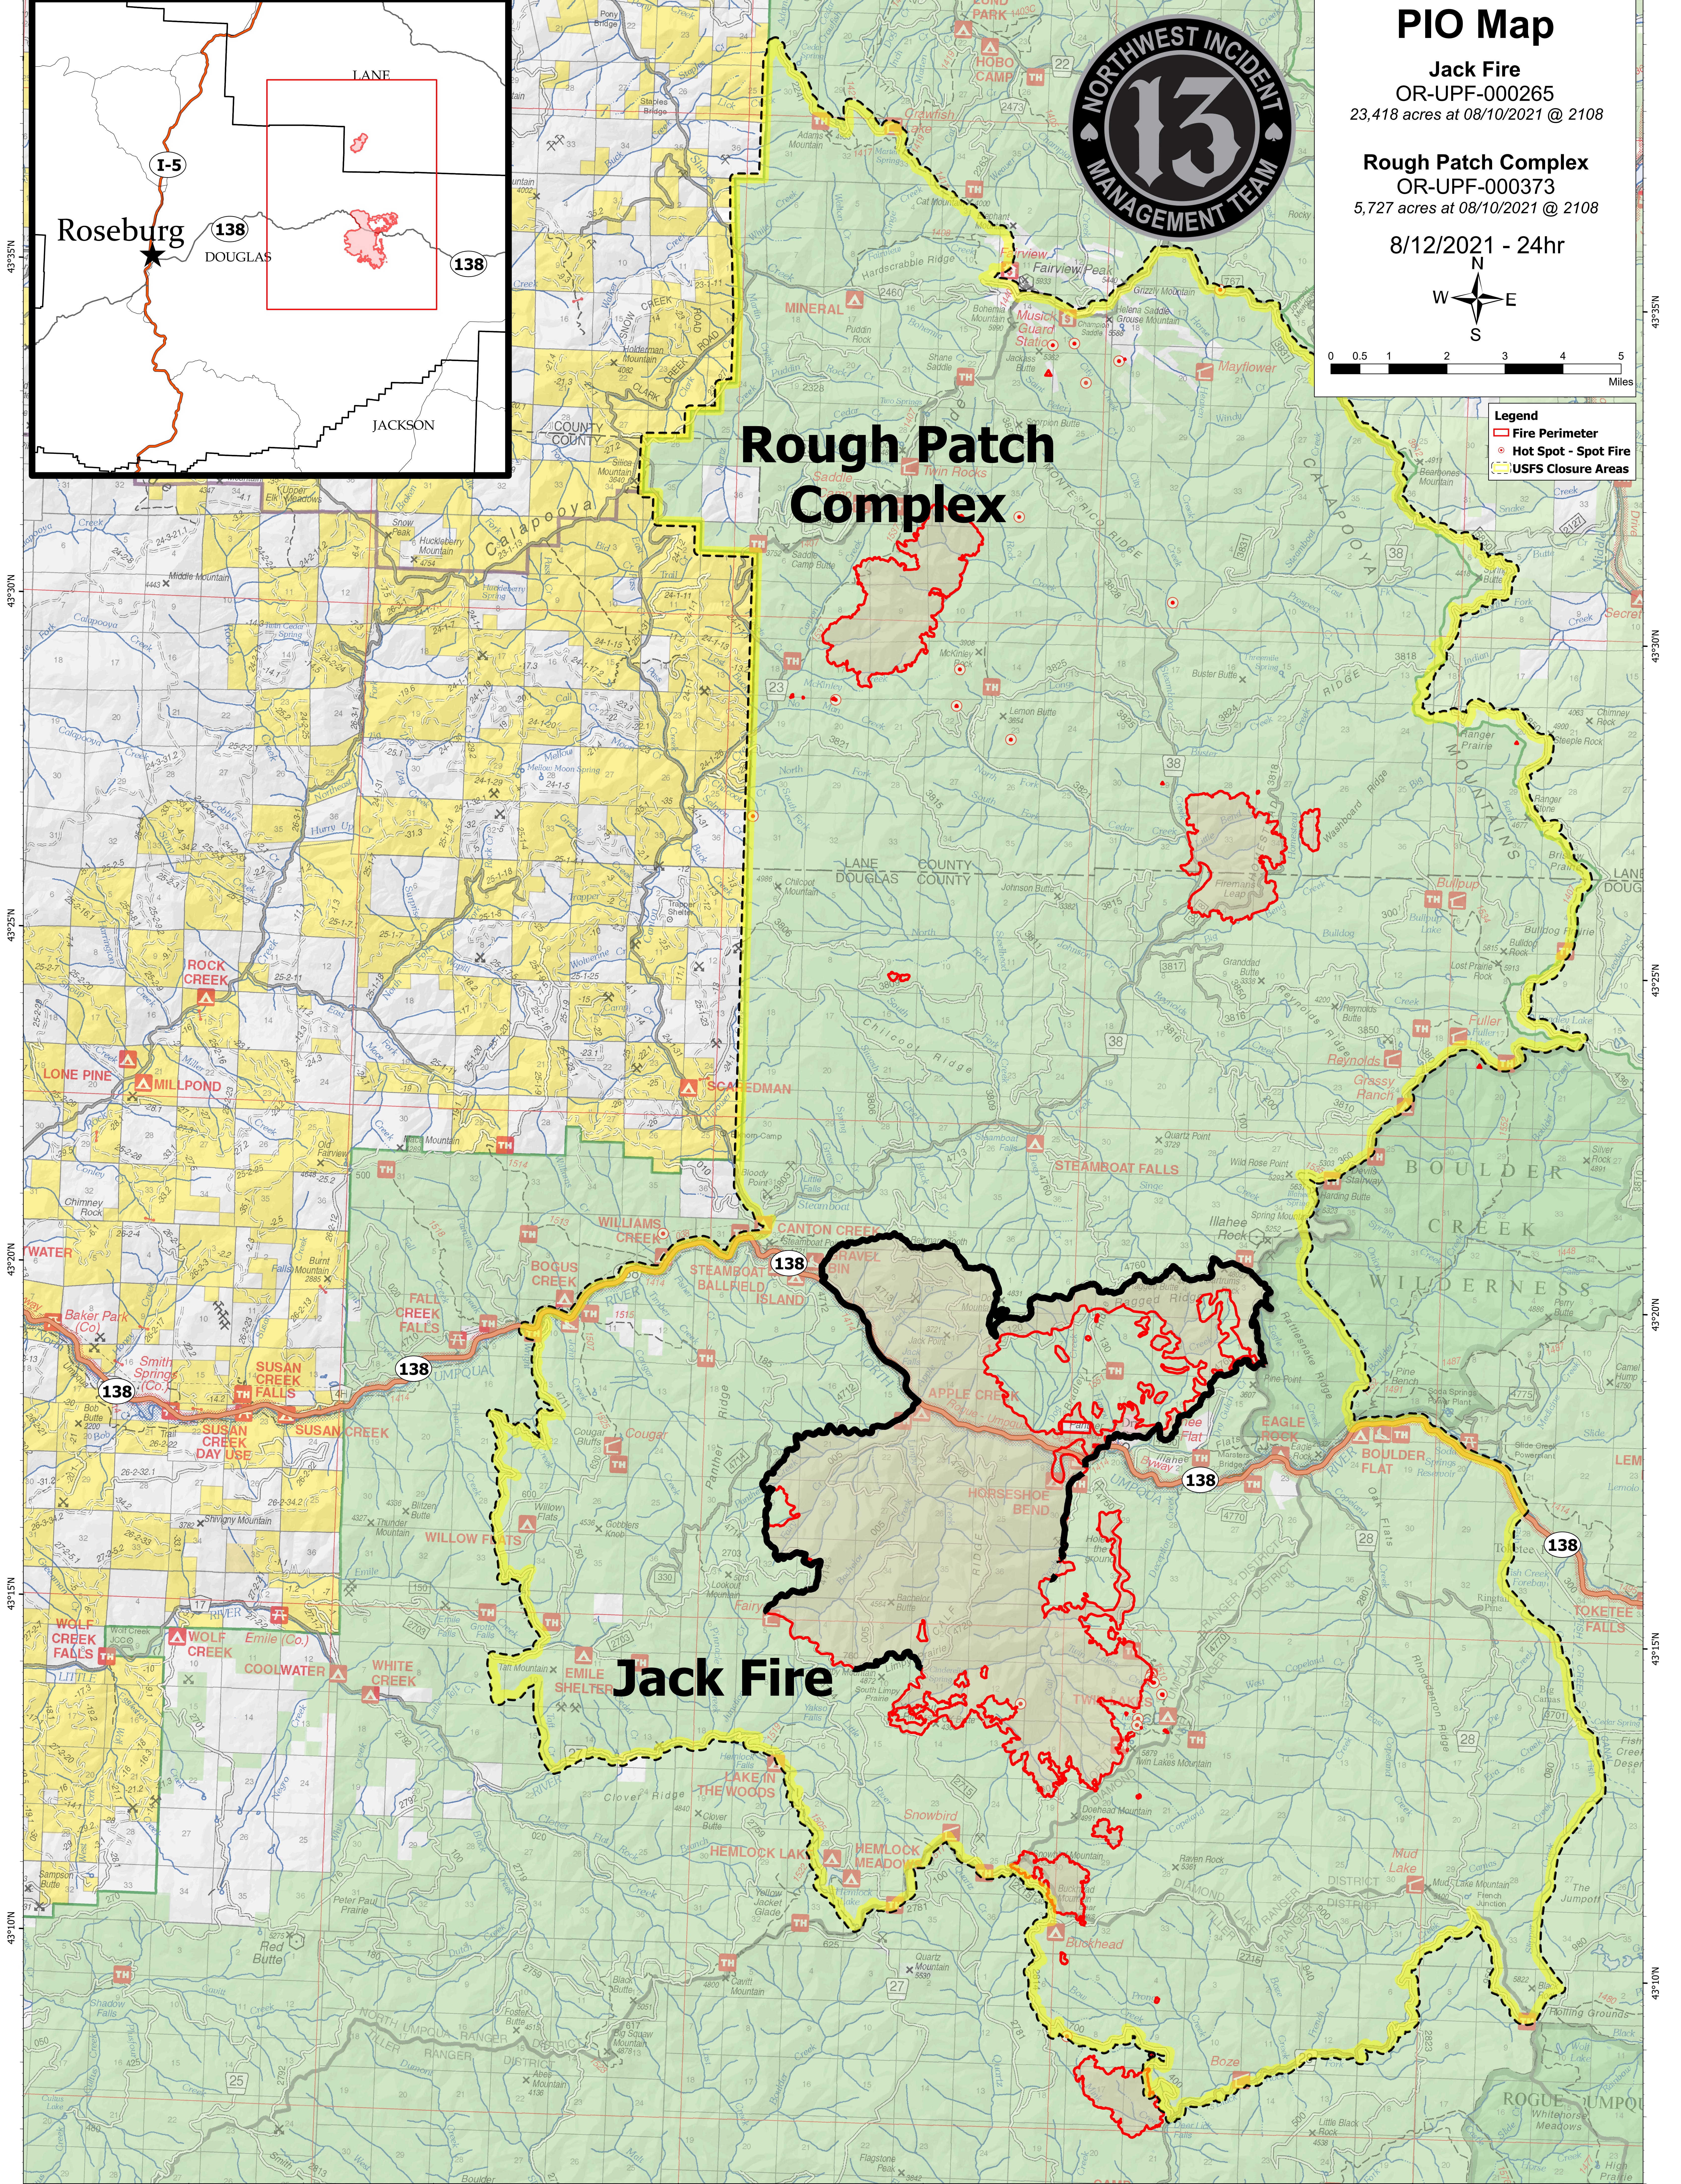

122°35'W 122°30'W 122°25'W 122°20'W 122°15'W 122°10'W 122°5'W 122°0'W

**PIO Map**

**Jack Fire**  
OR-UPF-000265  
23,418 acres at 08/10/2021 @ 2108

**Rough Patch Complex**  
OR-UPF-000373  
5,727 acres at 08/10/2021 @ 2108

8/12/2021 - 24hr

**Legend**

- ▭ Fire Perimeter
- Hot Spot - Spot Fire
- USFS Closure Areas

# Rough Patch Complex

# Jack Fire

122°55'W 122°50'W 122°45'W 122°40'W 122°35'W 122°30'W