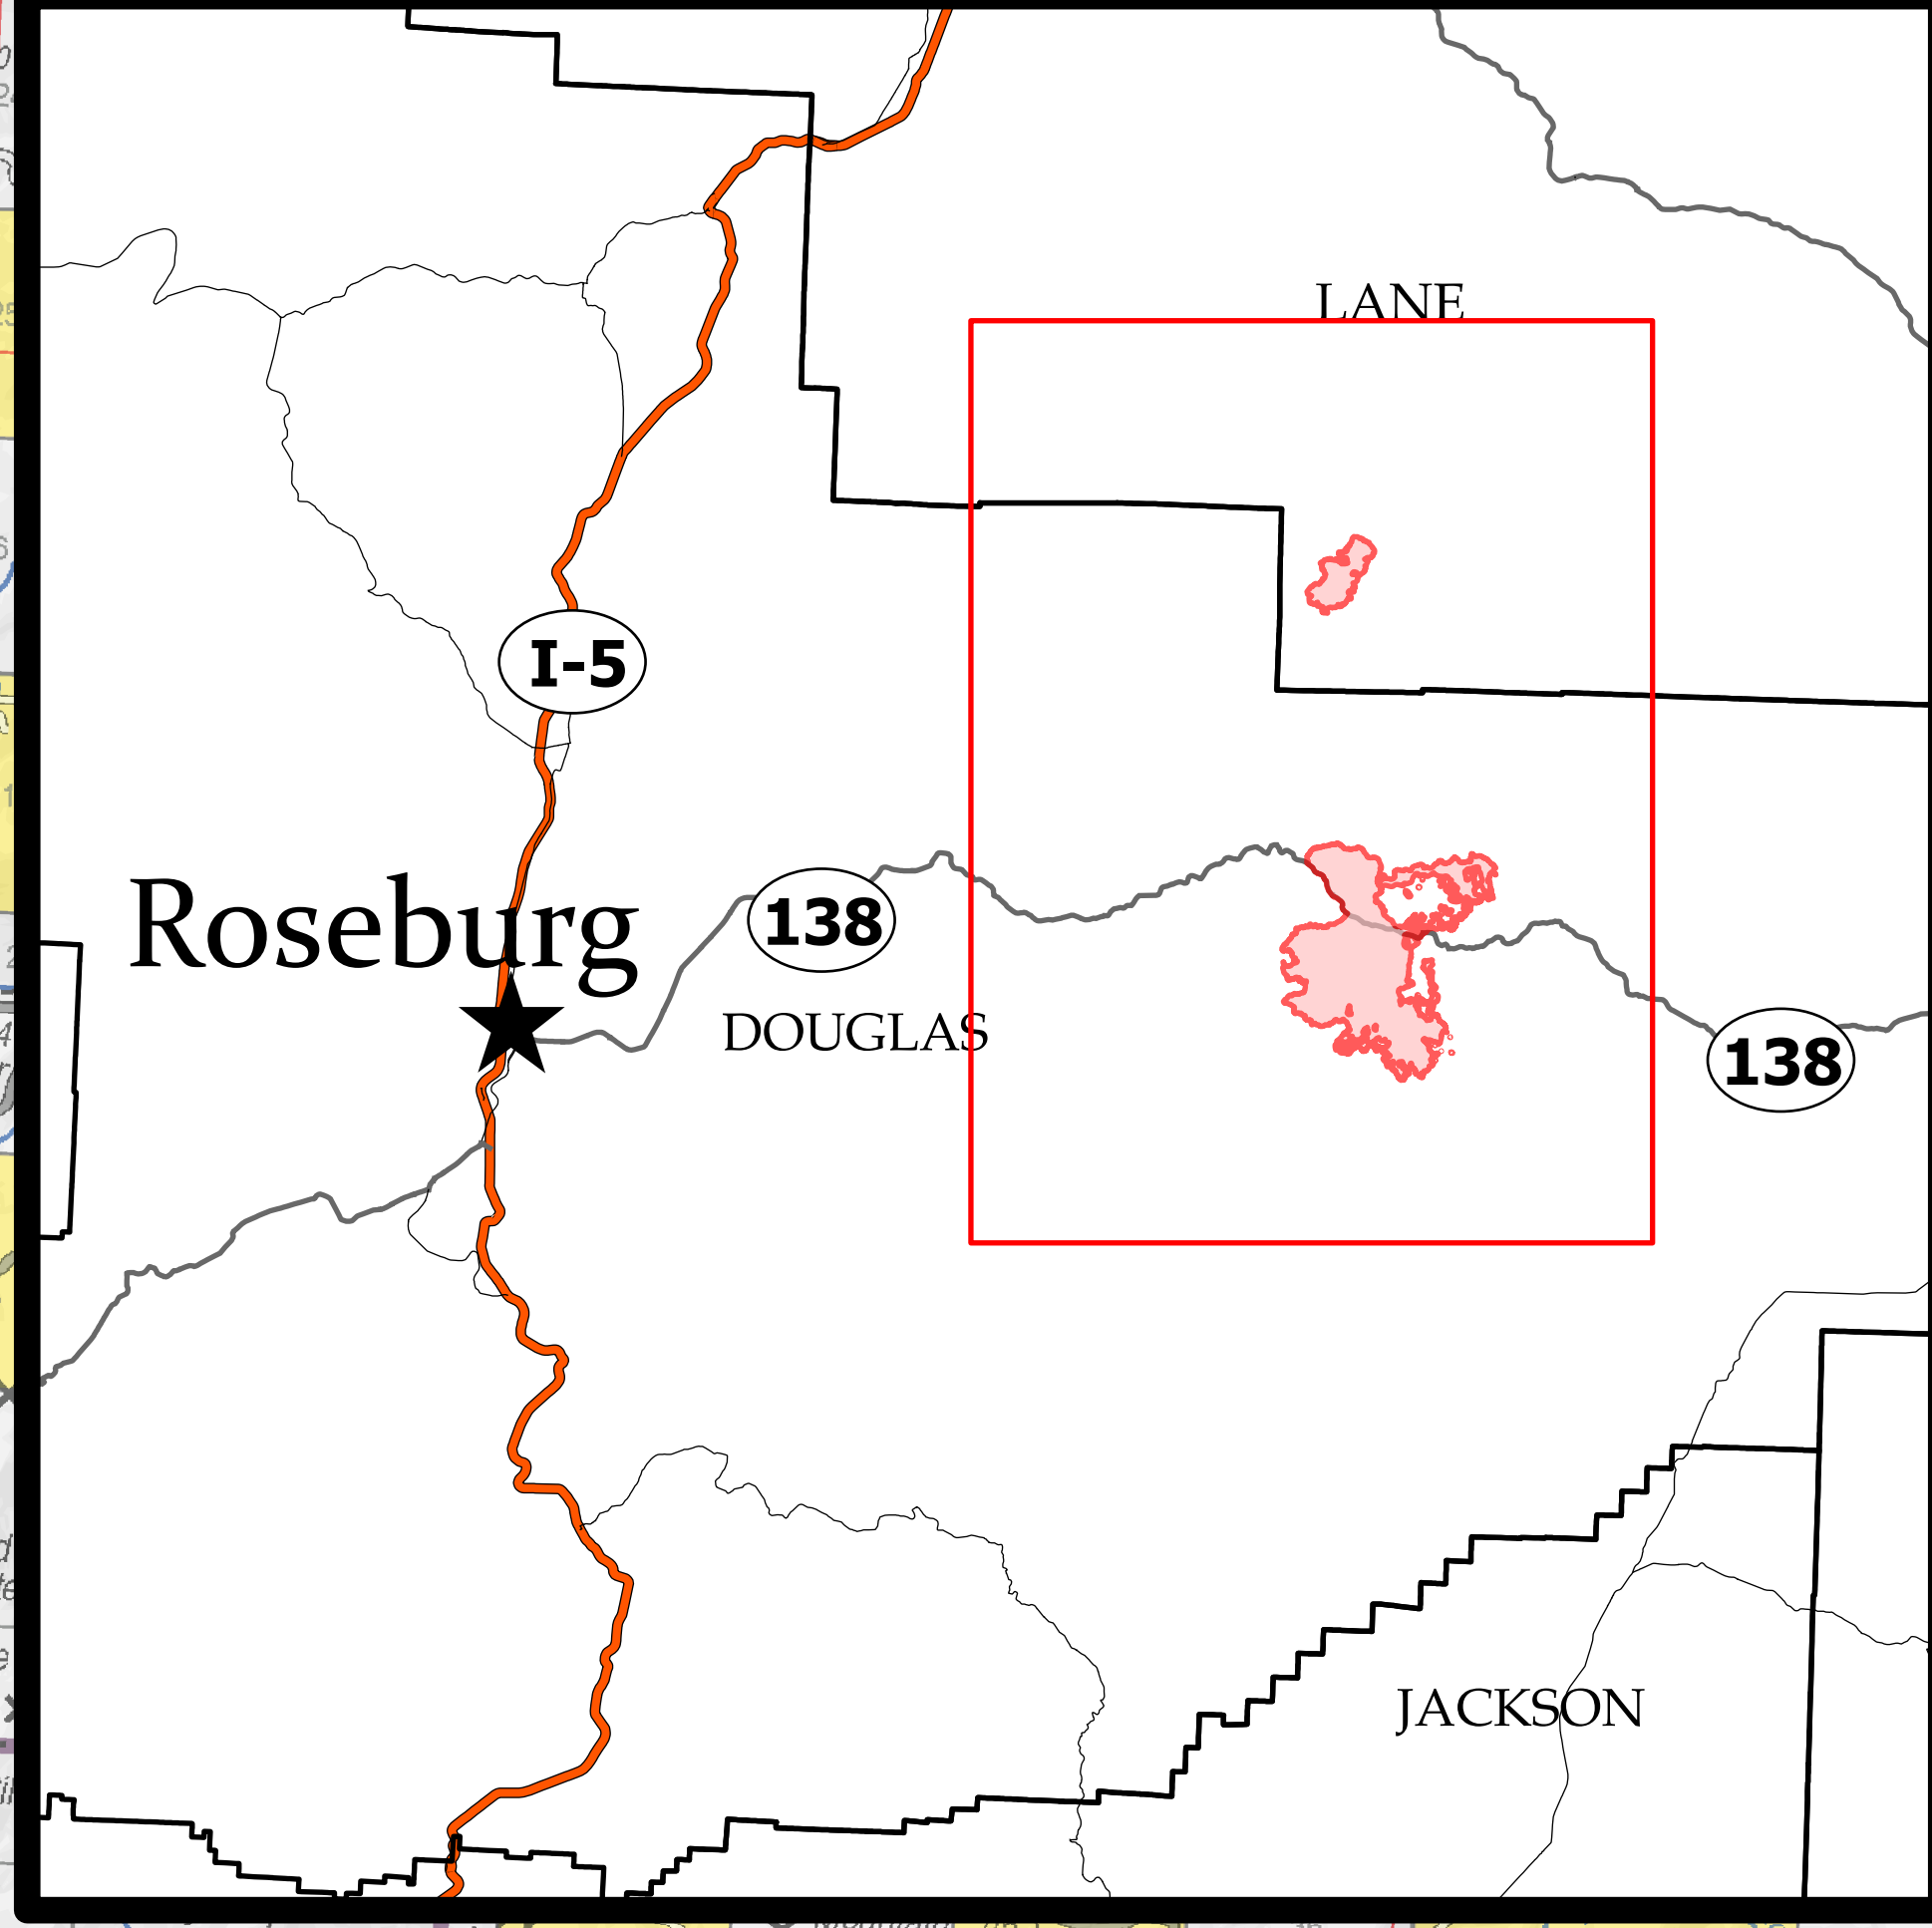

122°35'W 122°30'W 122°25'W 122°20'W 122°15'W 122°10'W 122°5'W 122°0'W

**PIO Map**

**Jack Fire**  
OR-UPF-000265  
23,418 acres at 08/10/2021 @ 2108

**Rough Patch Complex**  
OR-UPF-000373  
5,727 acres at 08/10/2021 @ 2108

8/12/2021 - 24hr

**Legend**

- ▭ Fire Perimeter
- Hot Spot - Spot Fire
- USFS Closure Areas

# Rough Patch Complex

# Jack Fire

122°55'W 122°50'W 122°45'W 122°40'W 122°35'W 122°30'W