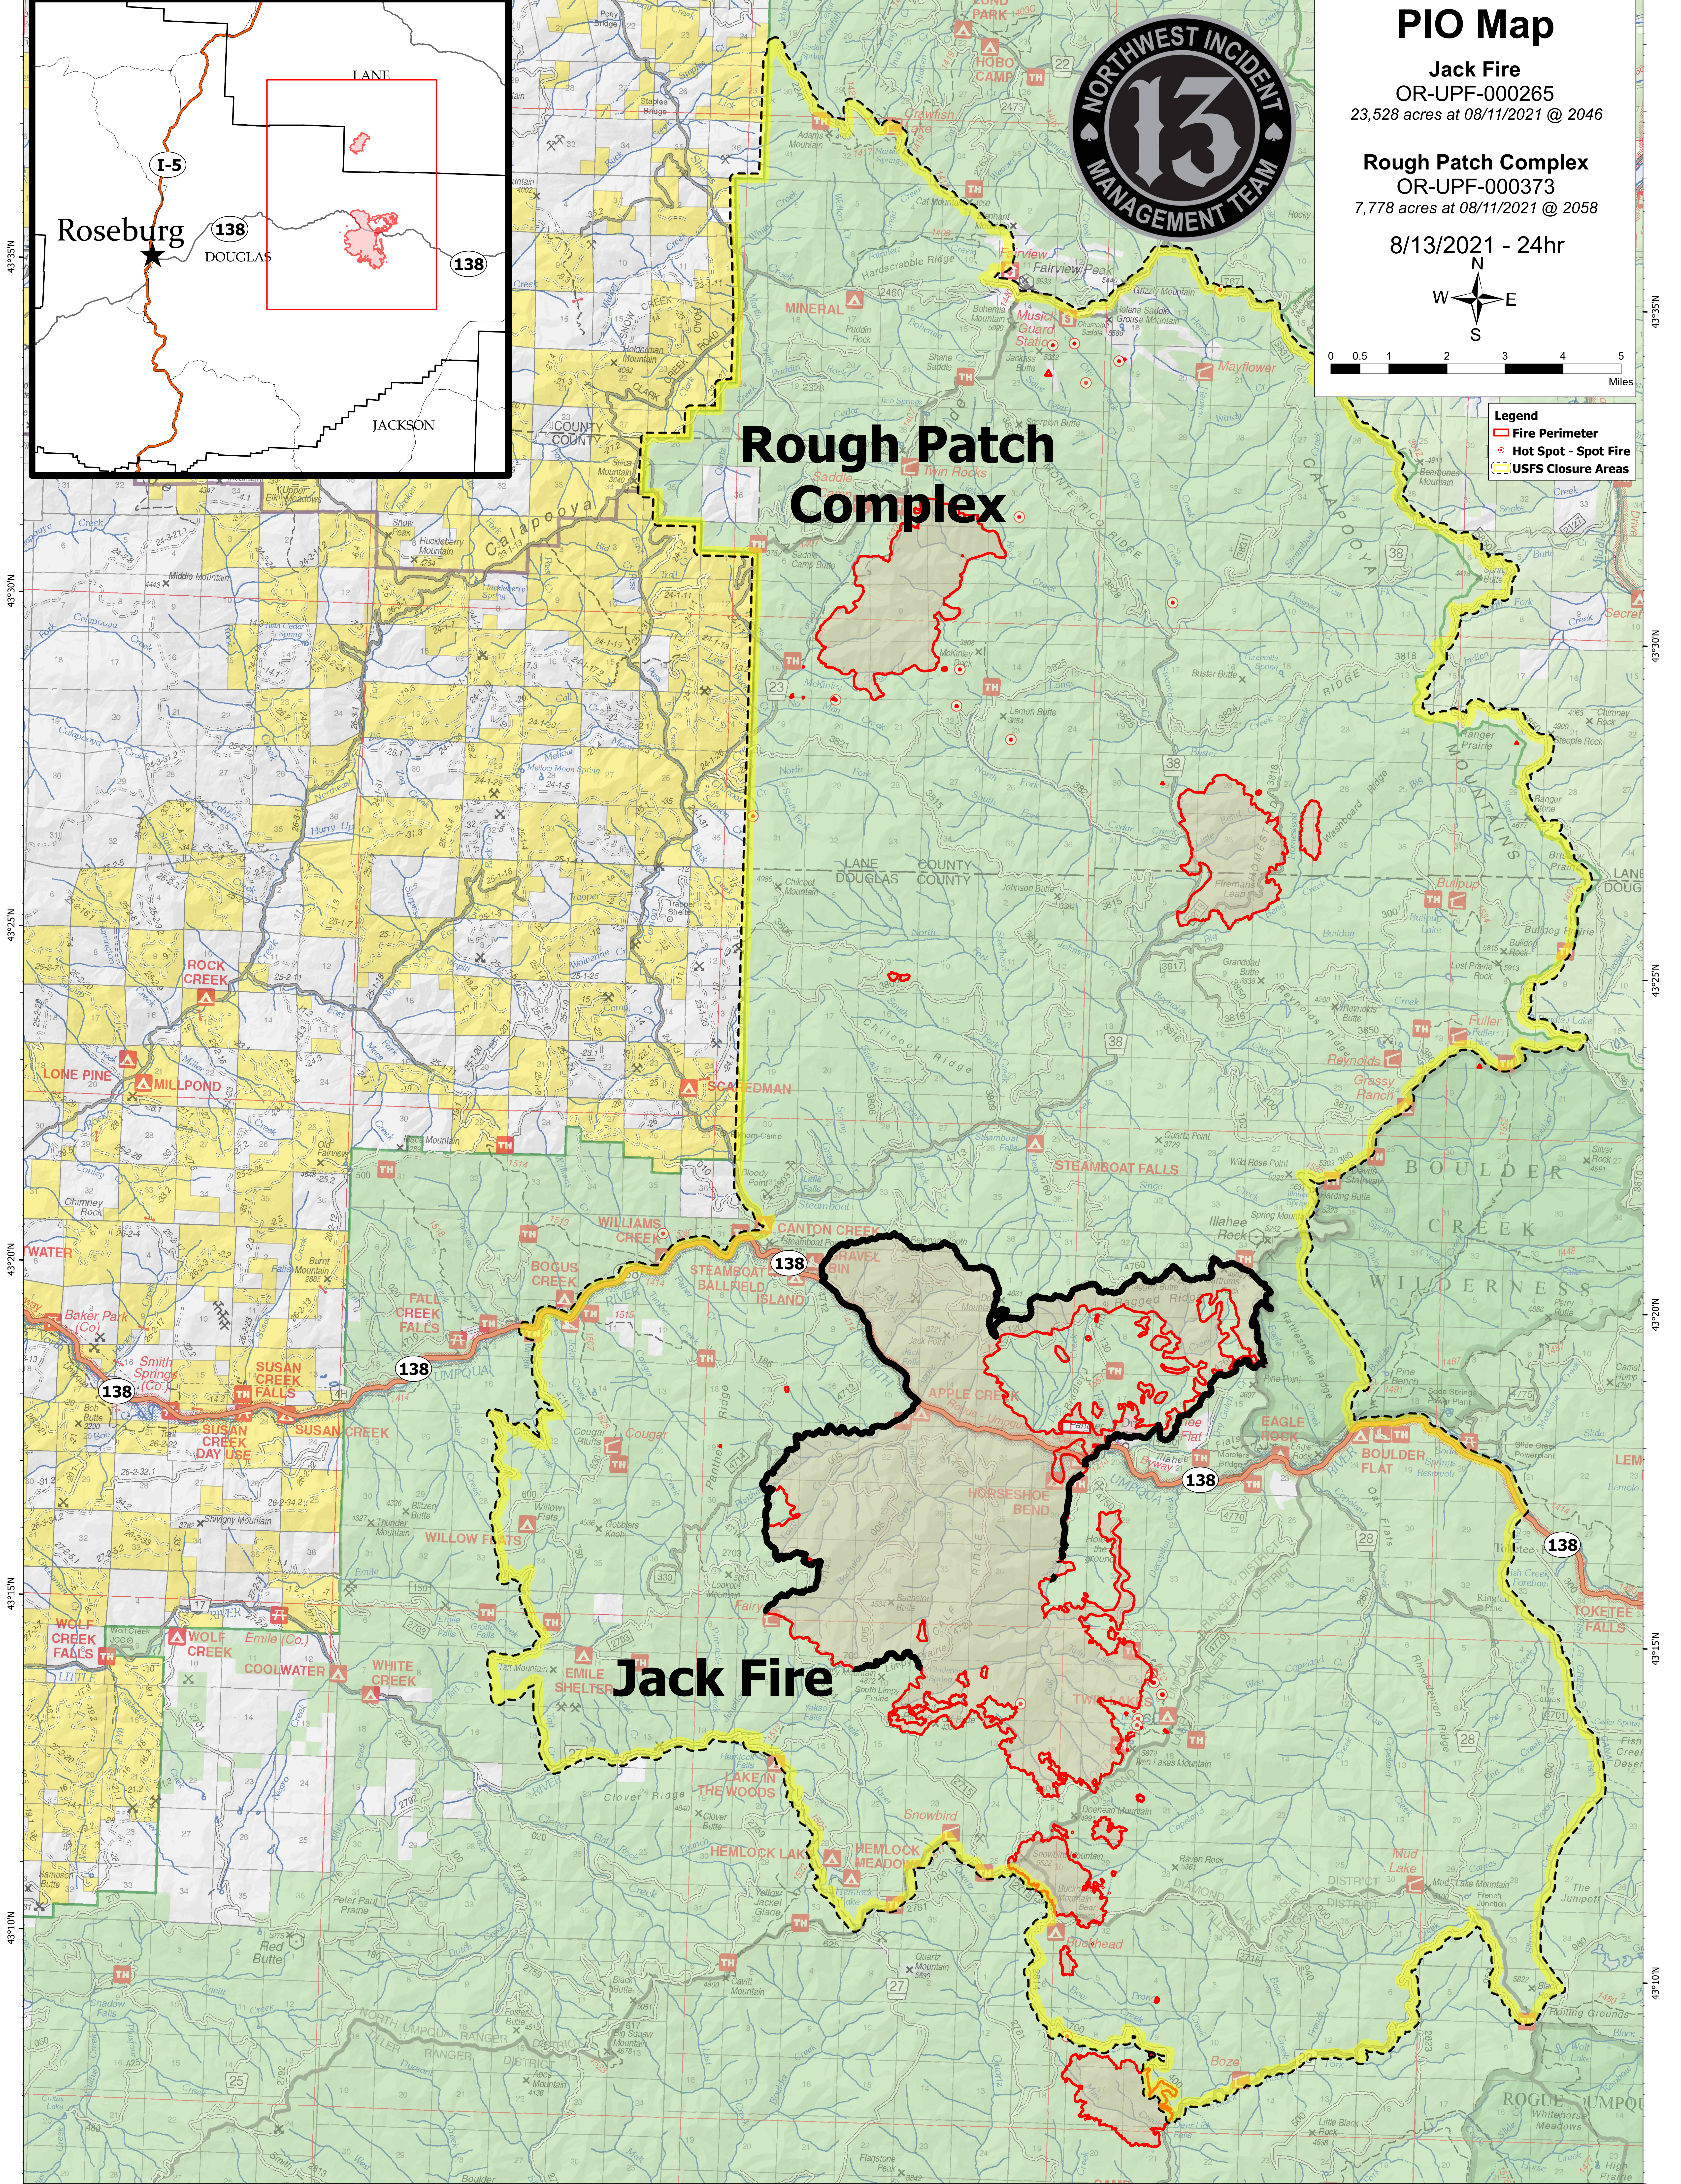

122°35'W 122°30'W 122°25'W 122°20'W 122°15'W 122°10'W 122°5'W 122°0'W

PIO Map

Jack Fire
OR-UPF-000265
23,528 acres at 08/11/2021 @ 2046

Rough Patch Complex
OR-UPF-000373
7,778 acres at 08/11/2021 @ 2058

8/13/2021 - 24hr

- Legend**
- Fire Perimeter
 - Hot Spot - Spot Fire
 - USFS Closure Areas

Rough Patch Complex

Jack Fire

122°55'W 122°50'W 122°45'W 122°40'W 122°35'W 122°30'W