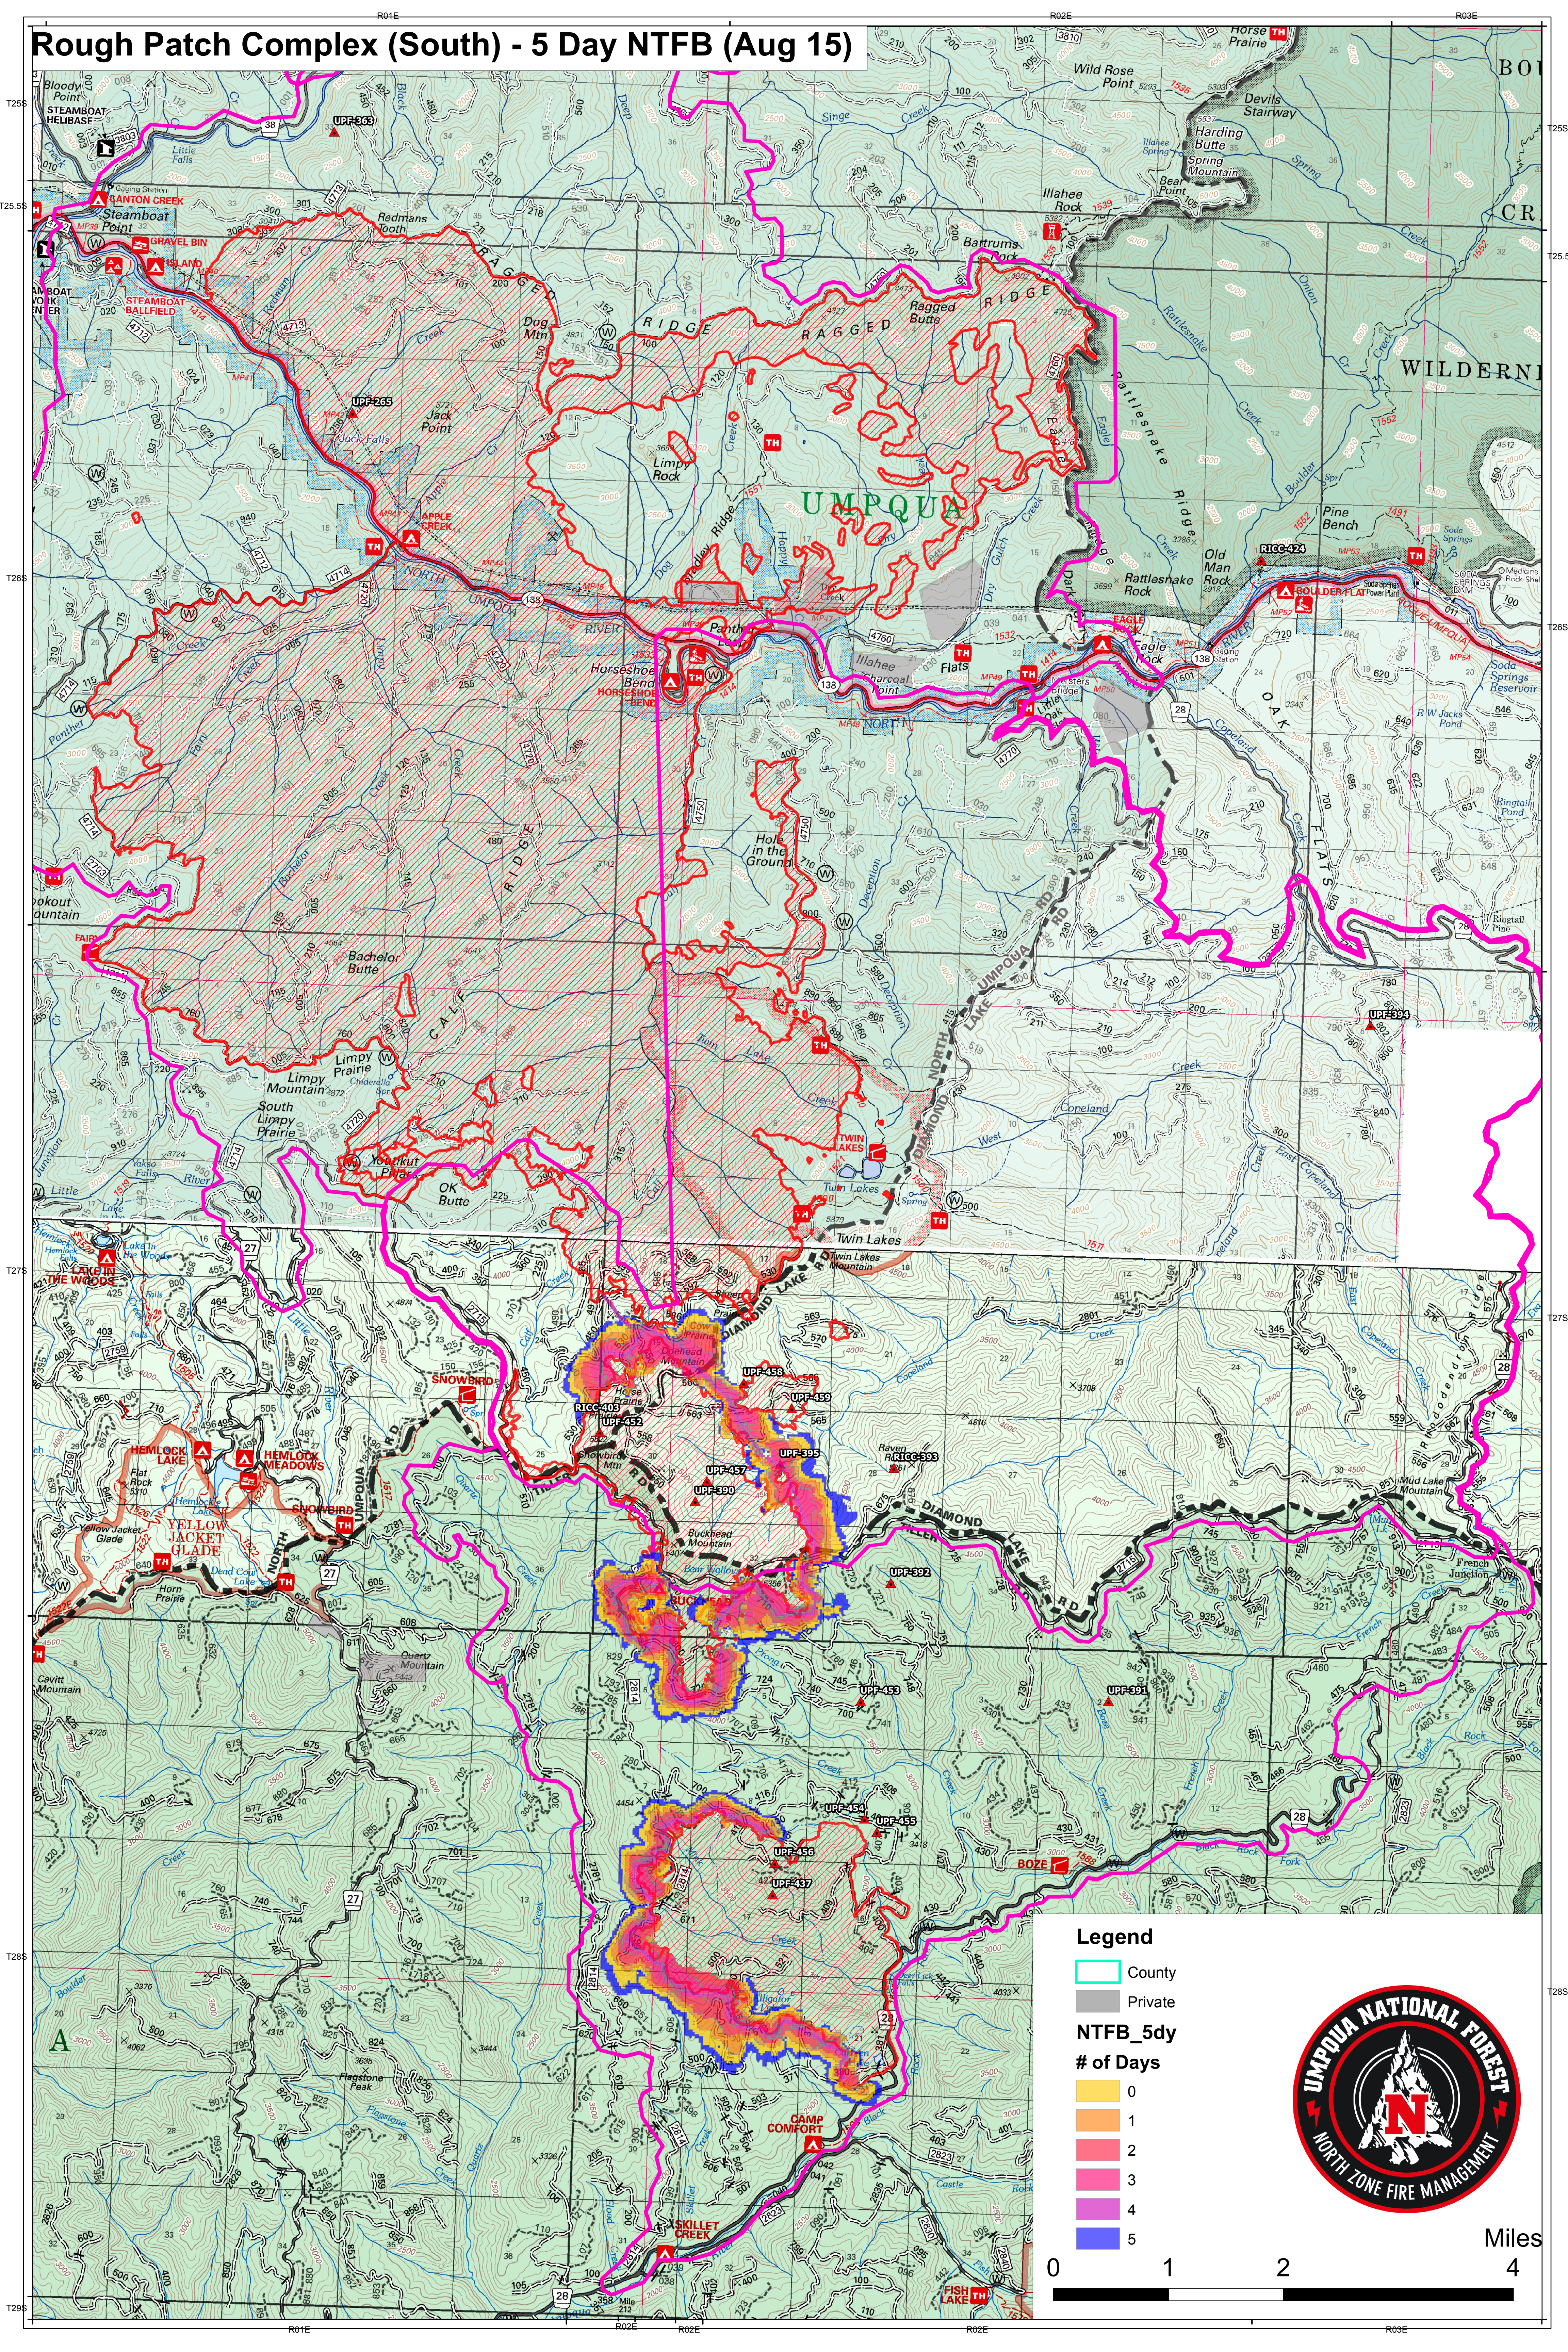

Rough Patch Complex (South) - 5 Day NTFB (Aug 15)

Legend

- County
- Private
- NTFB_5dy**
- # of Days**
- 0
- 1
- 2
- 3
- 4
- 5