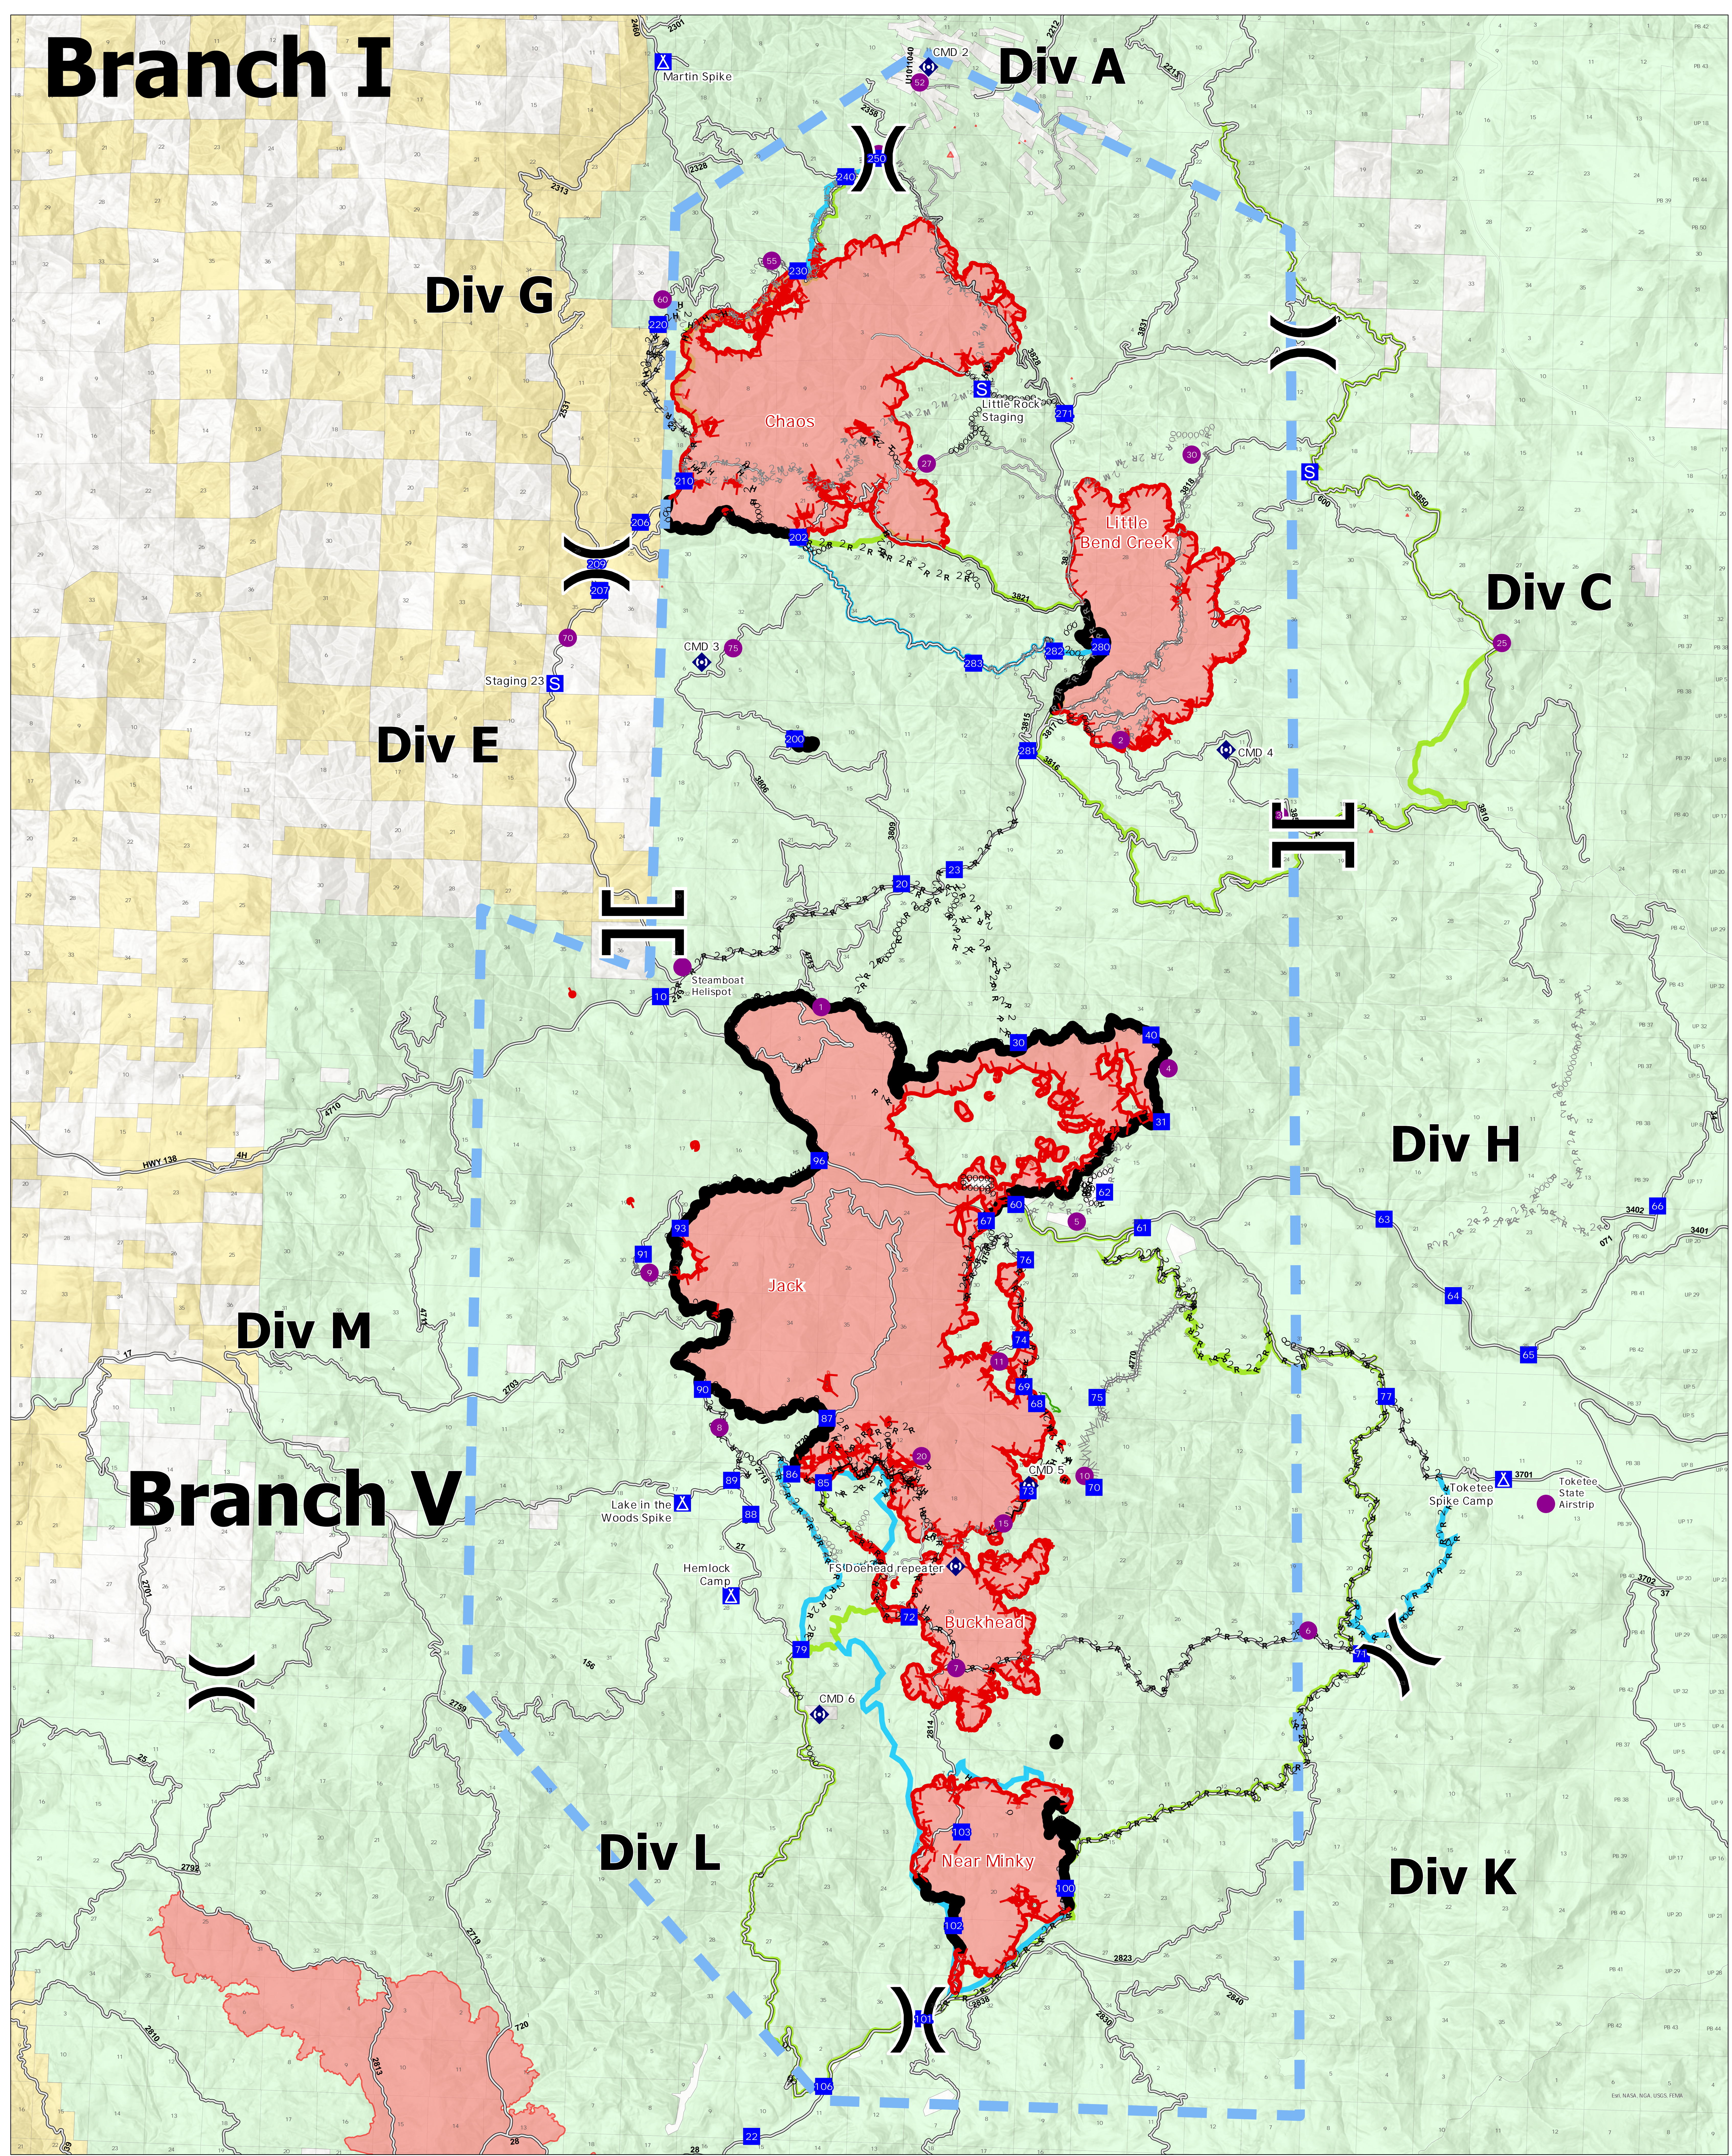

Div L

Div K

Chaos

Little Bend Creek

Jack

Buckhead

Near Minky

Lake in the Woods Spike

Hemlock Camp

FS Doohhead repeater

Spiketeer Spike Camp

Spiketeer State Airstrip

Staging 23

CMD 2

CMD 3

CMD 4

CMD 5

CMD 6

Martin Spike

Briefing

Jack Fire: 23,823 Ac
 Rough Patch Complex: 25,720 Ac

08/26/2021

Primary	Division Break	Camp	Completed Burnout	Completed Mixed Construction Line	Planned Fuel Break	Planned Road as Line	Temporary Flight Restriction	Wildlife Daily Perimeter	Bureau of Land Management Lands
Alternate	Branch Break	Staging Area	Completed Dozer Line	Completed Road as Line	Planned Hand Line	Access or Improved Road	Fire Edge	Wilderness	Private: Local Government Undesignated
Hotspot	Drop Point	Repeater	Completed Hand Line	Planned Dozer Line	Planned Mixed Construction Line	Escape Route	Contained Line	Forest Service Land	

8/26/2021 2:52
 North American 1983 Datum, Lat/Long Grid