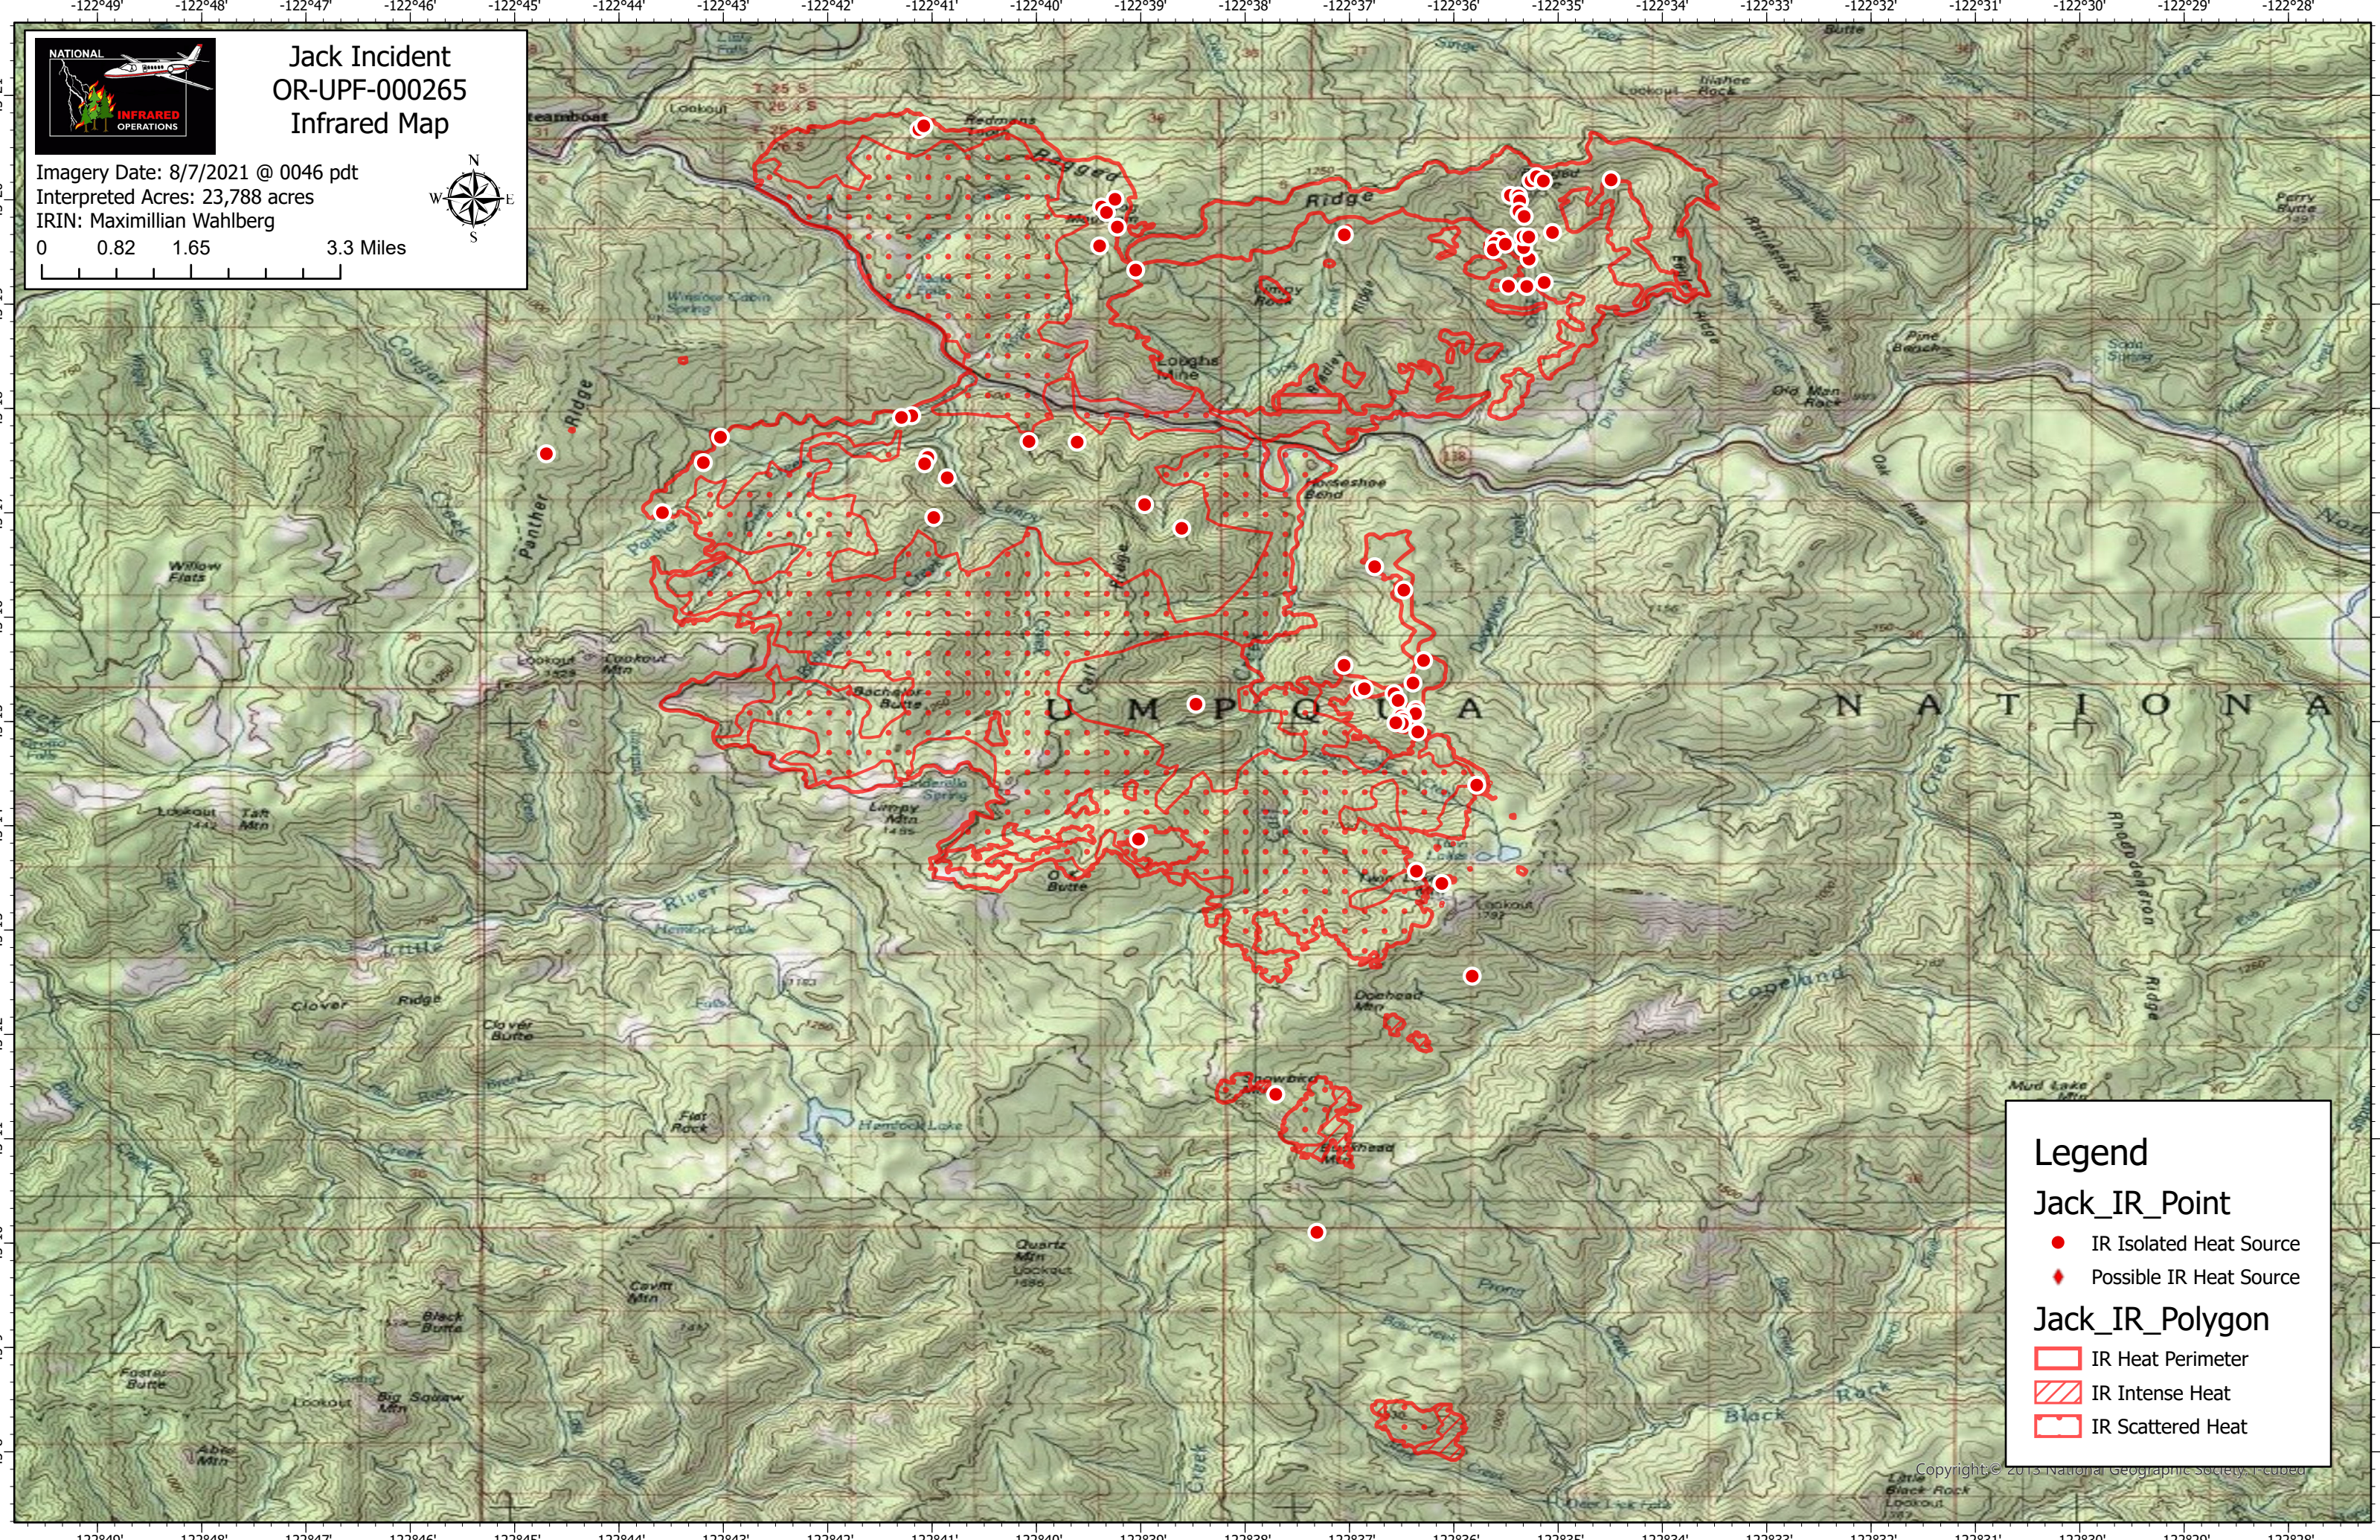

Jack Incident OR-UPF-000265 Infrared Map

Imagery Date: 8/7/2021 @ 0046 pdt
Interpreted Acres: 23,788 acres
IRIN: Maximilian Wahlberg

Legend

Jack_IR_Point

- IR Isolated Heat Source
- ◆ Possible IR Heat Source

Jack_IR_Polygon

- ▭ IR Heat Perimeter
- ▨ IR Intense Heat
- ▩ IR Scattered Heat