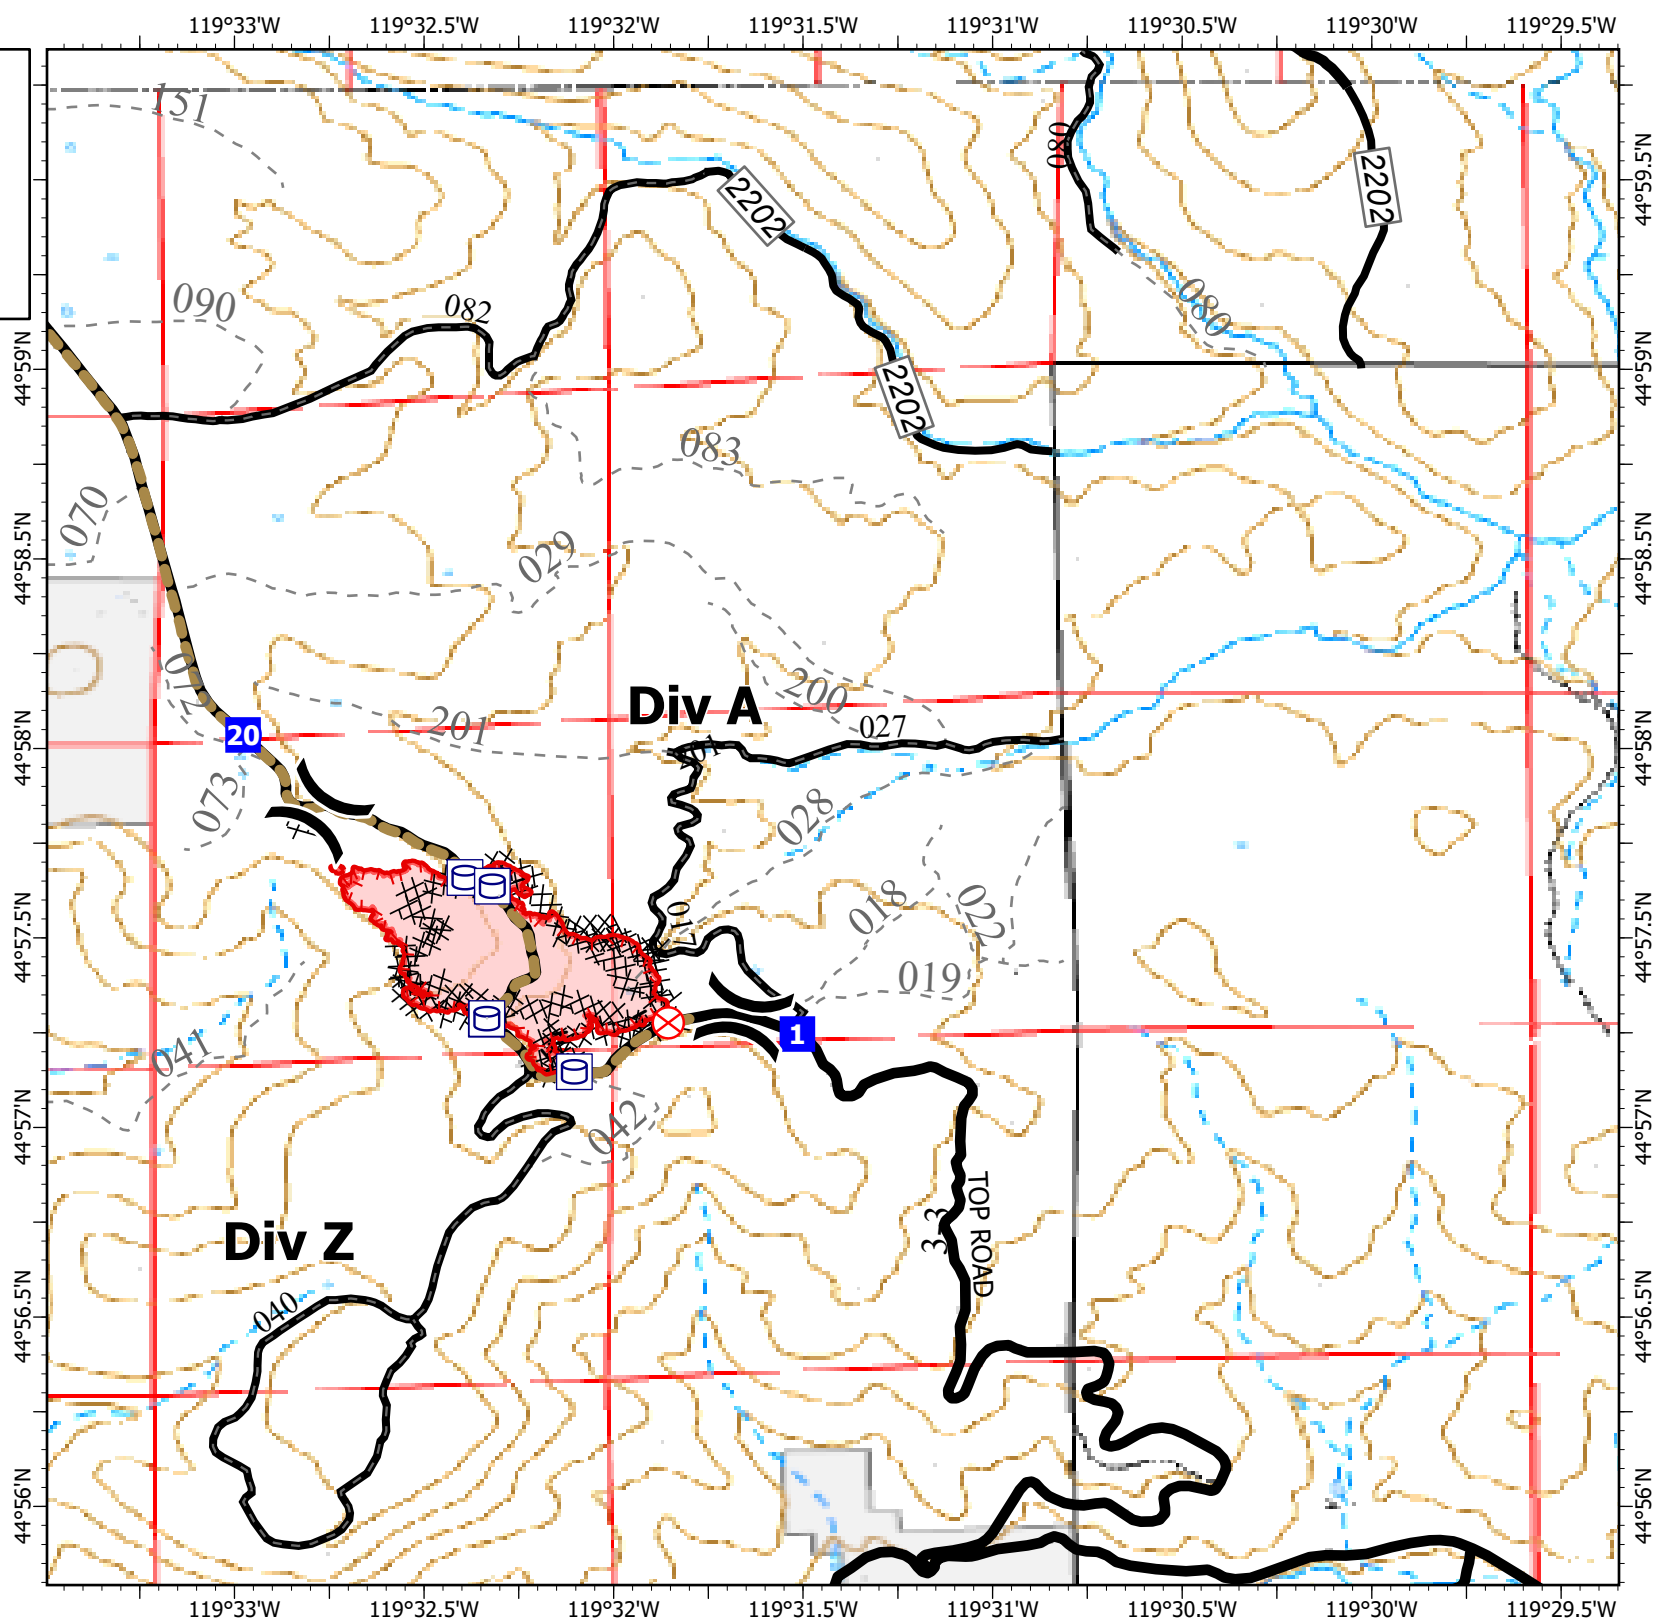

IAP Map

Lovlett Corral
OR-UMF-021142
07/04/2021 24hr

137 acres at 07/02/2021 @ 1236

Legend

- Major Road
- Collector Road
- Local Road
- Closed FS Road

Page Number: 2

7/3/2021 2027
Acres from GPS
WGS 1984 Datum. LatLong Grid

IAP Map

Lovlett Corral
OR-UMF-021142
07/04/2021 24hr

137 acres at 07/02/2021 @ 1236

Legend

- Major Road
- Collector Road
- Local Road
- Closed FS Road

Page Number: 3

7/3/2021 2027
Acres from GPS
WGS 1984 Datum. LatLong Grid