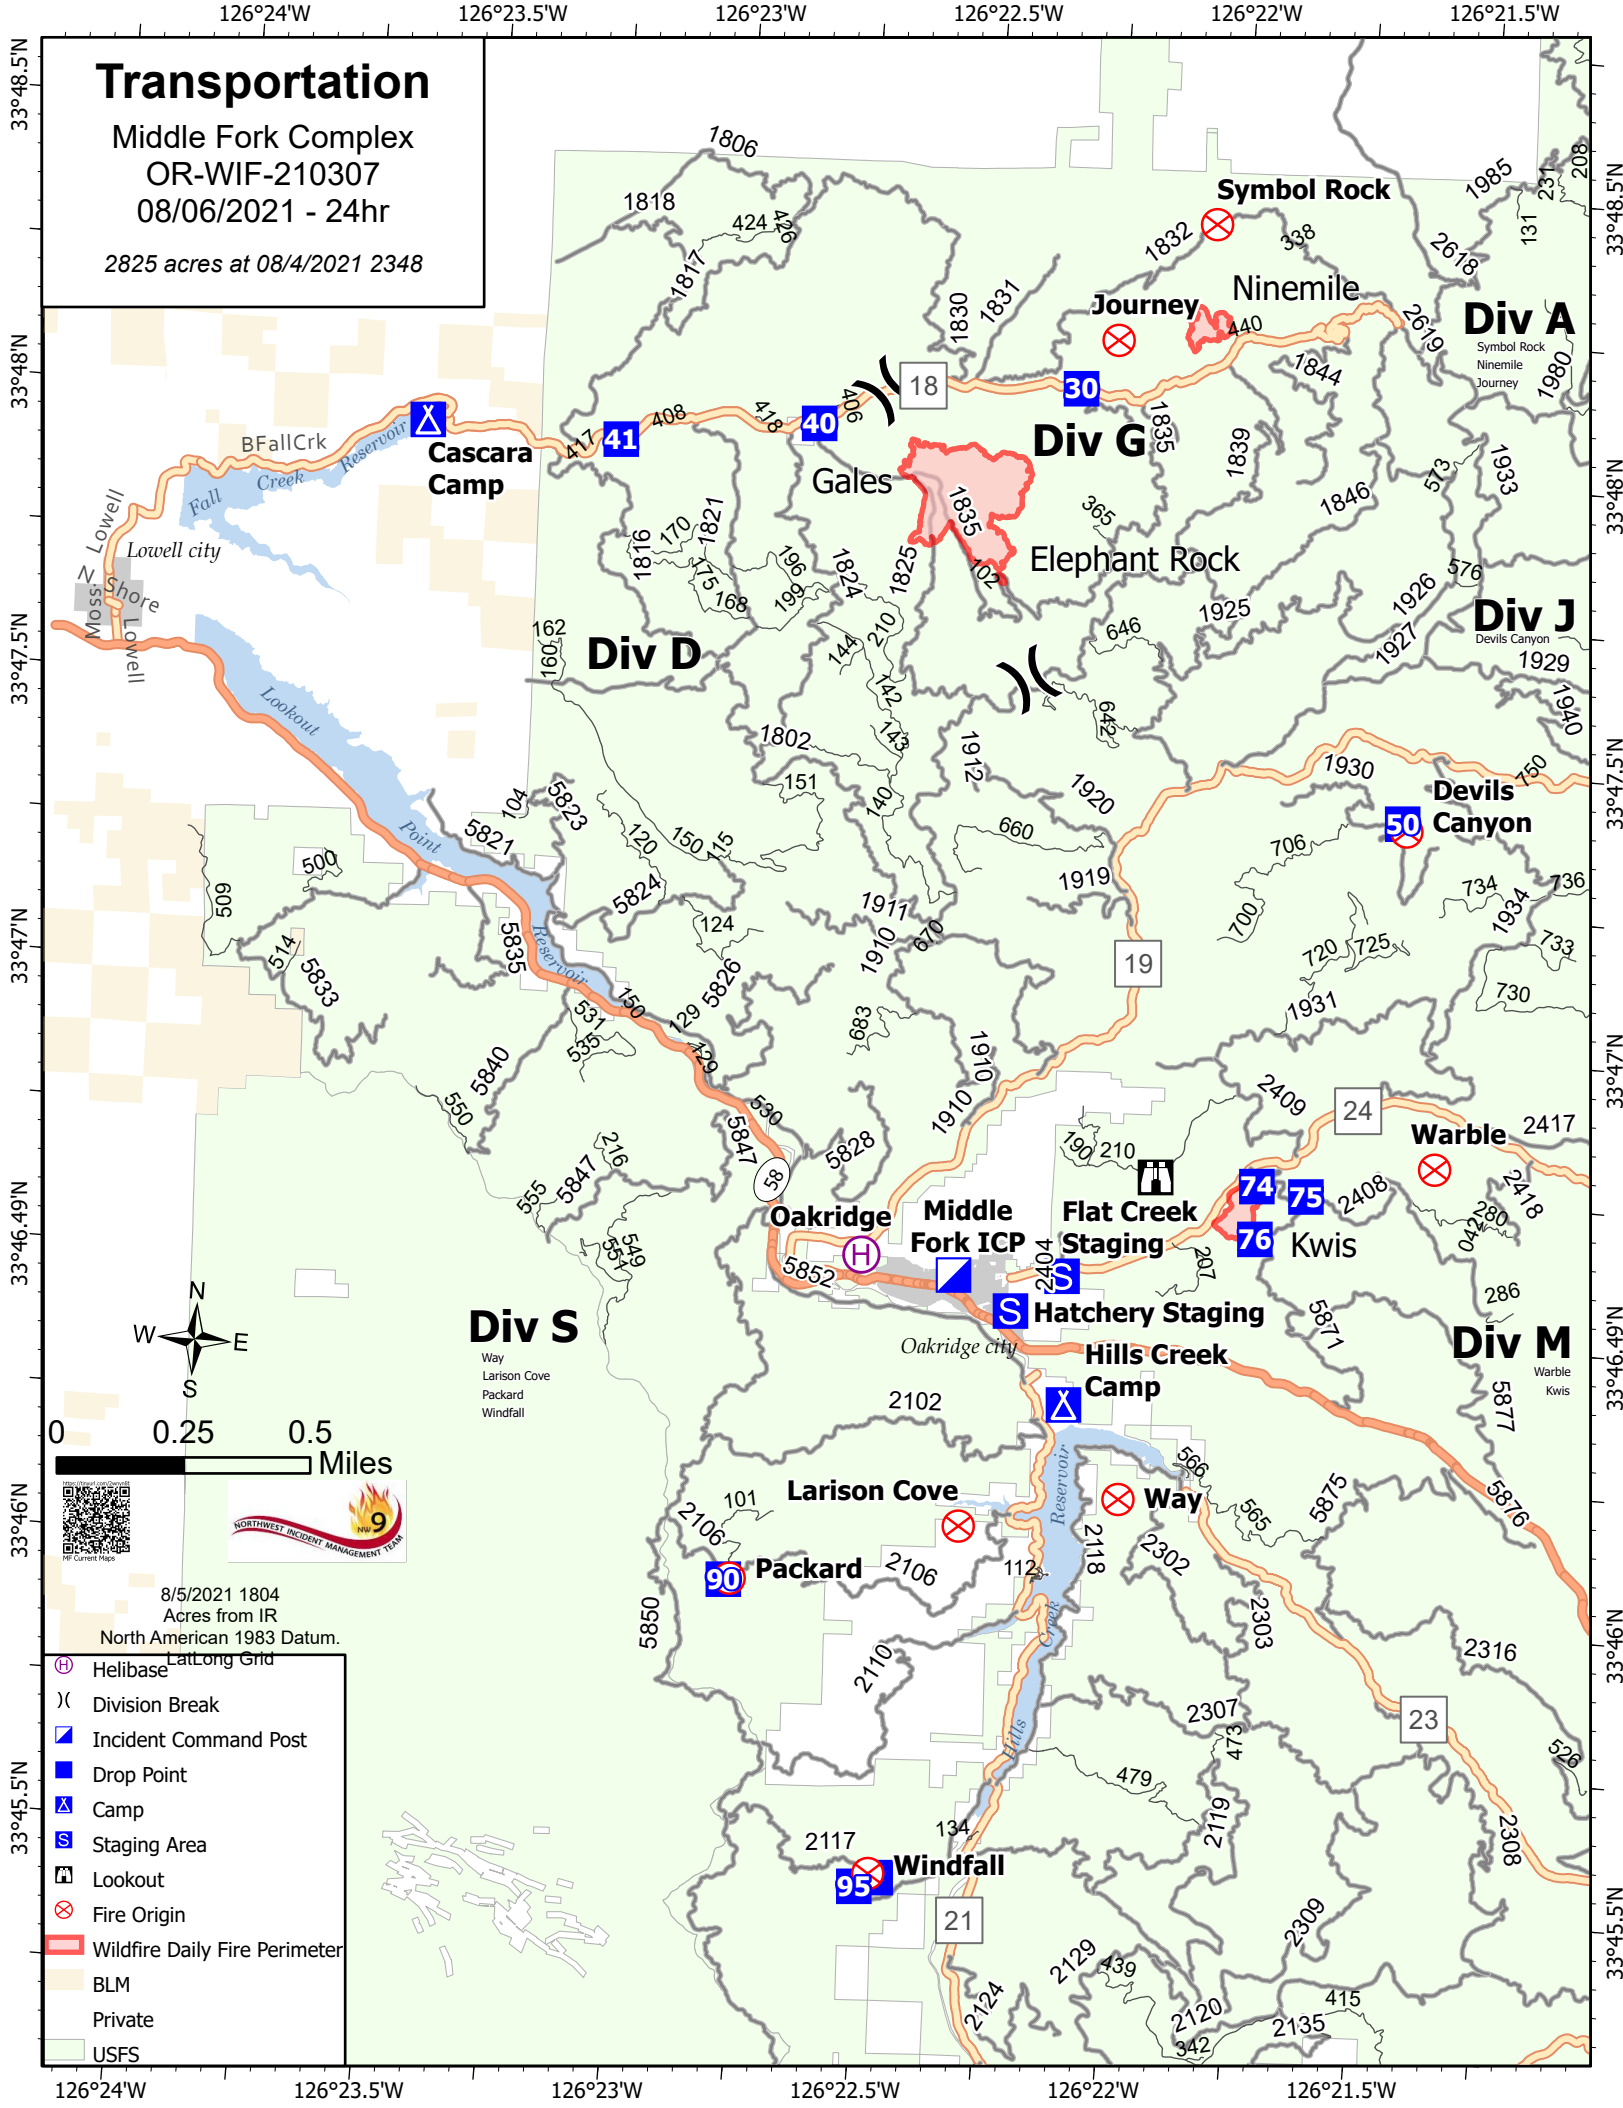

# Transportation

Middle Fork Complex

OR-WIF-210307

08/06/2021 - 24hr

2825 acres at 08/4/2021 2348

8/5/2021 1804  
Acres from IR  
North American 1983 Datum.  
LatLong Grid

- ⊕ Helibase
- ⌘ Division Break
- ▣ Incident Command Post
- ▣ Drop Point
- ⚠ Camp
- Ⓜ Staging Area
- 🏠 Lookout
- ⊗ Fire Origin
- 🔴 Wildfire Daily Fire Perimeter
- 🟡 BLM
- ⬜ Private
- 🟢 USFS