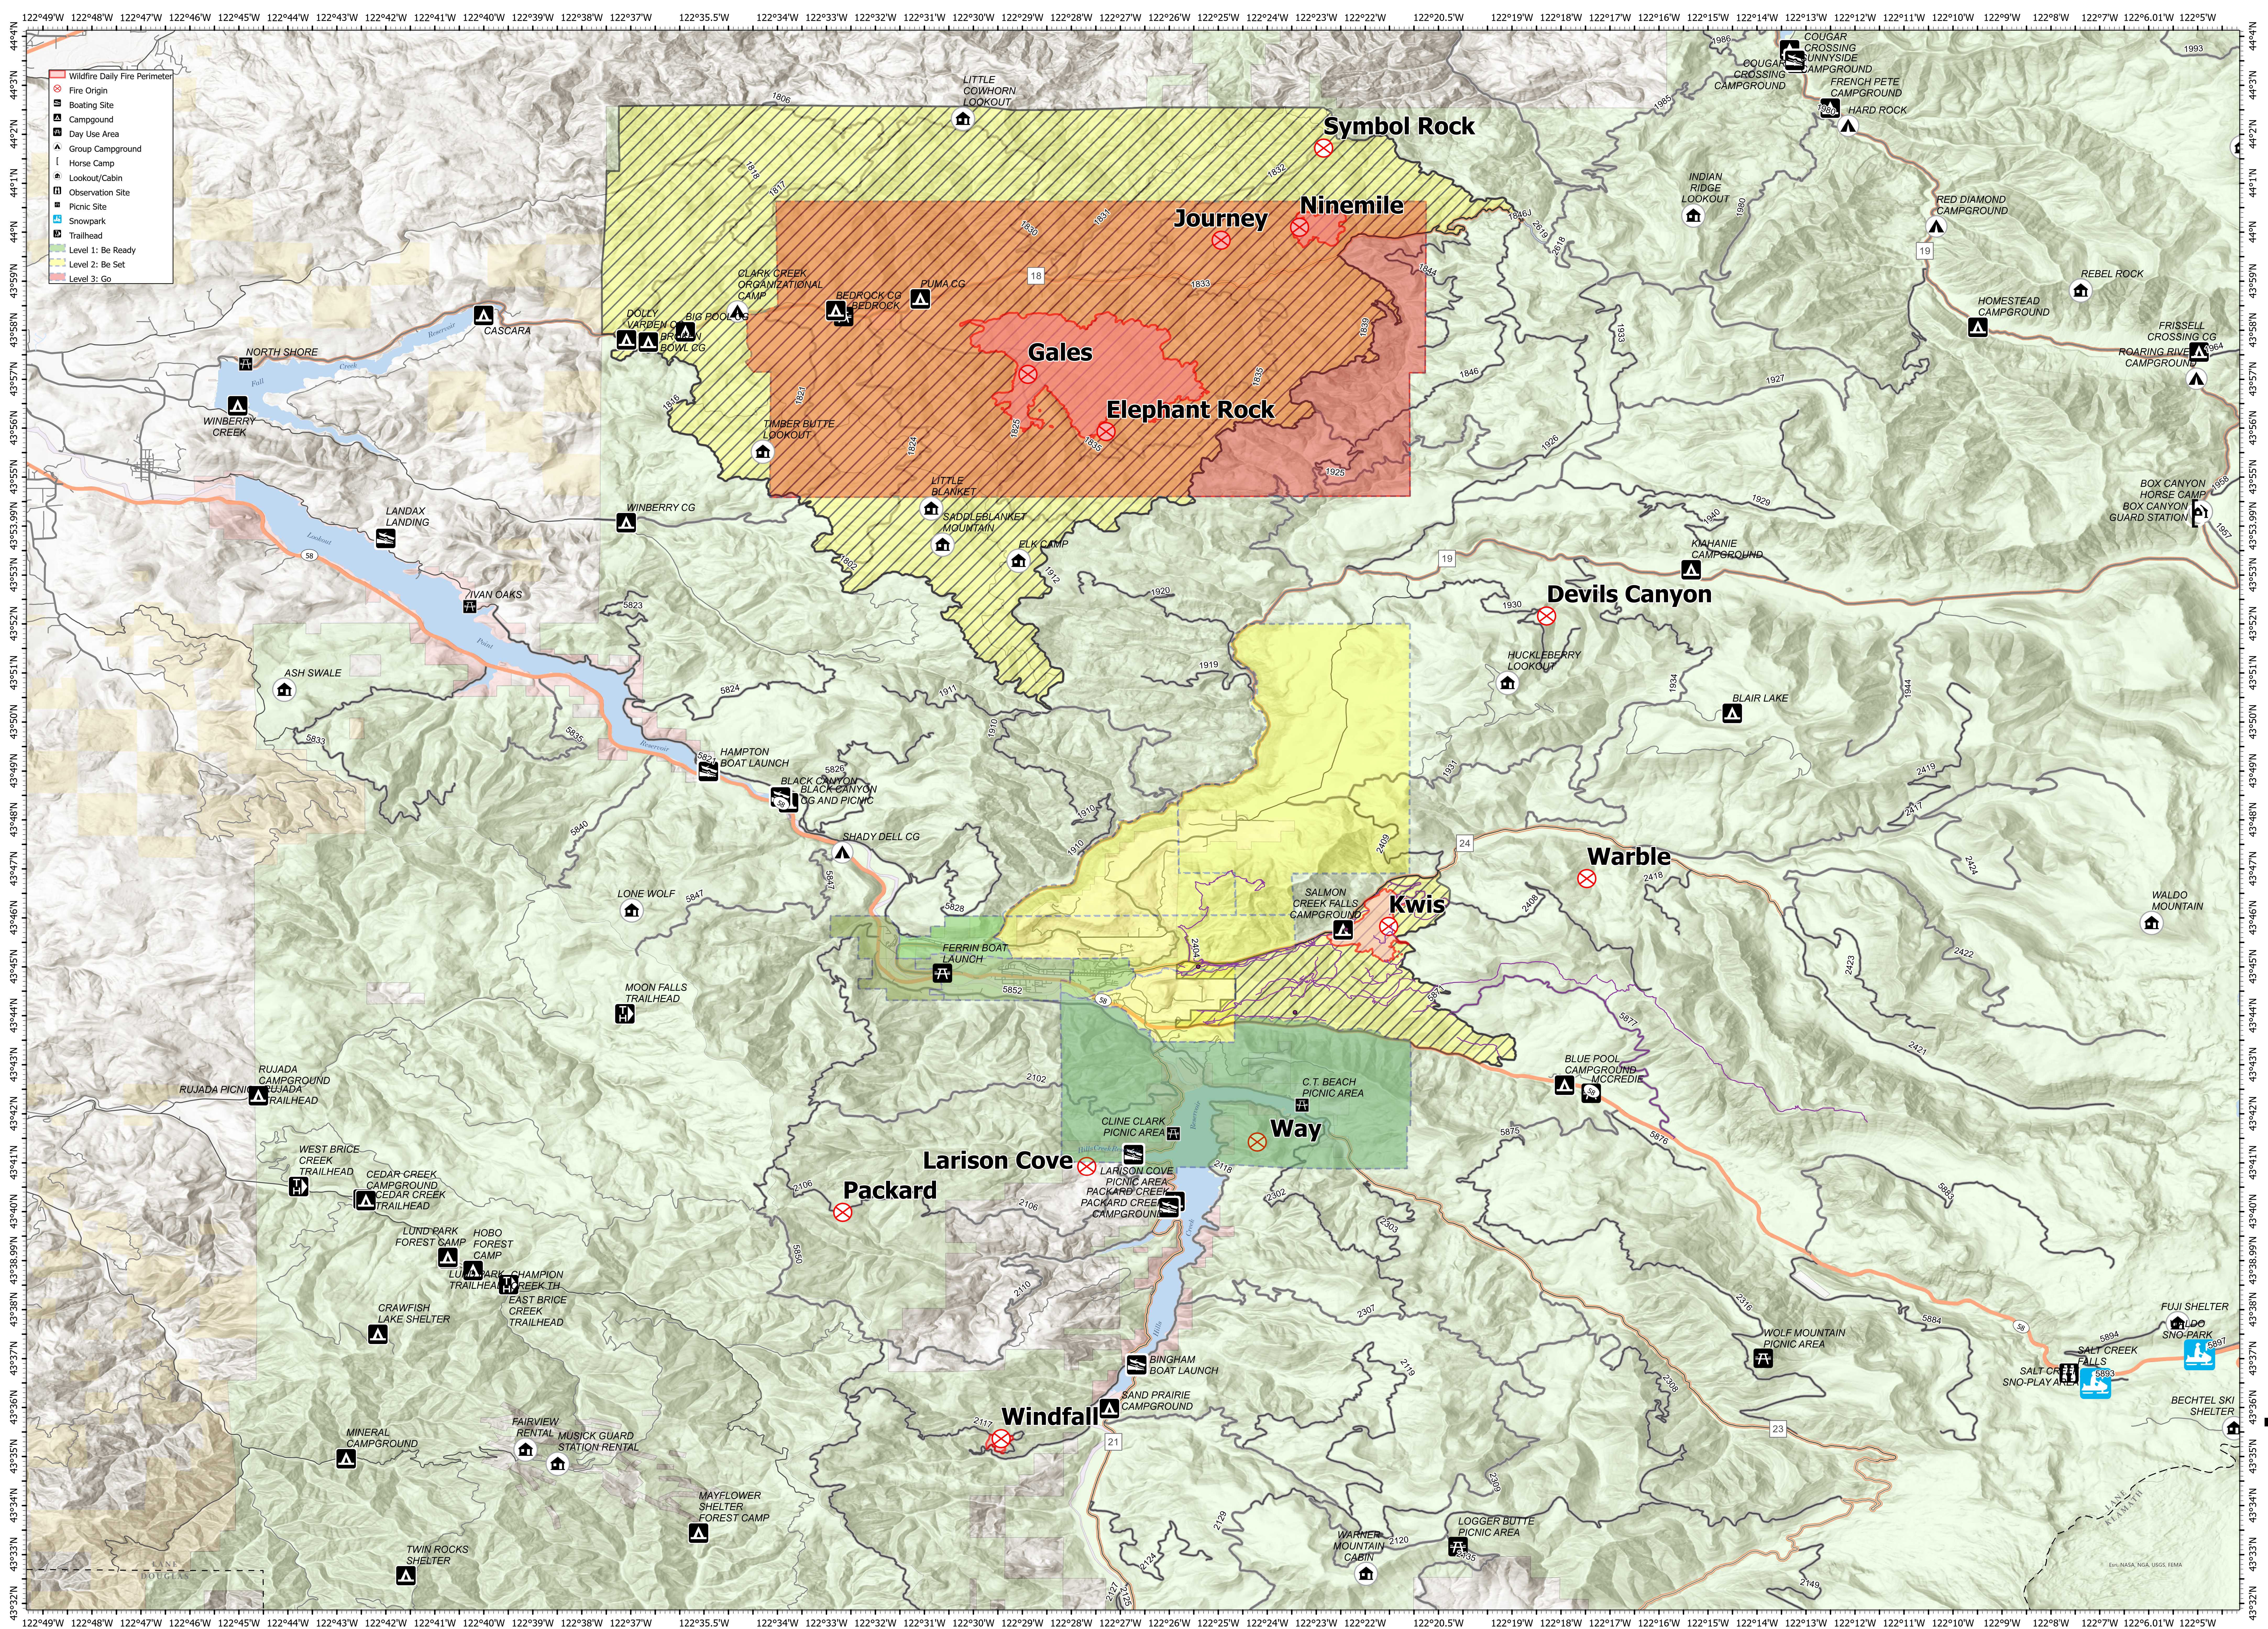

Closure & Evacuation

08/10/2021

Map Created 08/10/2021 @ 1734

Middle Fork Complex

Middle Fork Complex

OR-WIF-210307

5,519 ac
08/09/2021 @ 2110