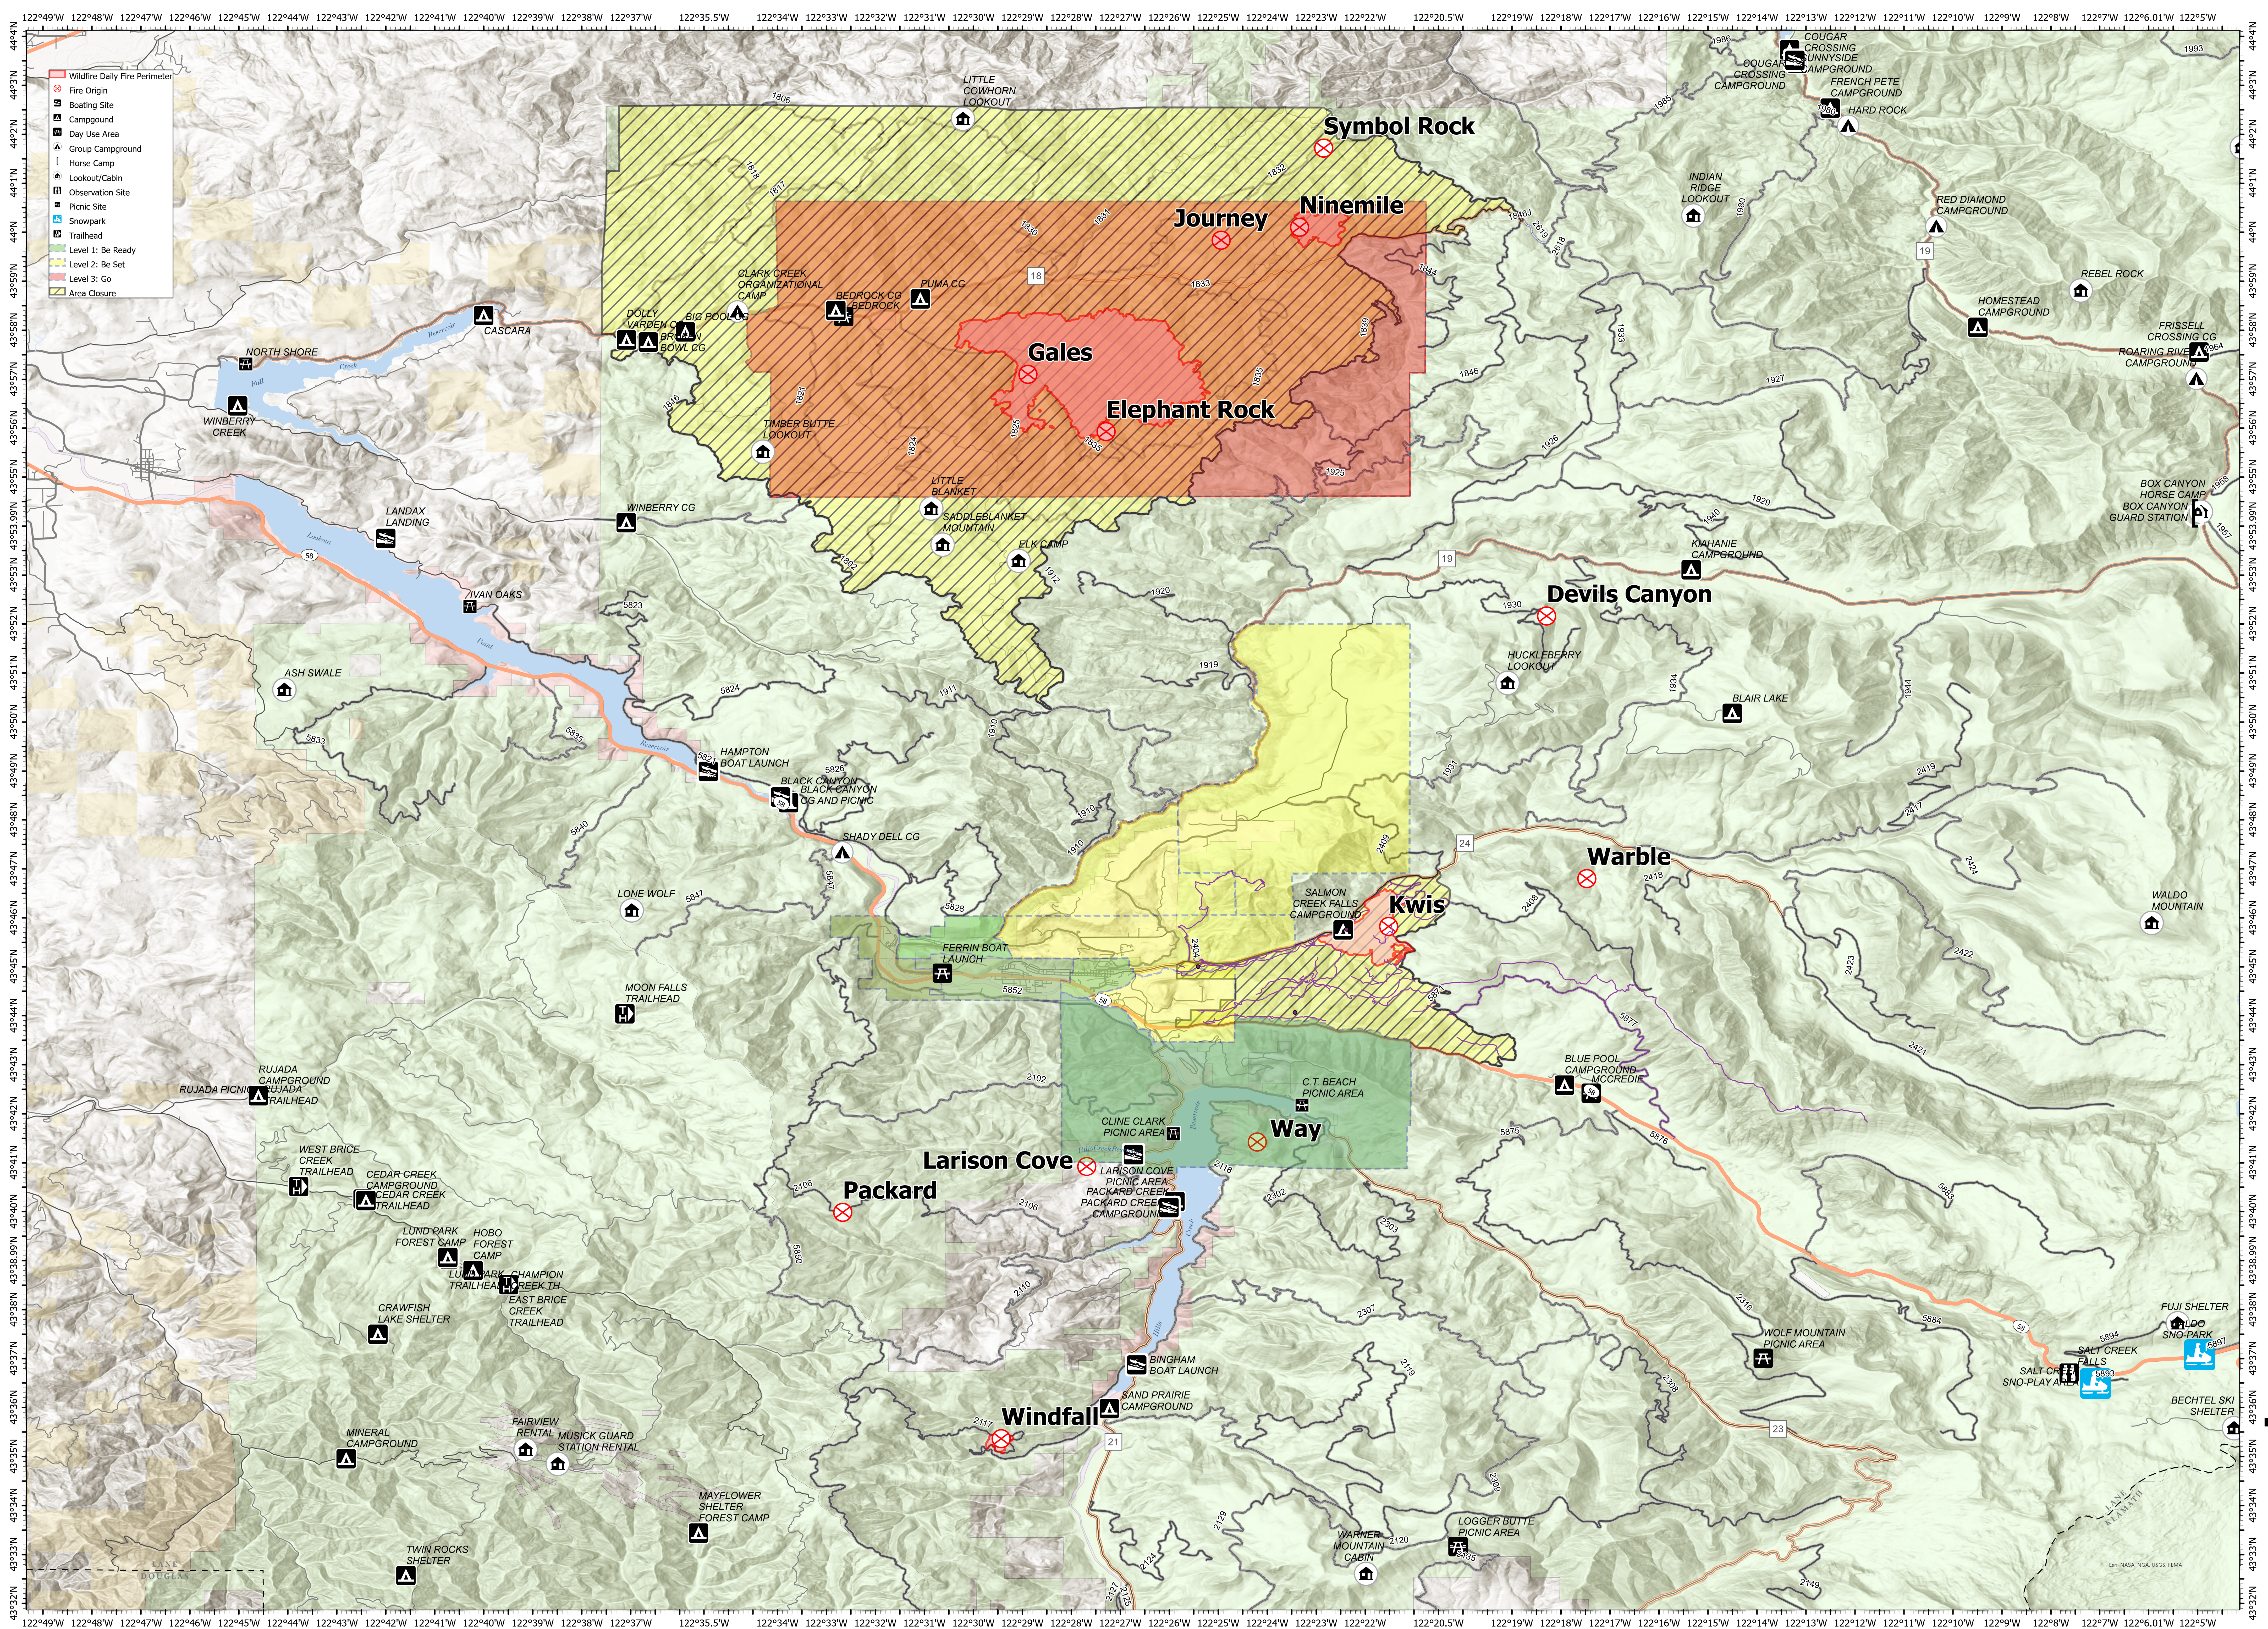

Closure & Evacuation

08/11/2021

Map Created 08/11/2021 @ 1125

Middle Fork Complex

Middle Fork Complex
OR-WIF-210307

6,165 ac
08/19/2021 @ 2143

PNW Team 3
8/11/2021 1130
Acres from IR
WGS 1984 Datum, Lat/Long Grid