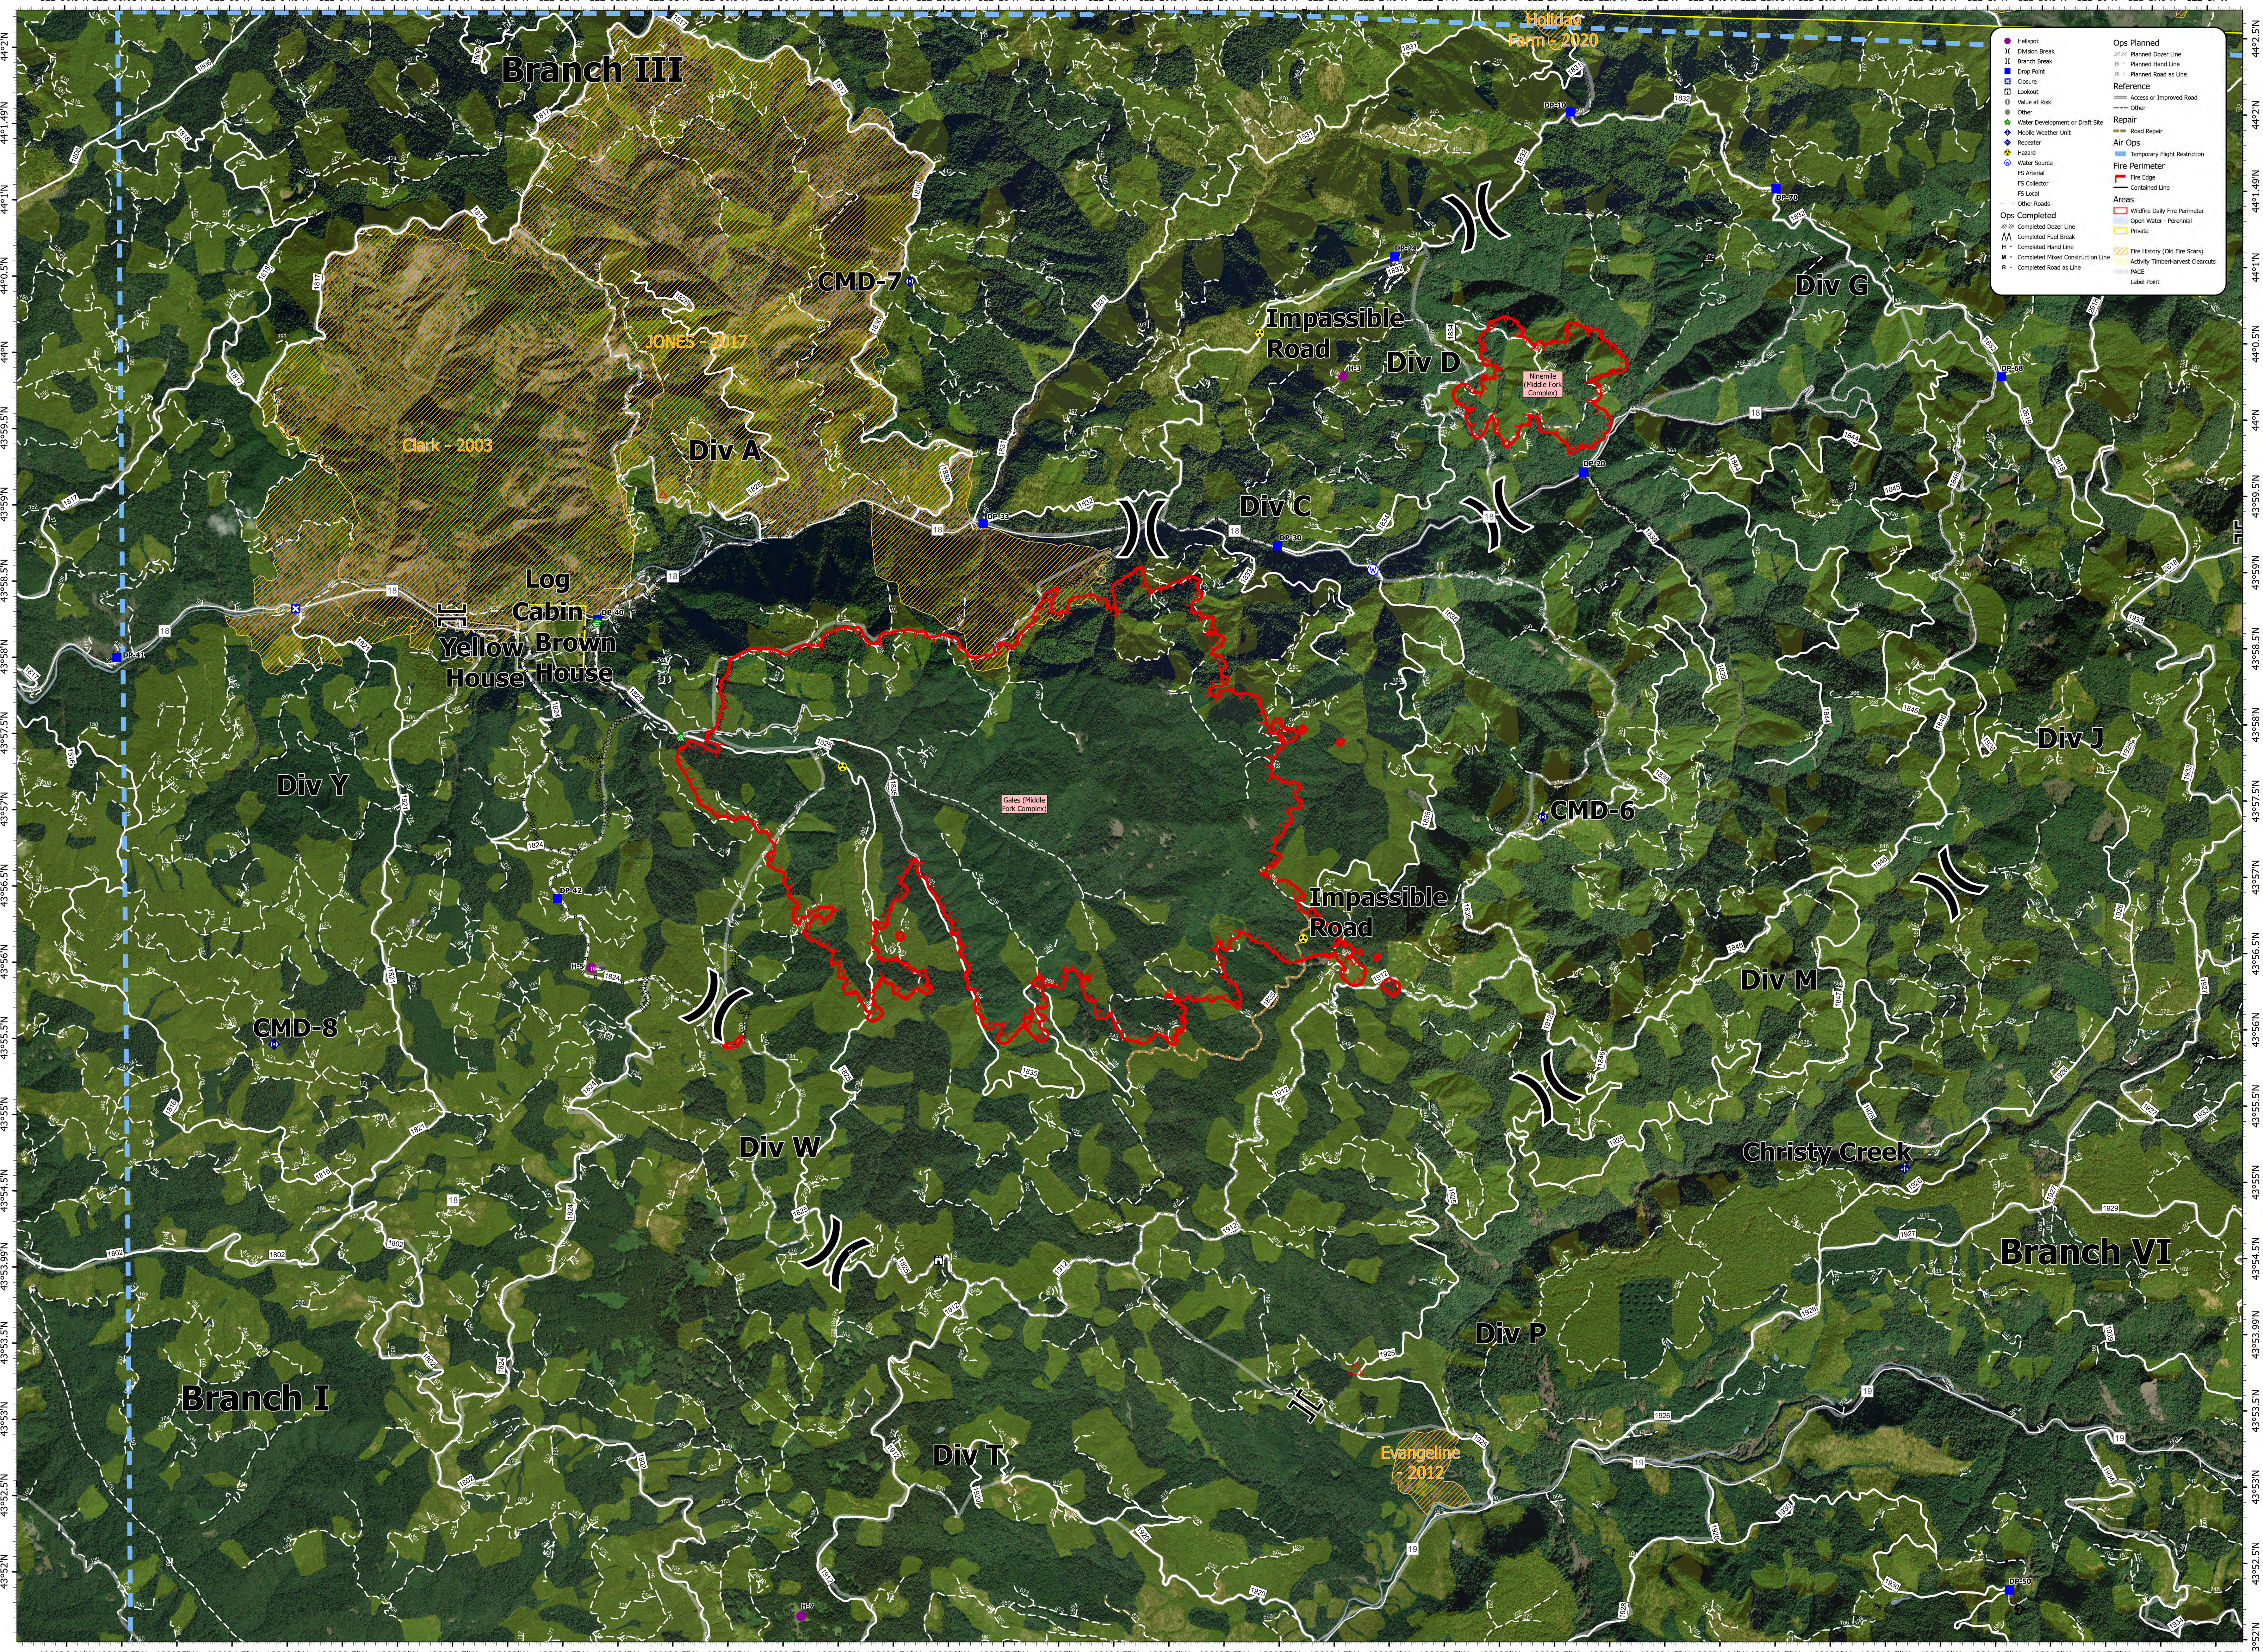

# N. OPERATIONS - ORTHO 8/14/2021 - 24hr

Map Created 8/14/2021 0848

# Middle Fork Complex

Middle Fork Complex  
OR-WIF-210307  
8/14/2021 - 24hr

PNW3  
8/14/2021 0849  
Acres from IR  
North American 1983 Datum, LatLong Grid

Ninemile (Middle Fork Complex) - 488 ac  
Gales (Middle Fork Complex) - 6876 ac  
Kwis (Middle Fork Complex) - 1482 ac

8,847 acres at 08/13/2021 2113