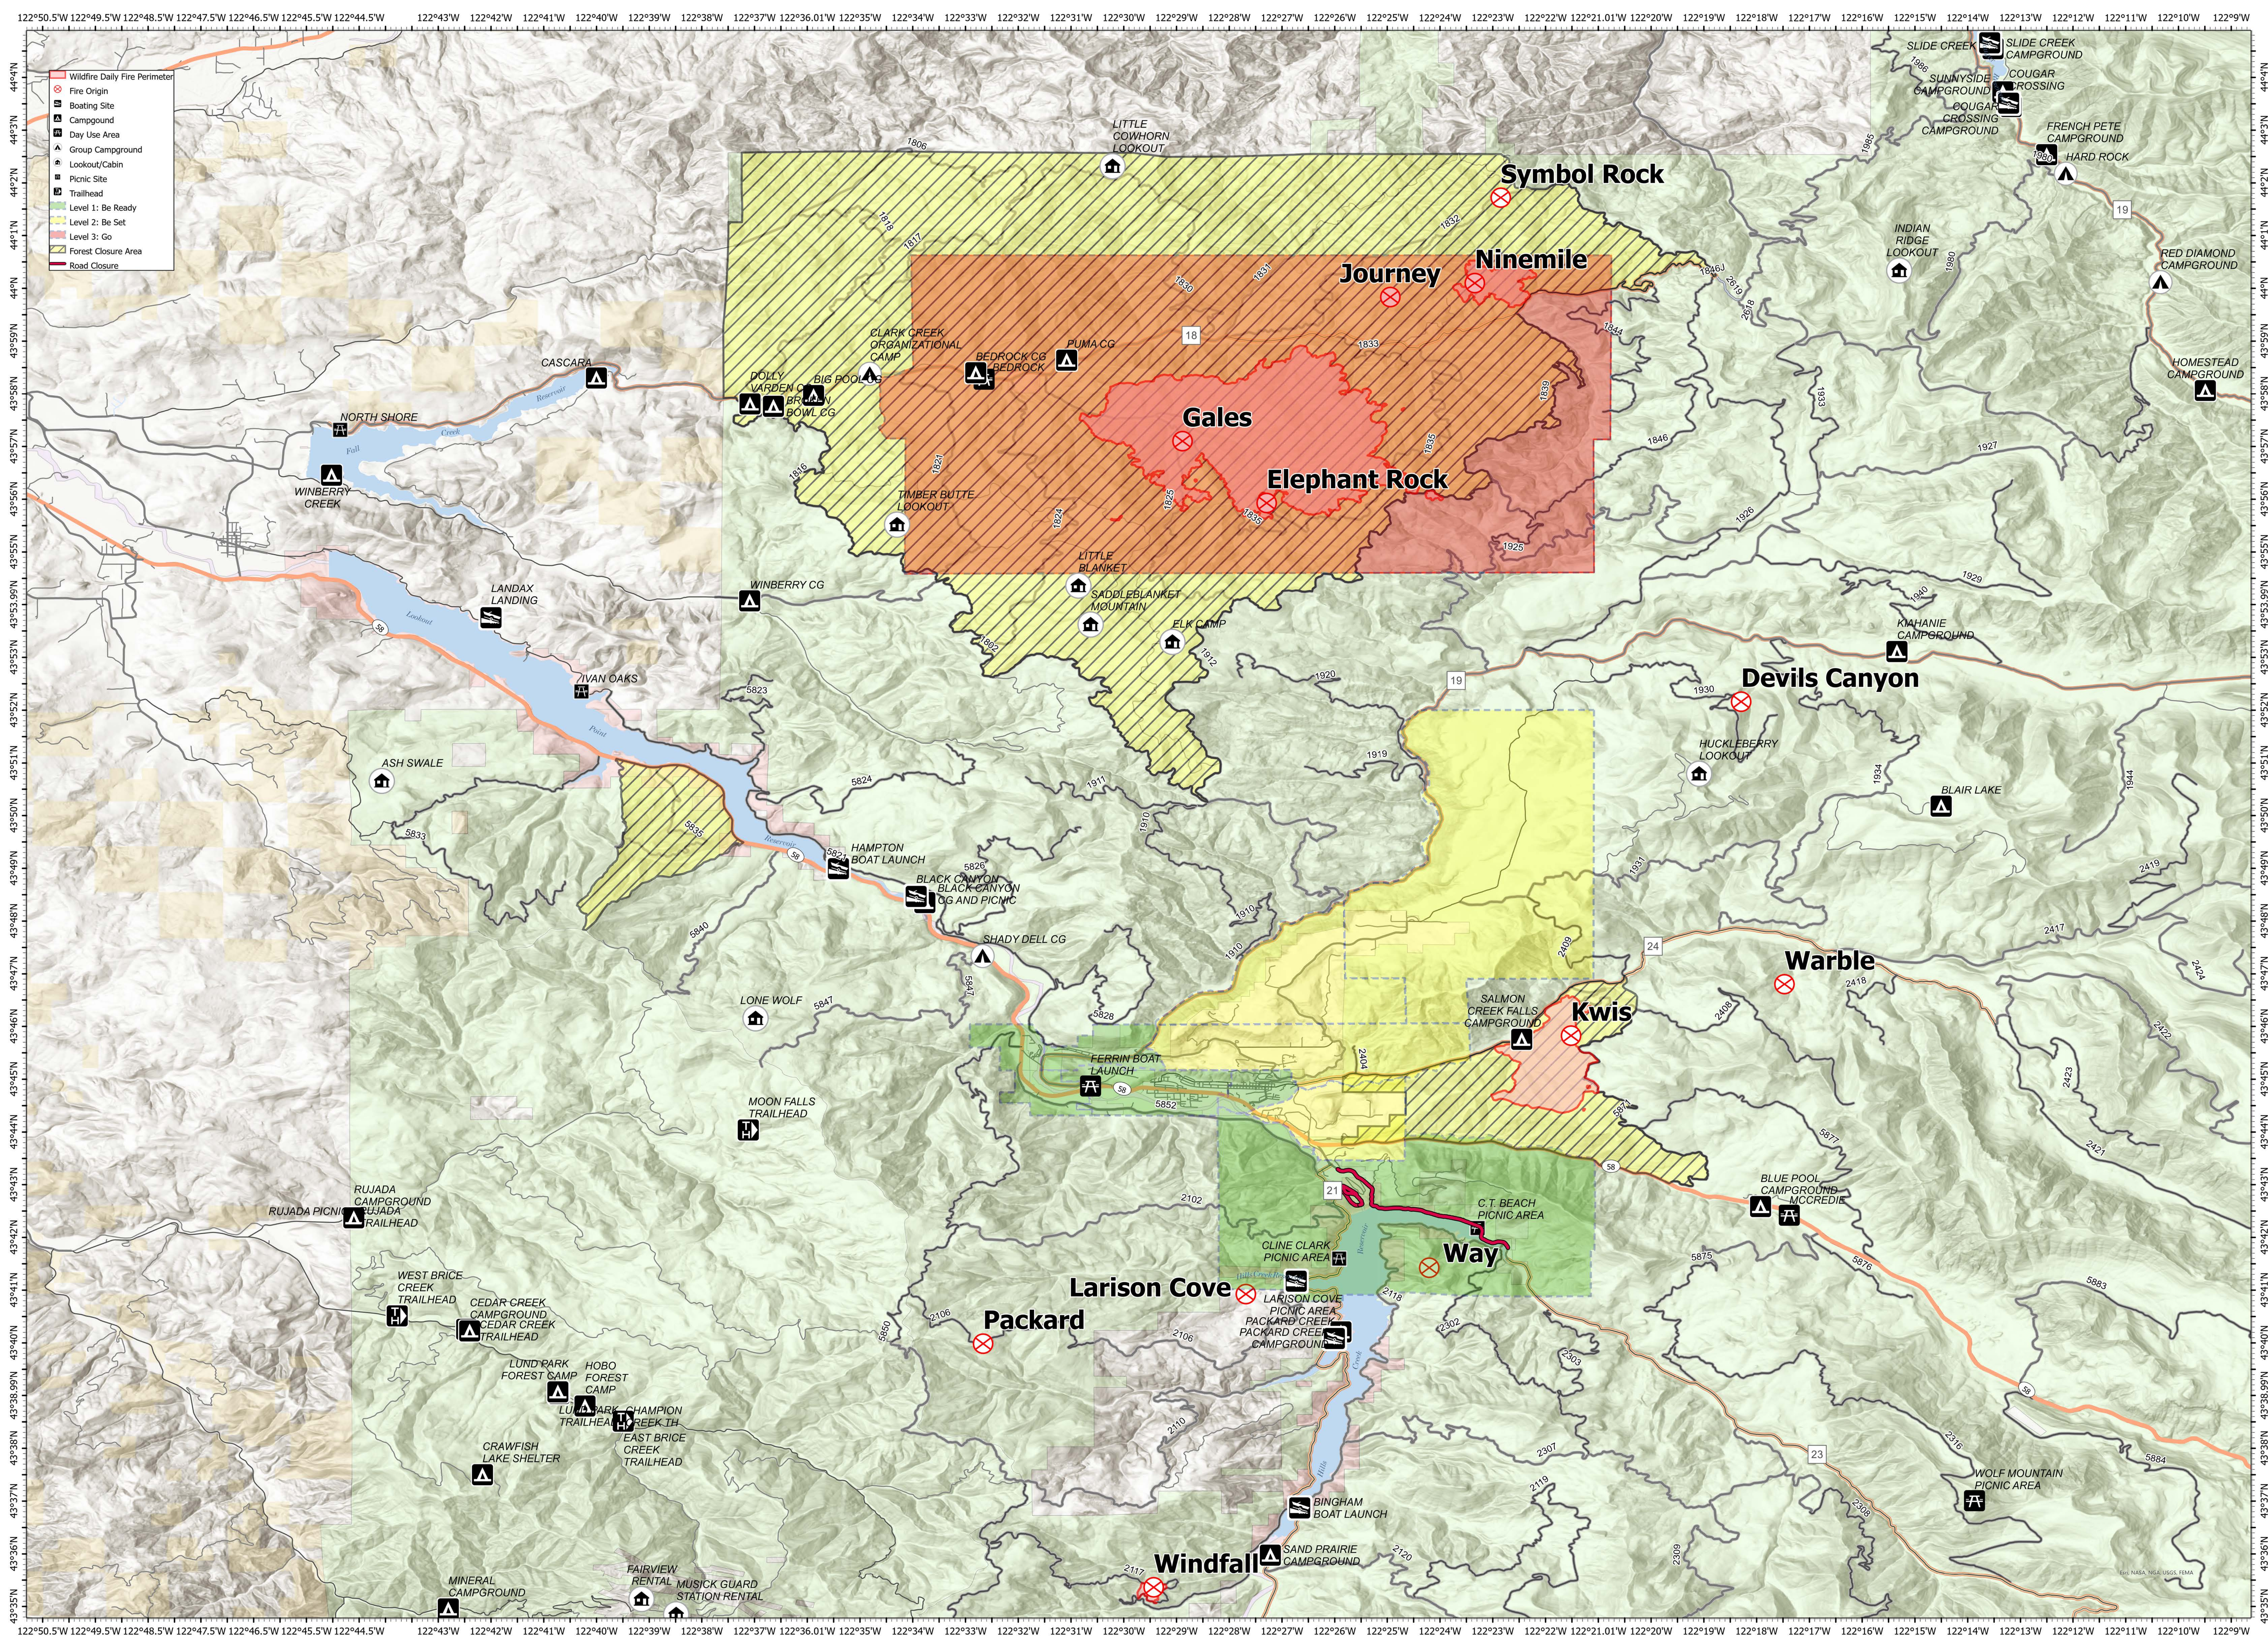

Closure & Evacuation

08/15/2021

Map Created 08/15/2021 @ 0744

Middle Fork Complex

Middle Fork Complex
OR-WIF-210307

9,159 acres
08/14/2021 2137