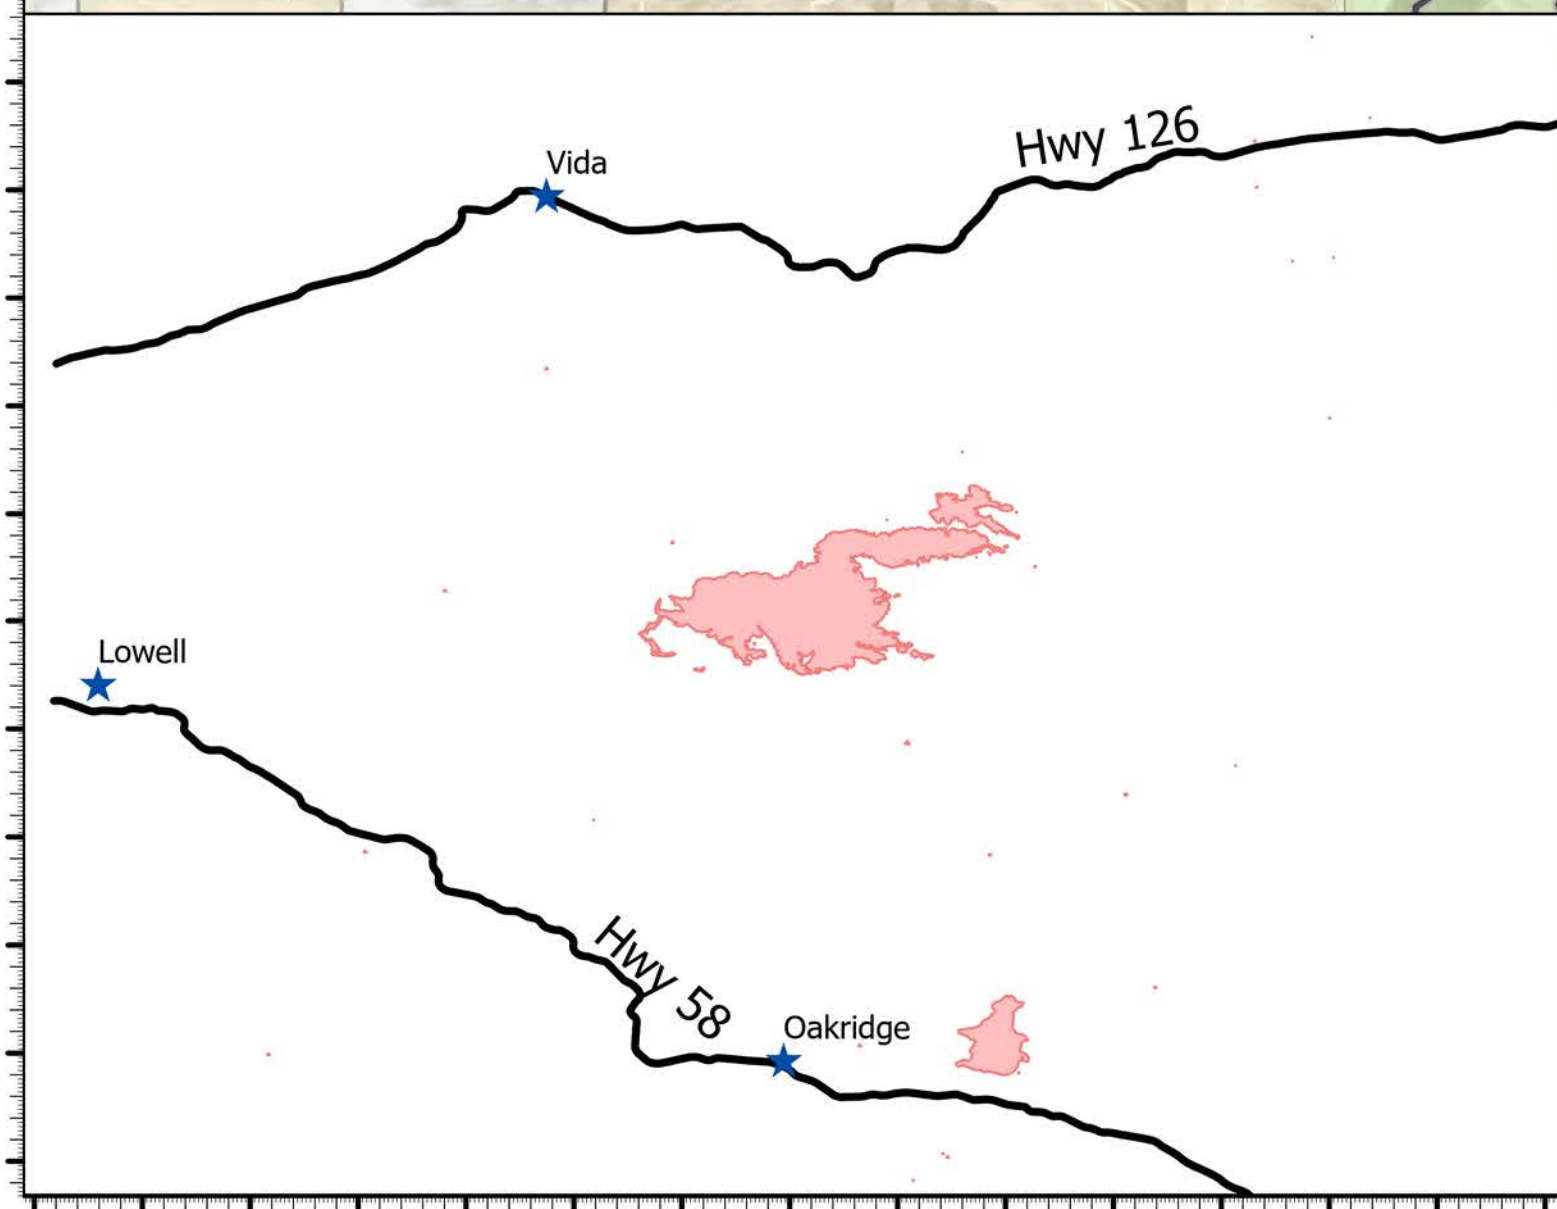

Incident Name	Acres
Kwis (Middle Fork Complex)	1483.94
Gales (Middle Fork Complex)	10362.87
Ninemile (Middle Fork Complex)	815.89

- ★ Communities
- Fire Perimeter
- Contained Line
- County Boundary
- State Hwy
- FS Arterial
- FS Collector
- Boating Site
- ▲ Campground
- Day Use Area
- ⓐ Group Campground
- Ⓛ Lookout/Cabin
- Picnic Site
- Ⓜ Trailhead