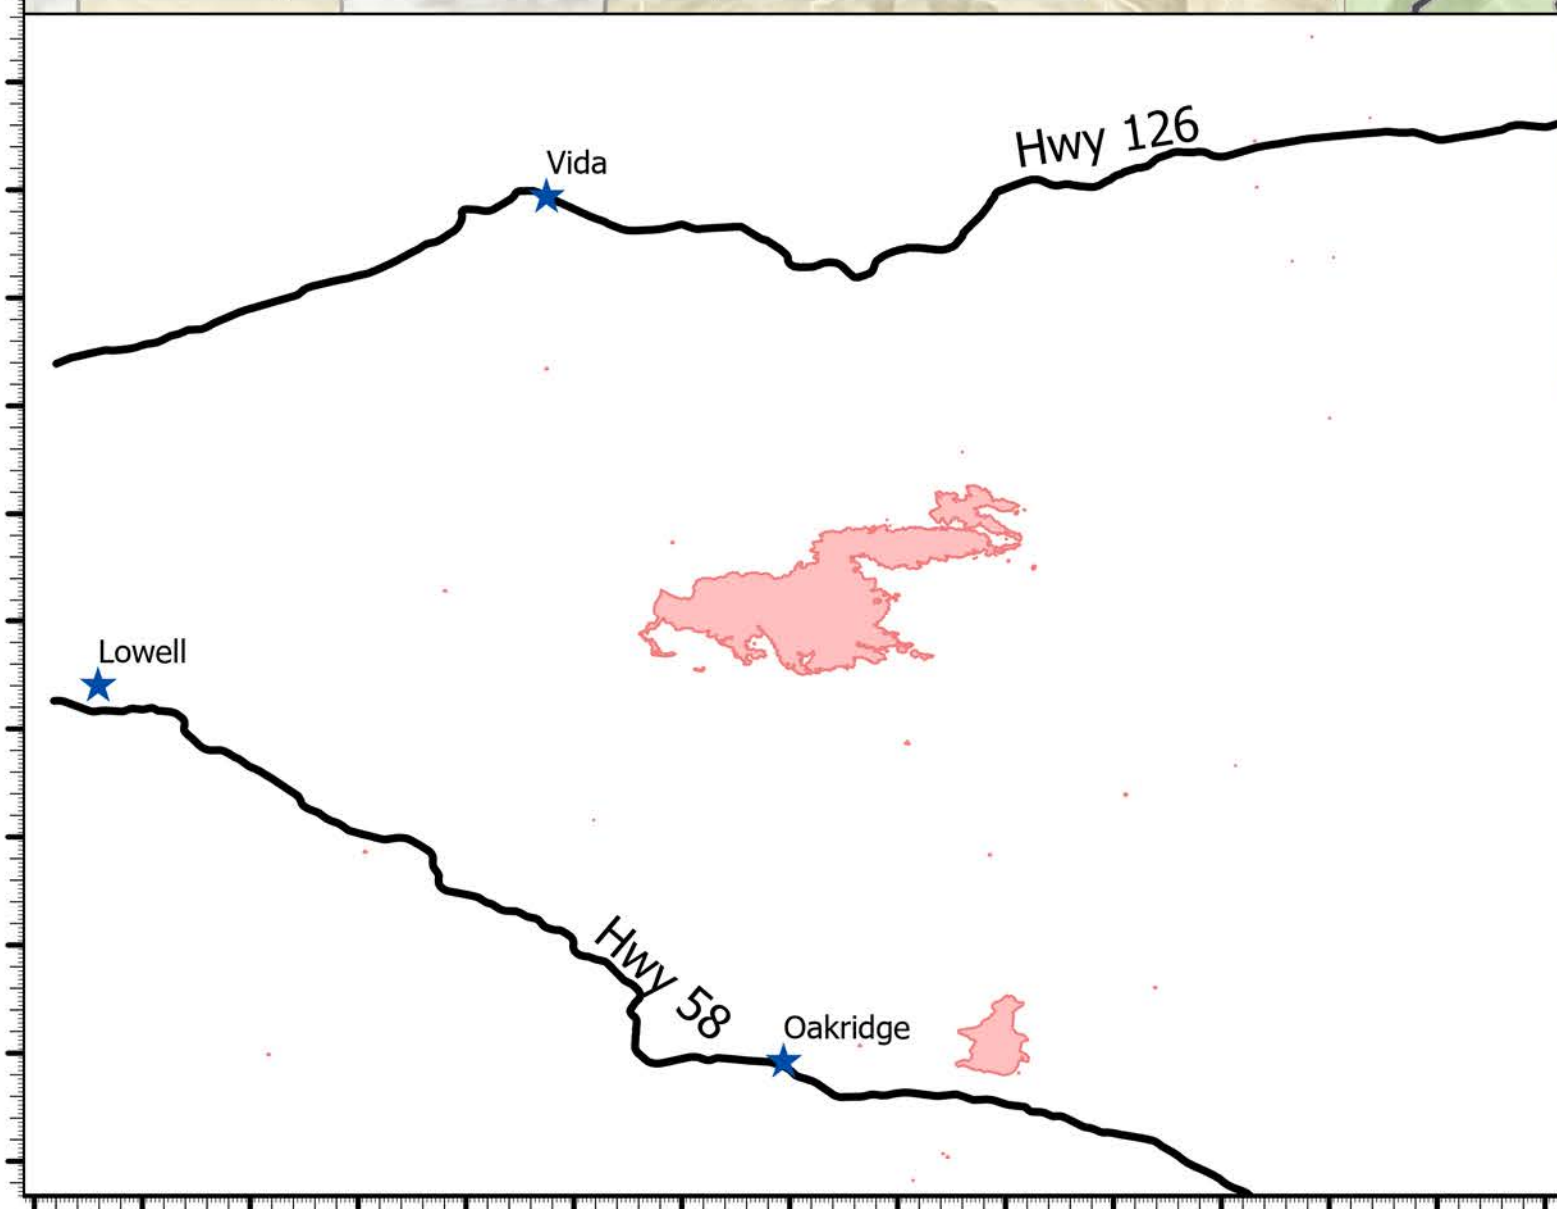

Incident Name	Acres
Kwis (Middle Fork Complex)	1483.94
Gales (Middle Fork Complex)	10985.69
Ninemile (Middle Fork Complex)	982.41

- ★ Communities
- ▭ Fire Perimeter
- ▭ Contained Line
- ▭ County Boundary
- ▭ State Hwy
- ▭ FS Arterial
- ▭ FS Collector
- ▭ Boating Site
- ▭ Campground
- ▭ Day Use Area
- ▭ Group Campground
- ▭ Lookout/Cabin
- ▭ Picnic Site
- ▭ Trailhead