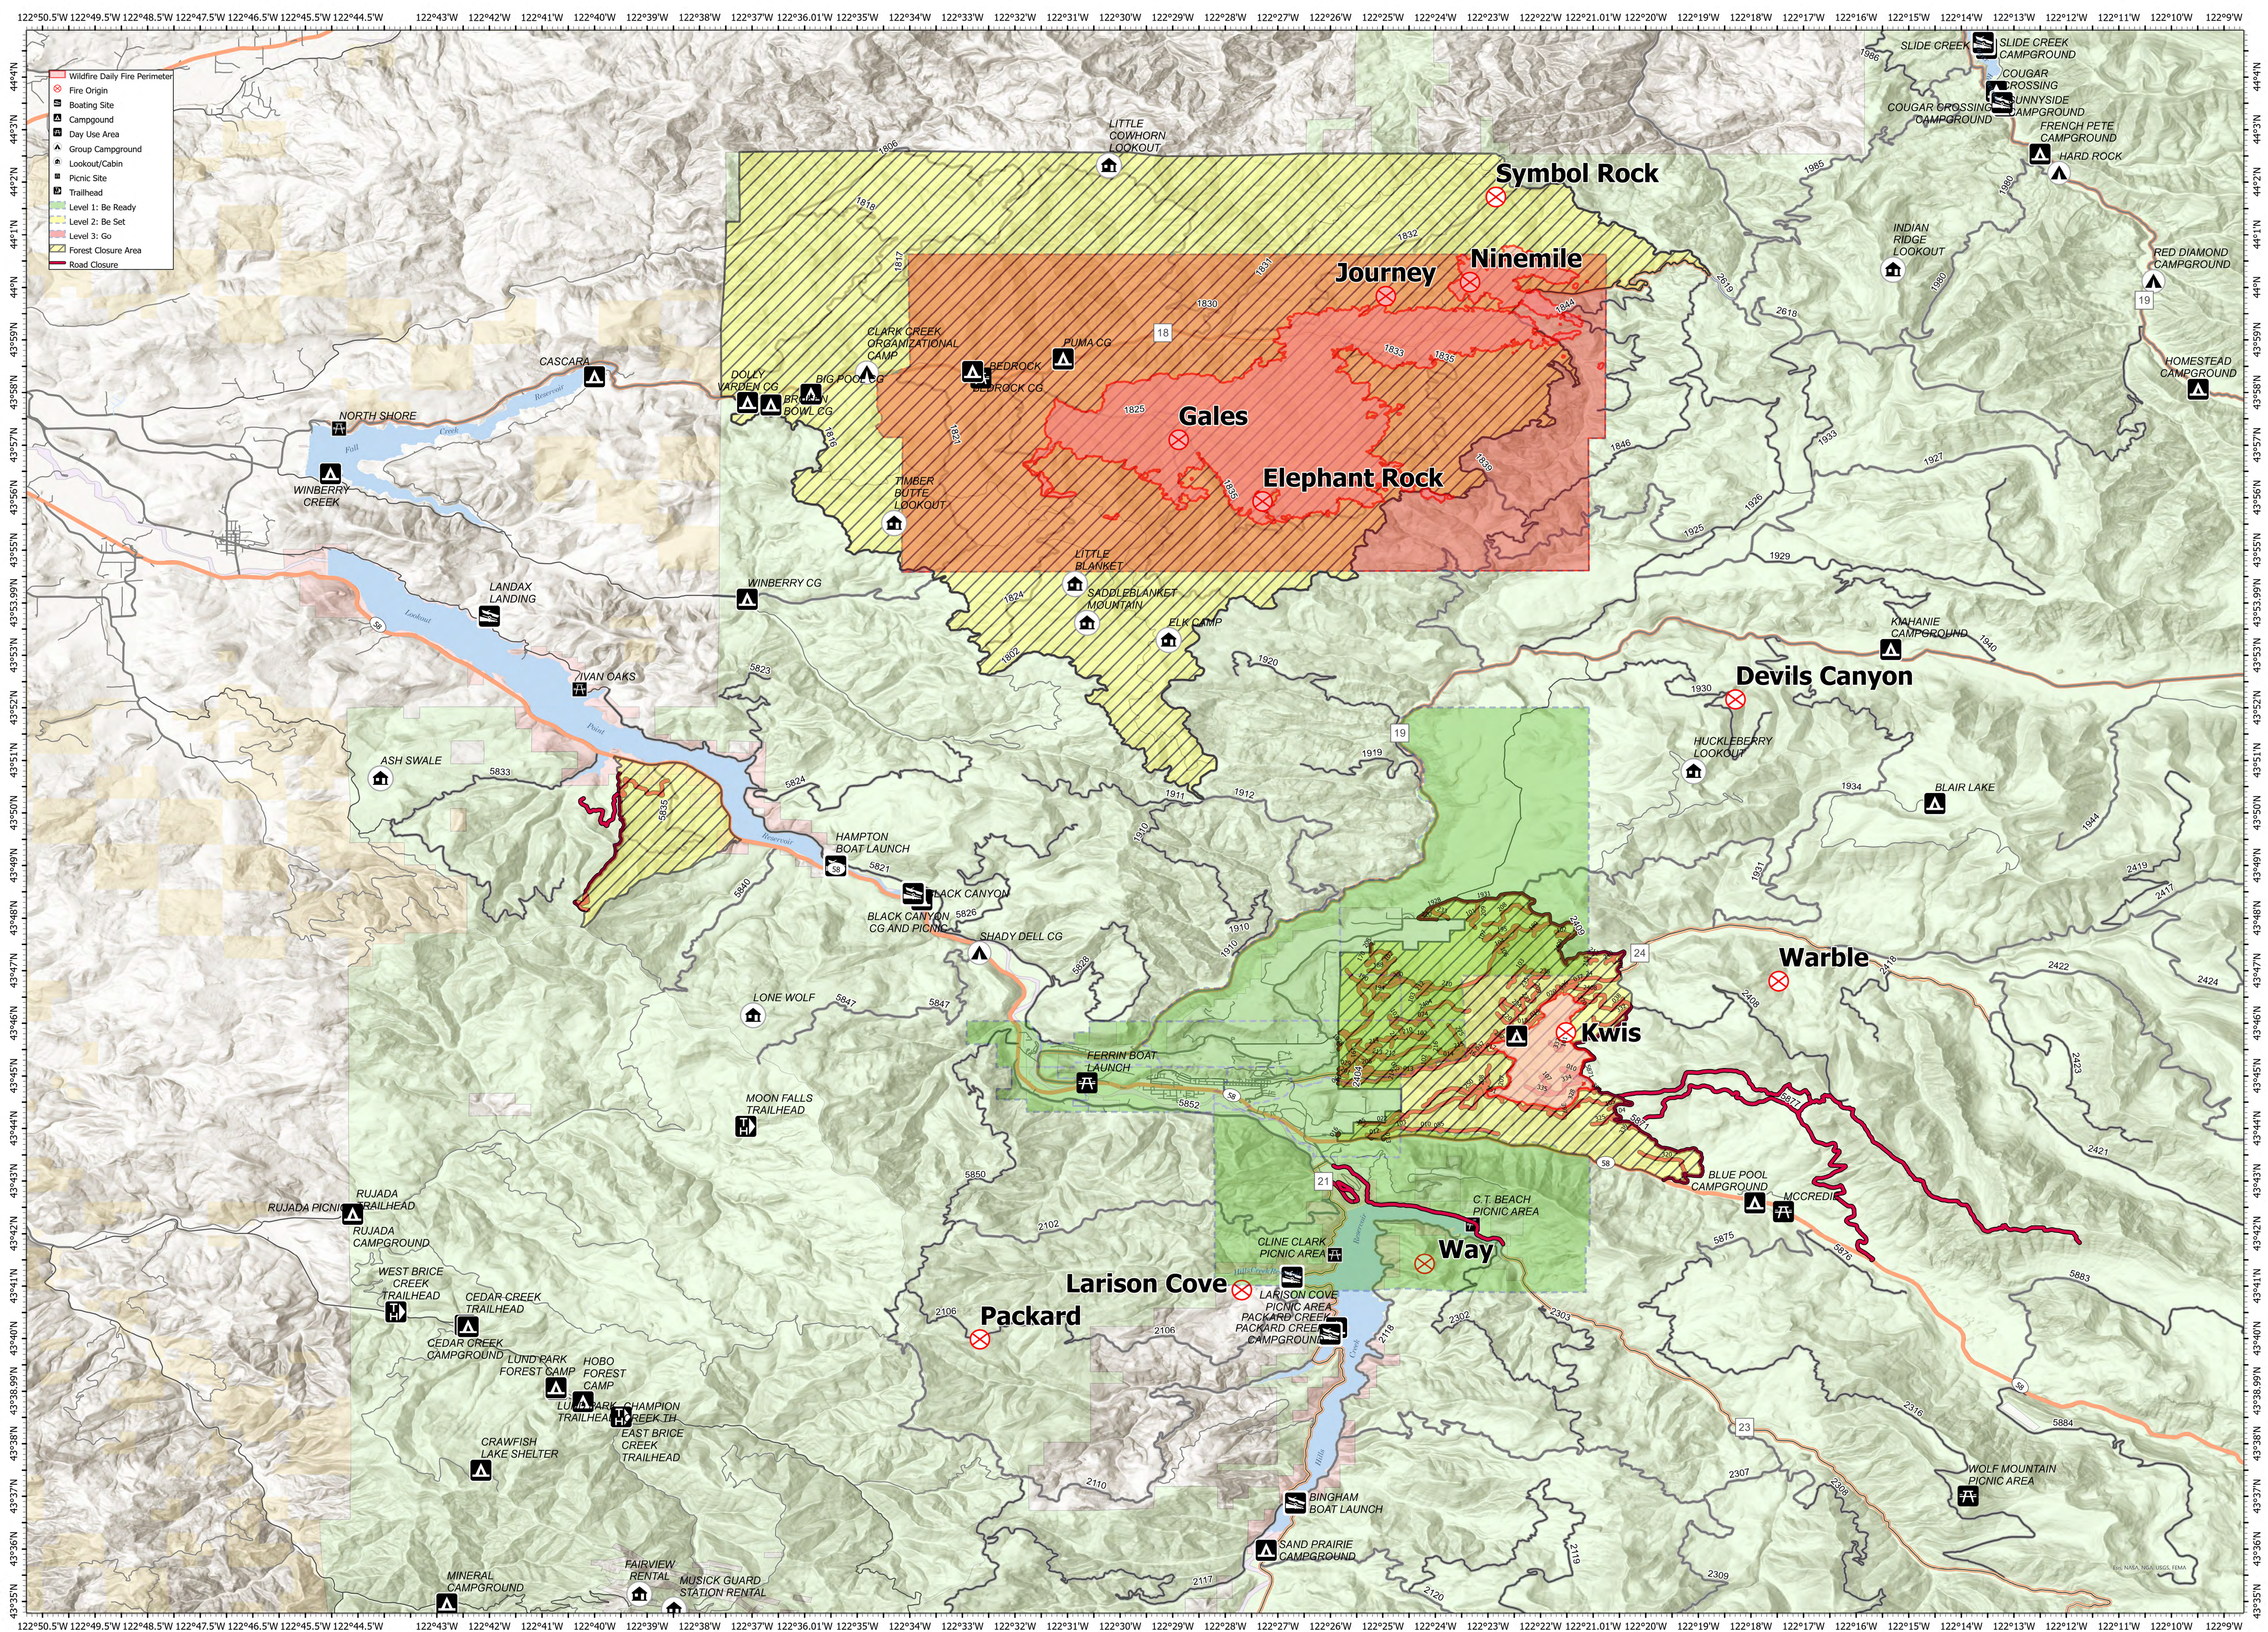

Closure & Evacuation

8/19/2021 - 24hr

Map Created 8/18/2021 @ 2123

Middle Fork Complex

Middle Fork Complex
OR-WIF-210307

13,452 acres
08/17/2021 2131