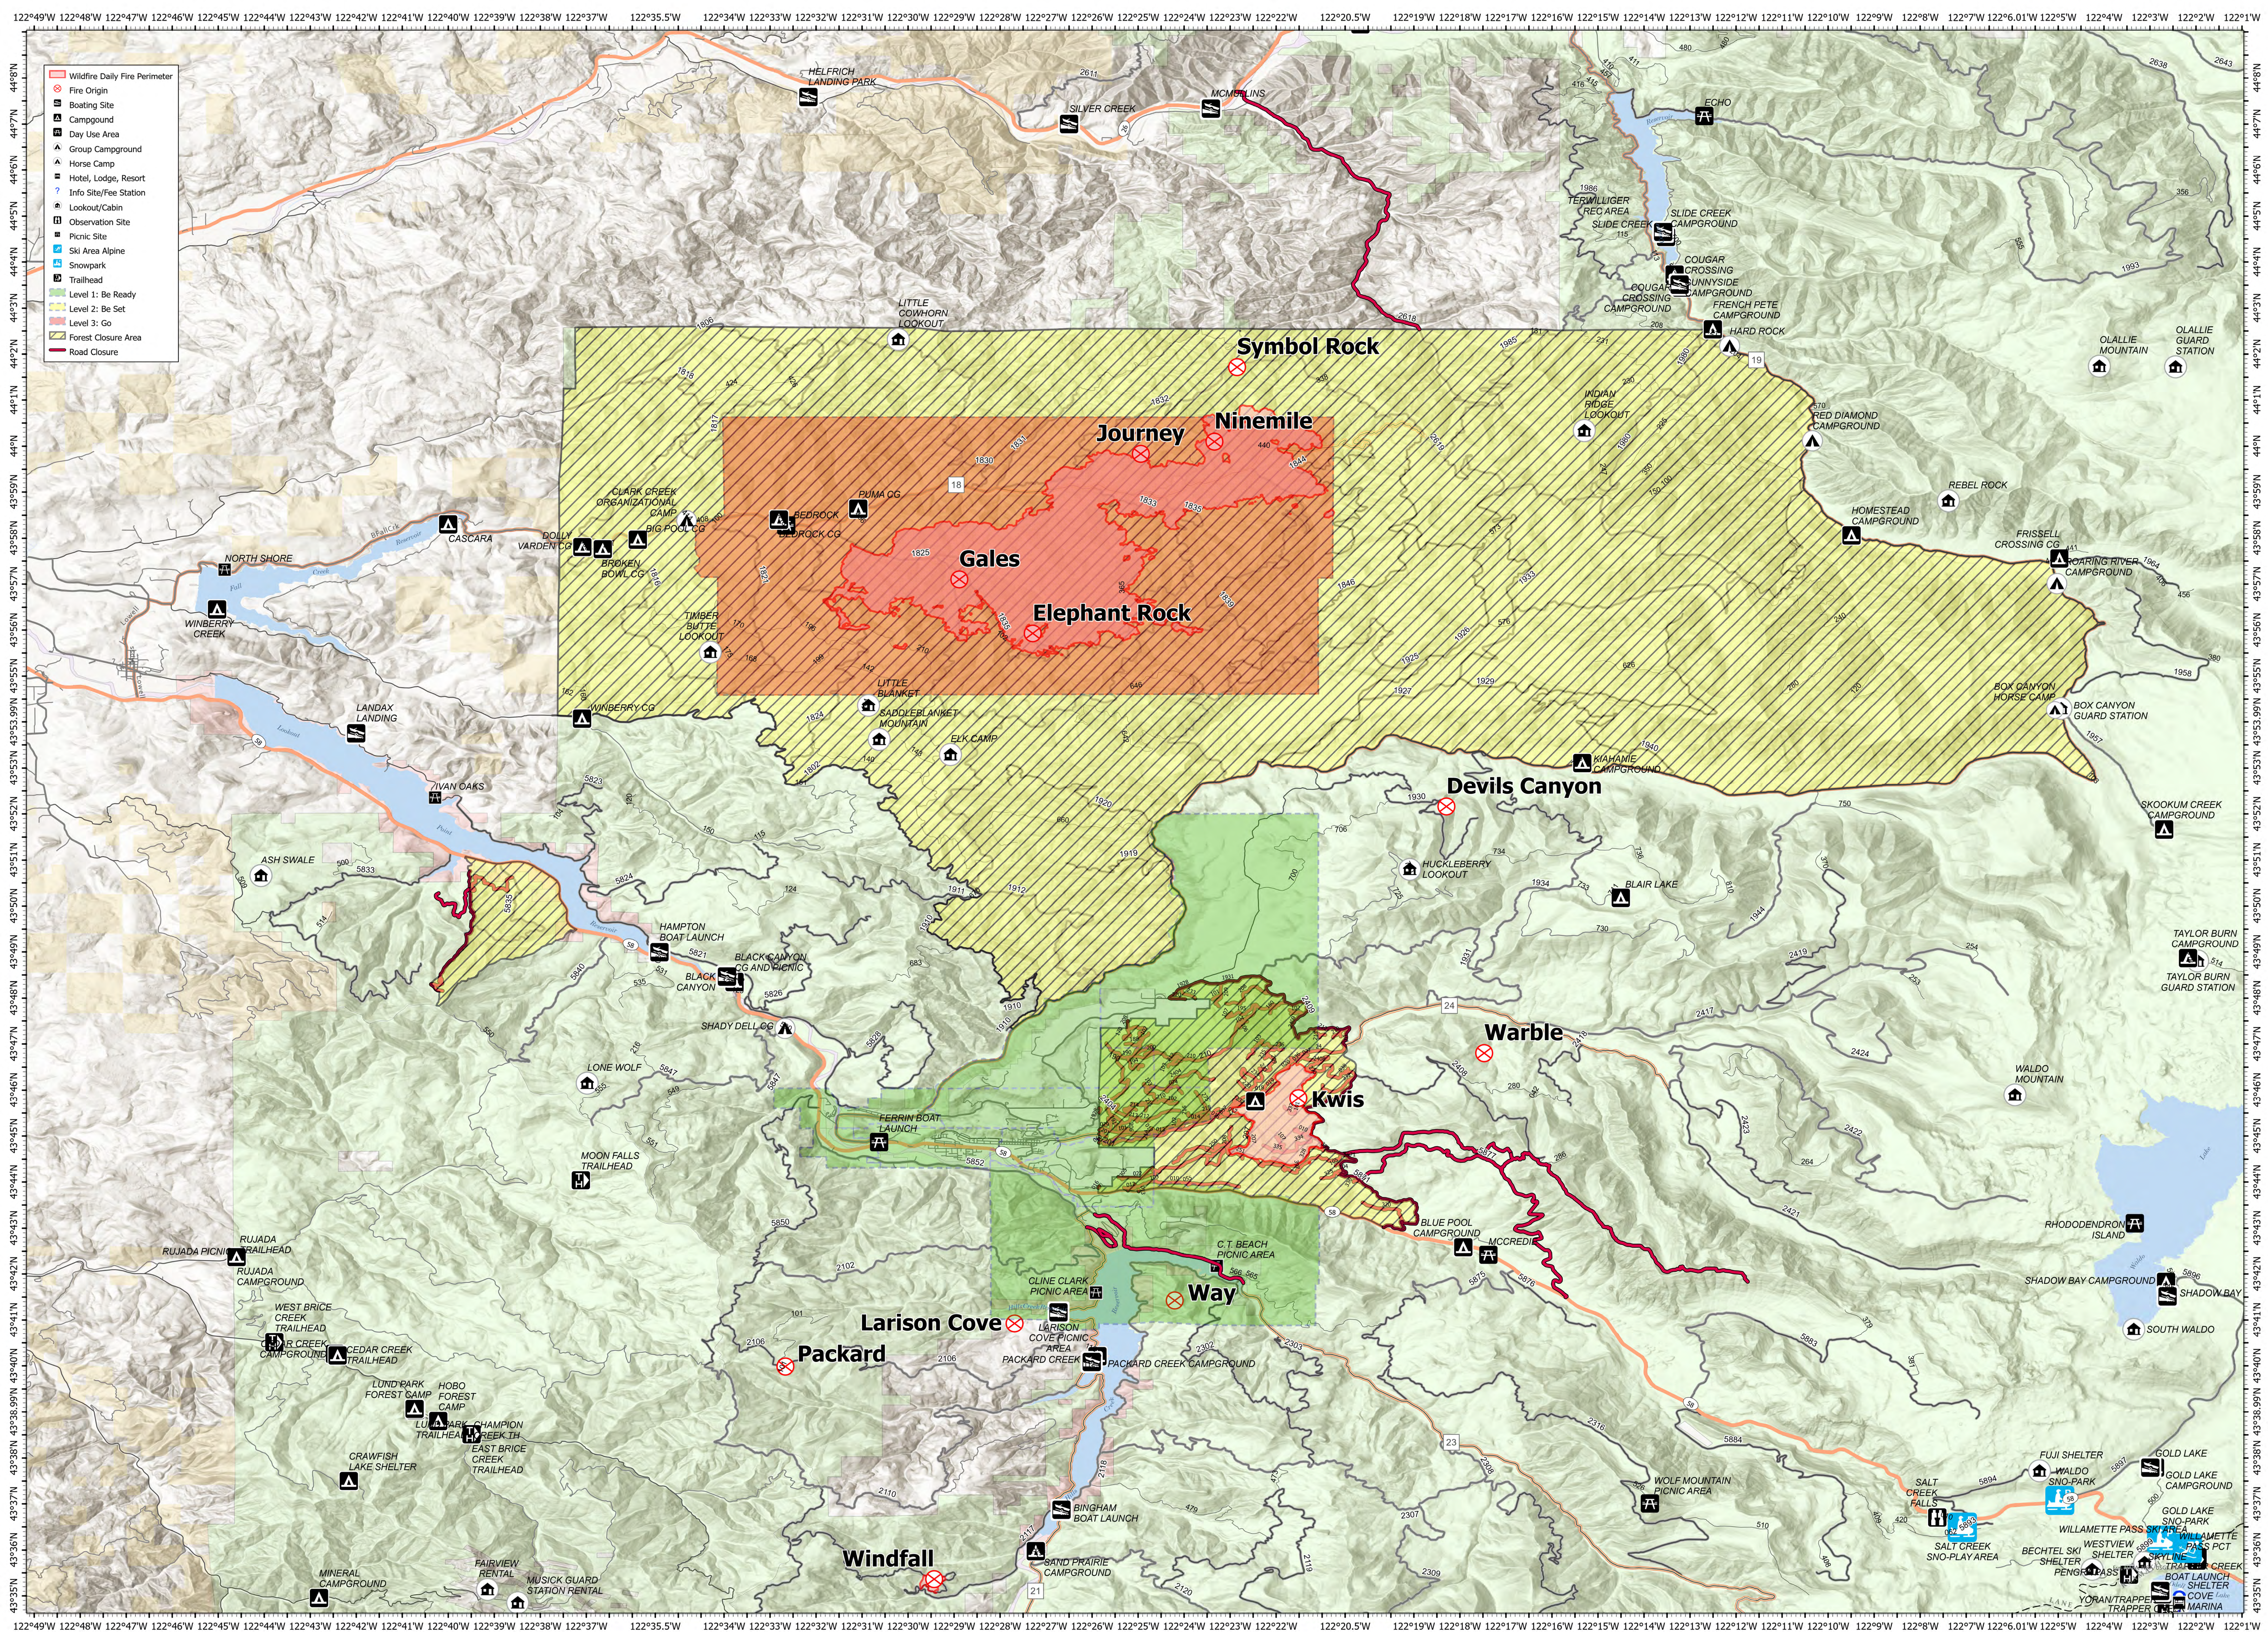

# Closure & Evacuation

**8/21/2021 - 24hr**  
Map Created 8/21/2021 @ 0718

# Middle Fork Complex

**Middle Fork Complex**  
OR-WIF-210307

15,082 acres  
08/20/2021 @ 2027

PNW Team 3  
8/21/2021 0718  
Acres from IR  
WGS 1984 Datum, Lat/Long Grid