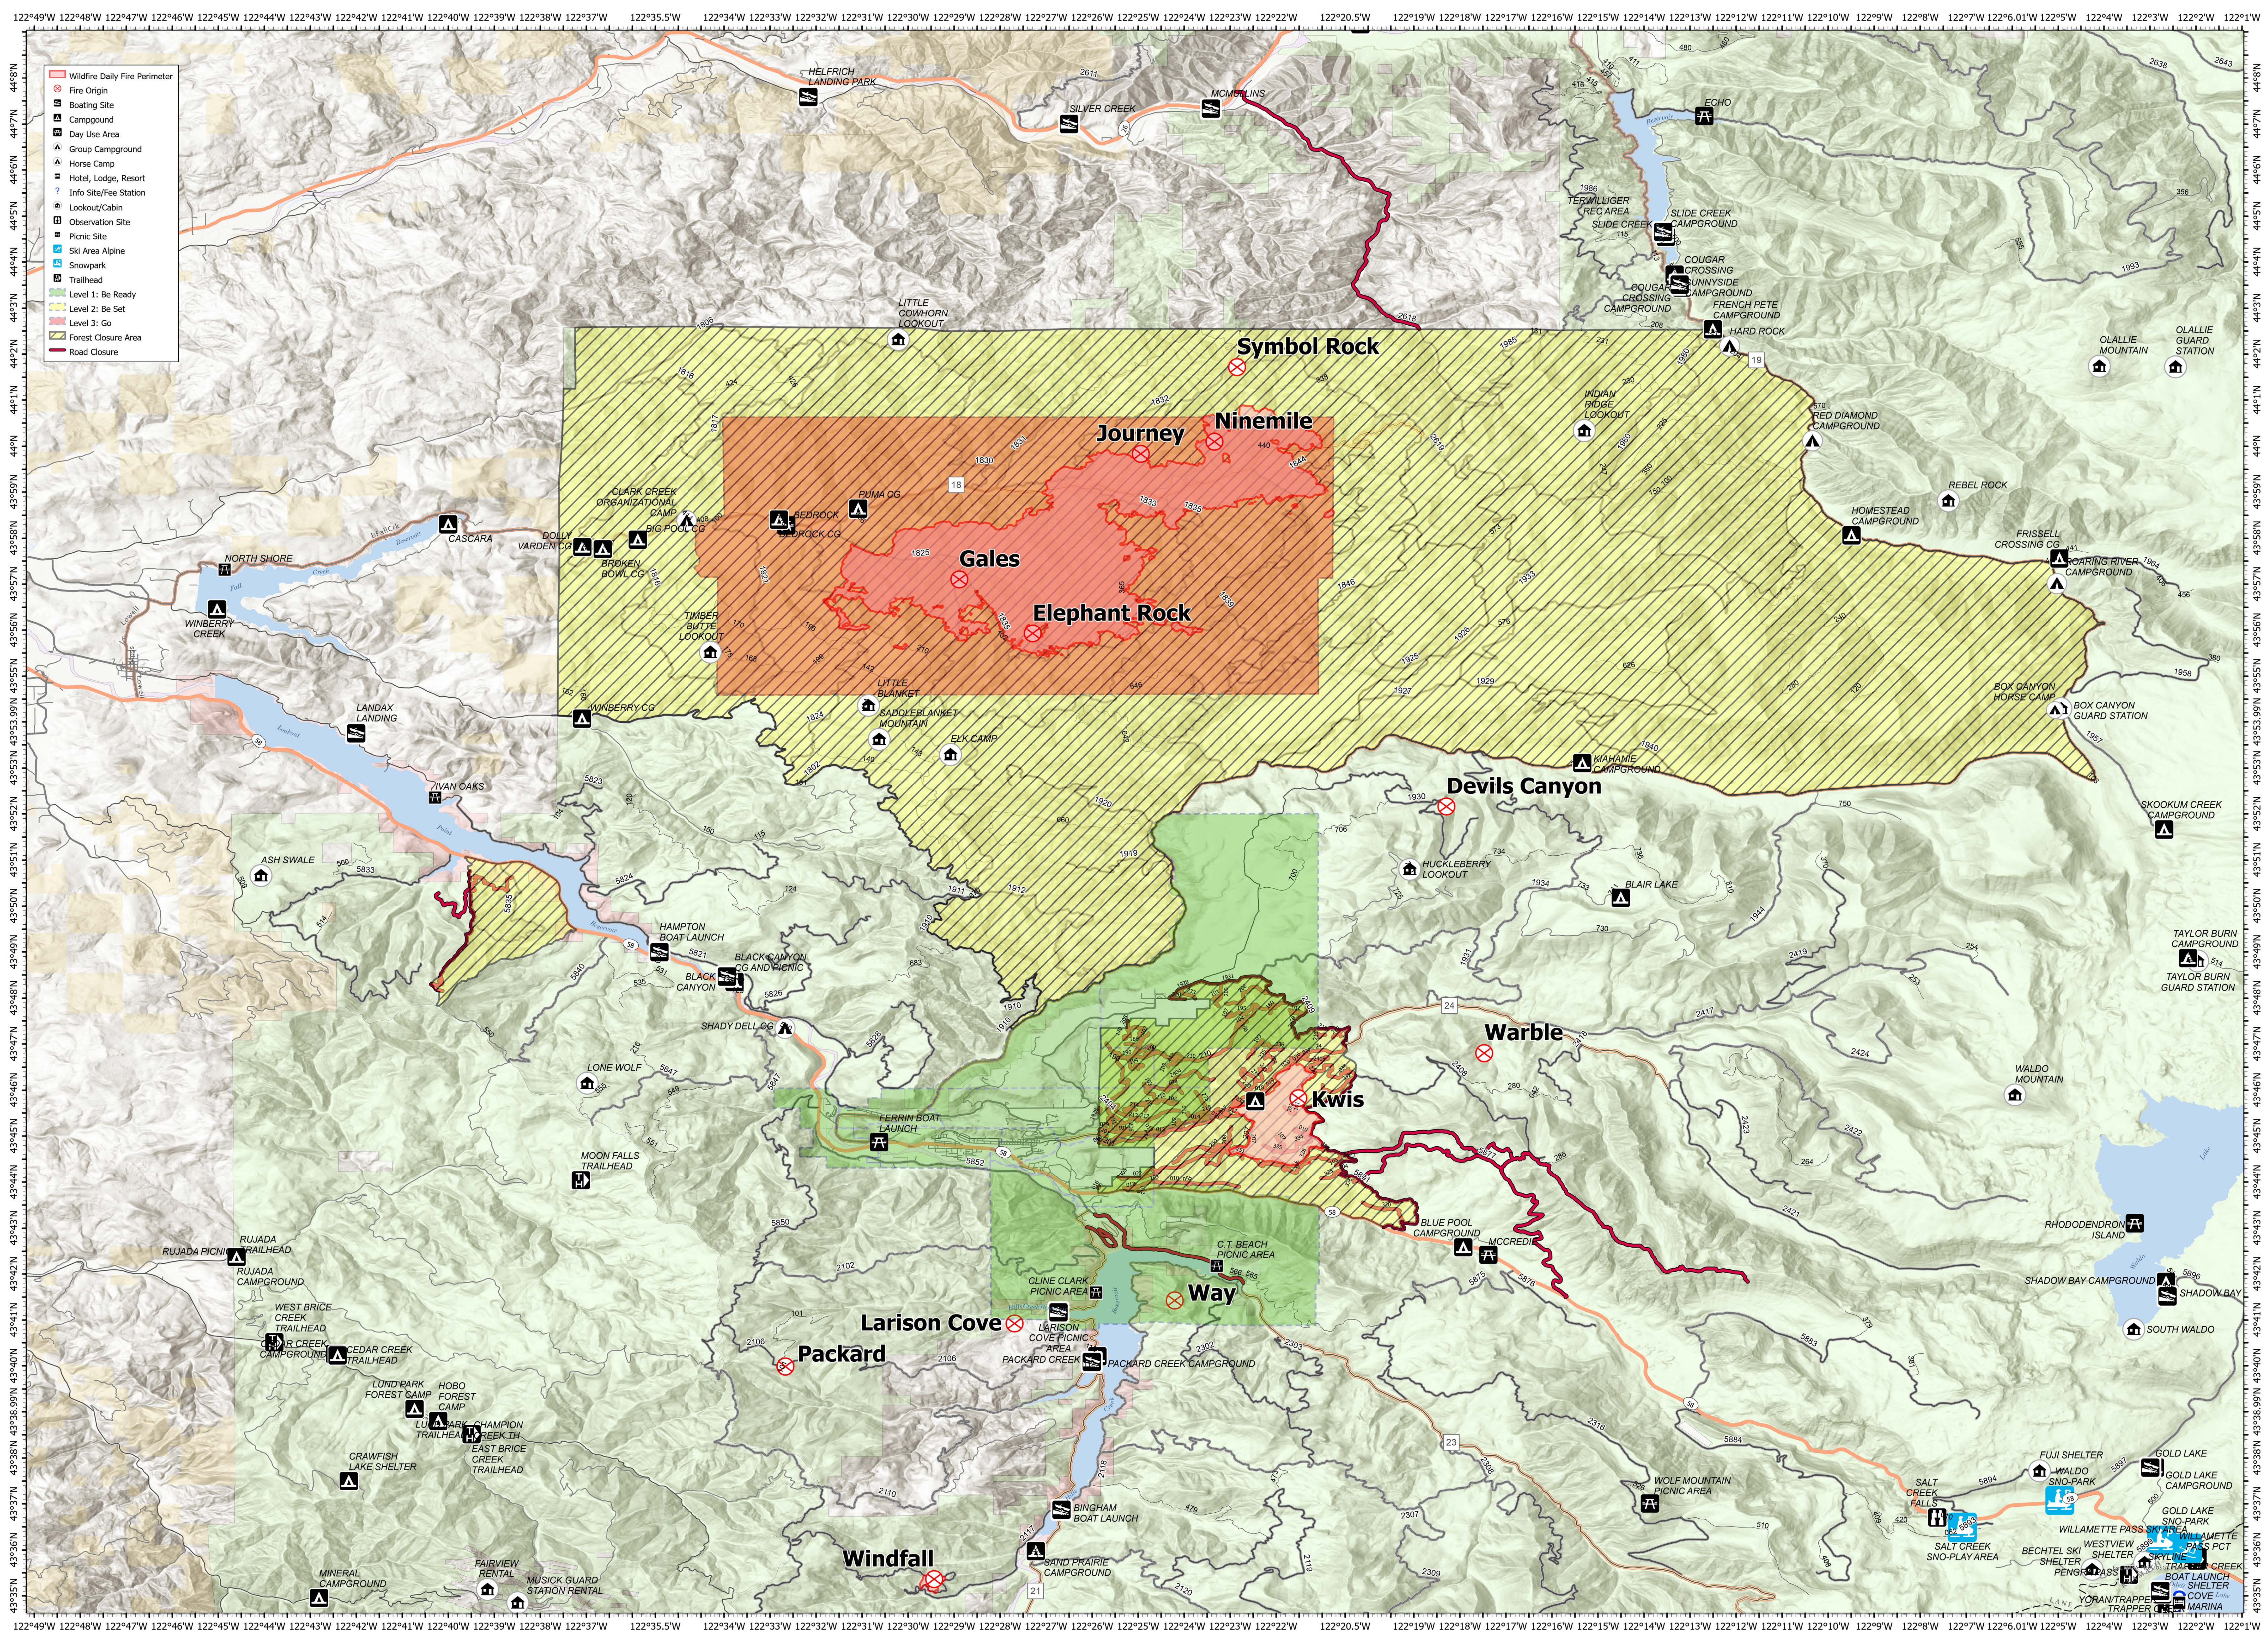

Closure & Evacuation

8/22/2021 - 24hr
Map Created 8/21/2021 @ 2101

Middle Fork Complex

Middle Fork Complex
OR-WIF-210307

15,082 acres
08/20/2021 @ 2027

PNW Team 3
8/21/2021 2103
Acres from IR
WGS 1984 Datum, Lat/Long Grid