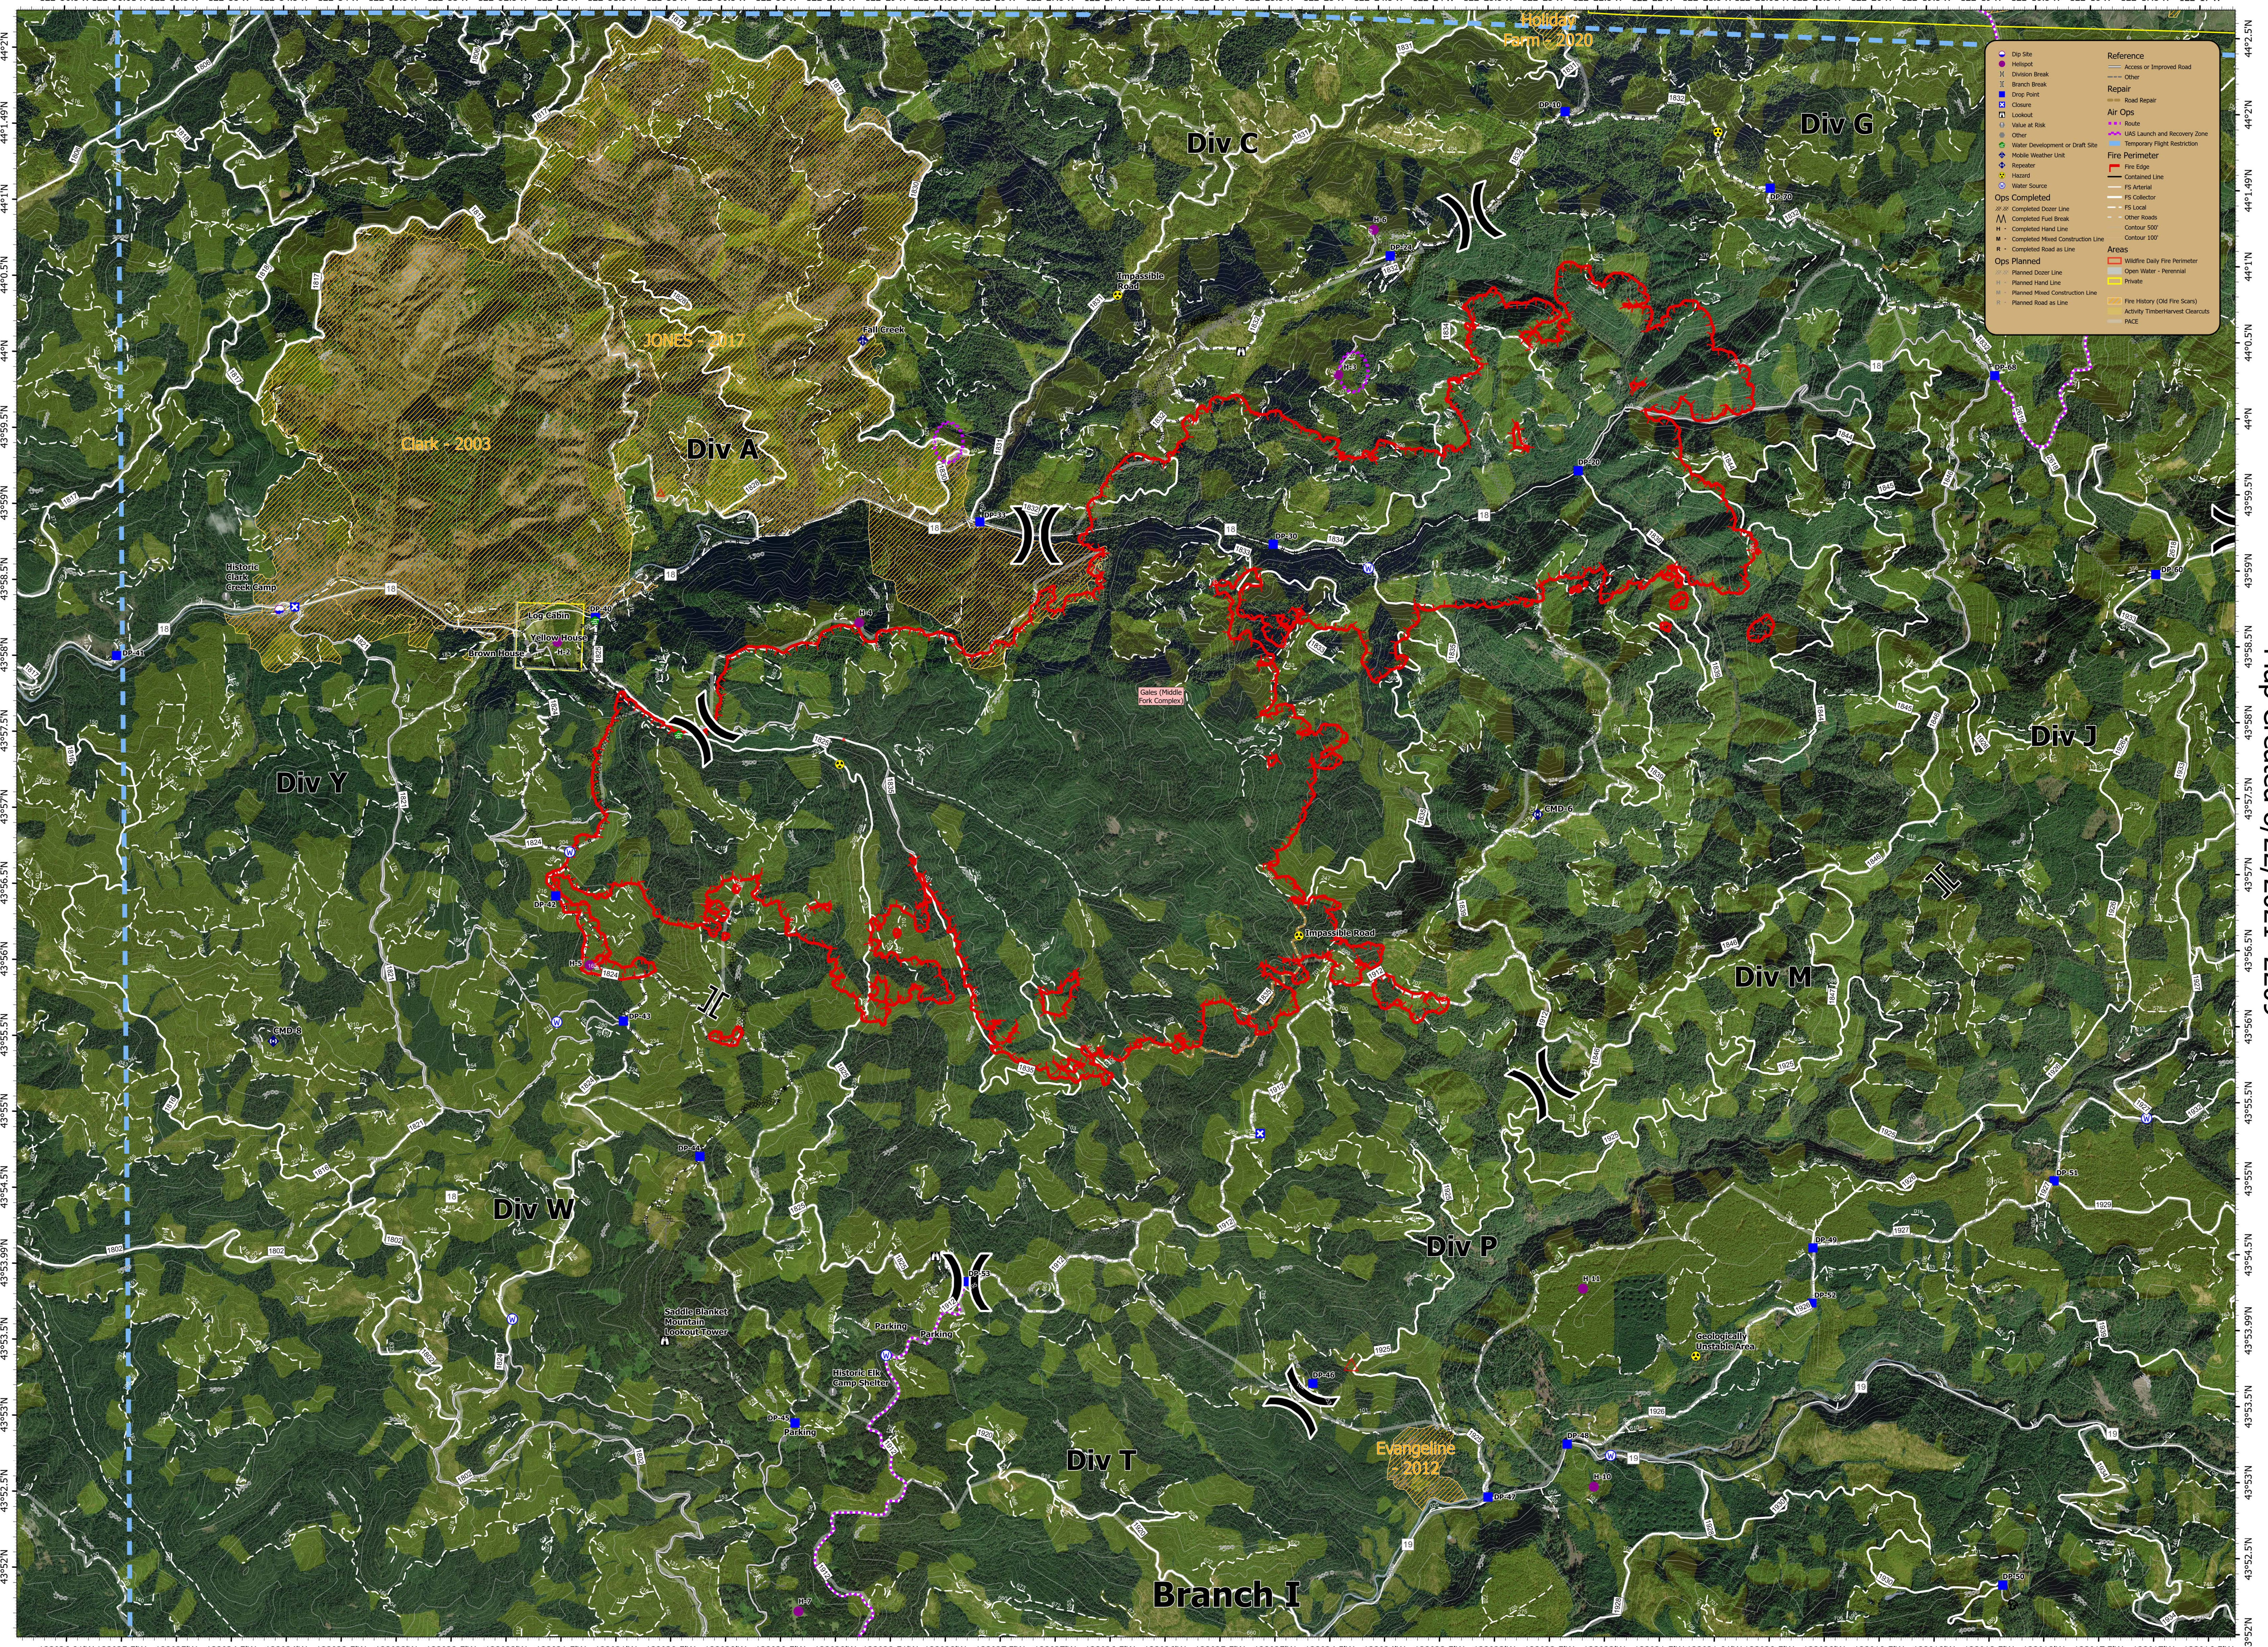

N. OPERATIONS - ORTHO

8/23/2021 - 24hr
Map Created 8/22/2021 2209

Middle Fork Complex

Middle Fork Complex
OR-WIF-210307
8/23/2021 - 24hr

PNW3
8/22/2021 2209
Acres from IR
North American 1983 Datum, LatLong Grid

Kwis (Middle Fork Complex) - 1485 ac
Gales (Middle Fork Complex) - 14043 ac

15,528 acres at 08/21/2021 @ 2115