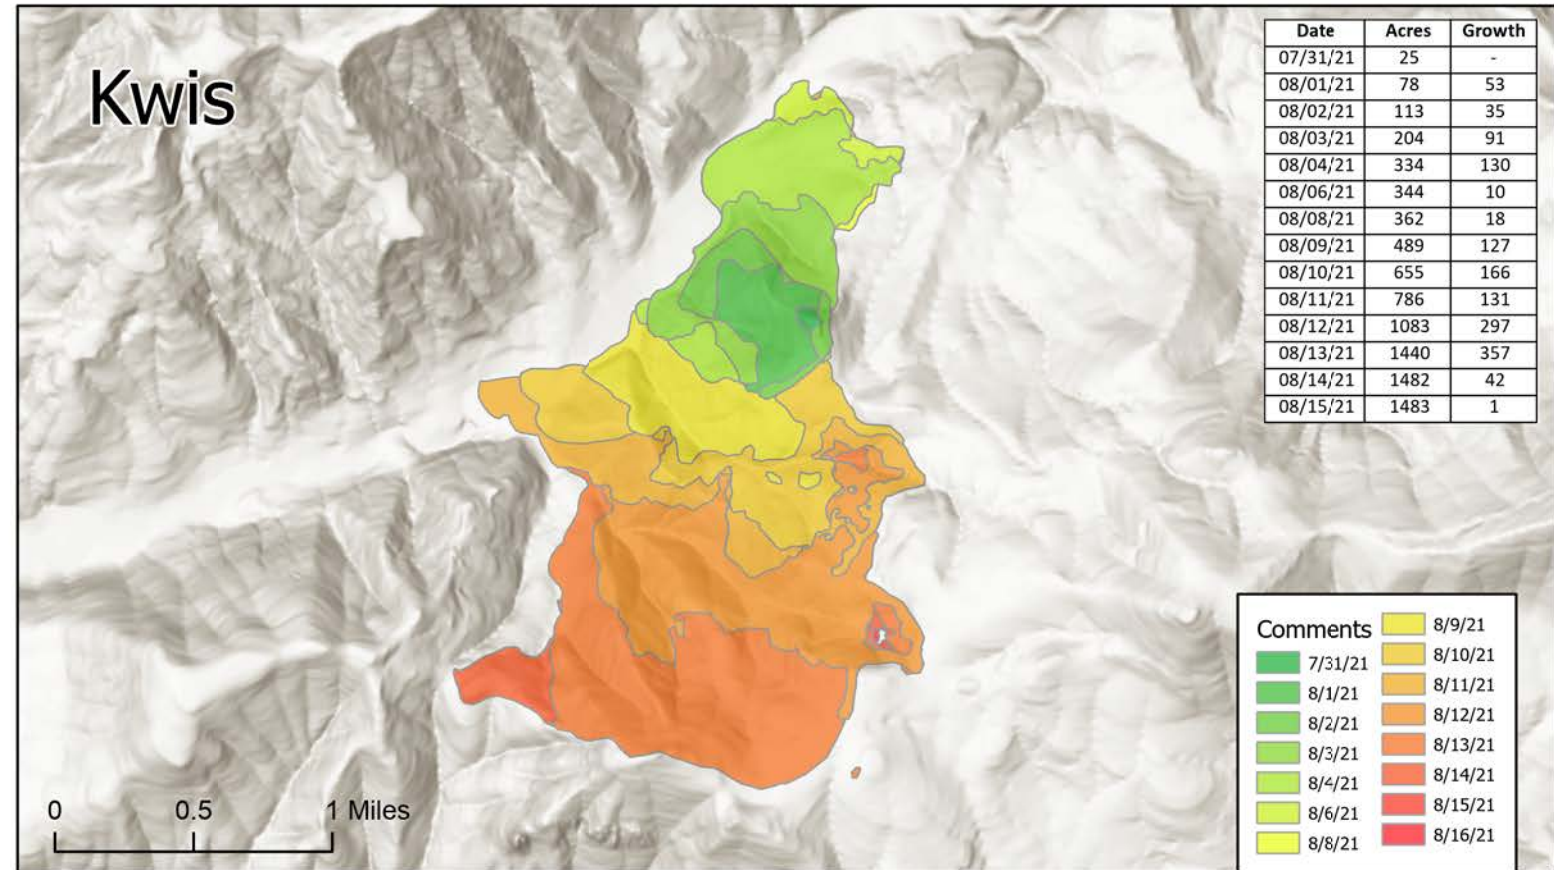

Gales

Kwis

Ninemile

Progression

Middle Fork Complex
OR-WIF-210307

Thru 15-August-2021