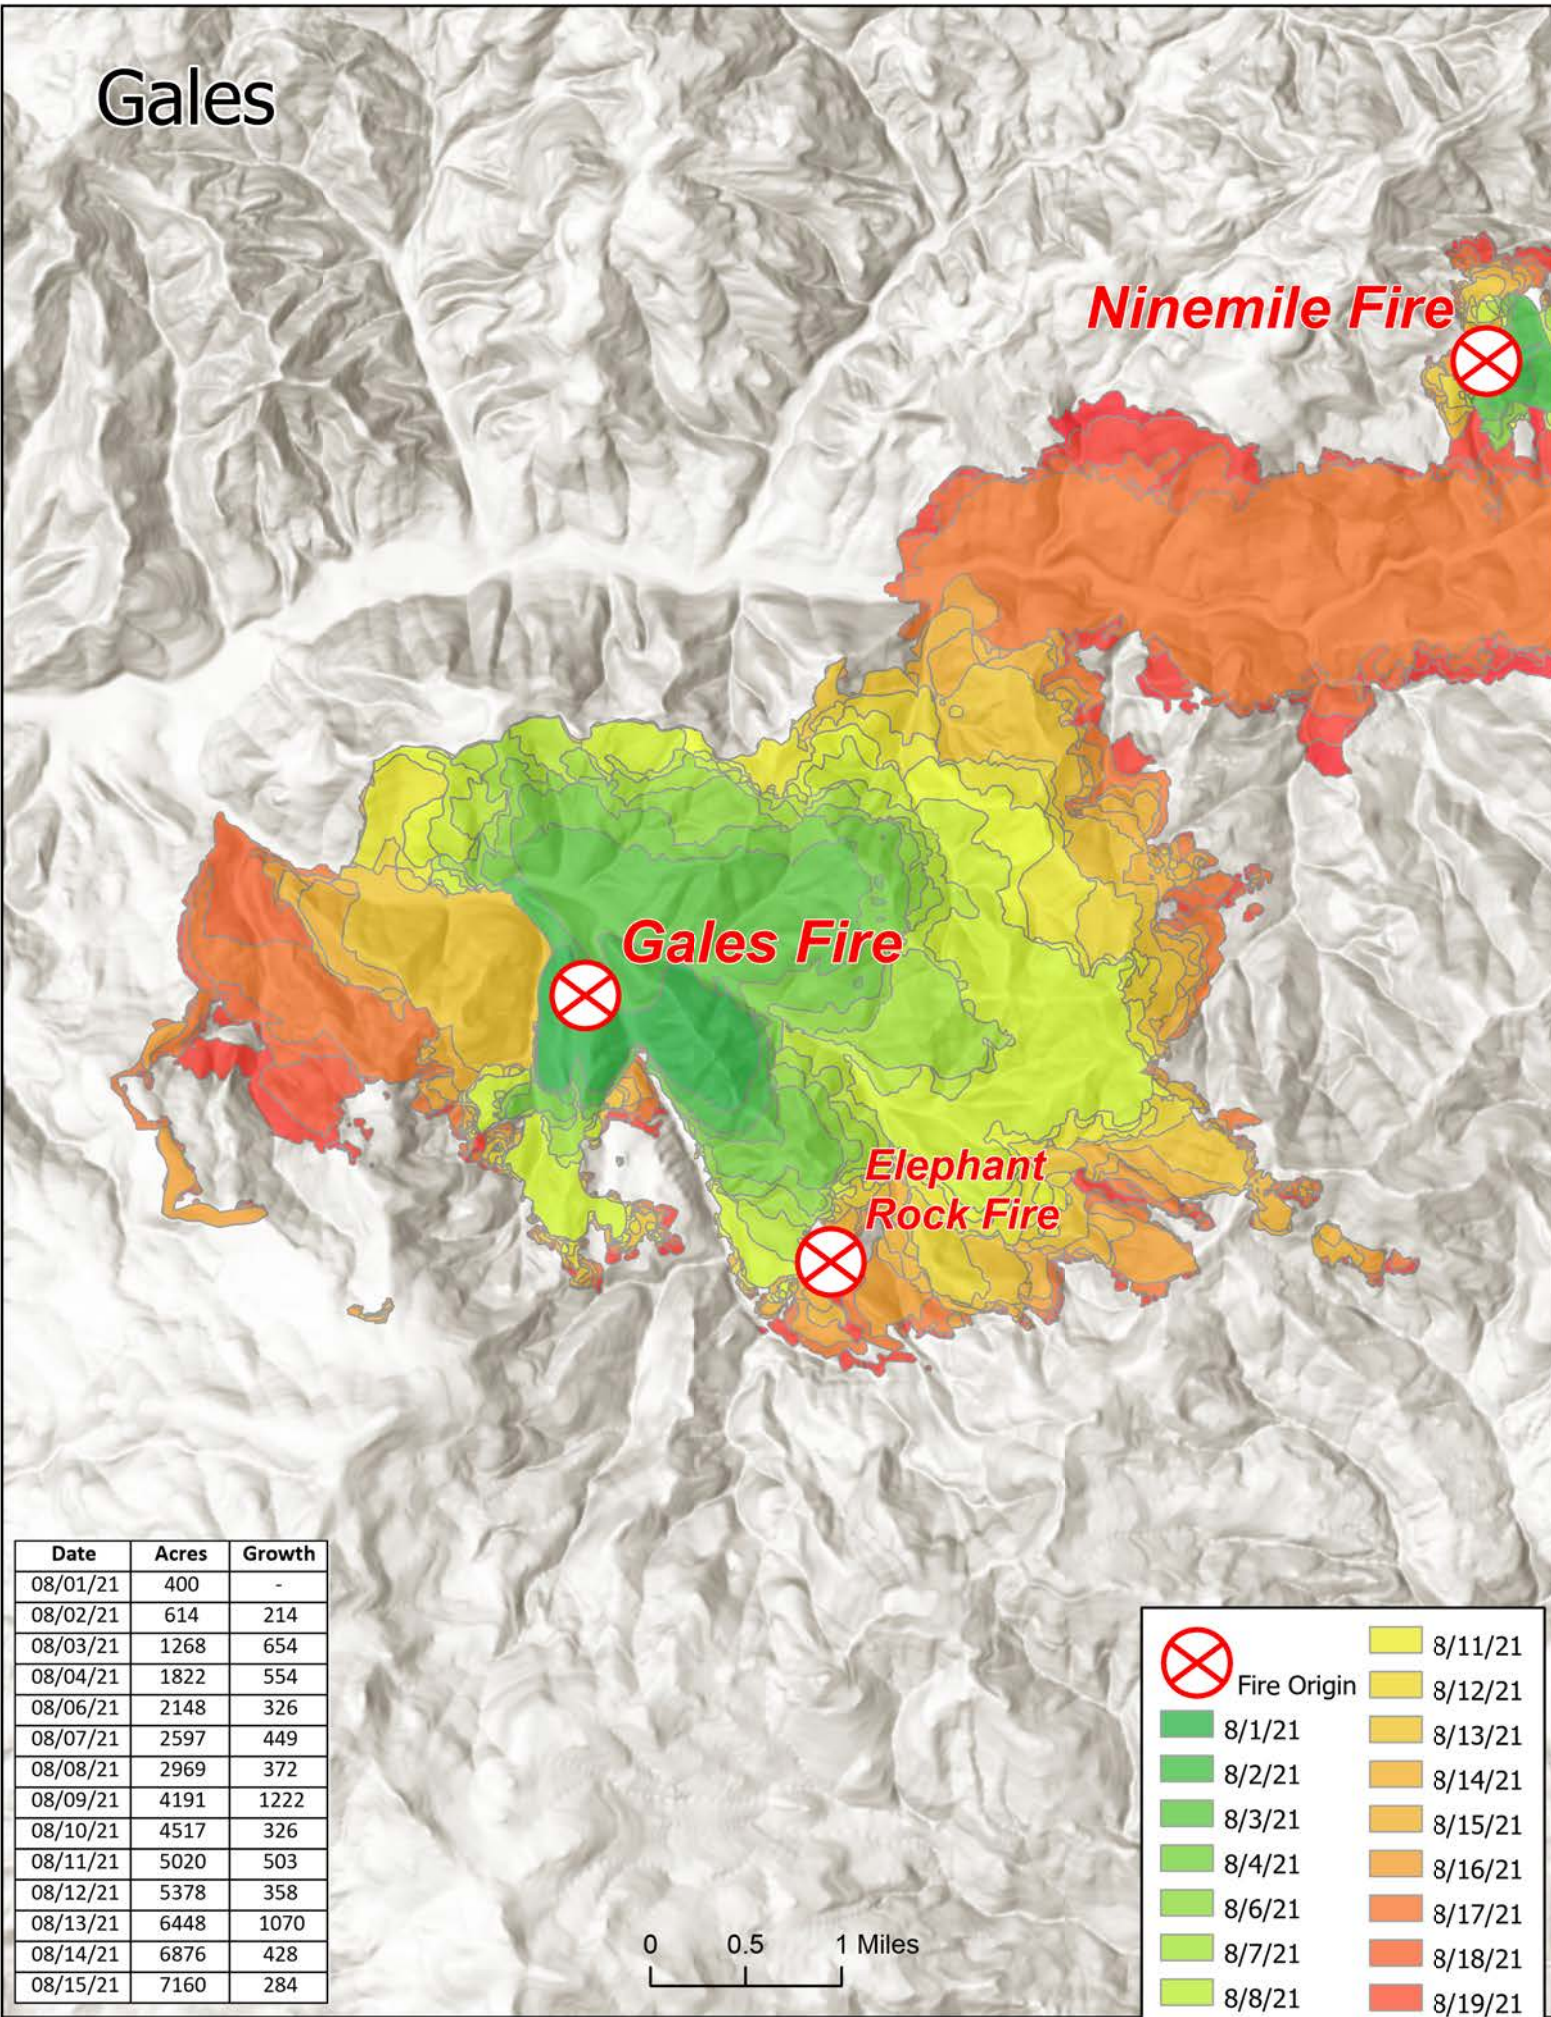

Gales

Kwis

Ninemile

Progression

Middle Fork Complex
OR-WIF-210307

Thru 15-August-2021