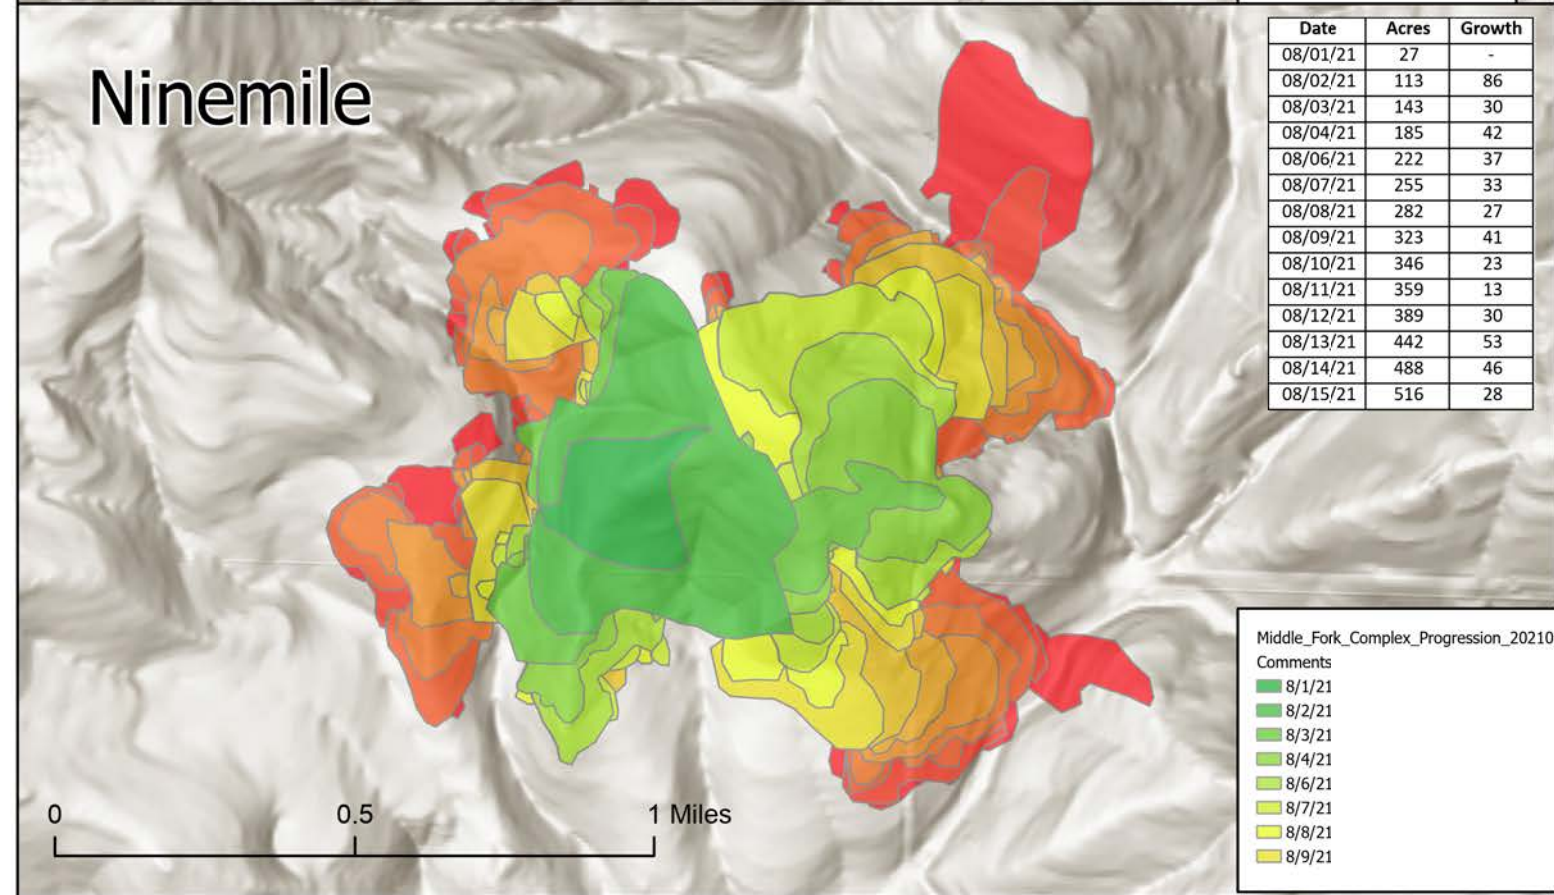

## Progression

Middle Fork Complex  
OR-WIF-210307

Thru 15-August-2021