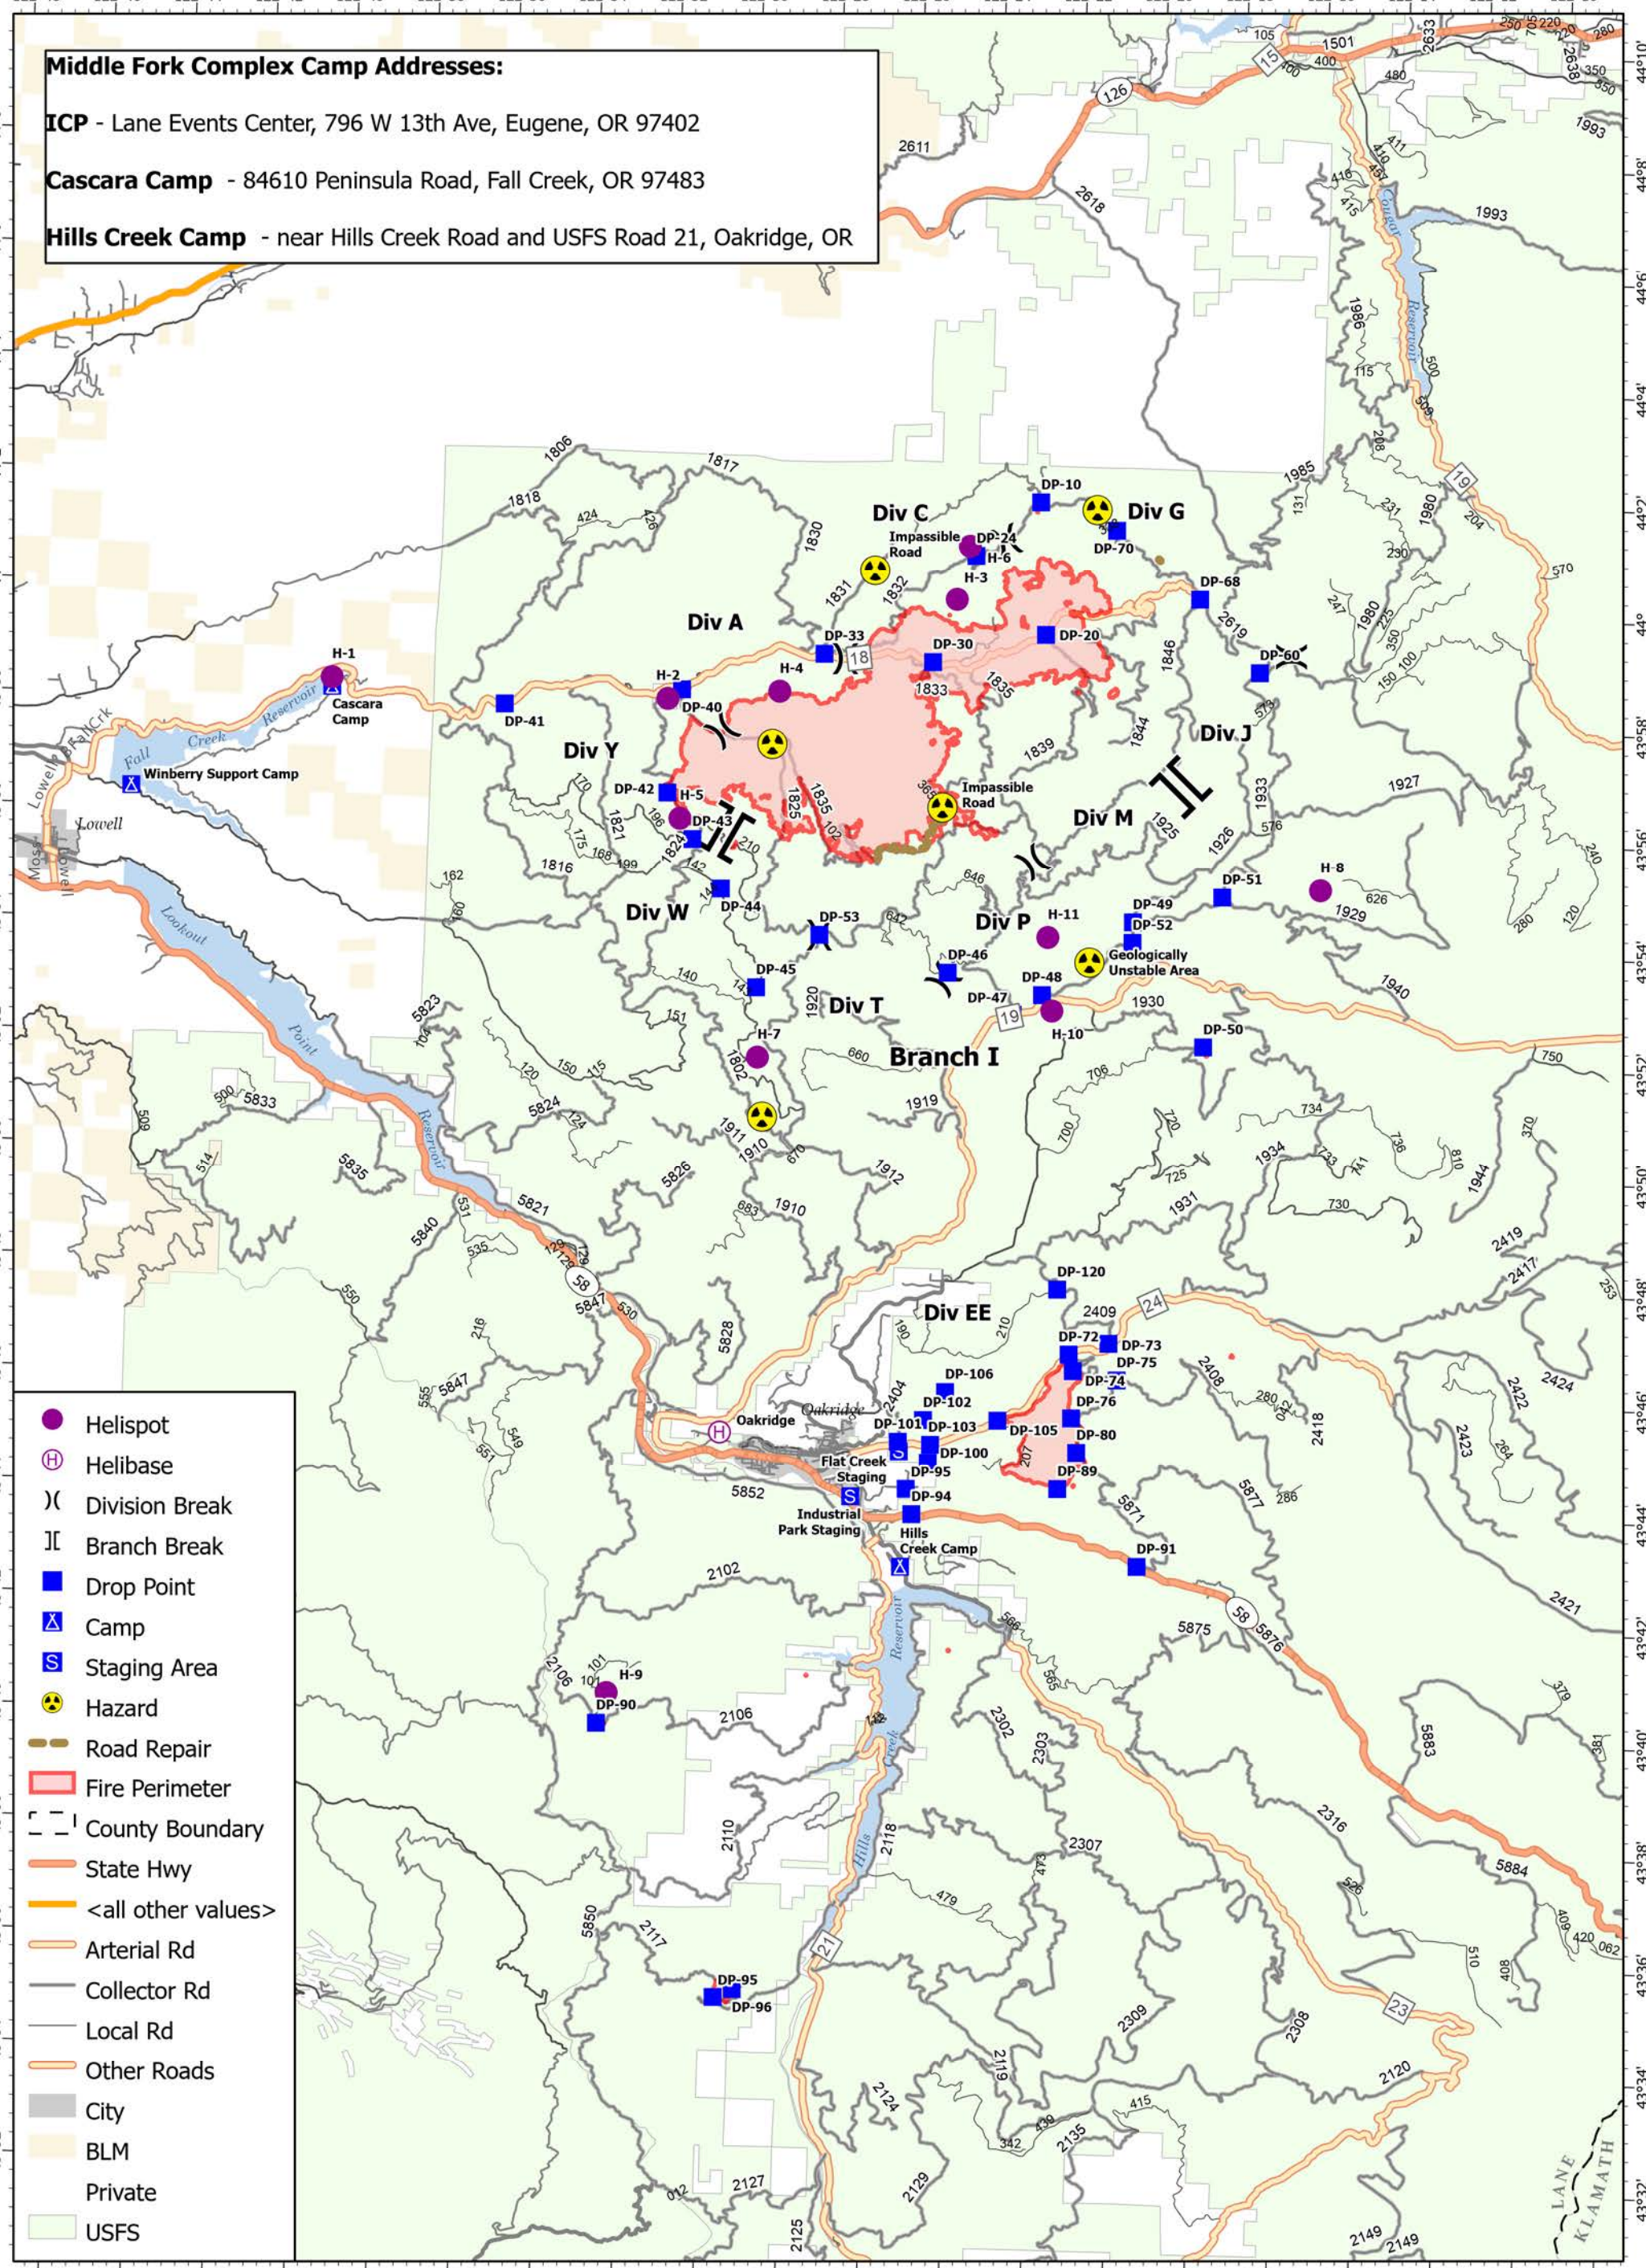

**Middle Fork Complex Camp Addresses:**  
**ICP** - Lane Events Center, 796 W 13th Ave, Eugene, OR 97402  
**Cascara Camp** - 84610 Peninsula Road, Fall Creek, OR 97483  
**Hills Creek Camp** - near Hills Creek Road and USFS Road 21, Oakridge, OR

# Transportation

Middle Fork Complex  
 OR-WIF-210307  
 8/23/2021 - 24hr

15,528 acres at 08/21/2021 @ 2115

0 1 2 3 Miles

8/22/2021 2220  
 Acres from IR  
 North American 1983 Datum.  
 Lat/Long Grid