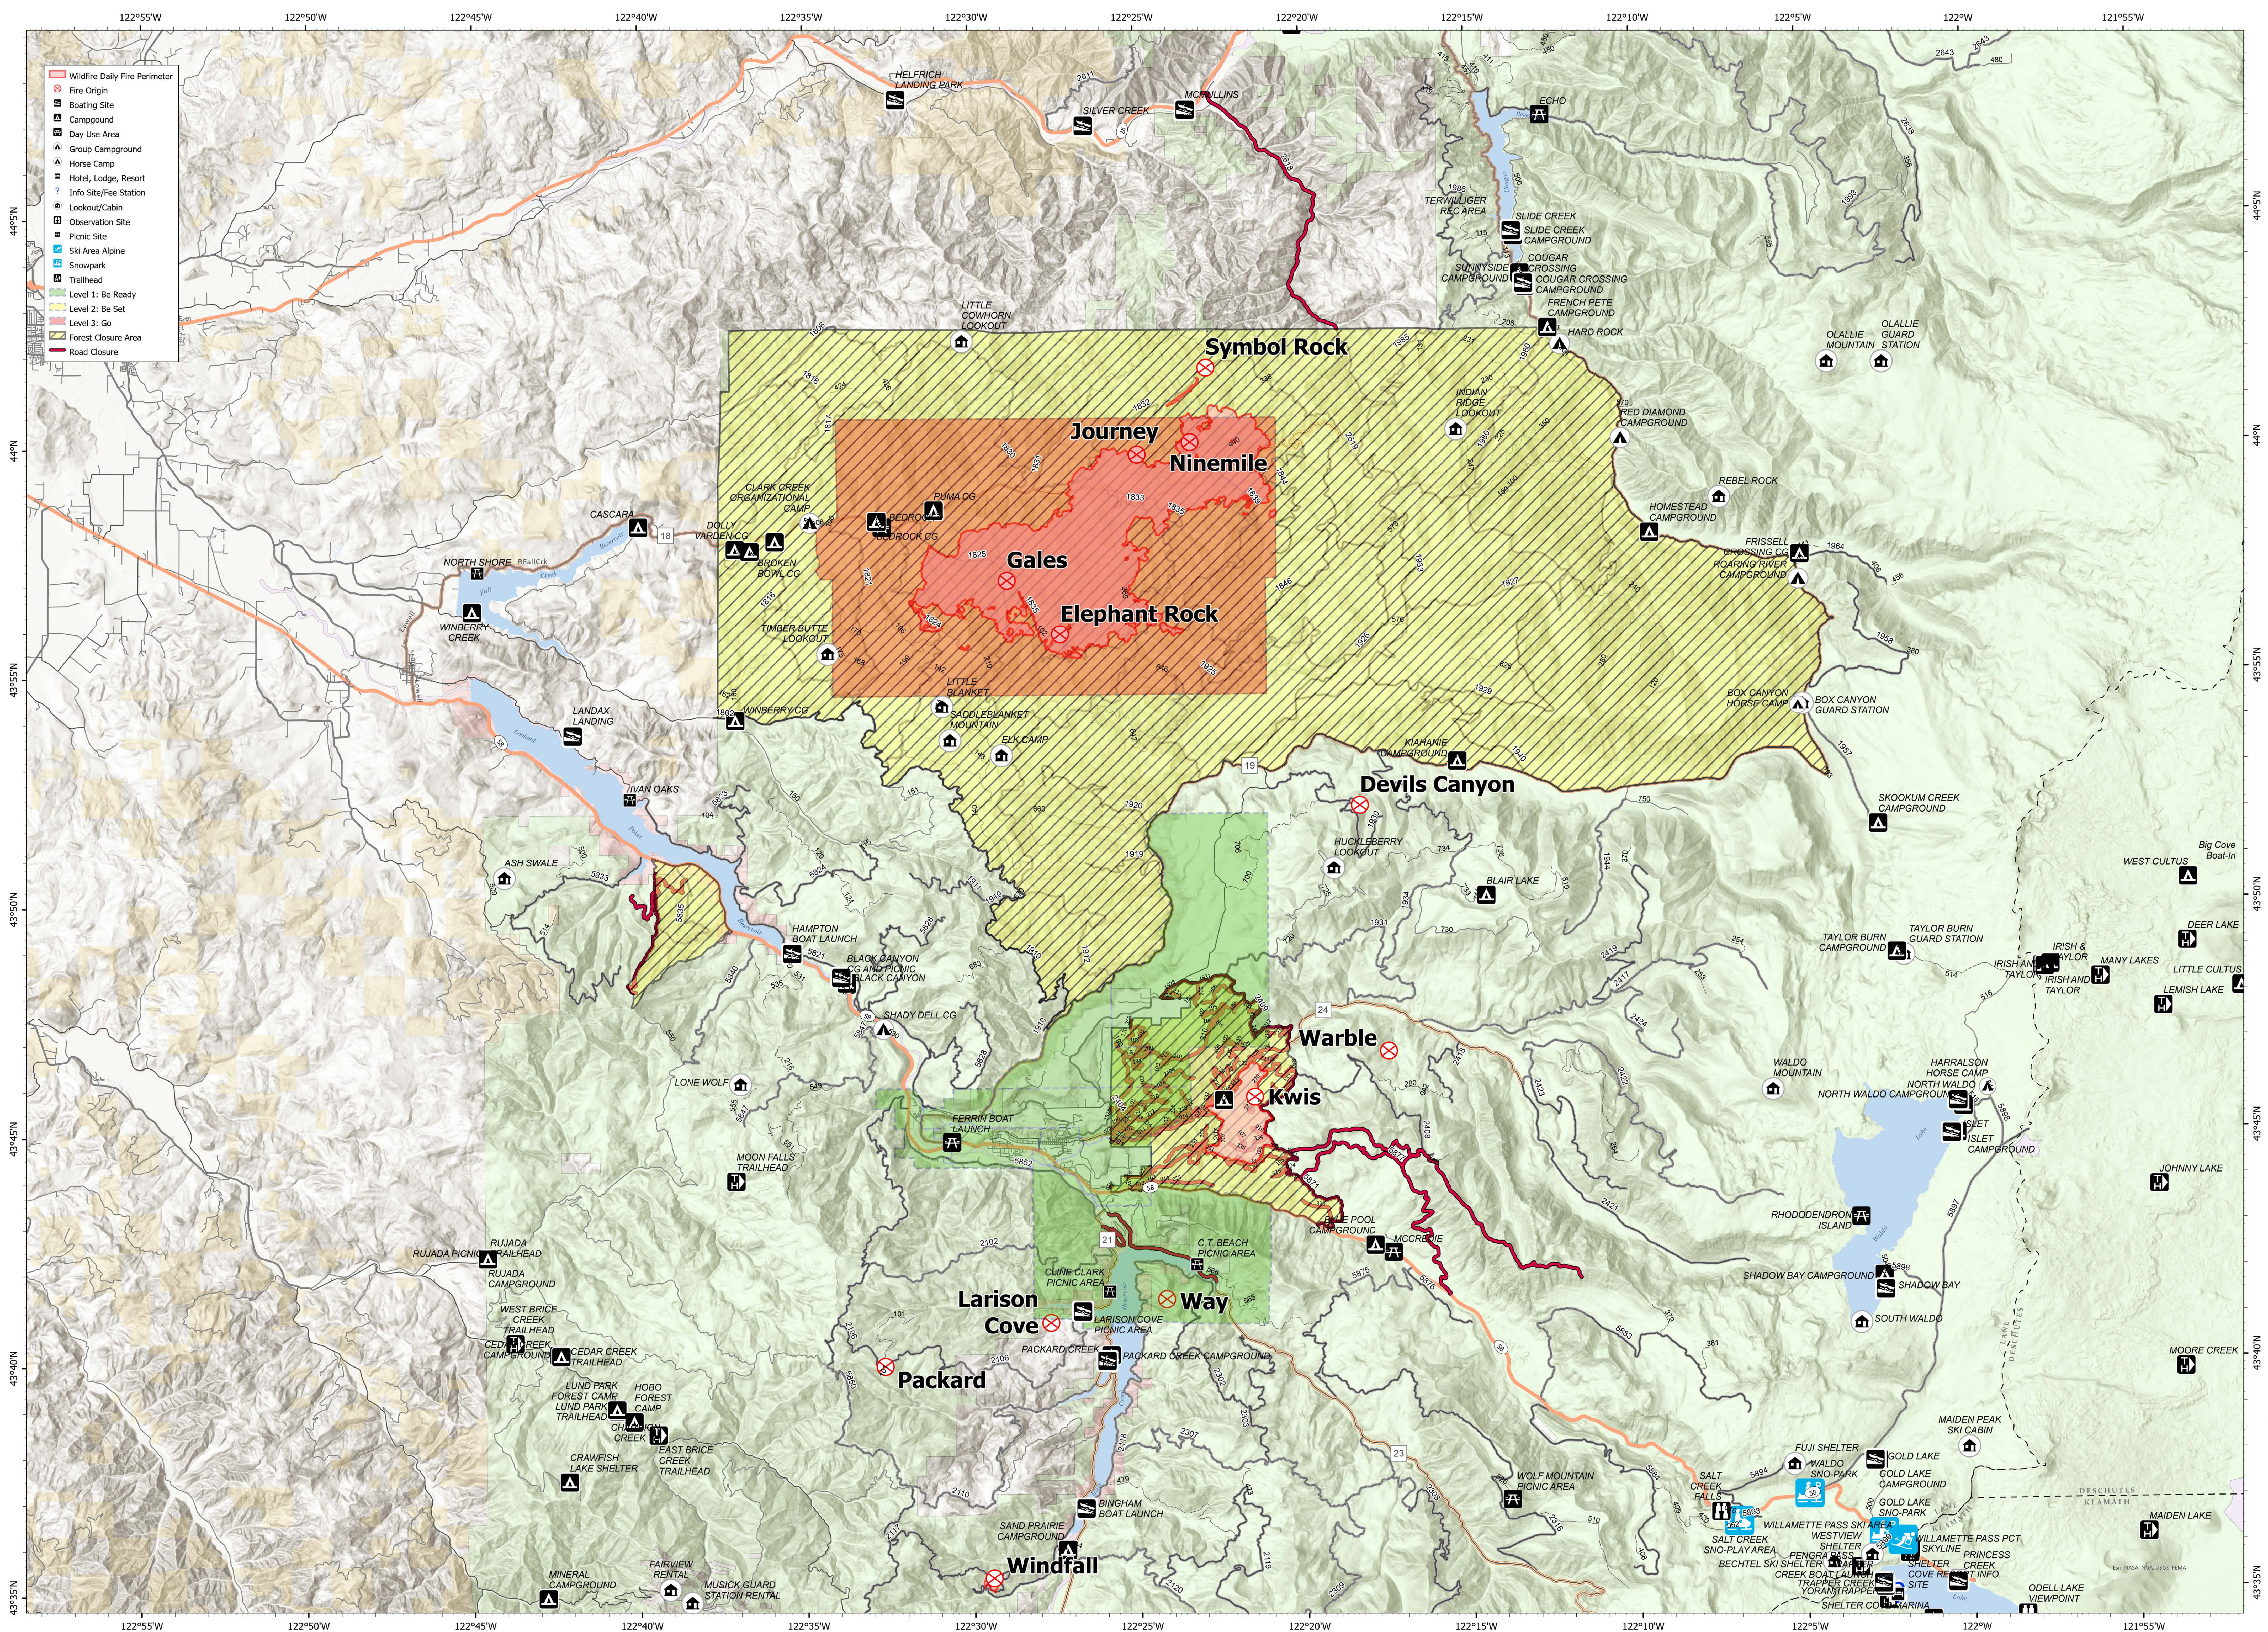

# Closure & Evacuation

**8/24/2021 - 24hr**  
Map Created 8/23/2021 @ 2058

# Middle Fork Complex

**Middle Fork Complex**  
OR-WIF-210307

15,943 acres  
08/22/2021 @ 2115

NW IMT 13  
8/23/2021 2059  
Acres from IR  
North American 1983 Datum.