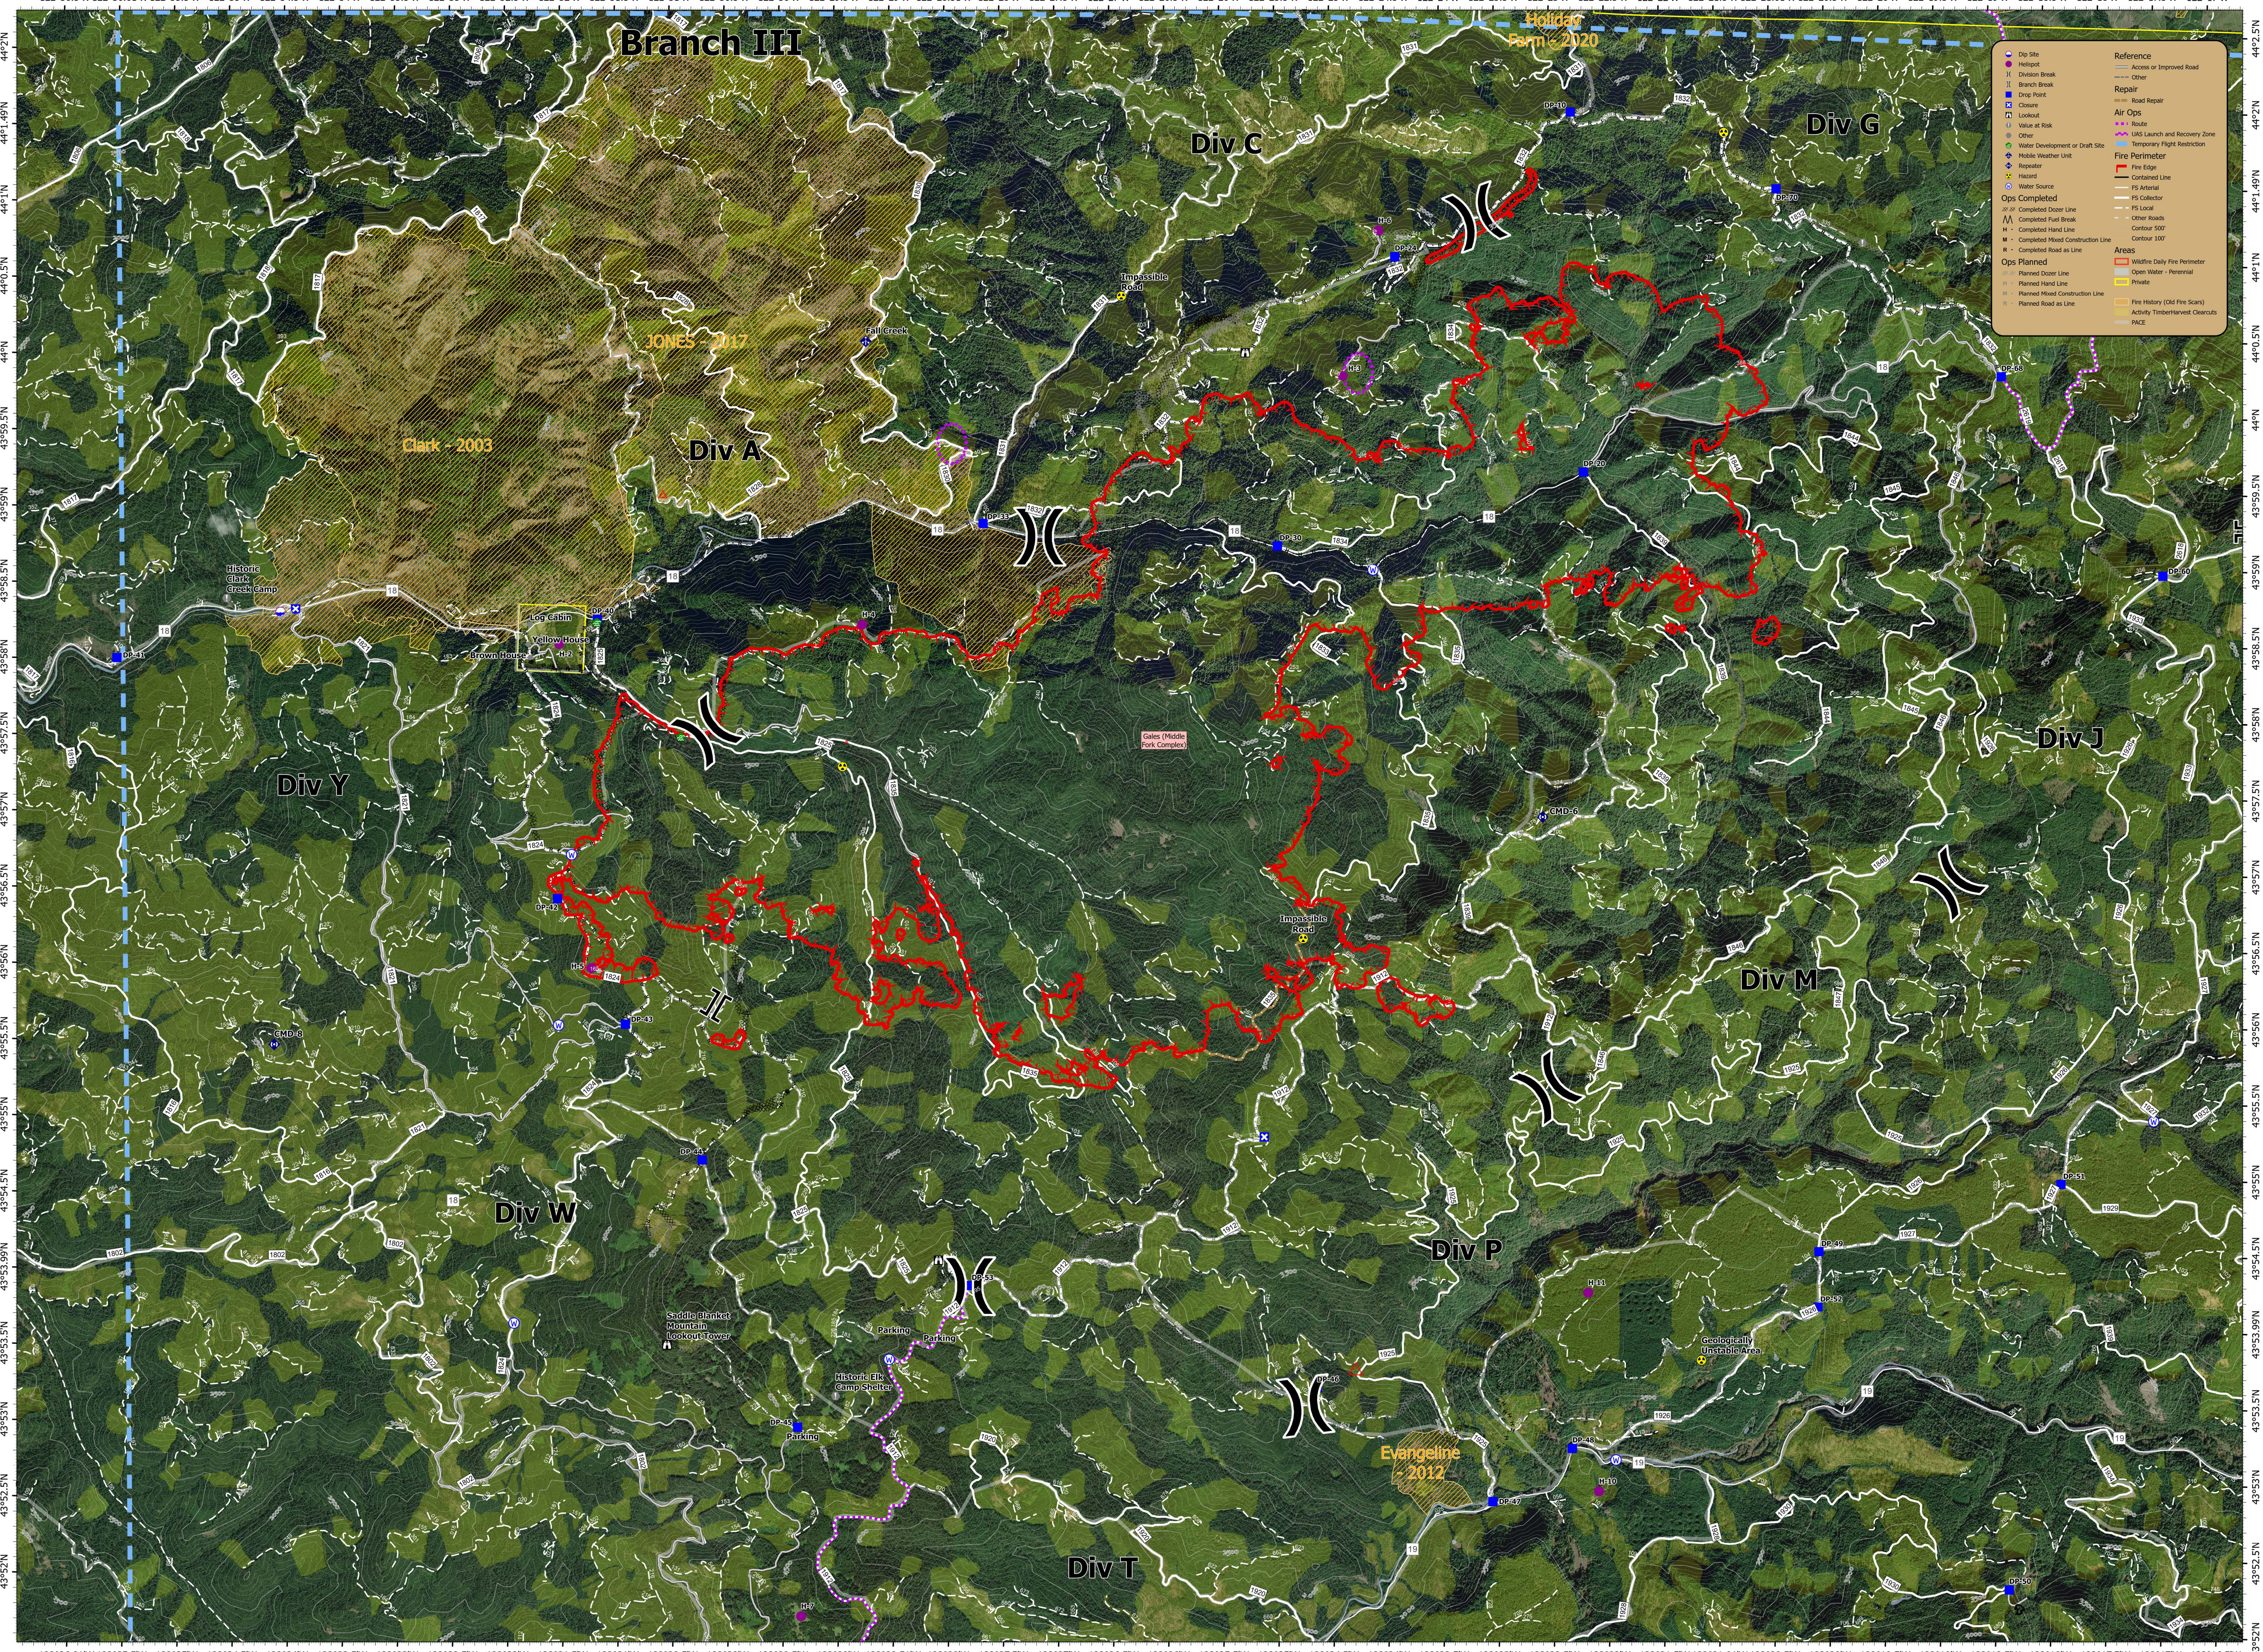

Map Created 8/23/2021 2059

Middle Fork Complex
OR-WIF-210307
8/24/2021 - 24hr

PNW3
8/23/2021 2100
Acres from IR
North American 1983 Datum, LatLong Grid

Kwis (Middle Fork Complex) - 1485 ac
Gales (Middle Fork Complex) - 14043 ac

15,943 acres at 08/22/2021 @ 2115