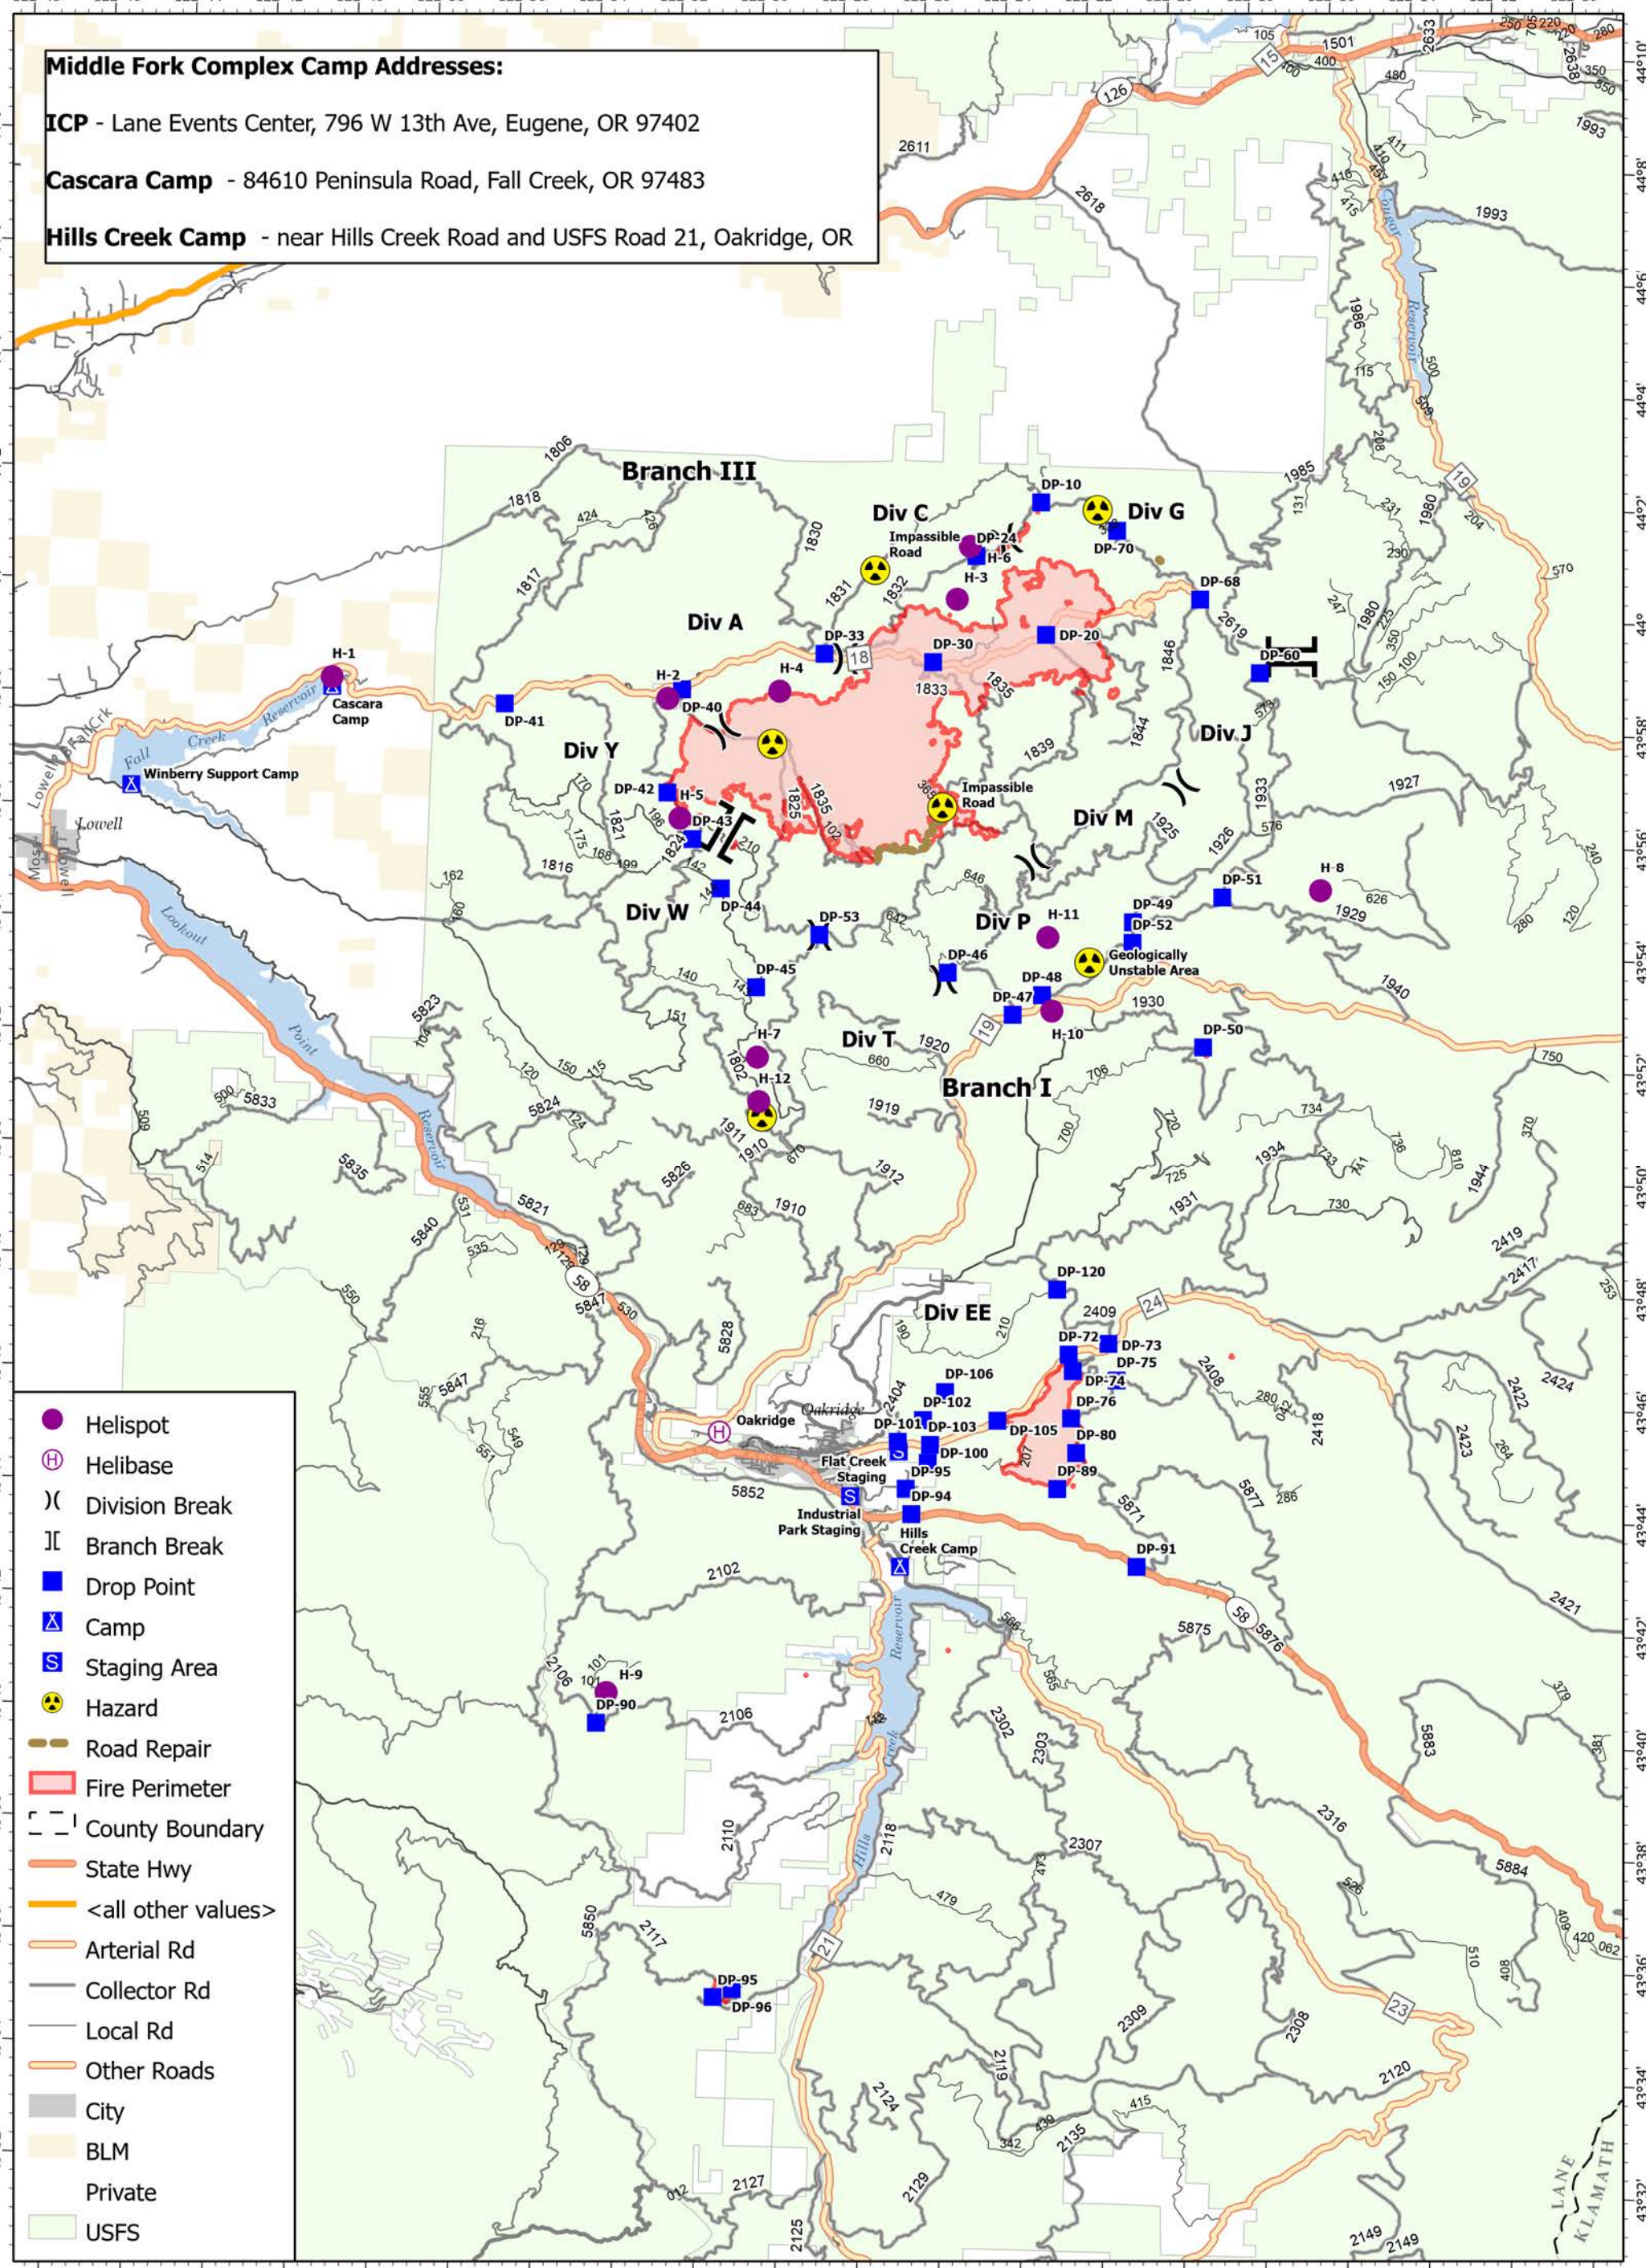

Middle Fork Complex Camp Addresses:
ICP - Lane Events Center, 796 W 13th Ave, Eugene, OR 97402
Cascara Camp - 84610 Peninsula Road, Fall Creek, OR 97483
Hills Creek Camp - near Hills Creek Road and USFS Road 21, Oakridge, OR

Transportation

Middle Fork Complex
 OR-WIF-210307
 8/24/2021 - 24hr

15,943 acres at 08/22/2021 @ 2115

8/23/2021 2101
 Acres from IR
 North American 1983 Datum.
 LatLong Grid