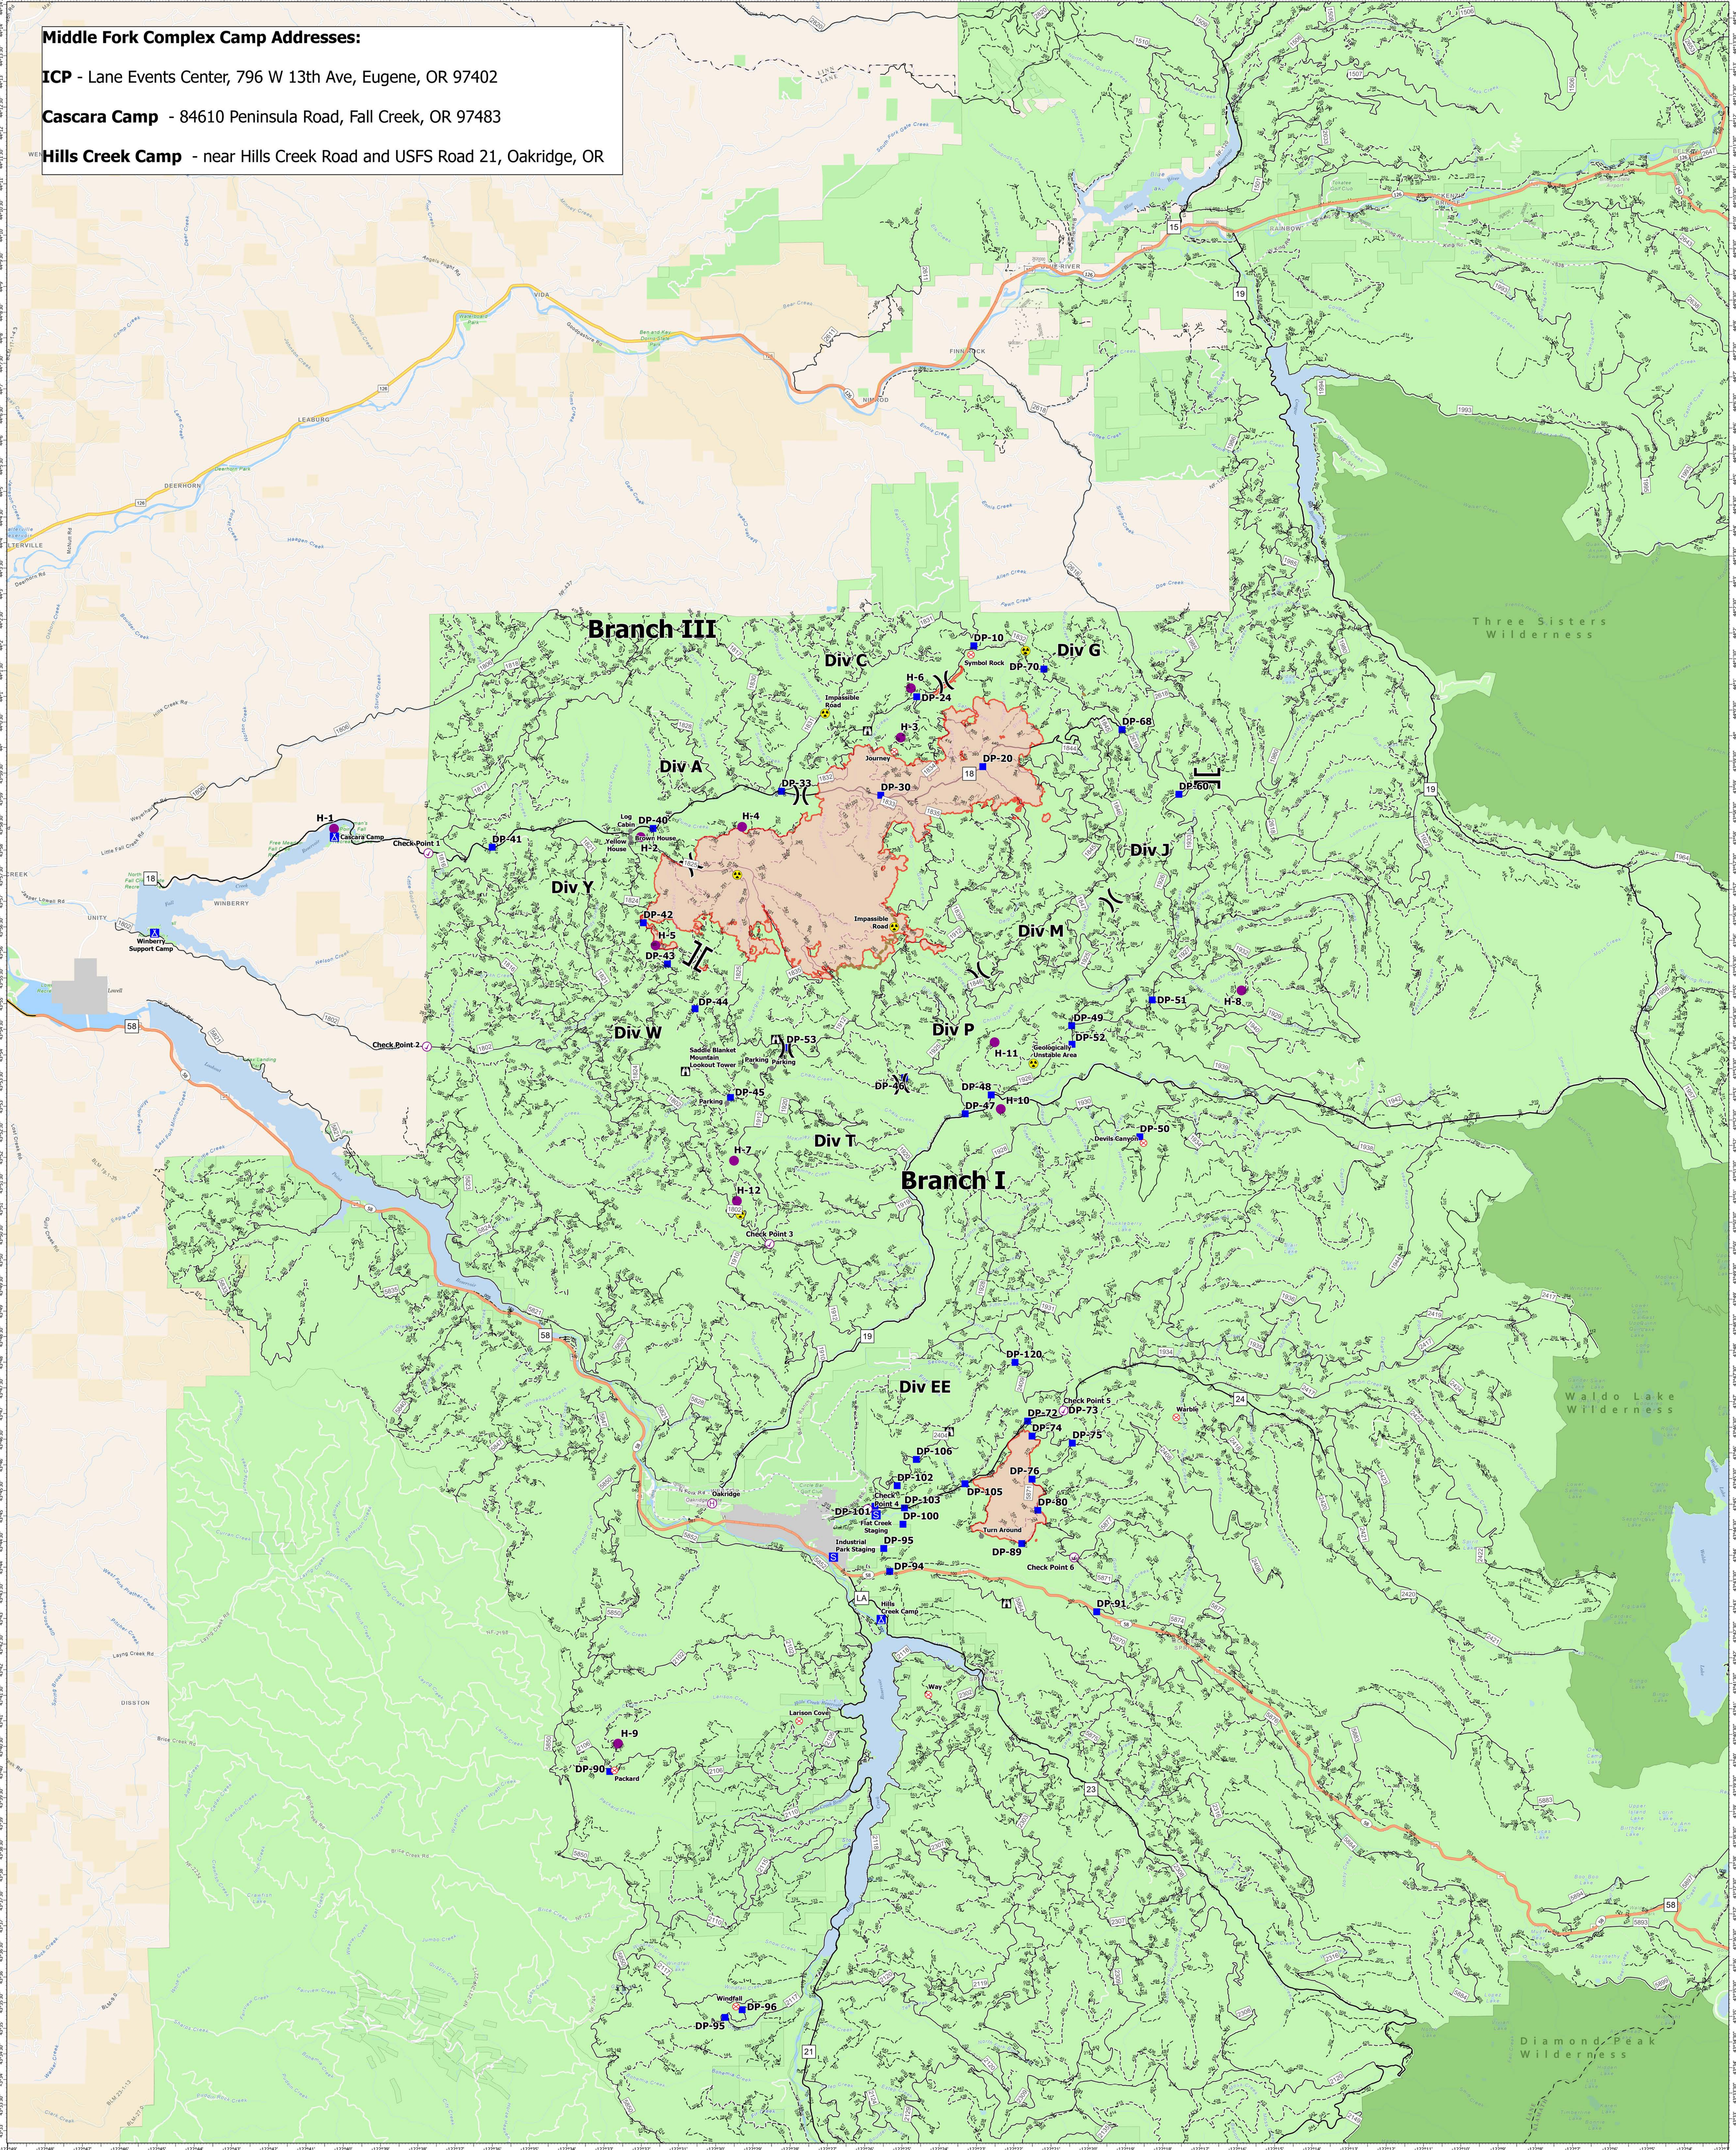

Middle Fork Complex Camp Addresses:

ICP - Lane Events Center, 796 W 13th Ave, Eugene, OR 97402

Cascara Camp - 84610 Peninsula Road, Fall Creek, OR 97483

Hills Creek Camp - near Hills Creek Road and USFS Road 21, Oakridge, OR

Transportation

Middle Fork Complex
 OR-WIF-210307
 8/24/2021 - 24hr
 15,943 acres at 08/22/2021 @ 2115

- | | | | |
|------------------|----------------|------------------|-------------------|
| ○ Check Point | ■ Camp | — Road Repair | ⋯ Other Roads |
| ● Helispot | ■ Staging Area | — Fire Perimeter | ⋯ County Boundary |
| ⊗ Helibase | □ Lookout | — State Hwy | ■ BLM |
| ⊗ Division Break | ● Fire Origin | — A - ARTERIAL | ■ Private |
| ⊗ Branch Break | ● Other | — C - COLLECTOR | ■ USFS |
| ■ Drop Point | ● Hazard | — L - LOCAL | ■ Wilderness |

0 1 2 3 4 5 Miles

8/23/2021 2143
 Acres from IR
 North American 1983 Datum, Lat/Long
 Grid