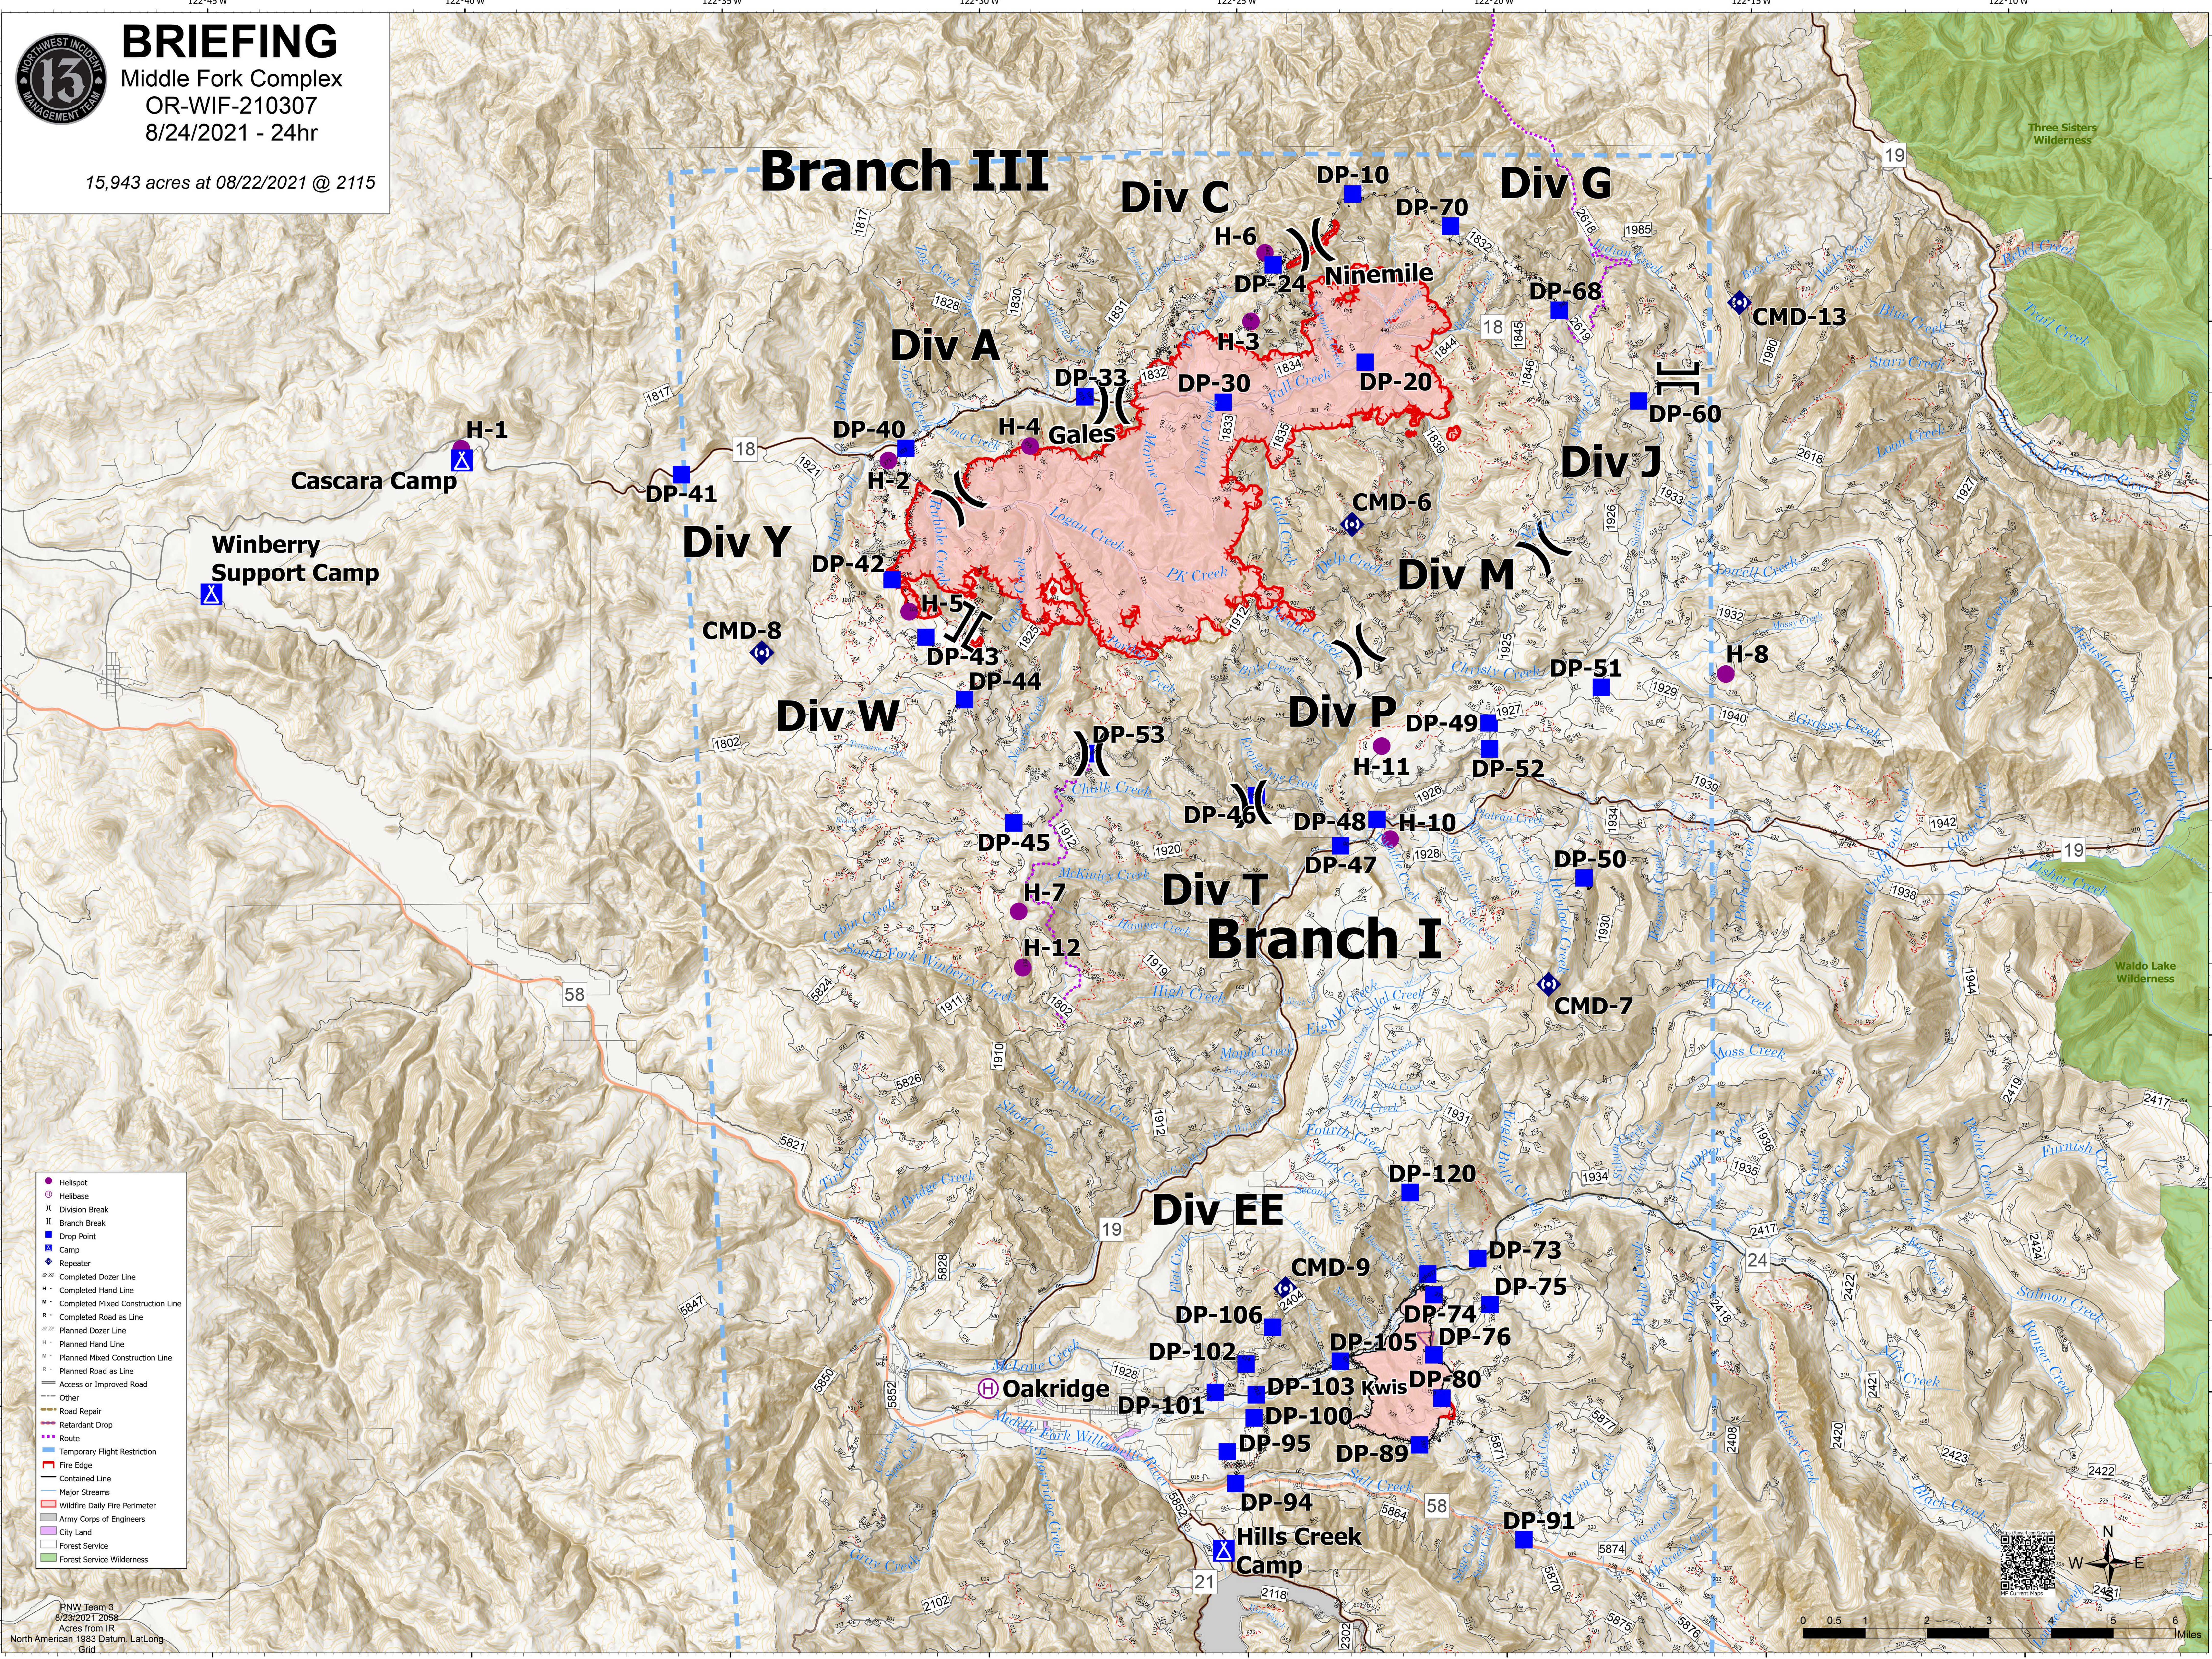

BRIEFING

Middle Fork Complex
OR-WIF-210307
8/24/2021 - 24hr

15,943 acres at 08/22/2021 @ 2115

- Helispot
- ⊕ Helibase
- ⌋ Division Break
- ⌋ Branch Break
- Drop Point
- ⊠ Camp
- ⊠ Repeater
- ⊠ Completed Dozer Line
- ⊠ Completed Hand Line
- ⊠ Completed Mixed Construction Line
- ⊠ Completed Road as Line
- ⊠ Planned Dozer Line
- ⊠ Planned Hand Line
- ⊠ Planned Mixed Construction Line
- ⊠ Planned Road as Line
- ⊠ Access or Improved Road
- ⊠ Other
- ⊠ Road Repair
- ⊠ Retardant Drop
- ⊠ Route
- ⊠ Temporary Flight Restriction
- ⊠ Fire Edge
- ⊠ Contained Line
- ⊠ Major Streams
- ⊠ Wildfire Daily Fire Perimeter
- ⊠ Army Corps of Engineers
- ⊠ City Land
- ⊠ Forest Service
- ⊠ Forest Service Wilderness

PNW Team 3
8/23/2021 2058
Acres from IR
North American 1983 Datum: Lat,Long
Grid