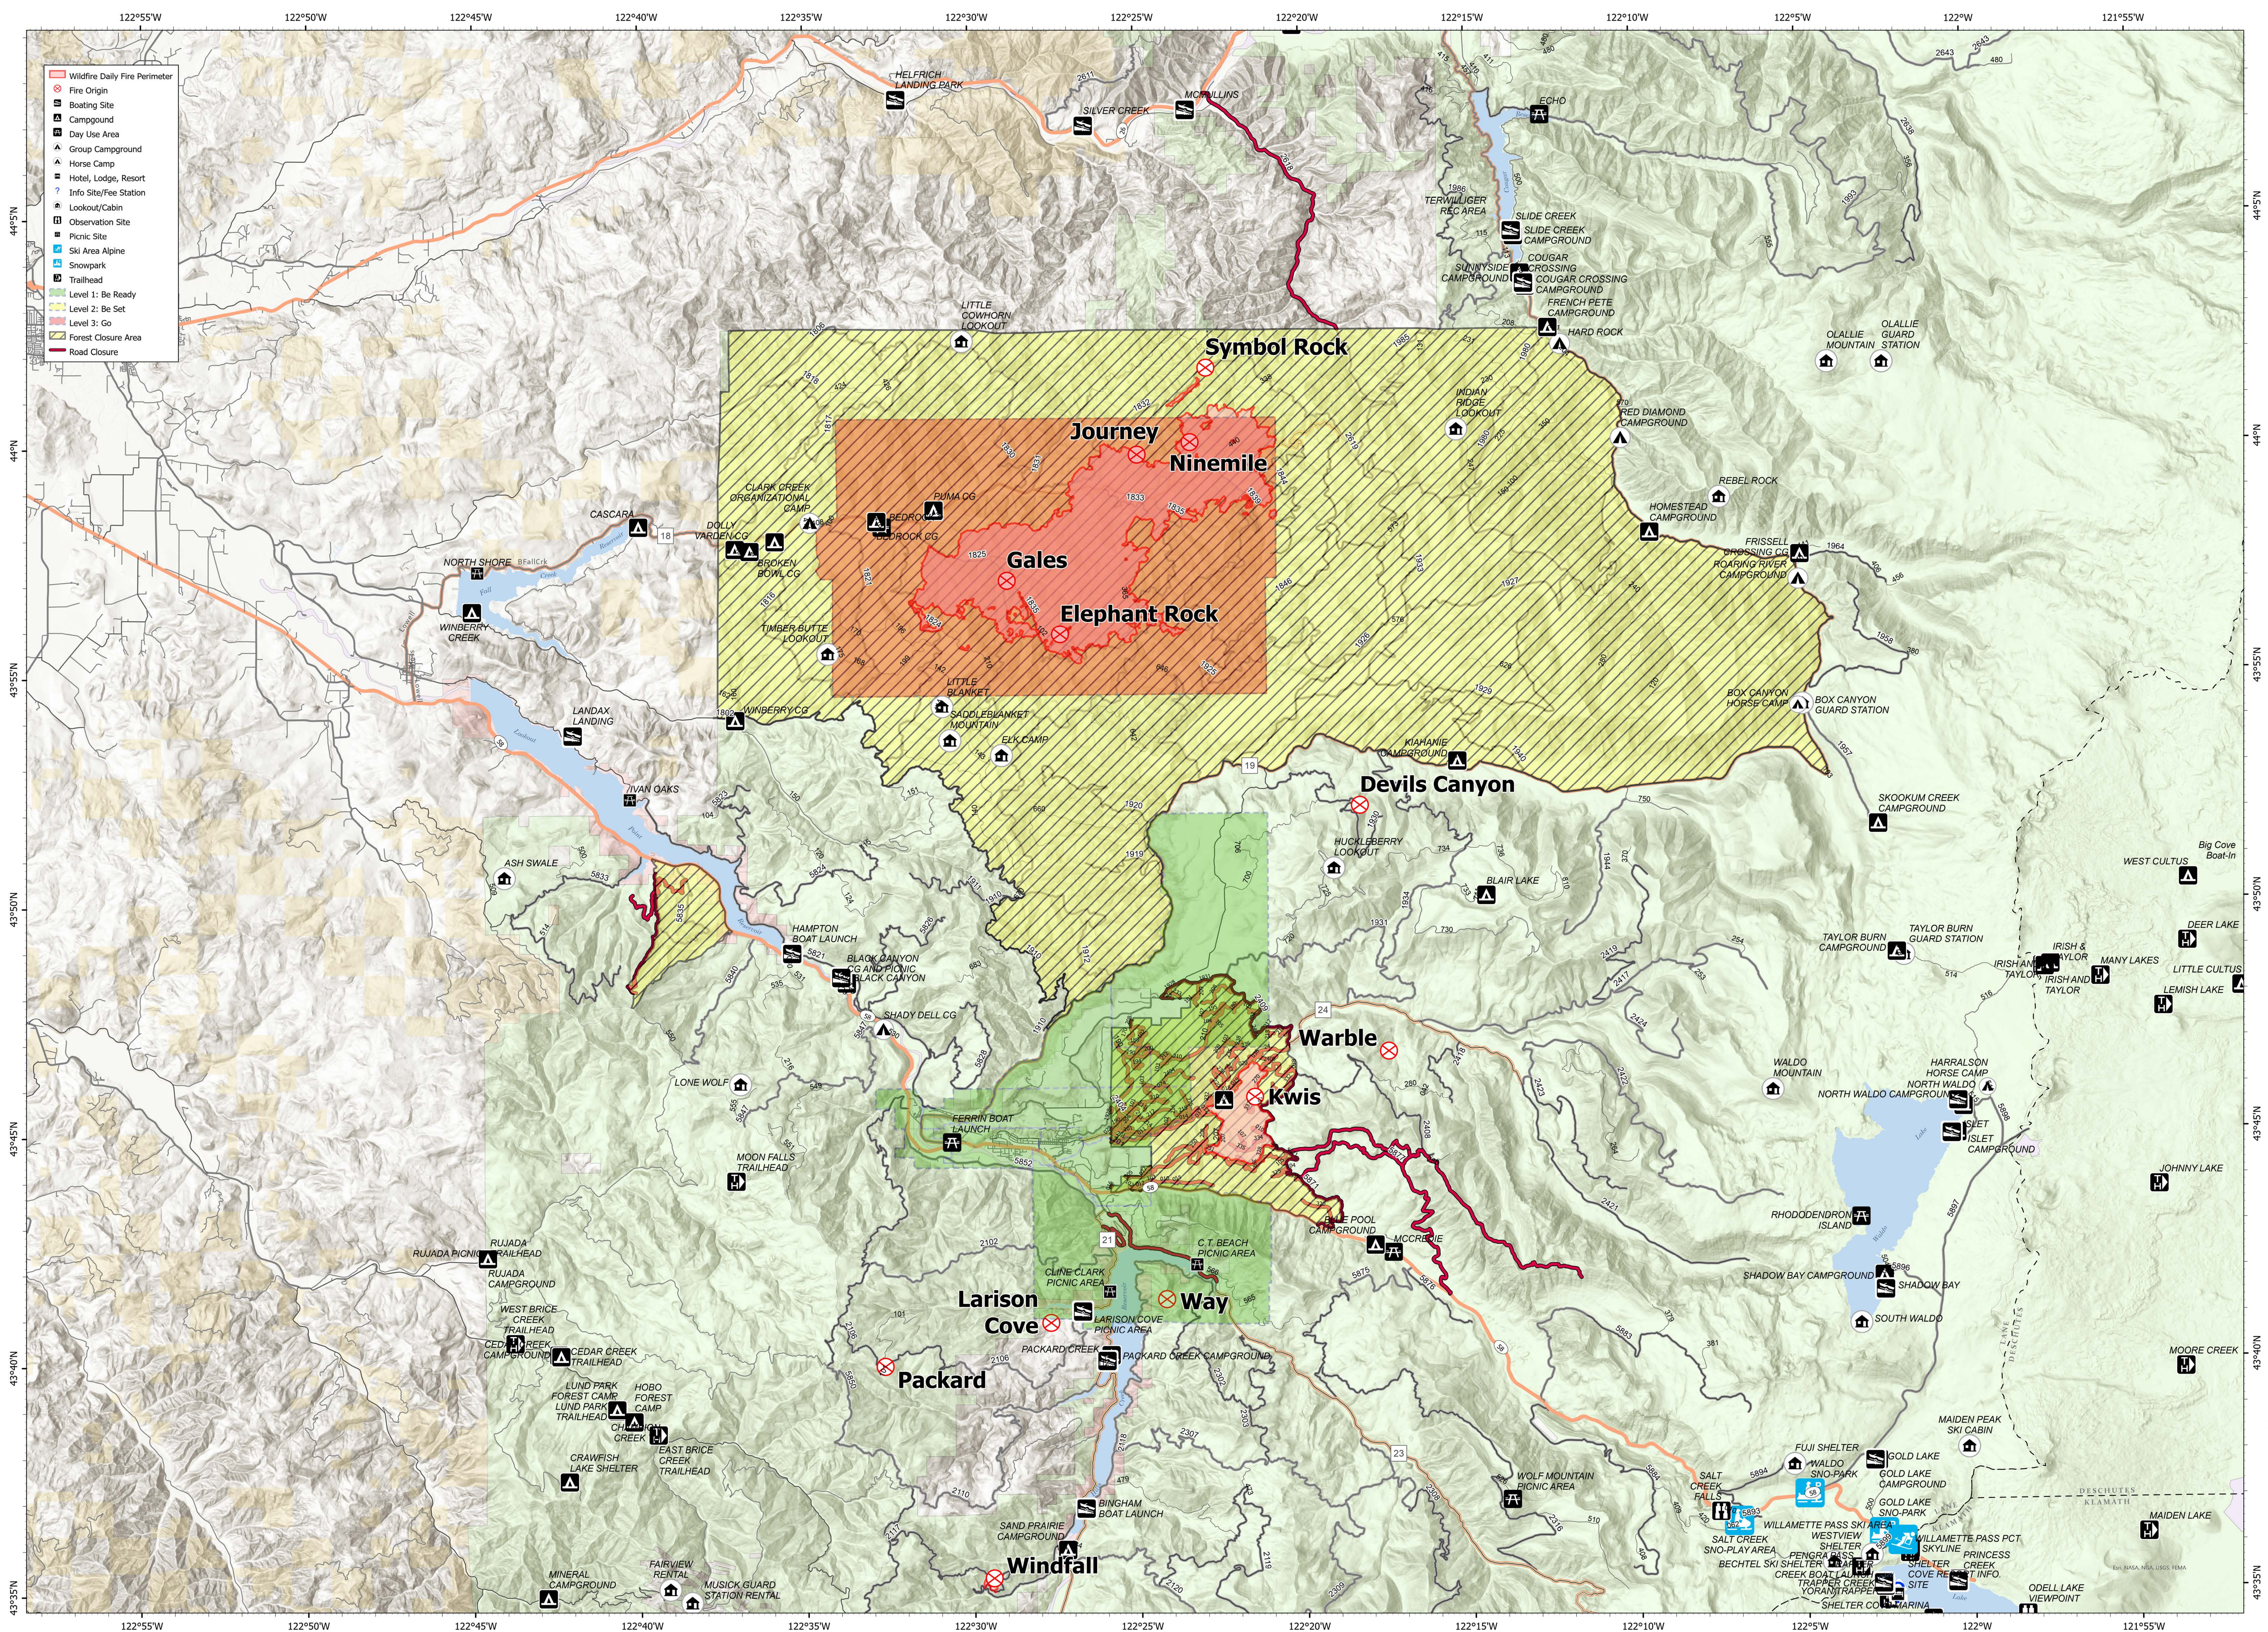

Closure & Evacuation

8/25/2021 - 24hr
Map Created 8/24/2021 @ 2136

Middle Fork Complex

Middle Fork Complex
OR-WIF-210307

16,440 acres
08/23/2021 @ 2140

NW IMT 13
8/24/2021 2137
Acres from IR
North American 1983 Datum.