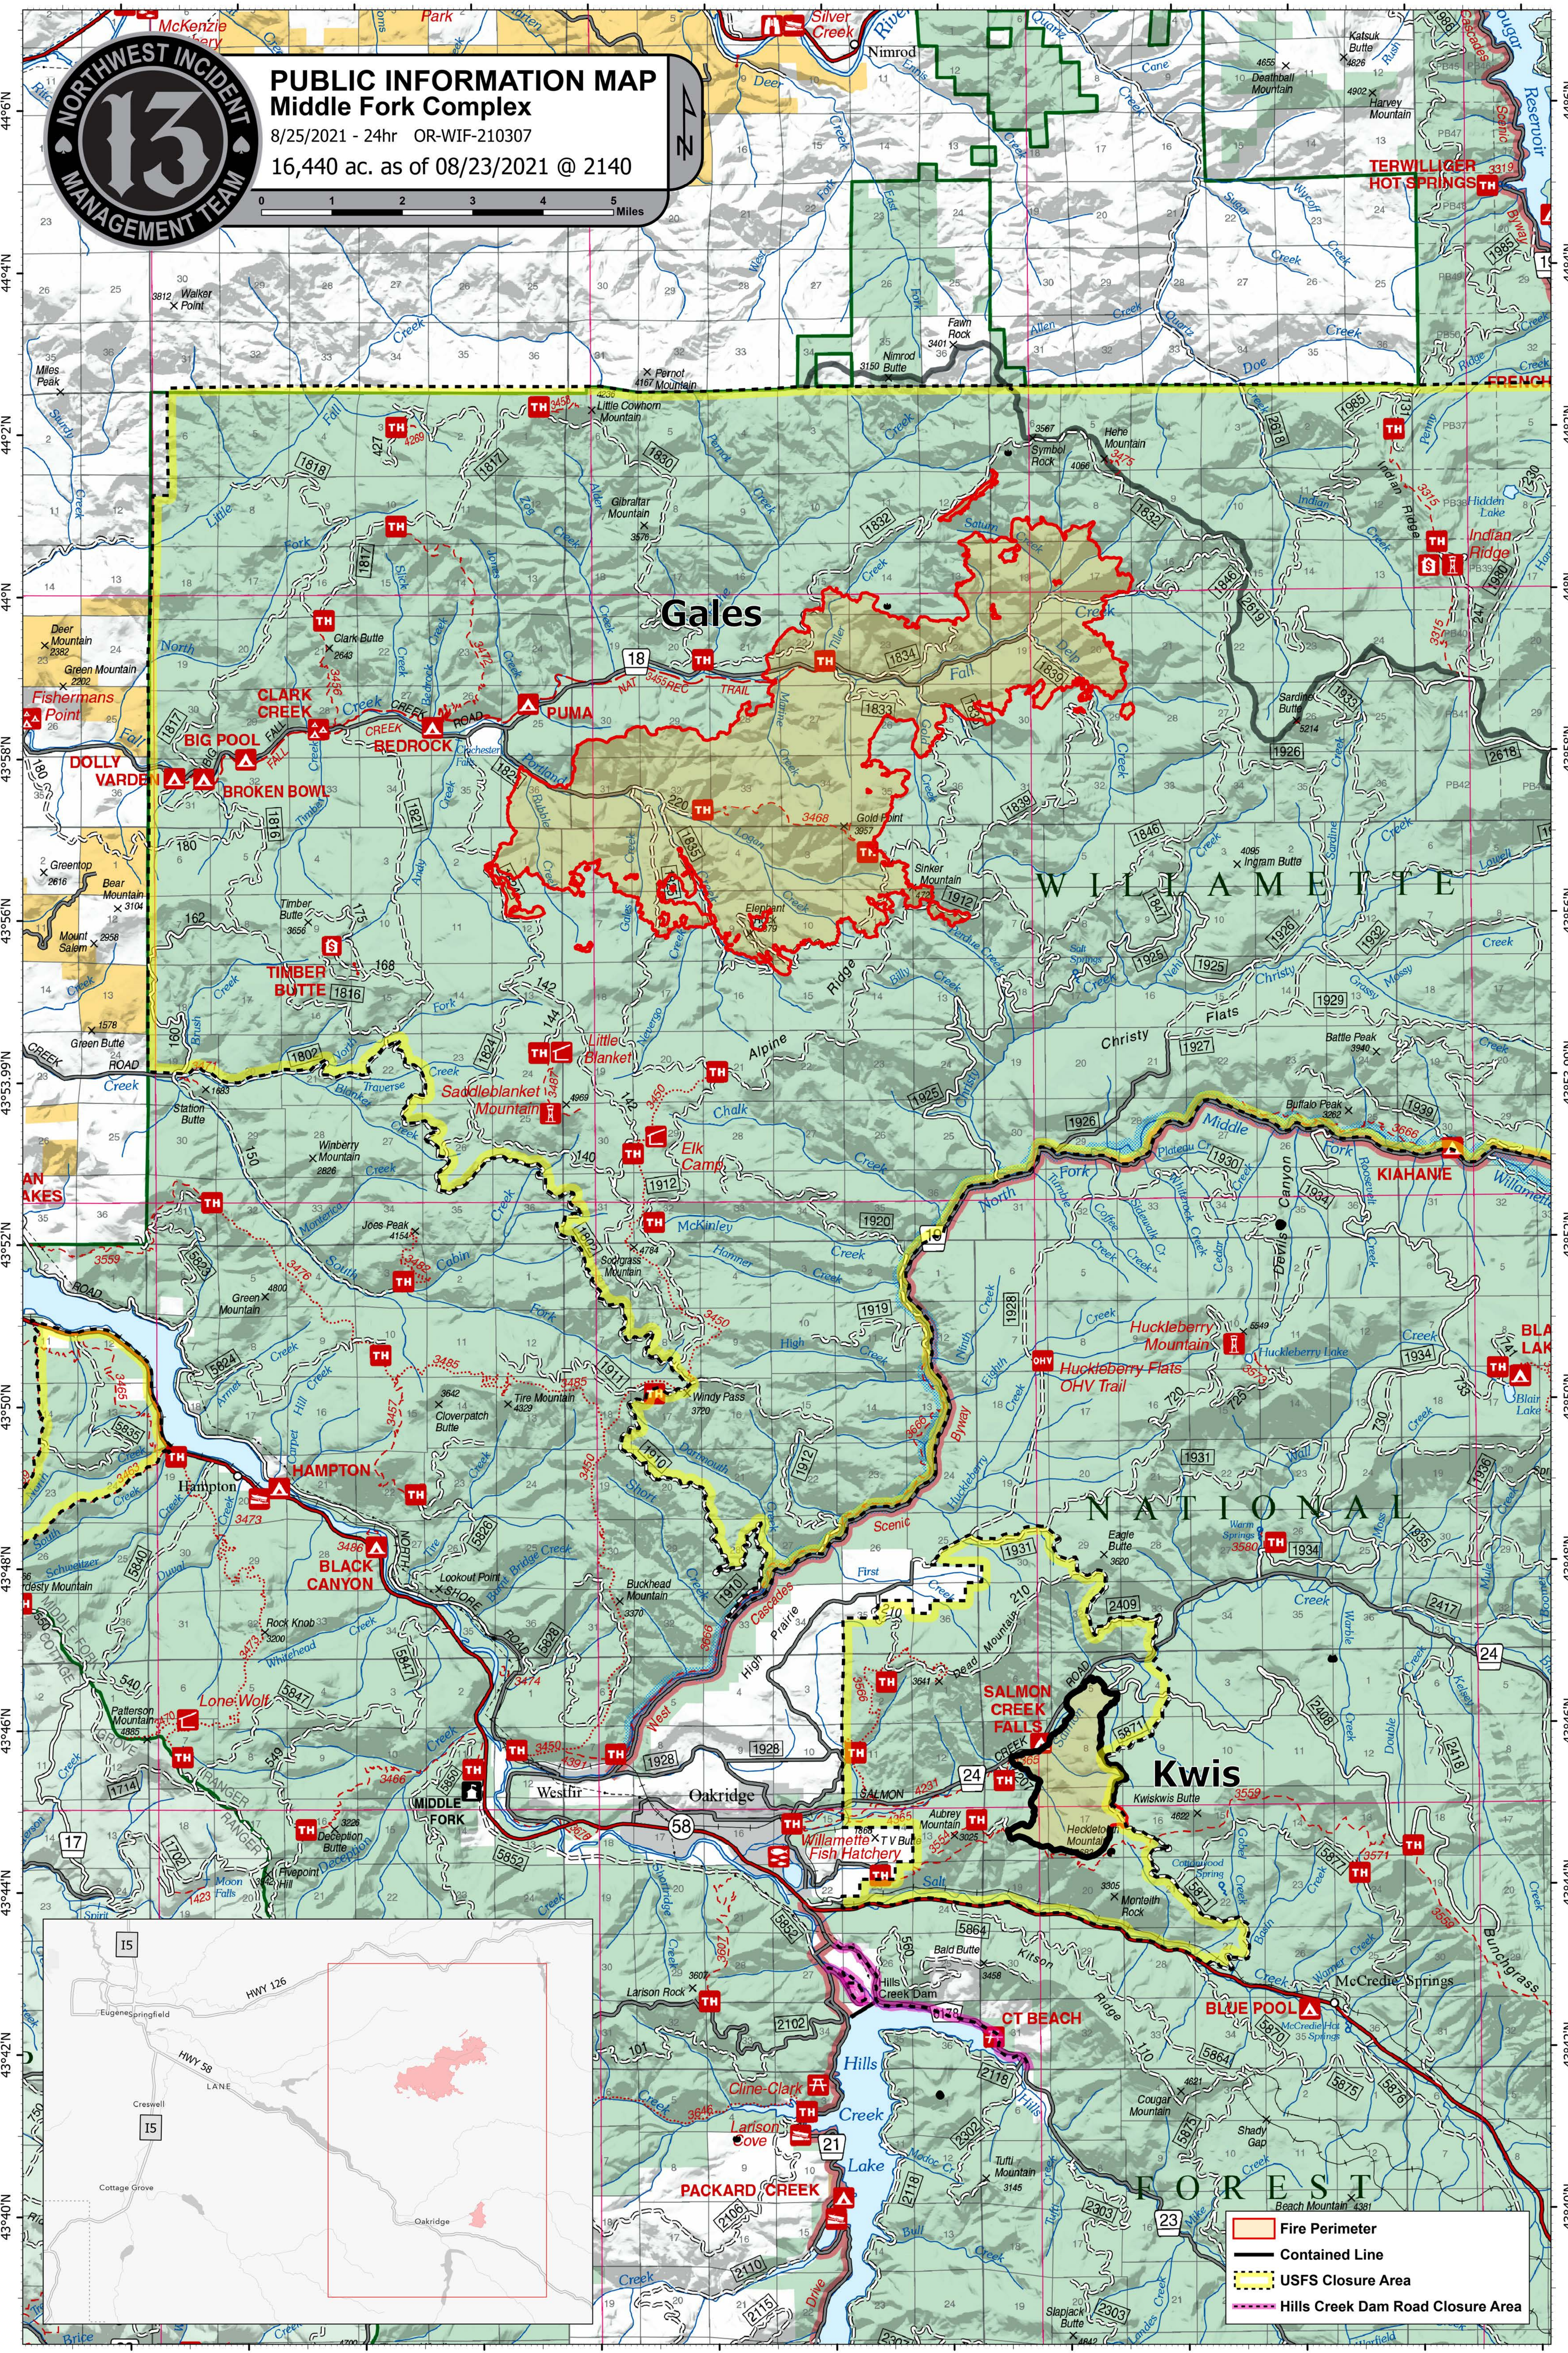

PUBLIC INFORMATION MAP Middle Fork Complex

8/25/2021 - 24hr OR-WIF-210307
16,440 ac. as of 08/23/2021 @ 2140

- Fire Perimeter
- Contained Line
- USFS Closure Area
- Hills Creek Dam Road Closure Area