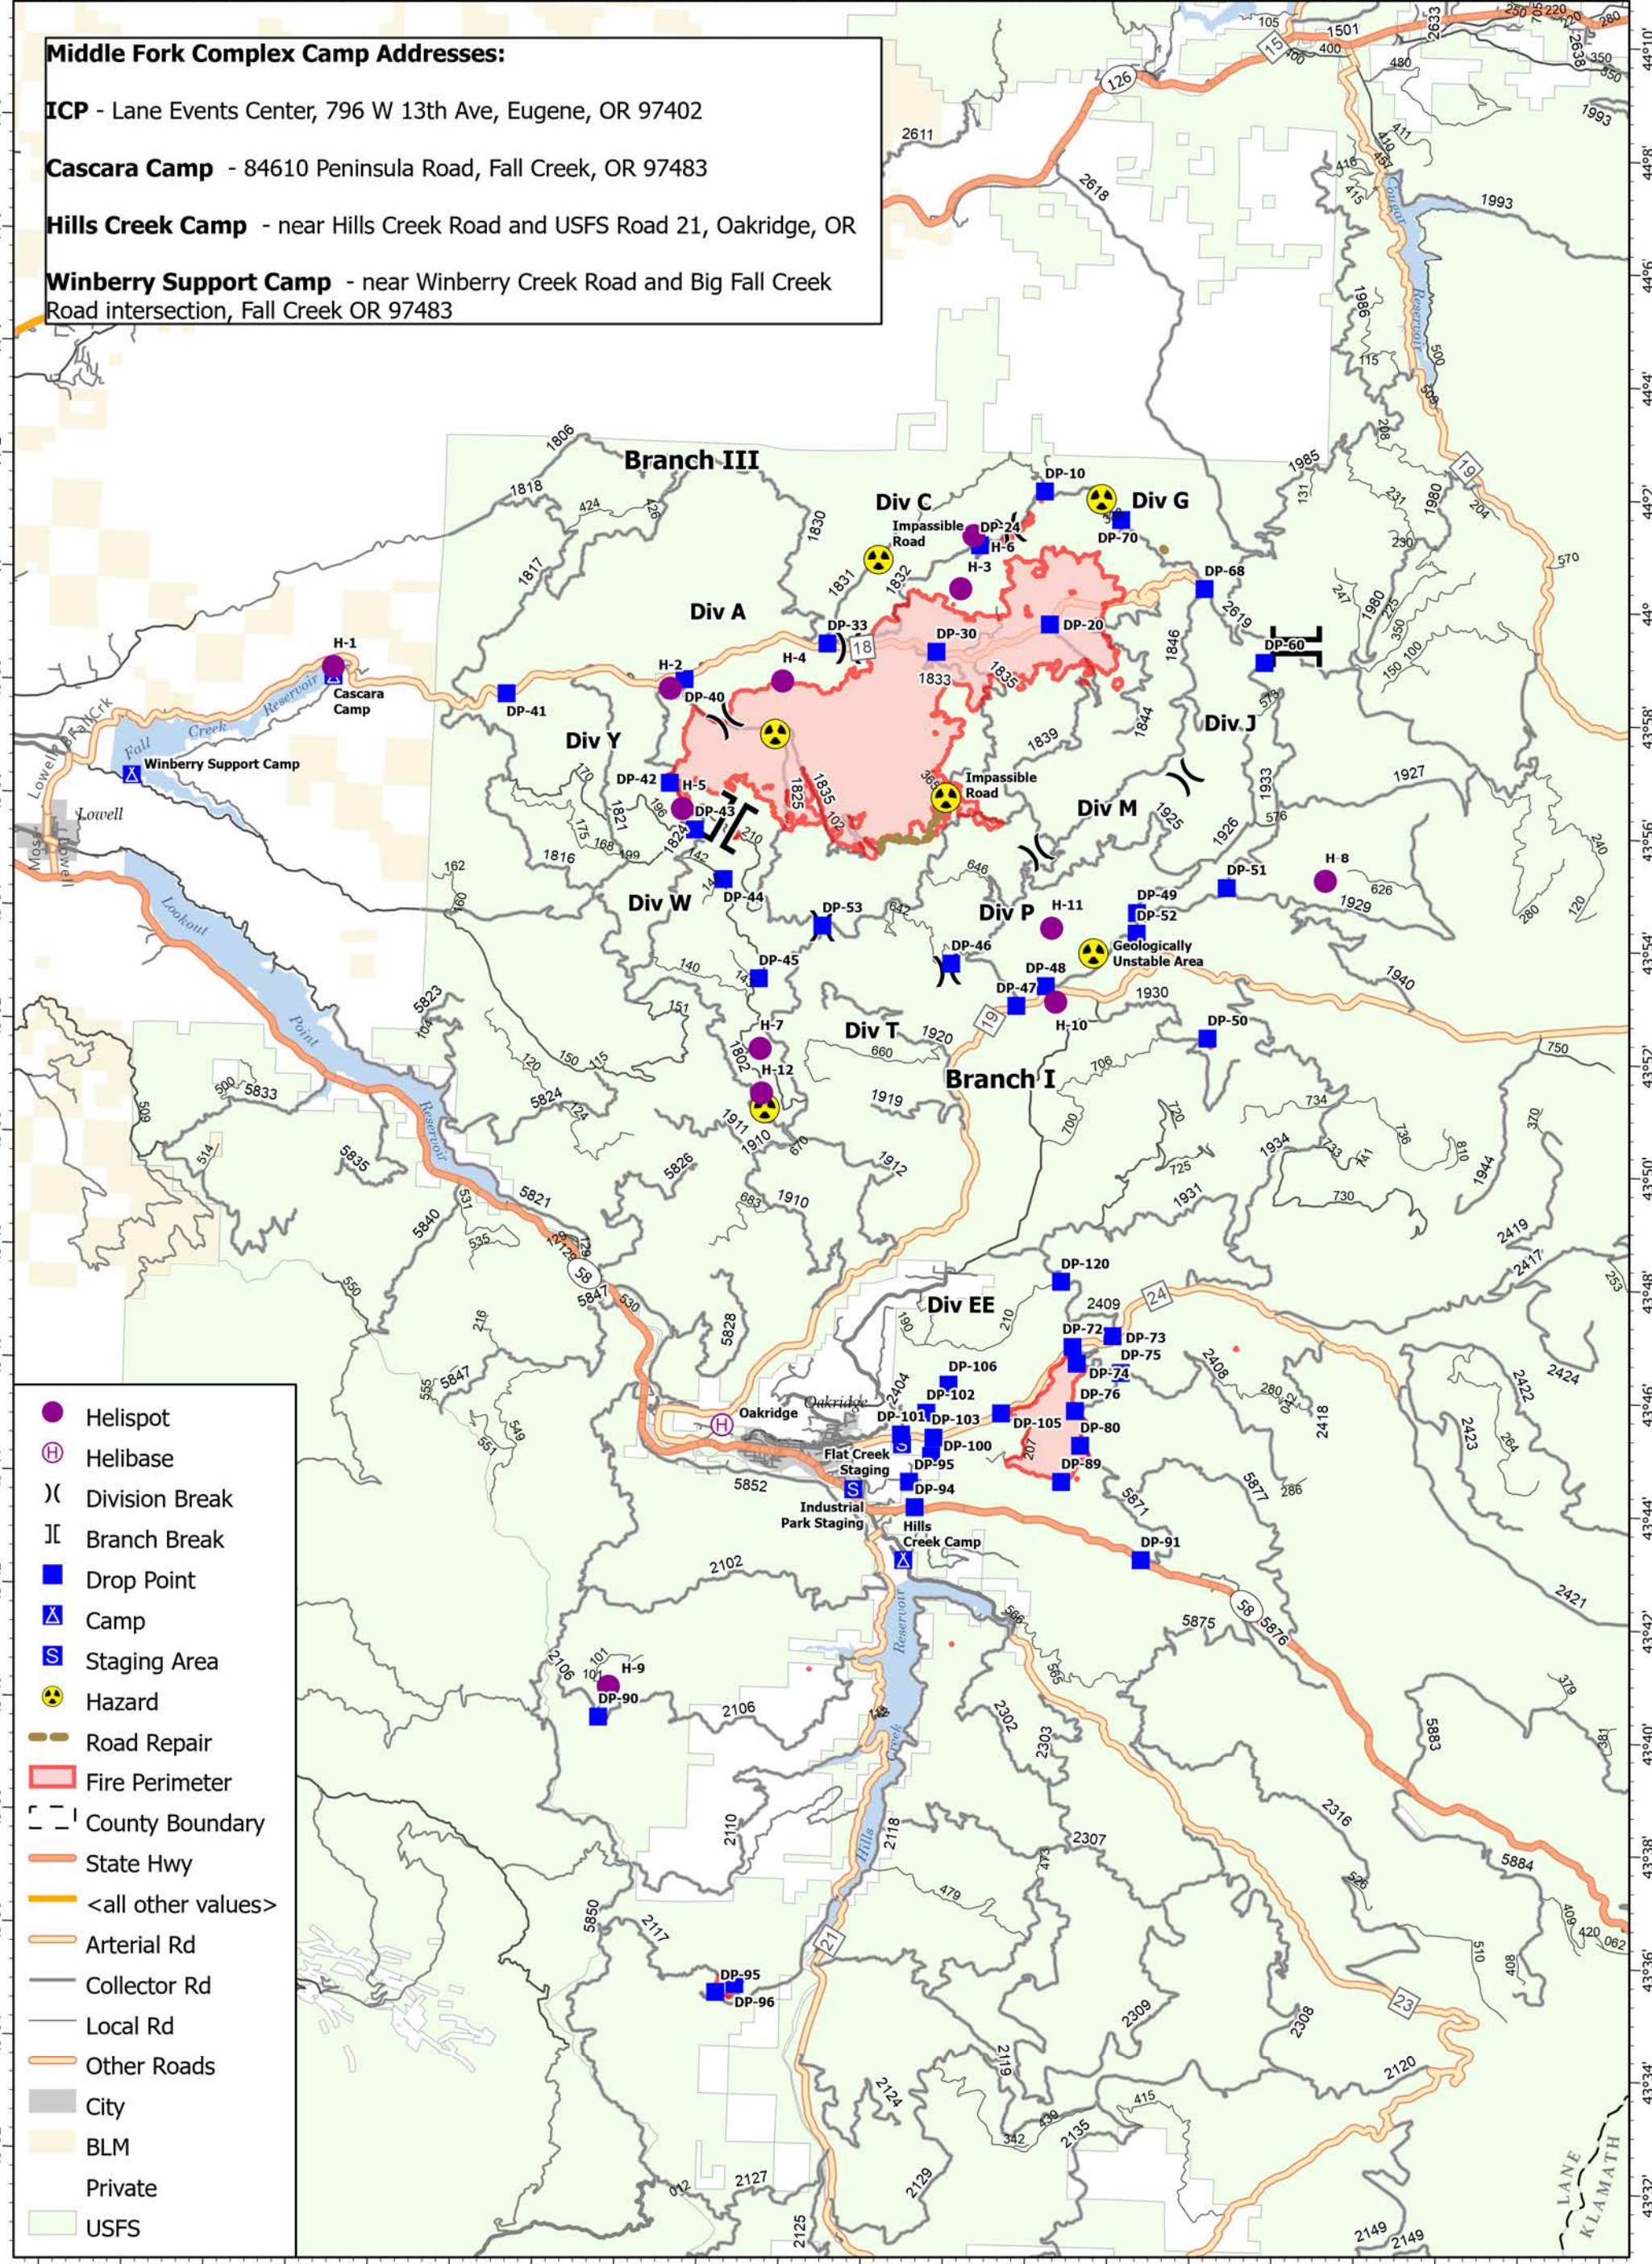

Middle Fork Complex Camp Addresses:

- ICP** - Lane Events Center, 796 W 13th Ave, Eugene, OR 97402
- Cascara Camp** - 84610 Peninsula Road, Fall Creek, OR 97483
- Hills Creek Camp** - near Hills Creek Road and USFS Road 21, Oakridge, OR
- Winberry Support Camp** - near Winberry Creek Road and Big Fall Creek Road intersection, Fall Creek OR 97483

Transportation

Middle Fork Complex
 OR-WIF-210307
 8/25/2021 - 24hr

16,440 acres at 08/23/2021 @ 2140

8/24/2021 2208
 Acres from IR
 North American 1983 Datum.
 LatLong Grid